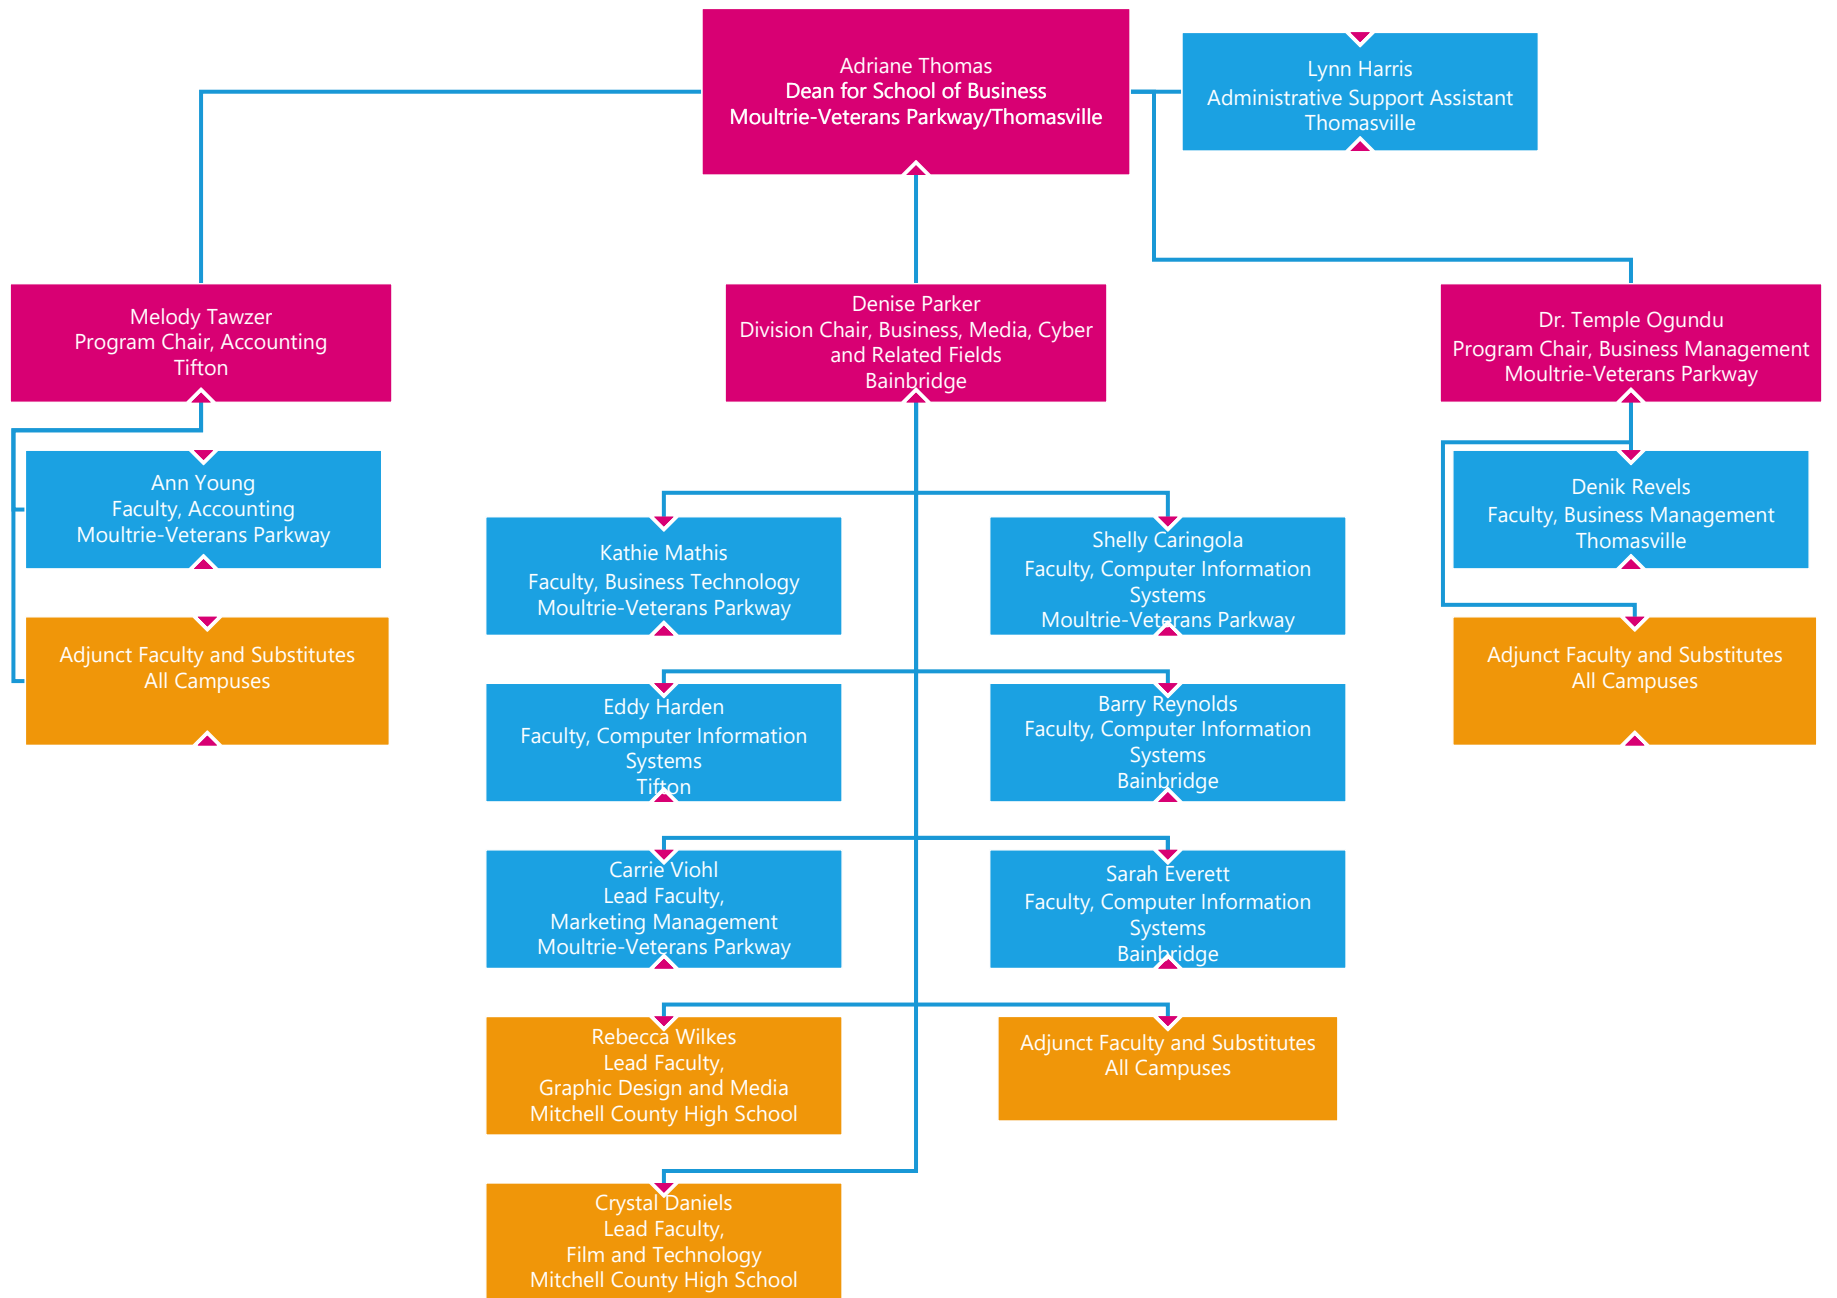

ORGANIZATIONAL CHART

LEGEND

Stephen Mathis
Dean for School of Industrial Technology
Moultrie-Veterans Parkway/Thomasville

Meagan Whiddon
Commercial Truck Driving
Coordinator
Tifton

Kerrie Wilson
Program Chair, Commercial Truck
Driving
Tifton

Marvin Bannister
Program Chair, Precision Machining
and Manufacturing
Thomasville

Cliff Taylor
Program Chair, Welding and Joining
Technology
Thomasville

Robby Crawford
Faculty, Commercial Truck Driving
Bainbridge