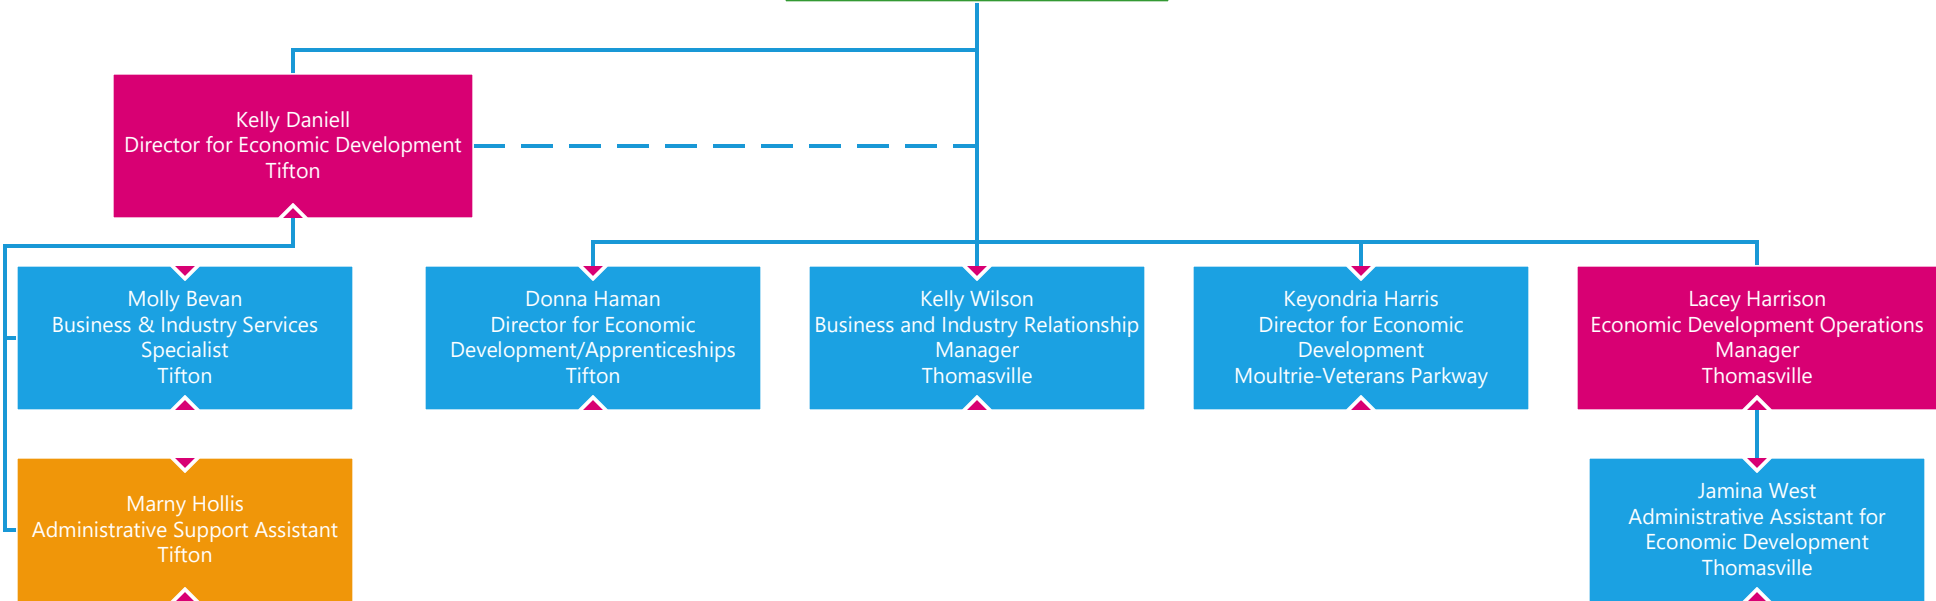

Amy Carter Davis
Vice President for Economic
Development
Thomasville

Kelly Daniell
Director for Economic Development
Tifton

Molly Bevan
Business & Industry Services
Specialist
Tifton

Donna Haman
Director for Economic
Development/Apprenticeships
Tifton

Kelly Wilson
Business and Industry Relationship
Manager
Thomasville

Keyondria Harris
Director for Economic
Development
Moultrie-Veterans Parkway

Lacey Harrison
Economic Development Operations
Manager
Thomasville

Marny Hollis
Administrative Support Assistant
Tifton

Jamina West
Administrative Assistant for
Economic Development
Thomasville