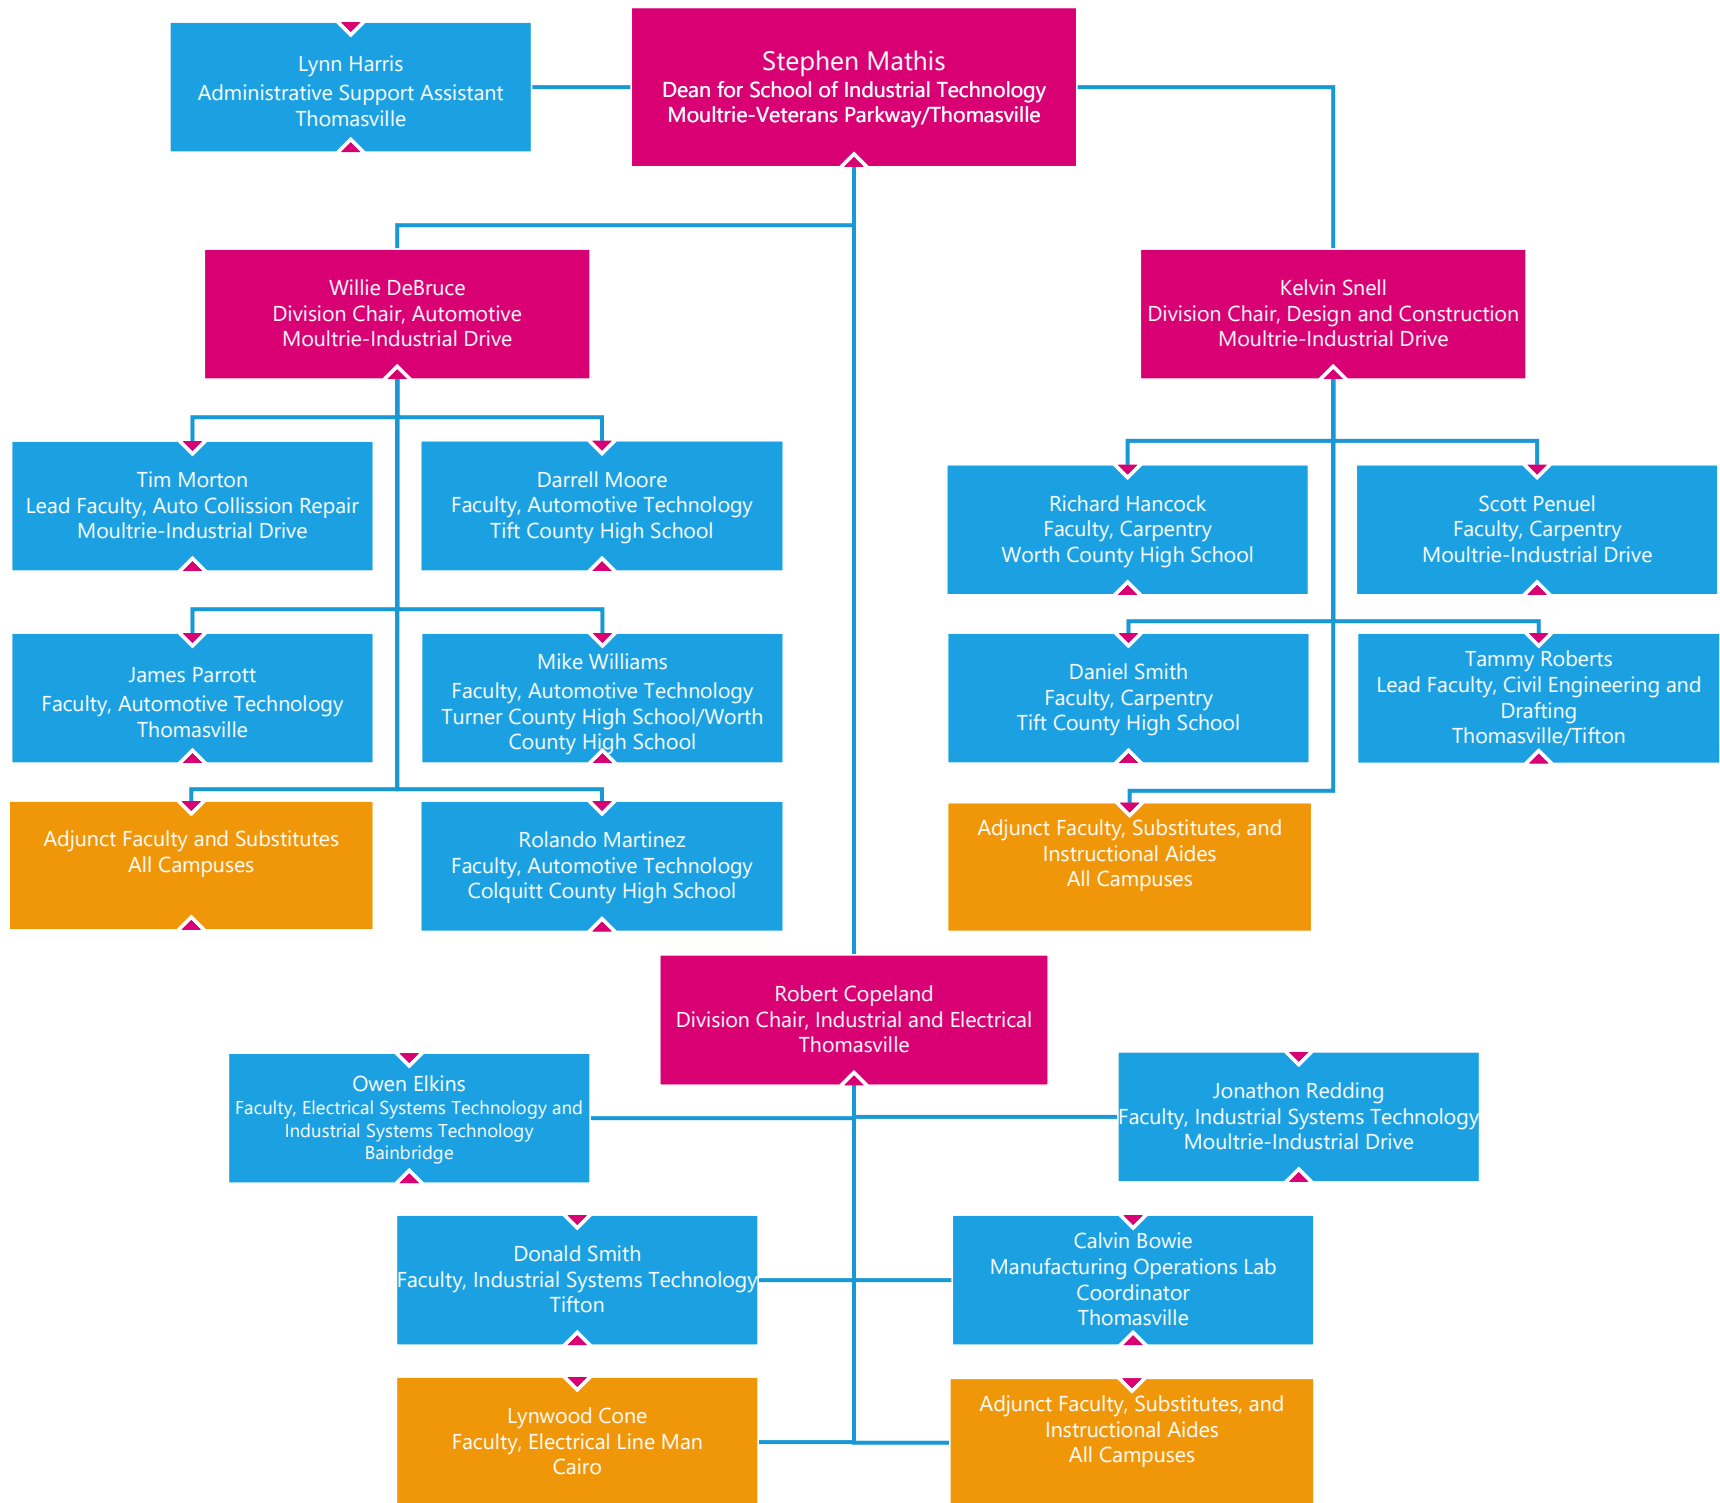

ORGANIZATIONAL CHART

LEGEND

Stephen Mathis
Dean for School of Industrial Technology
Moultrie-Veterans Parkway/Thomasville

Meagan Whiddon
Commercial Truck Driving
Coordinator
Tifton

Kerrie Wilson
Program Chair, Commercial Truck
Driving
Tifton