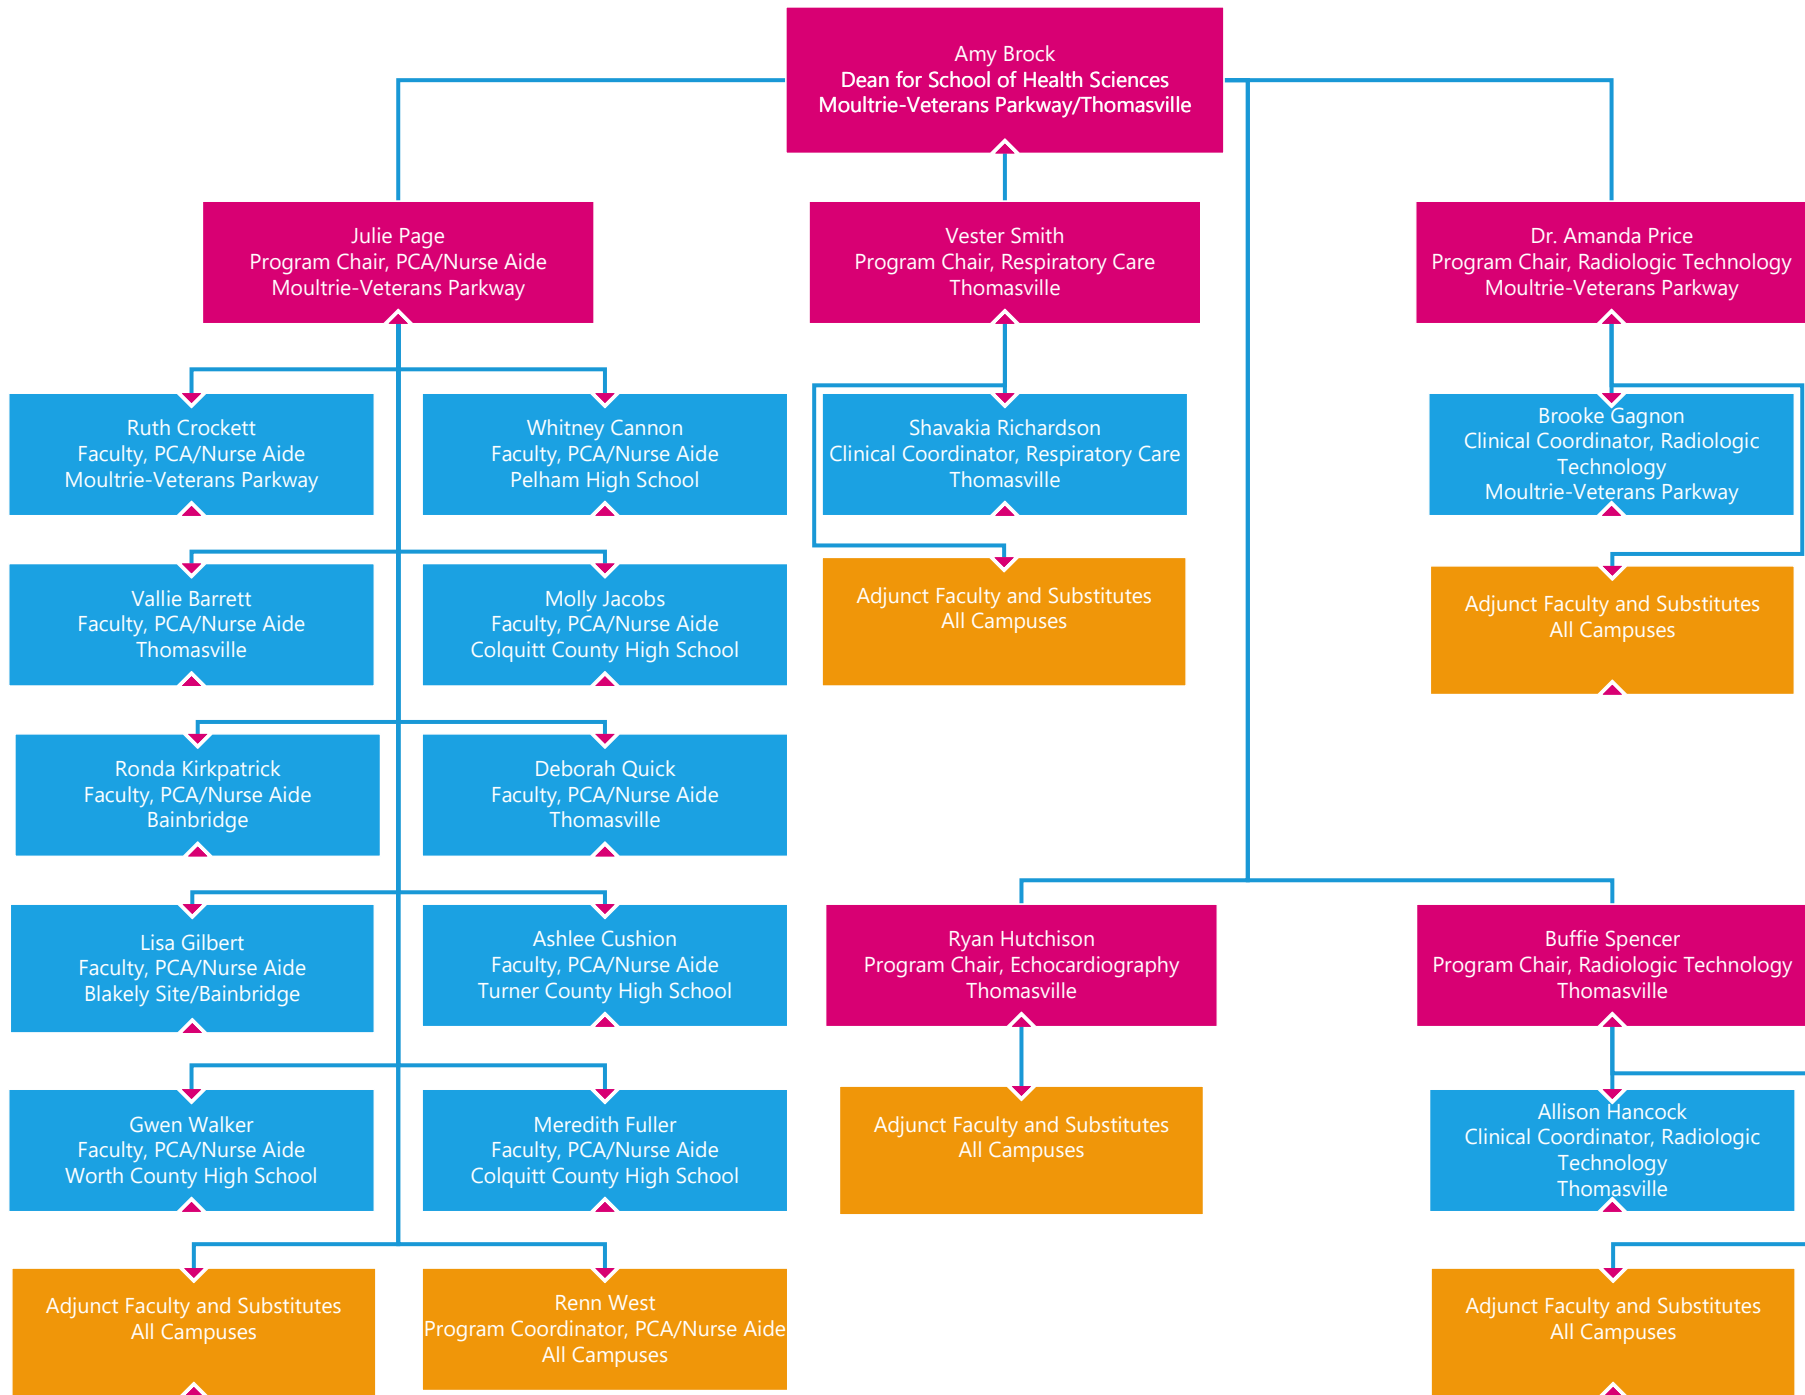

Karl Kemper
Faculty, Welding and Joining
Technology
Thomasville

Brad Simmons
Faculty, Welding and Joining
Technology
Tifton

Jace Tison
Faculty, Welding and Joining
Technology
Worth County High School

Micah Canrine
Faculty, Welding and Joining
Technology
Bainbridge and Miller County HS

Caitlin Wells
Faculty, Welding and Joining
Technology
Turner County High School

Adjunct Faculty, Substitutes, and
Instructional Aides
All Campuses

Bobbie Hester
Dean for School of Health Sciences-Nursing
Moultrie-Veterans Parkway

George Griffin
Executive Director of Facilities
Tifton

Tony Wilson
Maintenance Supervisor
Thomasville

Zack Clark
Assistant Director of Facilities
Thomasville

Blake Foster
Maintenance Supervisor
Bainbridge