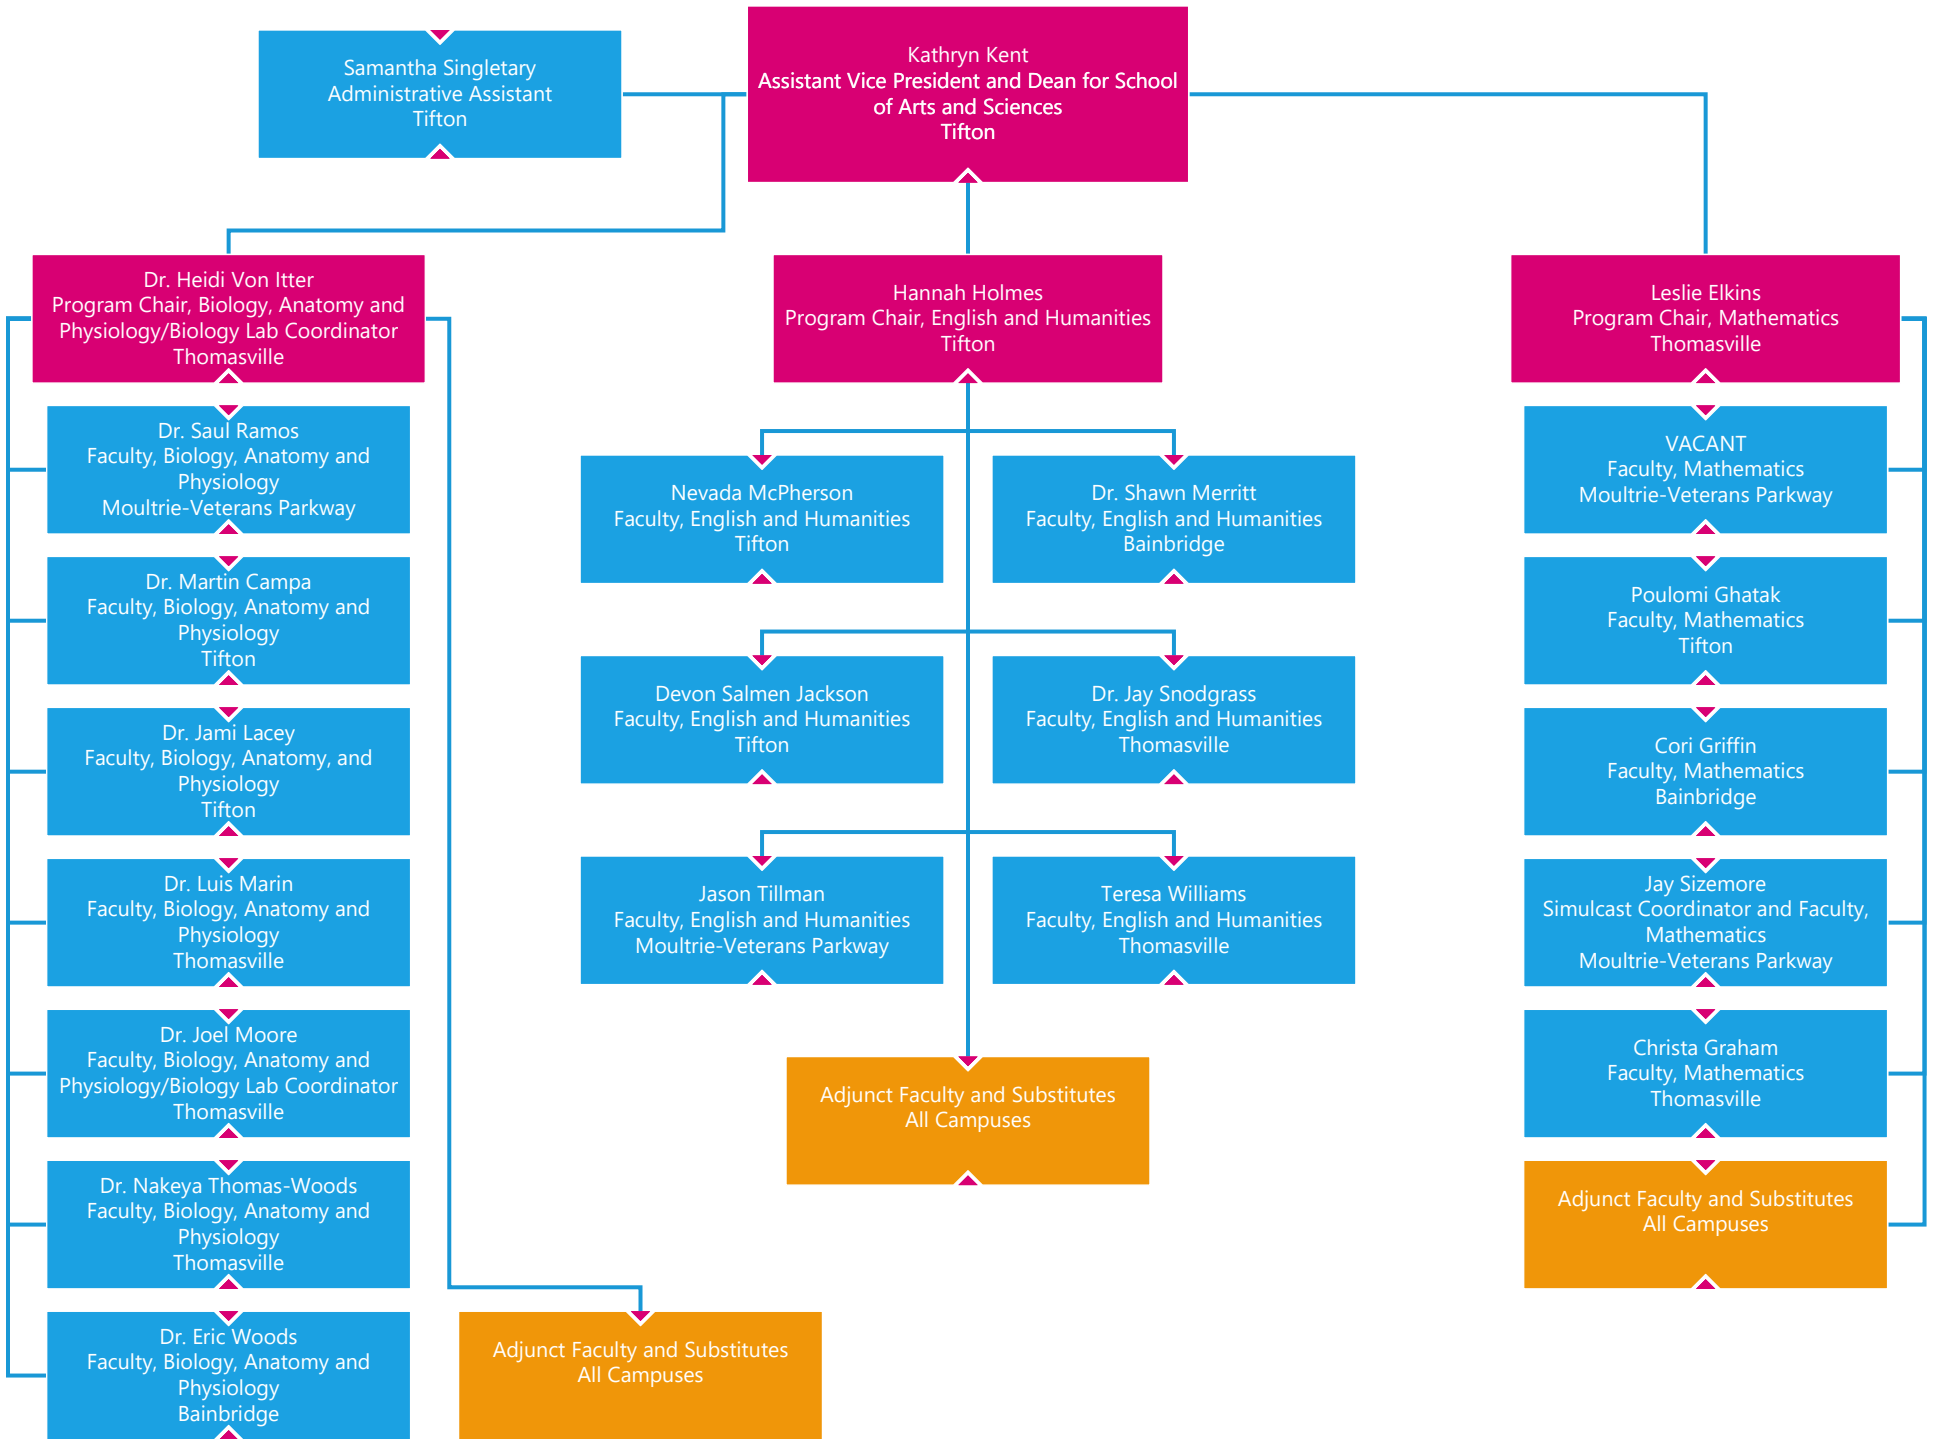

ORGANIZATIONAL CHART

LEGEND

Stephen Mathis
Dean for School of Industrial Technology
Moultrie-Veterans Parkway/Thomasville

Meagan Whiddon
Commercial Truck Driving
Coordinator
Tifton

Kerrie Wilson
Program Chair, Commercial Truck
Driving
Tifton

Marvin Bannister
Program Chair, Precision Machining
and Manufacturing
Thomasville

Cliff Taylor
Program Chair, Welding and Joining
Technology
Thomasville

Robby Crawford
Faculty, Commercial Truck Driving
Bainbridge