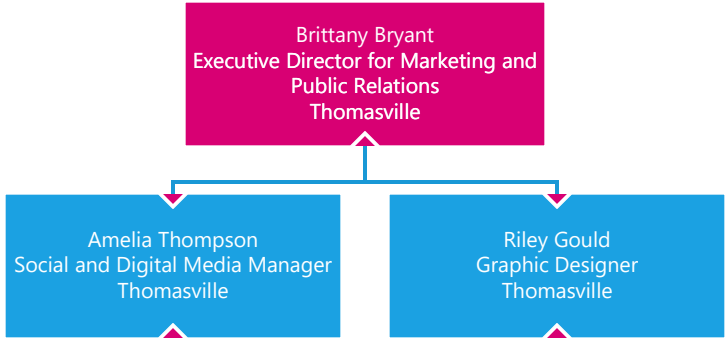

Lacey Harrison
Economic Development Operations
Manager
Thomasville

Marny Hollis
Administrative Support Assistant
Tifton

Jamina West
Administrative Assistant for
Economic Development
Thomasville

Ralph Griffith
Vice President for Operations
Thomasville

George Griffin
Executive Director of Facilities
Tifton

Tony Wilson
Maintenance Supervisor
Thomasville

Zack Clark
Assistant Director of Facilities
Thomasville

Blake Foster
Maintenance Supervisor
Bainbridge