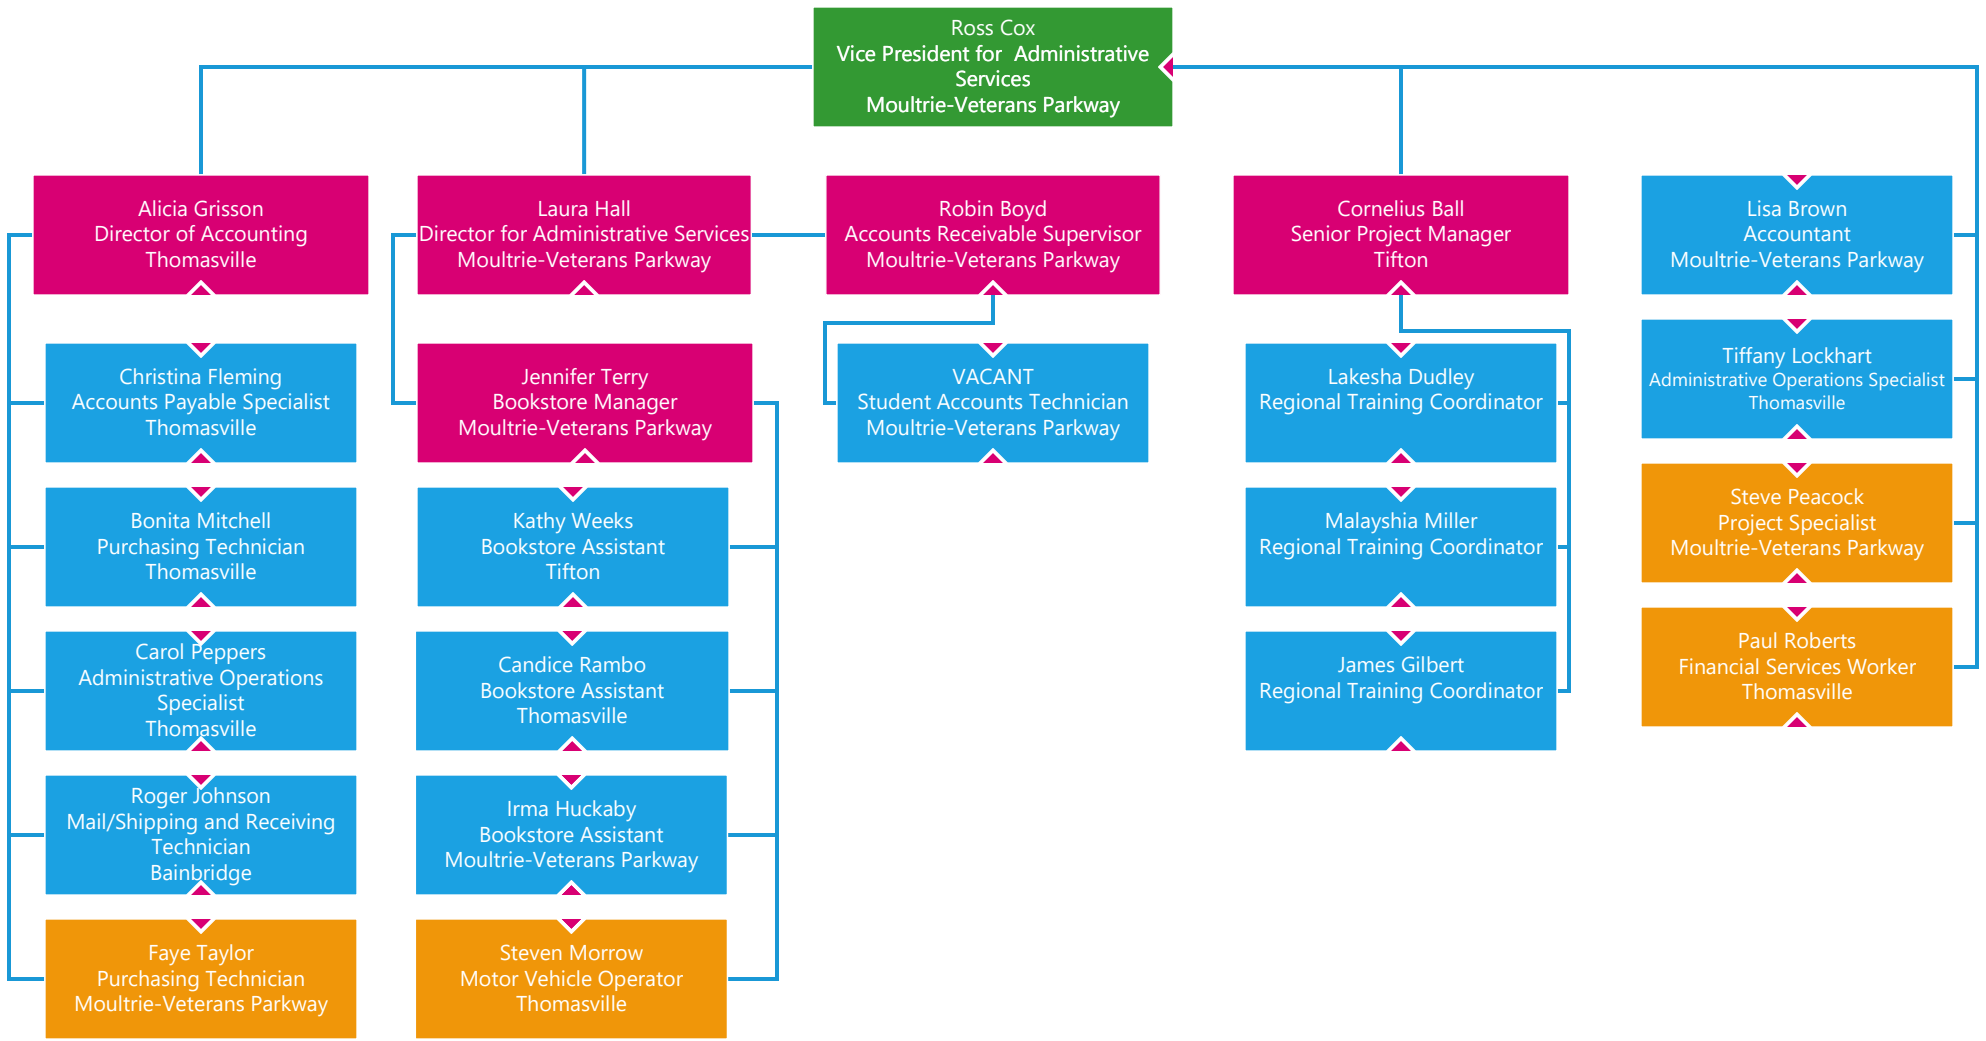

Adjunct Faculty
Adjunct Faculty
Multiple Locations

Substitute Teachers
Substitute Teachers
Multiple Locations

Substitute Teachers
Substitute Teachers
All Campuses

Joyce Ferrell
Assessment Specialist
Thomasville

Instructional Aides
Instructional Aides
Multiple Locations

Cheryl Mike
Instructional Aide
Cairo

Substitute Teachers
Substitute Teachers
All Campuses

Adjunct Faculty
Adjunct Faculty
All Campuses

Ross Cox
Vice President for Administrative Services
Moultrie-Veterans Parkway