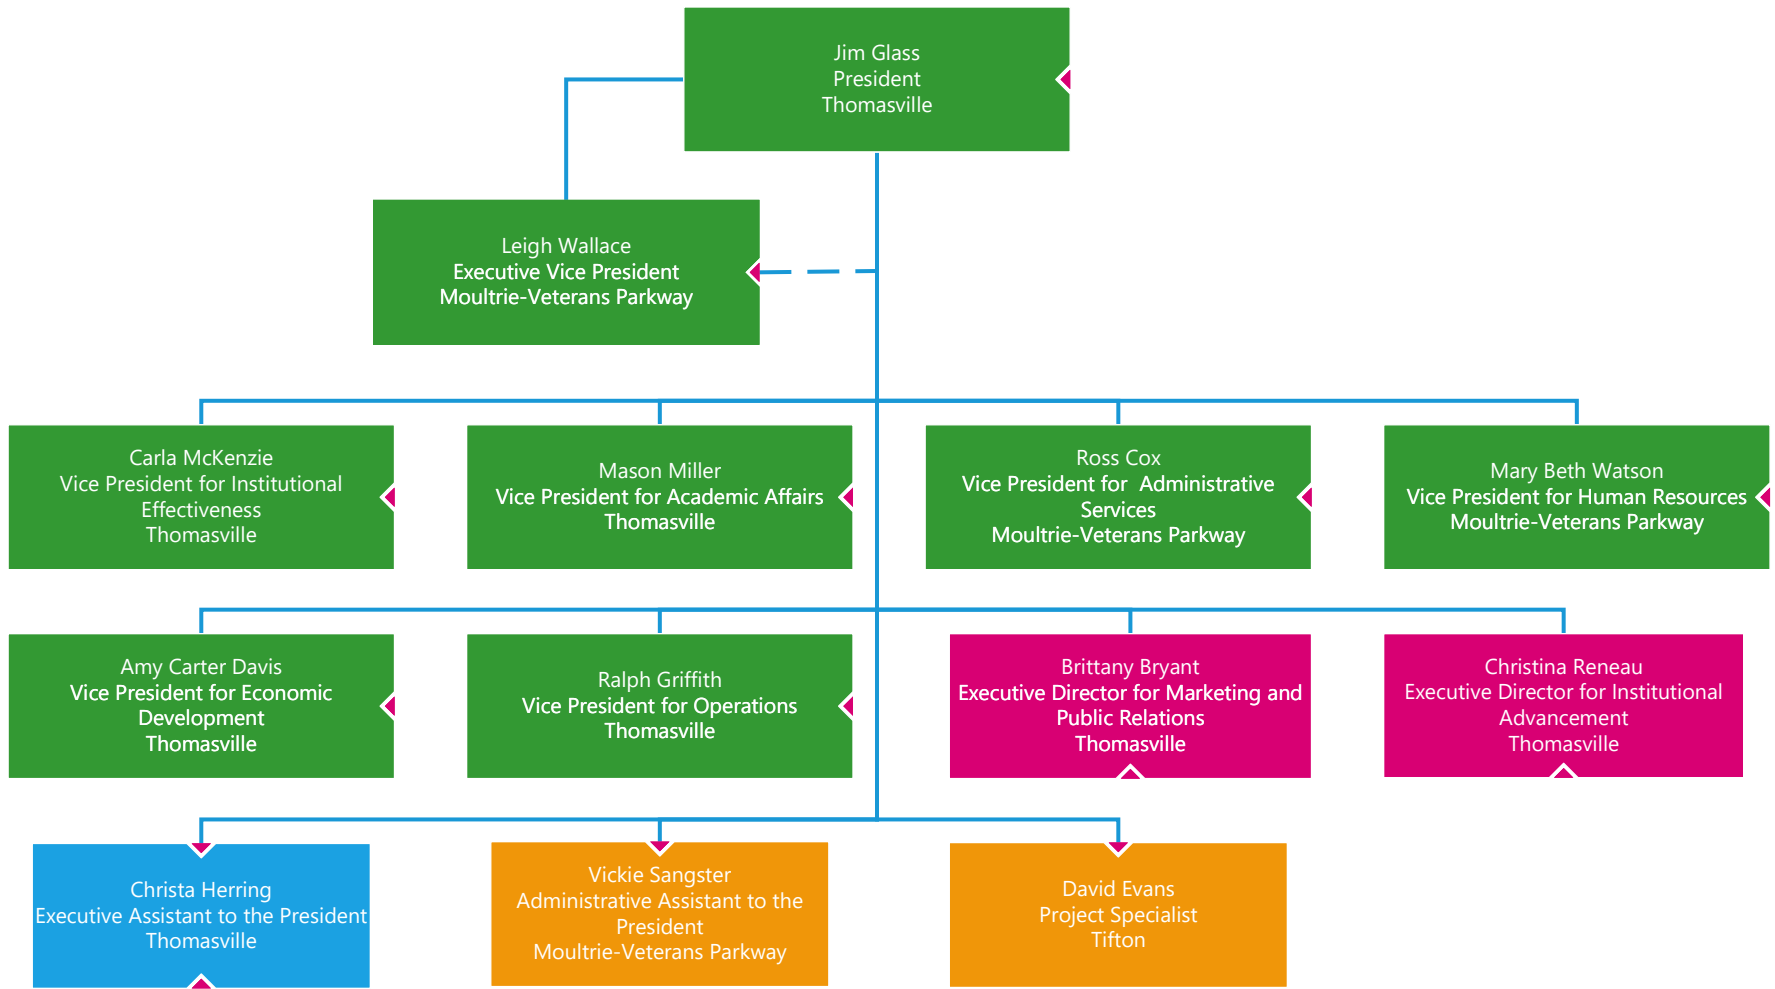

ORGANIZATIONAL CHART

LEGEND

Stephen Mathis
Dean for School of Industrial Technology
Moultrie-Veterans Parkway/Thomasville

Meagan Whiddon
Commercial Truck Driving
Coordinator
Tifton

Kerrie Wilson
Program Chair, Commercial Truck
Driving
Tifton