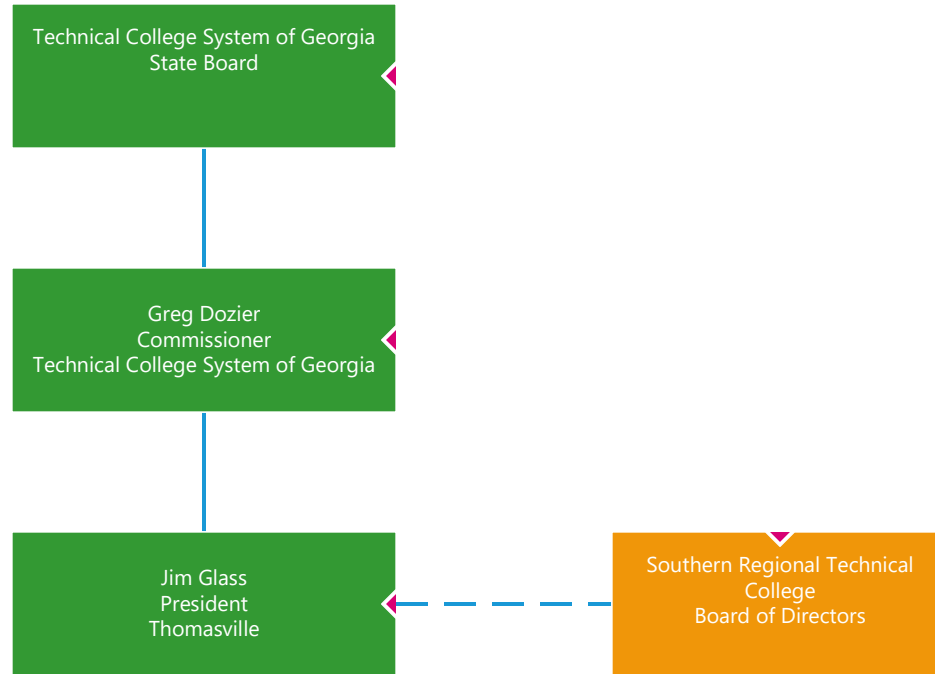

ORGANIZATIONAL CHART

LEGEND

Stephen Mathis
Dean for School of Industrial Technology
Moultrie-Veterans Parkway/Thomasville

Meagan Whiddon
Commercial Truck Driving
Coordinator
Tifton

Kerrie Wilson
Program Chair, Commercial Truck
Driving
Tifton

Marvin Bannister
Program Chair, Precision Machining
and Manufacturing
Thomasville

Cliff Taylor
Program Chair, Welding and Joining
Technology
Thomasville

Robby Crawford
Faculty, Commercial Truck Driving
Bainbridge