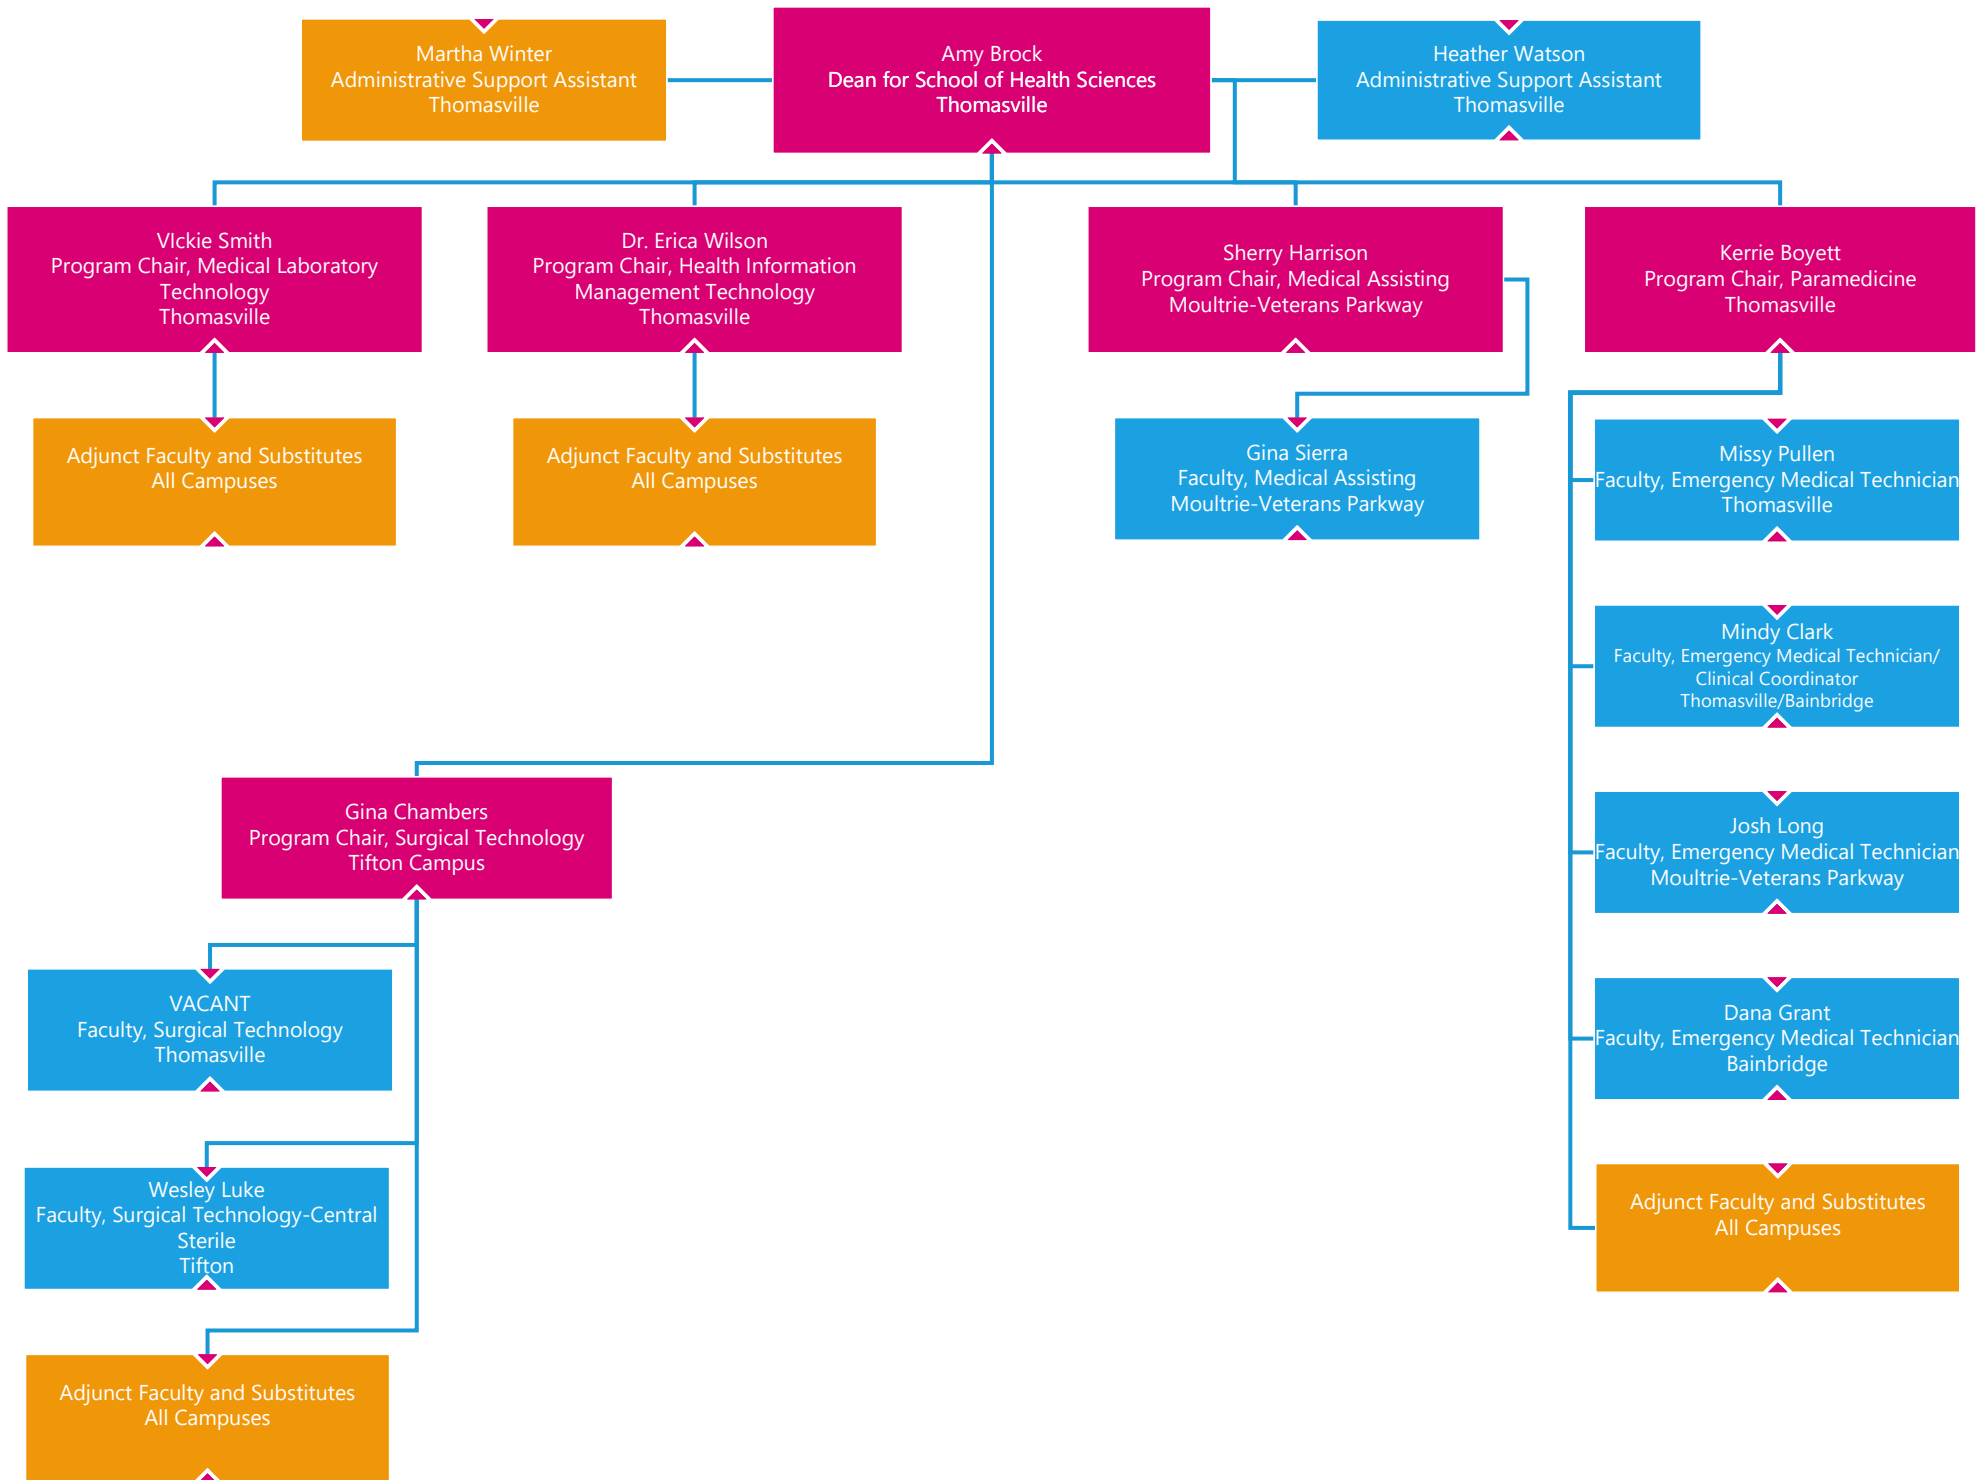

Caitlin Wells
Faculty, Welding and Joining
Technology
Turner County High School

Adjunct Faculty, Substitutes, and
Instructional Aides
All Campuses

Bobbie Hester
Dean for School of Health Sciences-Nursing
Moultrie-Veterans Parkway