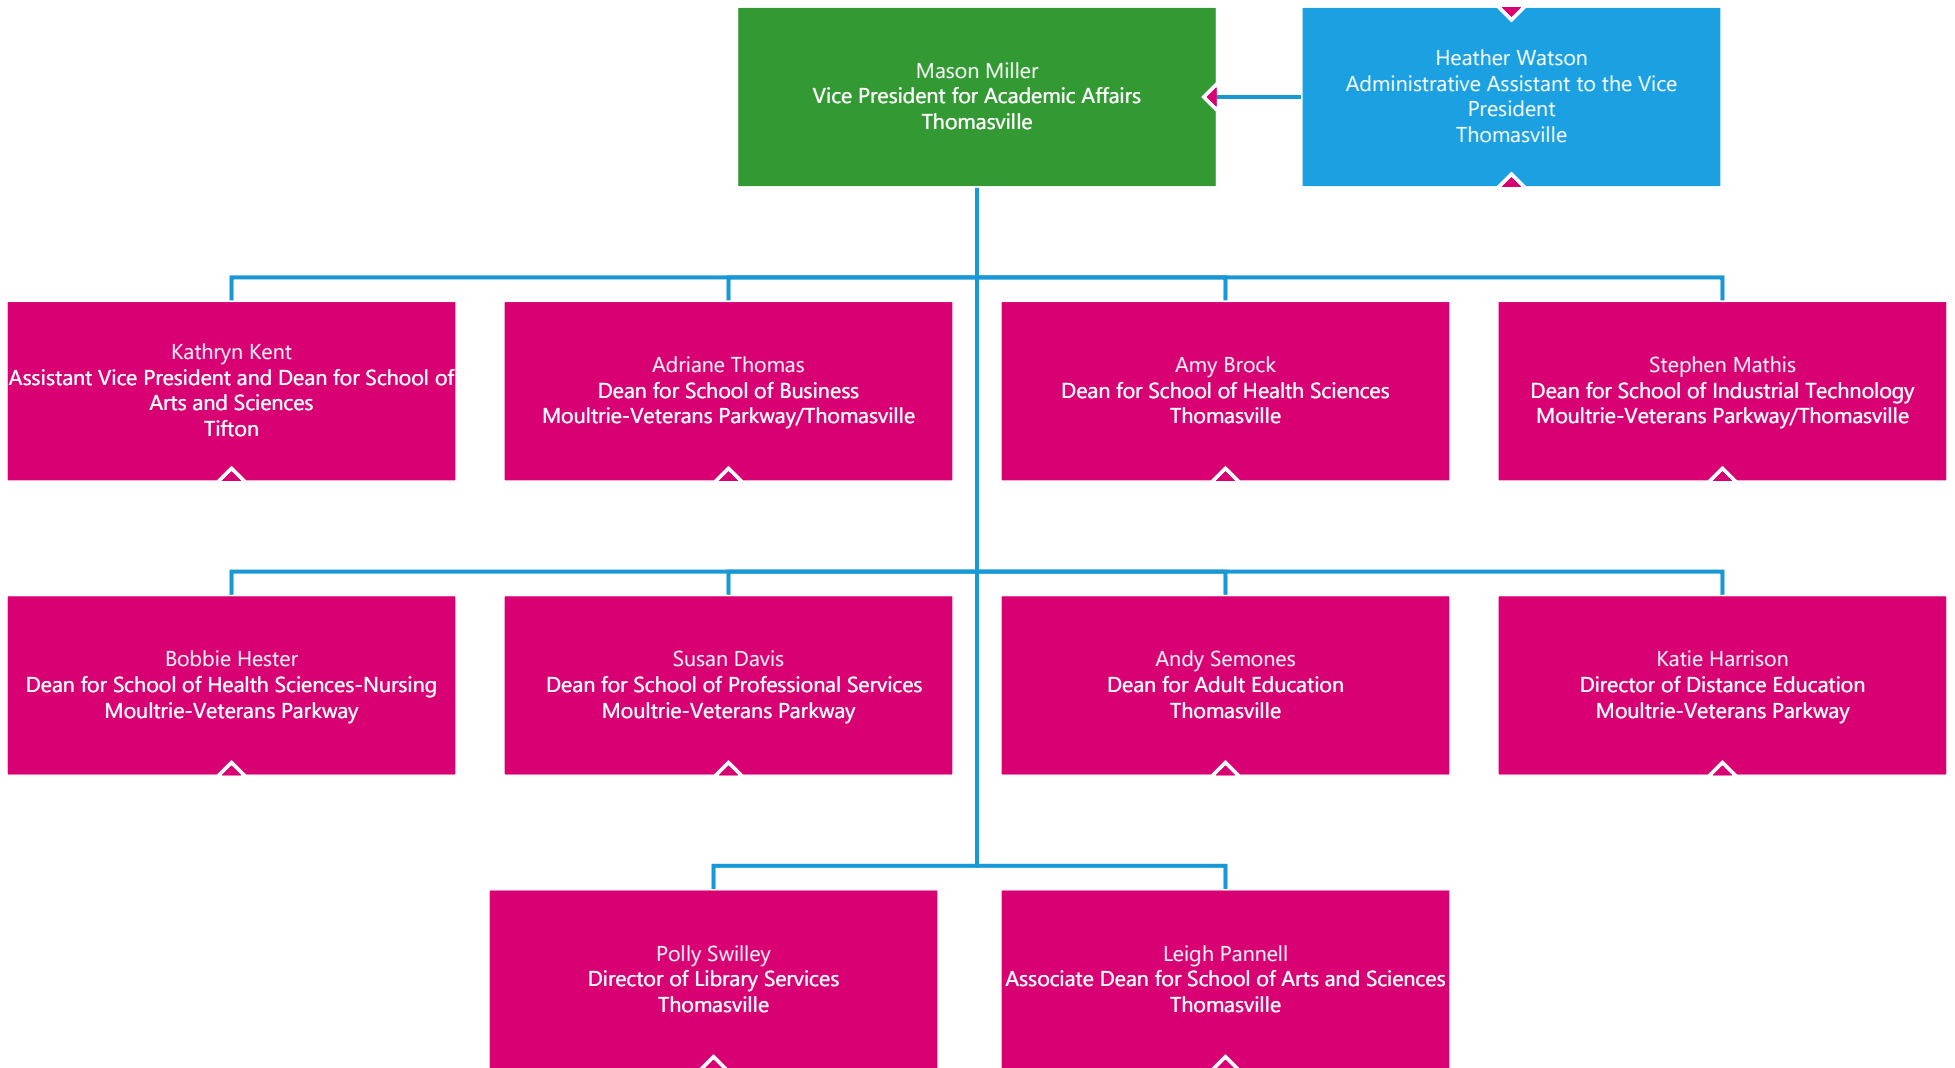

ORGANIZATIONAL CHART

LEGEND

Stephen Mathis
Dean for School of Industrial Technology
Moultrie-Veterans Parkway/Thomasville

Meagan Whiddon
Commercial Truck Driving
Coordinator
Tifton

Kerrie Wilson
Program Chair, Commercial Truck
Driving
Tifton

Adjunct Faculty
Adjunct Faculty
Multiple Locations

Substitute Teachers
Substitute Teachers
Multiple Locations

Substitute Teachers
Substitute Teachers
All Campuses

Joyce Ferrell
Assessment Specialist
Thomasville