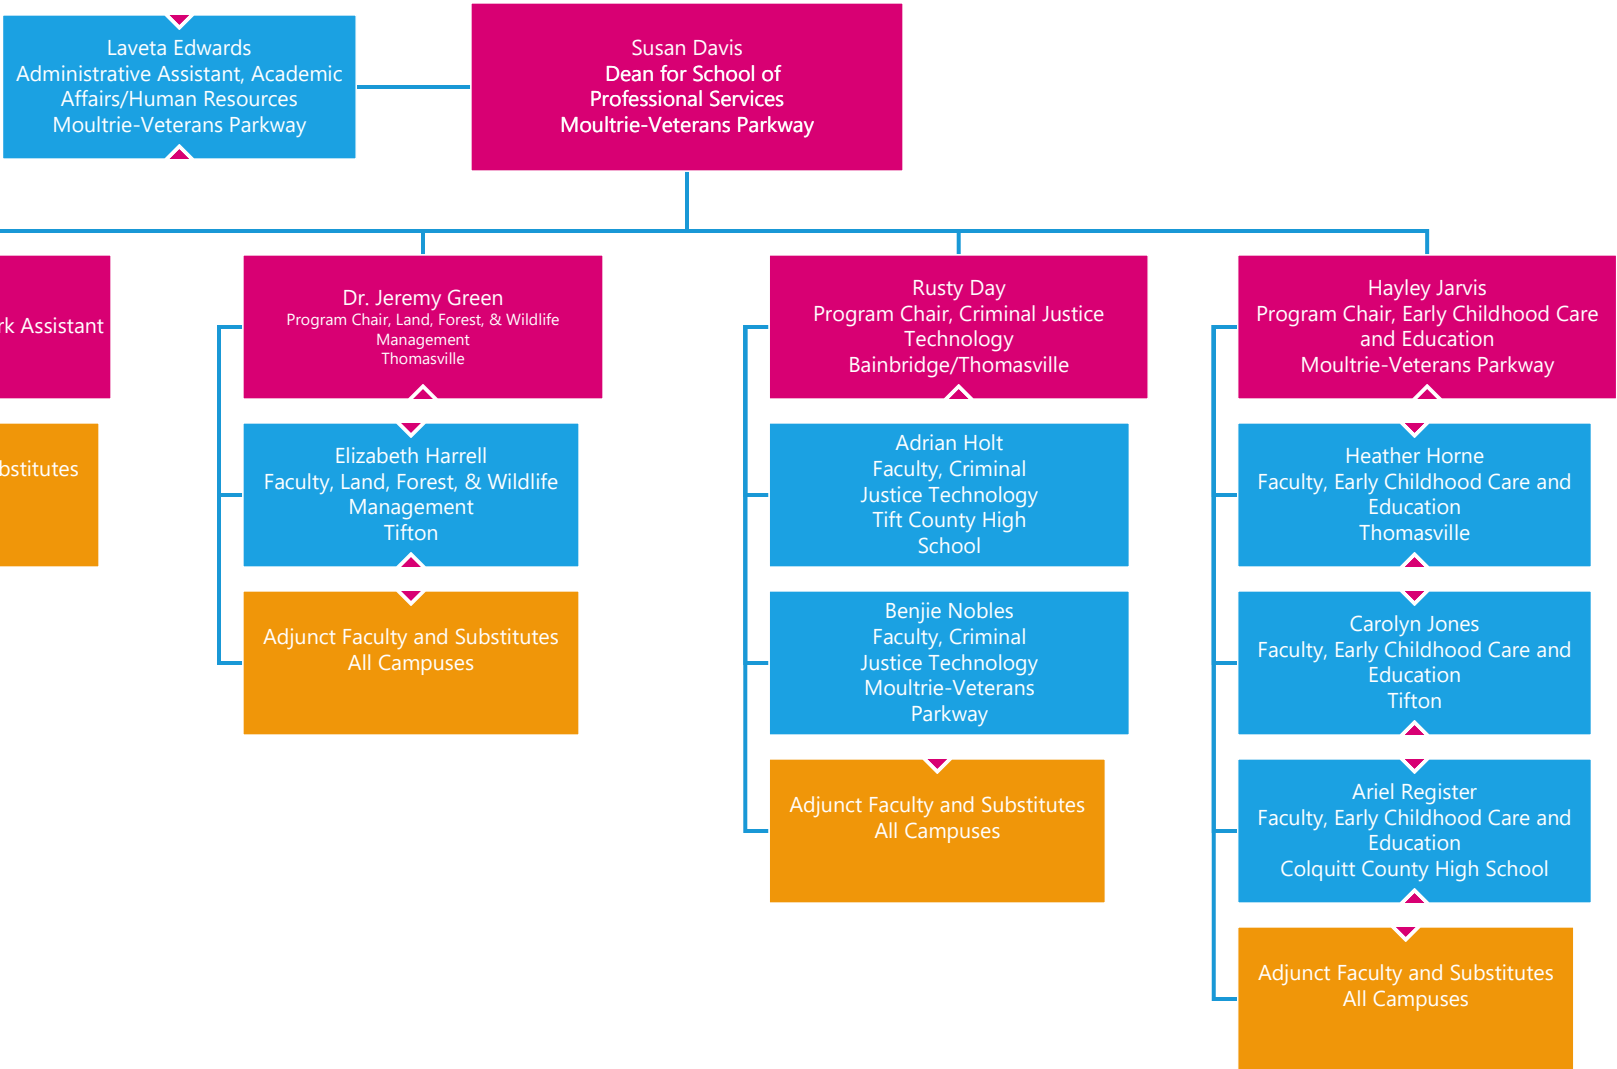

Laveta Edwards
Administrative Assistant, Academic
Affairs/Human Resources
Moultrie-Veterans Parkway

Susan Davis
Dean for School of
Professional Services
Moultrie-Veterans Parkway

Kelley Gentry
Program Chair, Social Work Assistant
Thomasville

Adjunct Faculty and Substitutes
All Campuses

Dr. Jeremy Green
Program Chair, Land, Forest, & Wildlife
Management
Thomasville

Elizabeth Harrell
Faculty, Land, Forest, & Wildlife
Management
Tifton

Adjunct Faculty and Substitutes
All Campuses

Rusty Day
Program Chair, Criminal Justice
Technology
Bainbridge/Thomasville

Adrian Holt
Faculty, Criminal
Justice Technology
Tift County High
School

Benjie Nobles
Faculty, Criminal
Justice Technology
Moultrie-Veterans
Parkway

Adjunct Faculty and Substitutes
All Campuses

Hayley Jarvis
Program Chair, Early Childhood Care
and Education
Moultrie-Veterans Parkway

Heather Horne
Faculty, Early Childhood Care and
Education
Thomasville

Carolyn Jones
Faculty, Early Childhood Care and
Education
Tifton

Ariel Register
Faculty, Early Childhood Care and
Education
Colquitt County High School

Adjunct Faculty and Substitutes
All Campuses