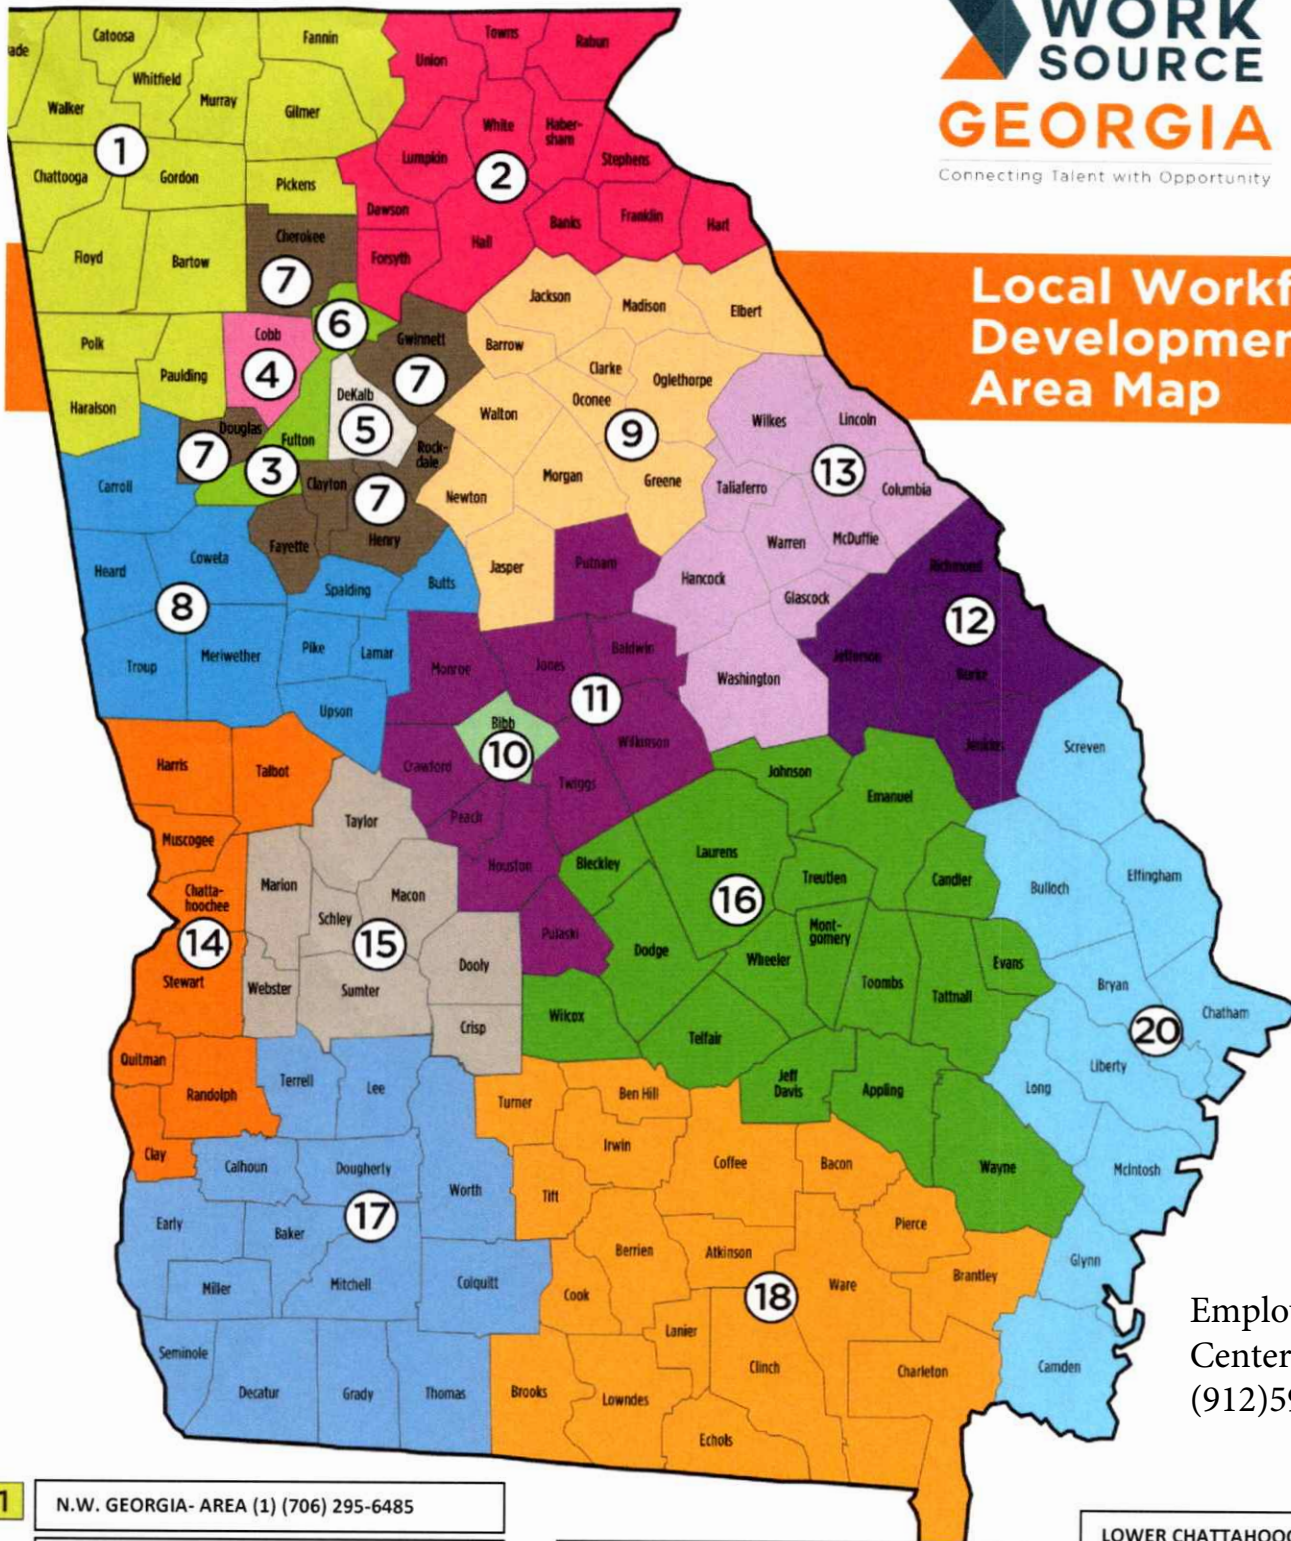

Local Workforce Development Area Map

Employment Training Center(ETC-Area 18)
(912)590-6140

1 N.W. GEORGIA- AREA (1) (706) 295-6485	8 W. CENTRAL GEORGIA-AREA (8) (770) 229-9799	14 LOWER CHATTAHOOCHEE- AREA (14) (706) 653-4529 ext. 3814
2 GEORGIA MOUNTAINS- AREA (2) (770) 538-2727	9 N.E. GEORGIA- AREA (9) (706) 369-5703	15 MIDDLE FLINT- AREA (15) (706) 256-2910
3 CITY OF ATLANTA- AREA (3) (404) 546-3000	10 MACON-BIBB- AREA (10) (478) 751-6160	16 HEART OF GEORGIA- AREA (16) (912)739-7158
4 COBB- AREA (4) (770) 528-4300	11 MIDDLE GEORGIA- AREA (11) (478) 953-4771	17 S.W. GEORGIA- AREA (17) (229) 336-2378
5 DEKALB- AREA (5) (404) 687-3400	12 RICHMOND/ BURKE- AREA (12) (706) 210-2000	18 SOUTH GEORGIA- AREA (18) (229) 333-5277
6 FULTON COUNTY- AREA (6) (770) 306-5202	13 EAST CENTRAL GA- AREA (13) (706) 595-8941	20 COASTAL GEORGIA- AREA (19) (912) 351-3461
7 ATLANTA REGIONAL- AREA (7) (404) 463-3100		