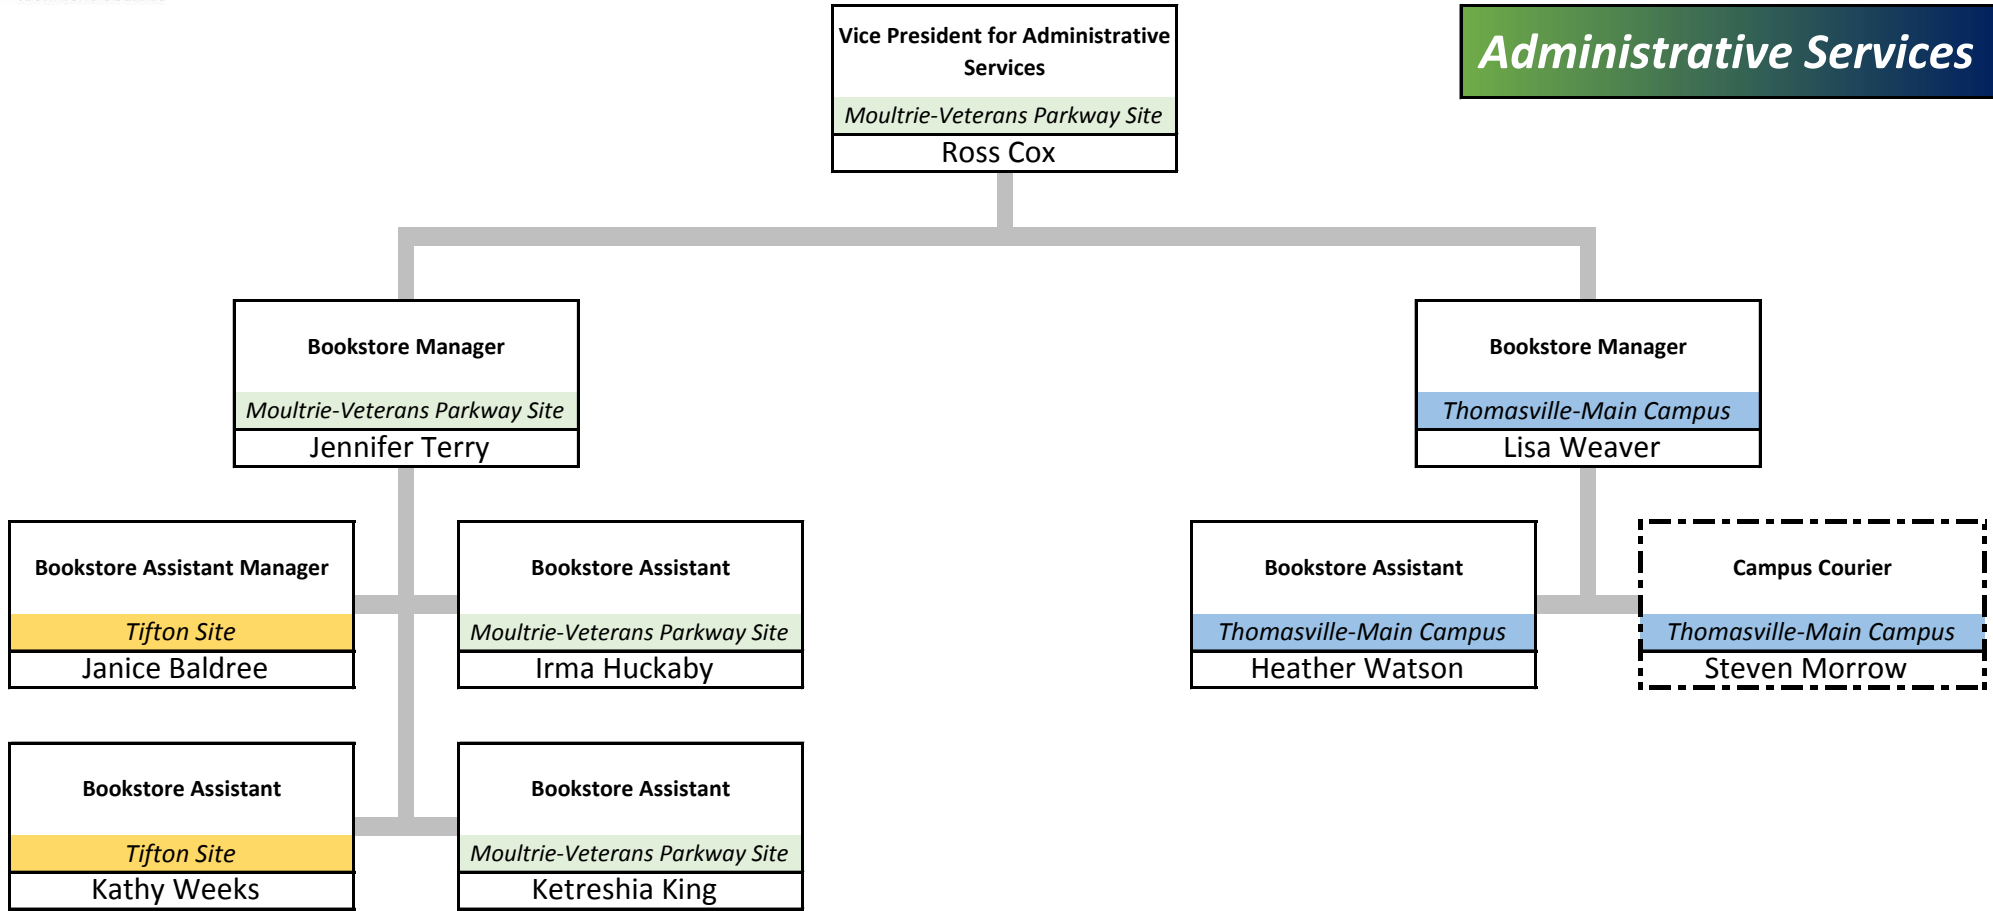

Administrative Services