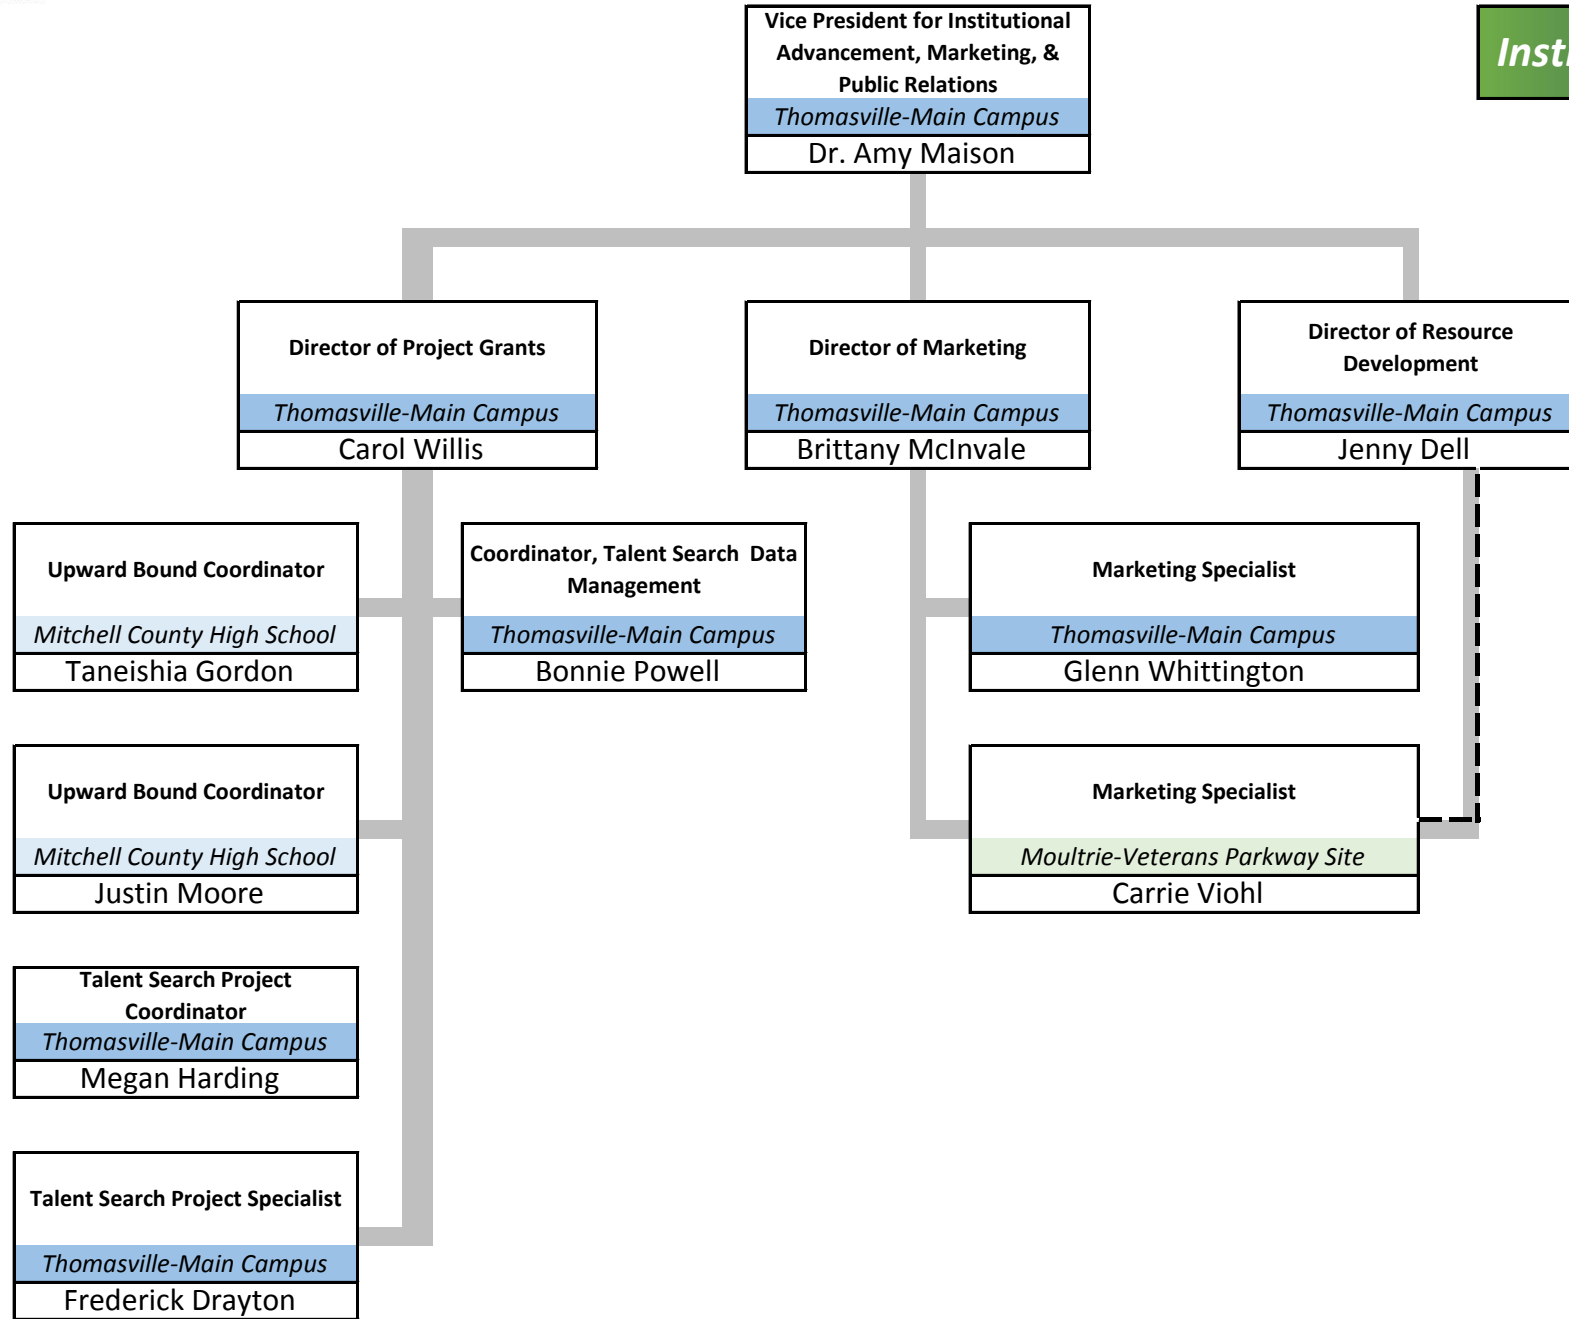

Executive Leadership

Institutional Effectiveness

Institutional Advancement

Student Affairs

Student Affairs

Executive Vice President & Vice President for Student Affairs
Moultrie-Veterans Parkway Site
Leigh Wallace