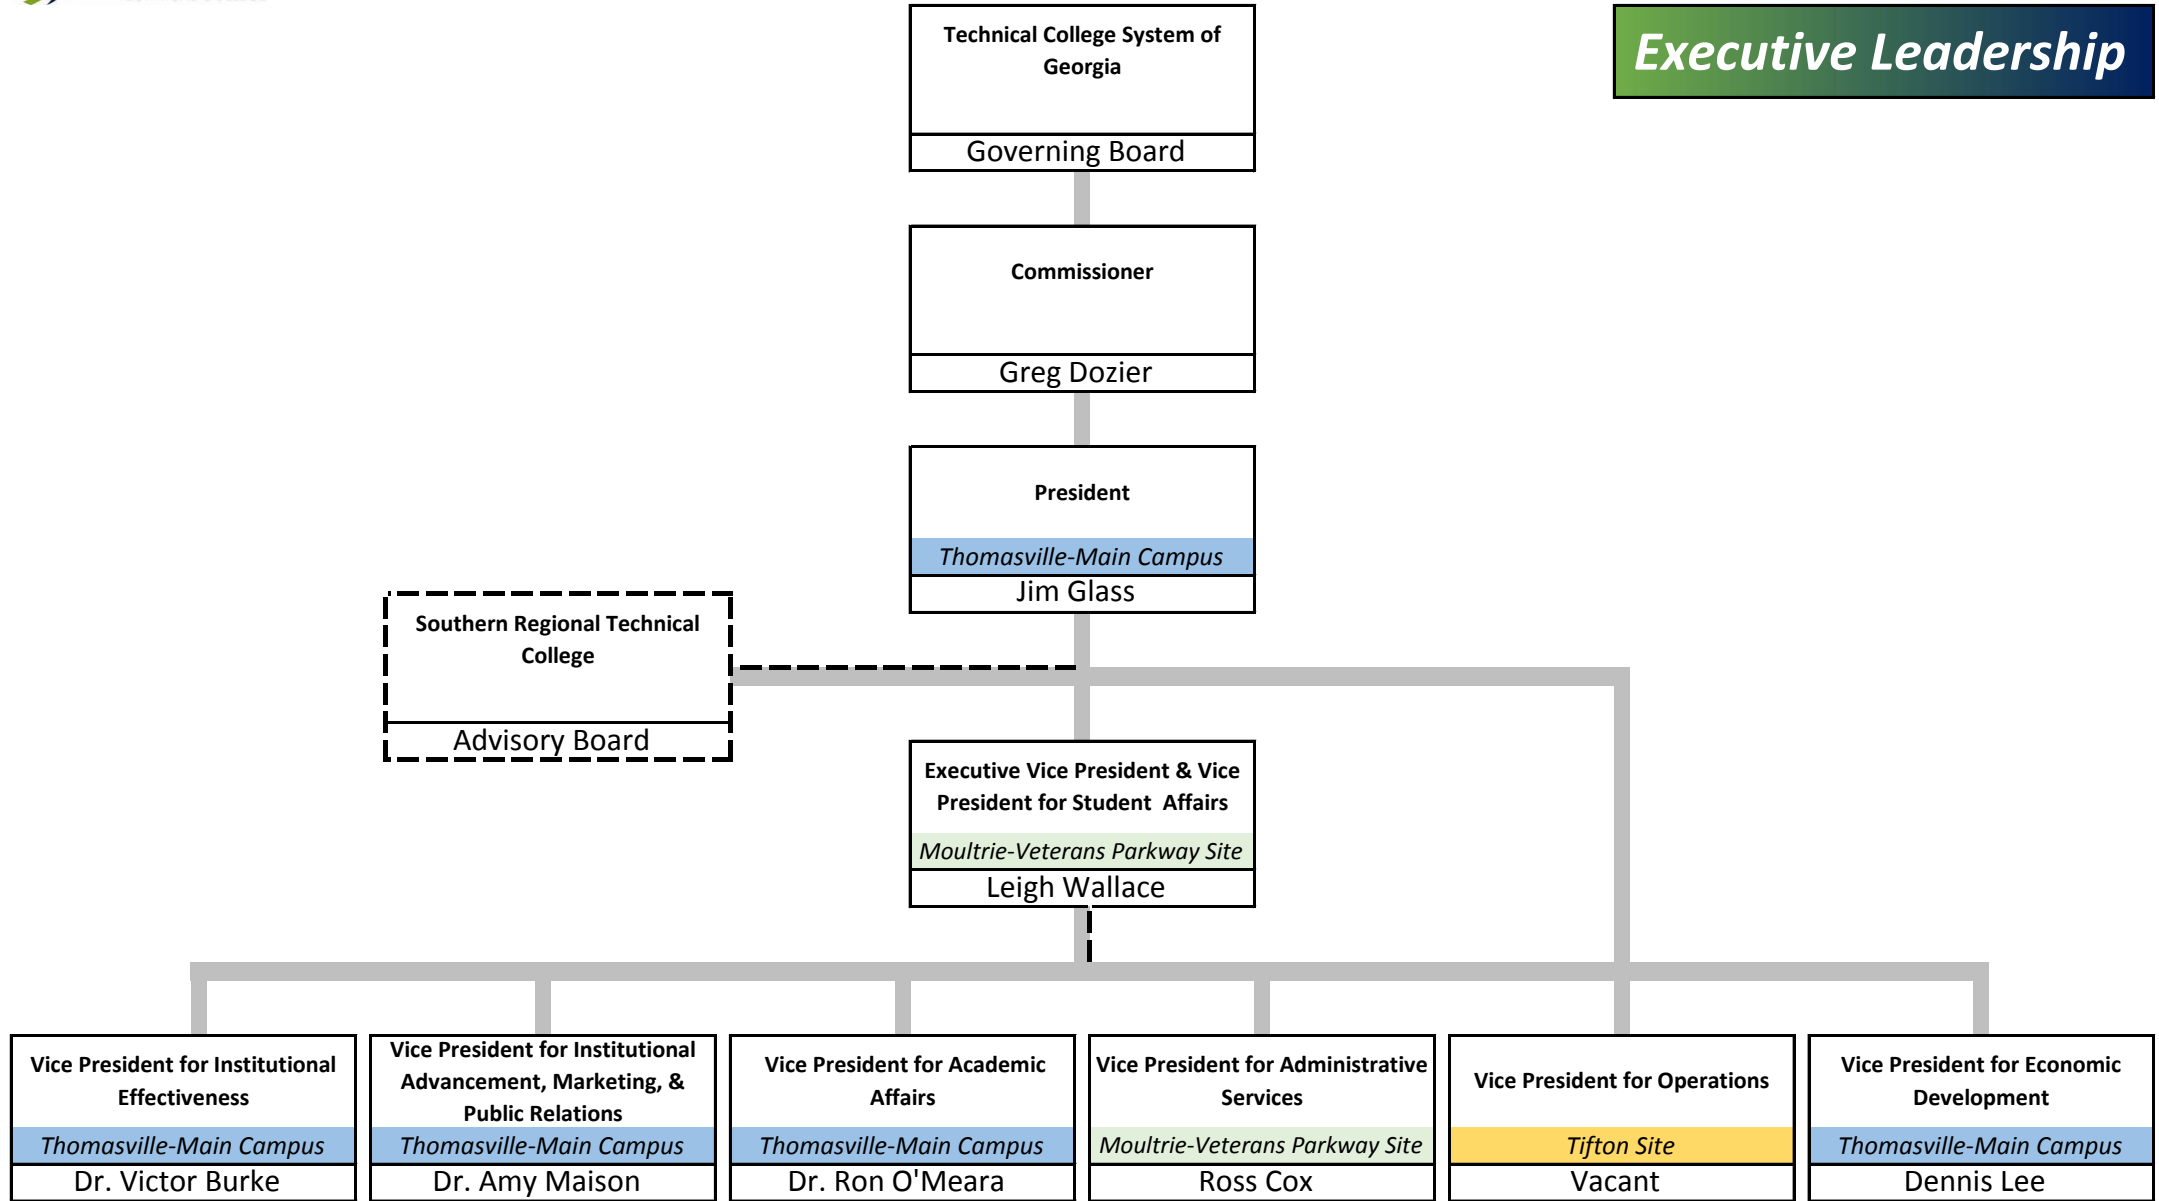

Executive Leadership

Institutional Effectiveness

Institutional Advancement

Student Affairs

Student Affairs

Executive Vice President & Vice President for Student Affairs
Moultrie-Veterans Parkway Site
Leigh Wallace