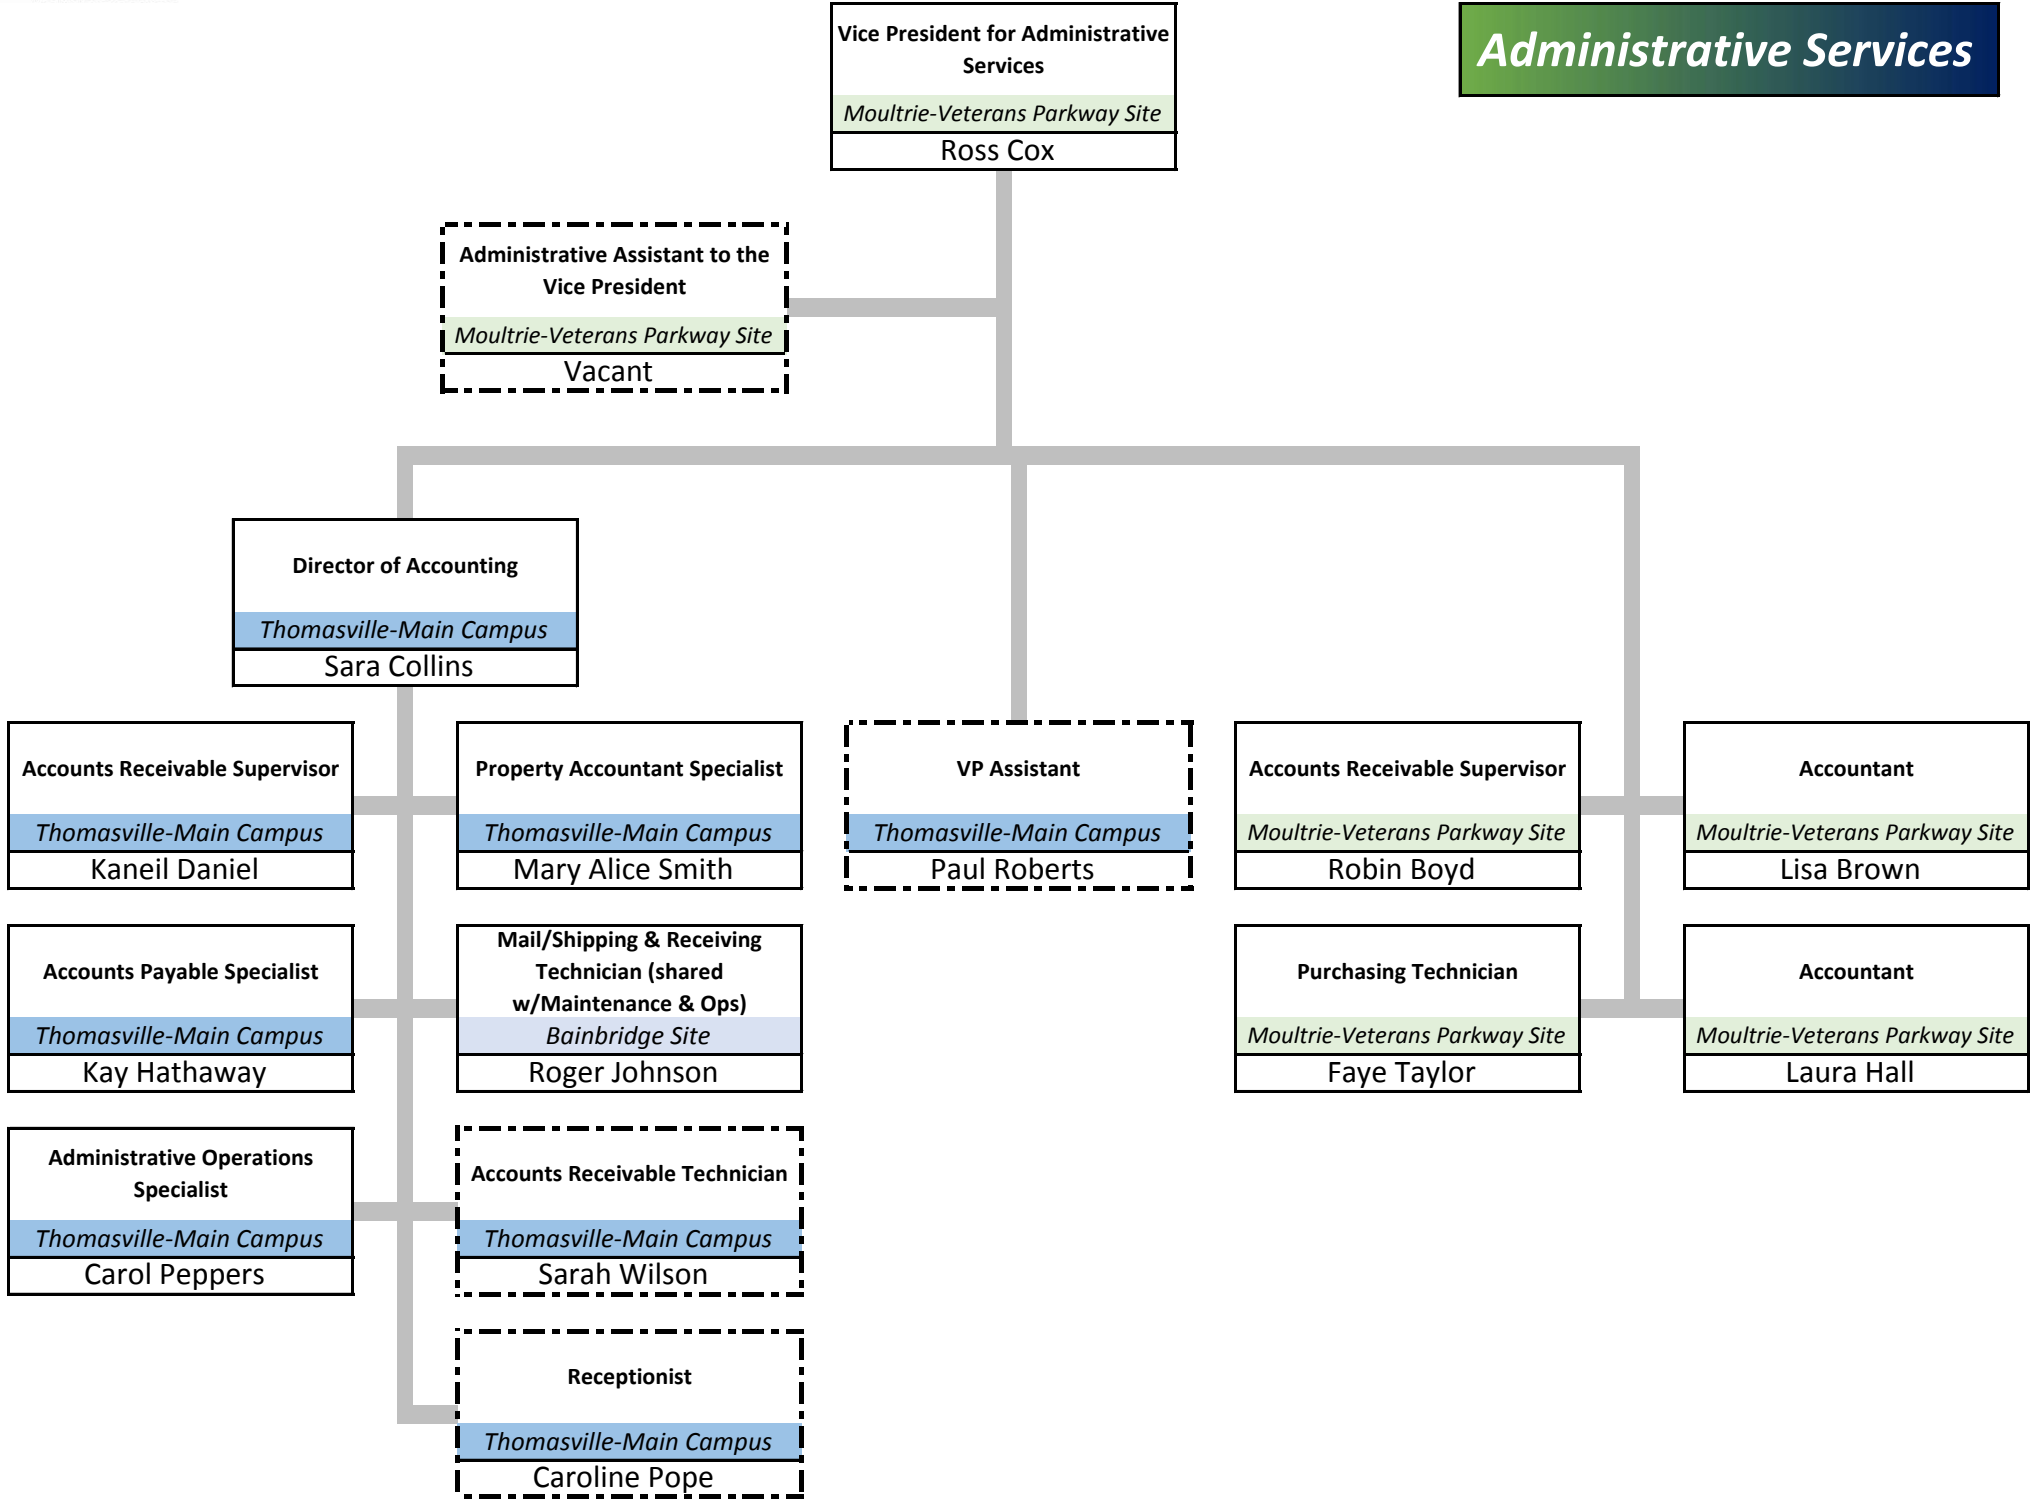

Student Affairs Assistant
Bainbridge Site
Debbie Thompson

Student Affairs Assistant
Thomasville-Main Campus
Glenda Powell

Admissions Specialist
Bainbridge Site
Crystal Kelly

Student Affairs Assistant
Bainbridge Site
Vacant

Student Affairs

Administrative Services

Administrative Services

Operations

Operations

Operations

Campus Safety

Economic Development