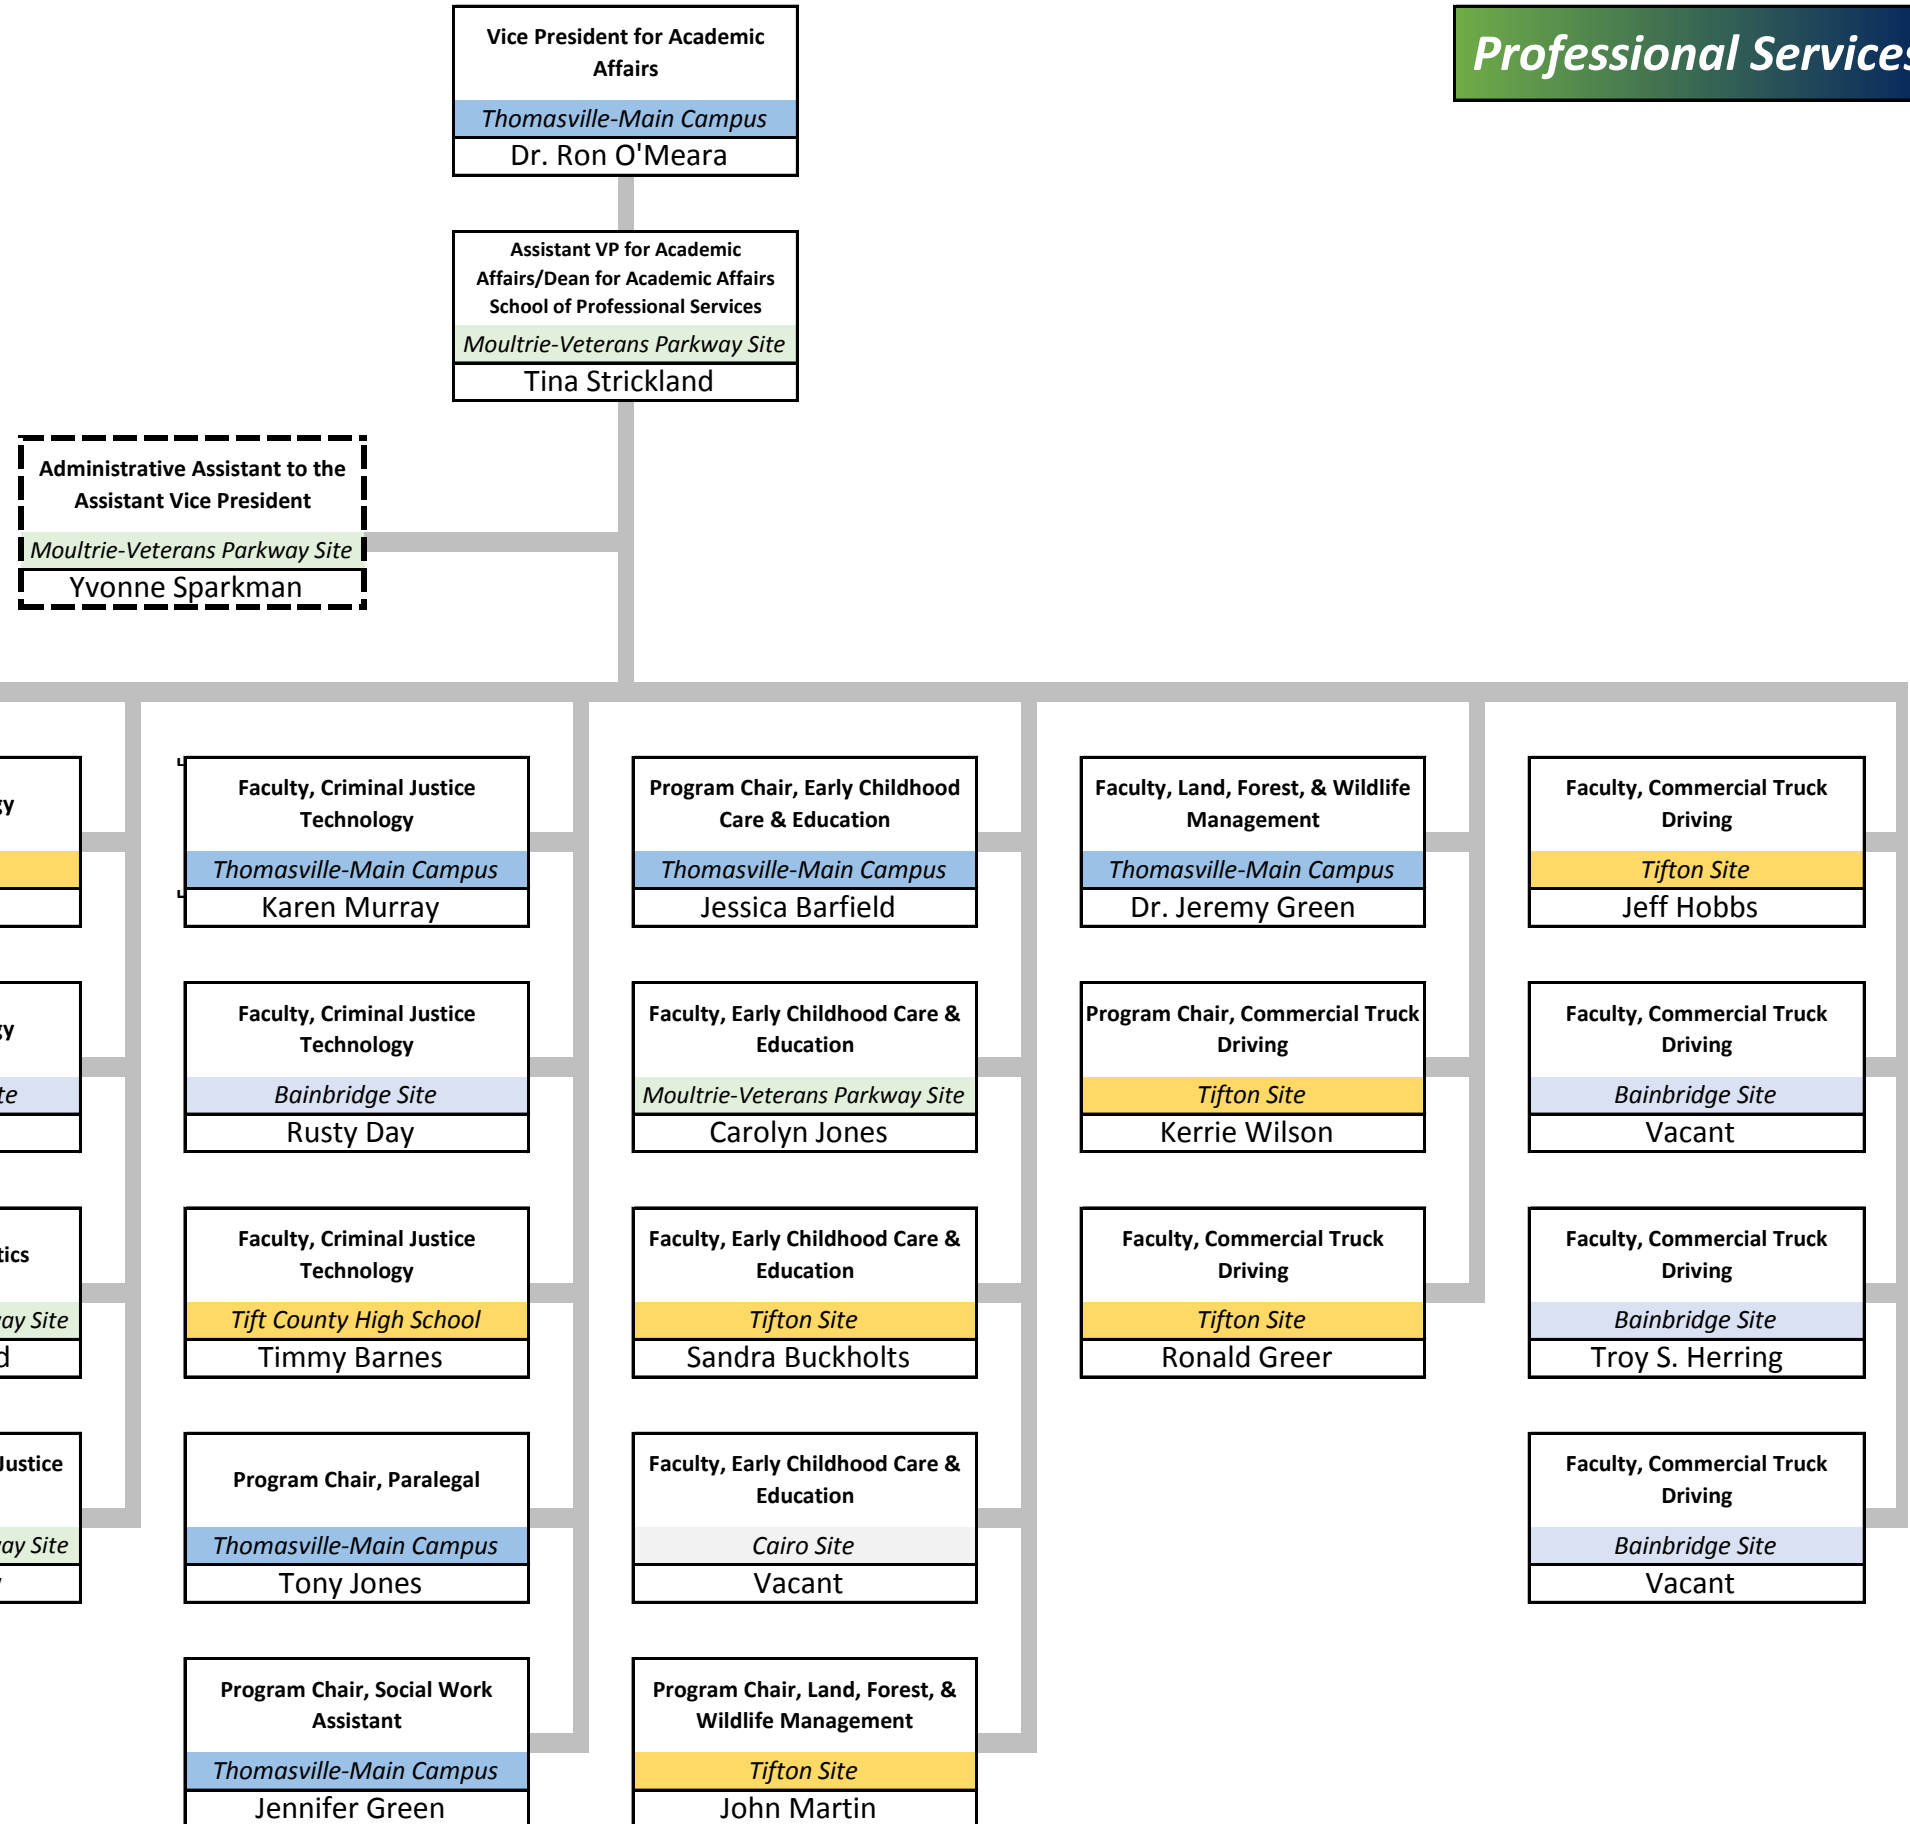

Program Chair, Business Technology
Thomasville-Main Campus
Vacant

Faculty, Business Technology
Bainbridge Site
Denise Parker

Program Chair, Computer Information Systems
Thomasville-Main Campus
Chris Sanchez

Faculty, Computer Information Systems
Tifton Site
Robert Stokes

Faculty, CNC Programming
Bainbridge Site
Marvin Bannister

Industrial Technology

Arts & Sciences

Professional Services

Adult Education

Adult Education