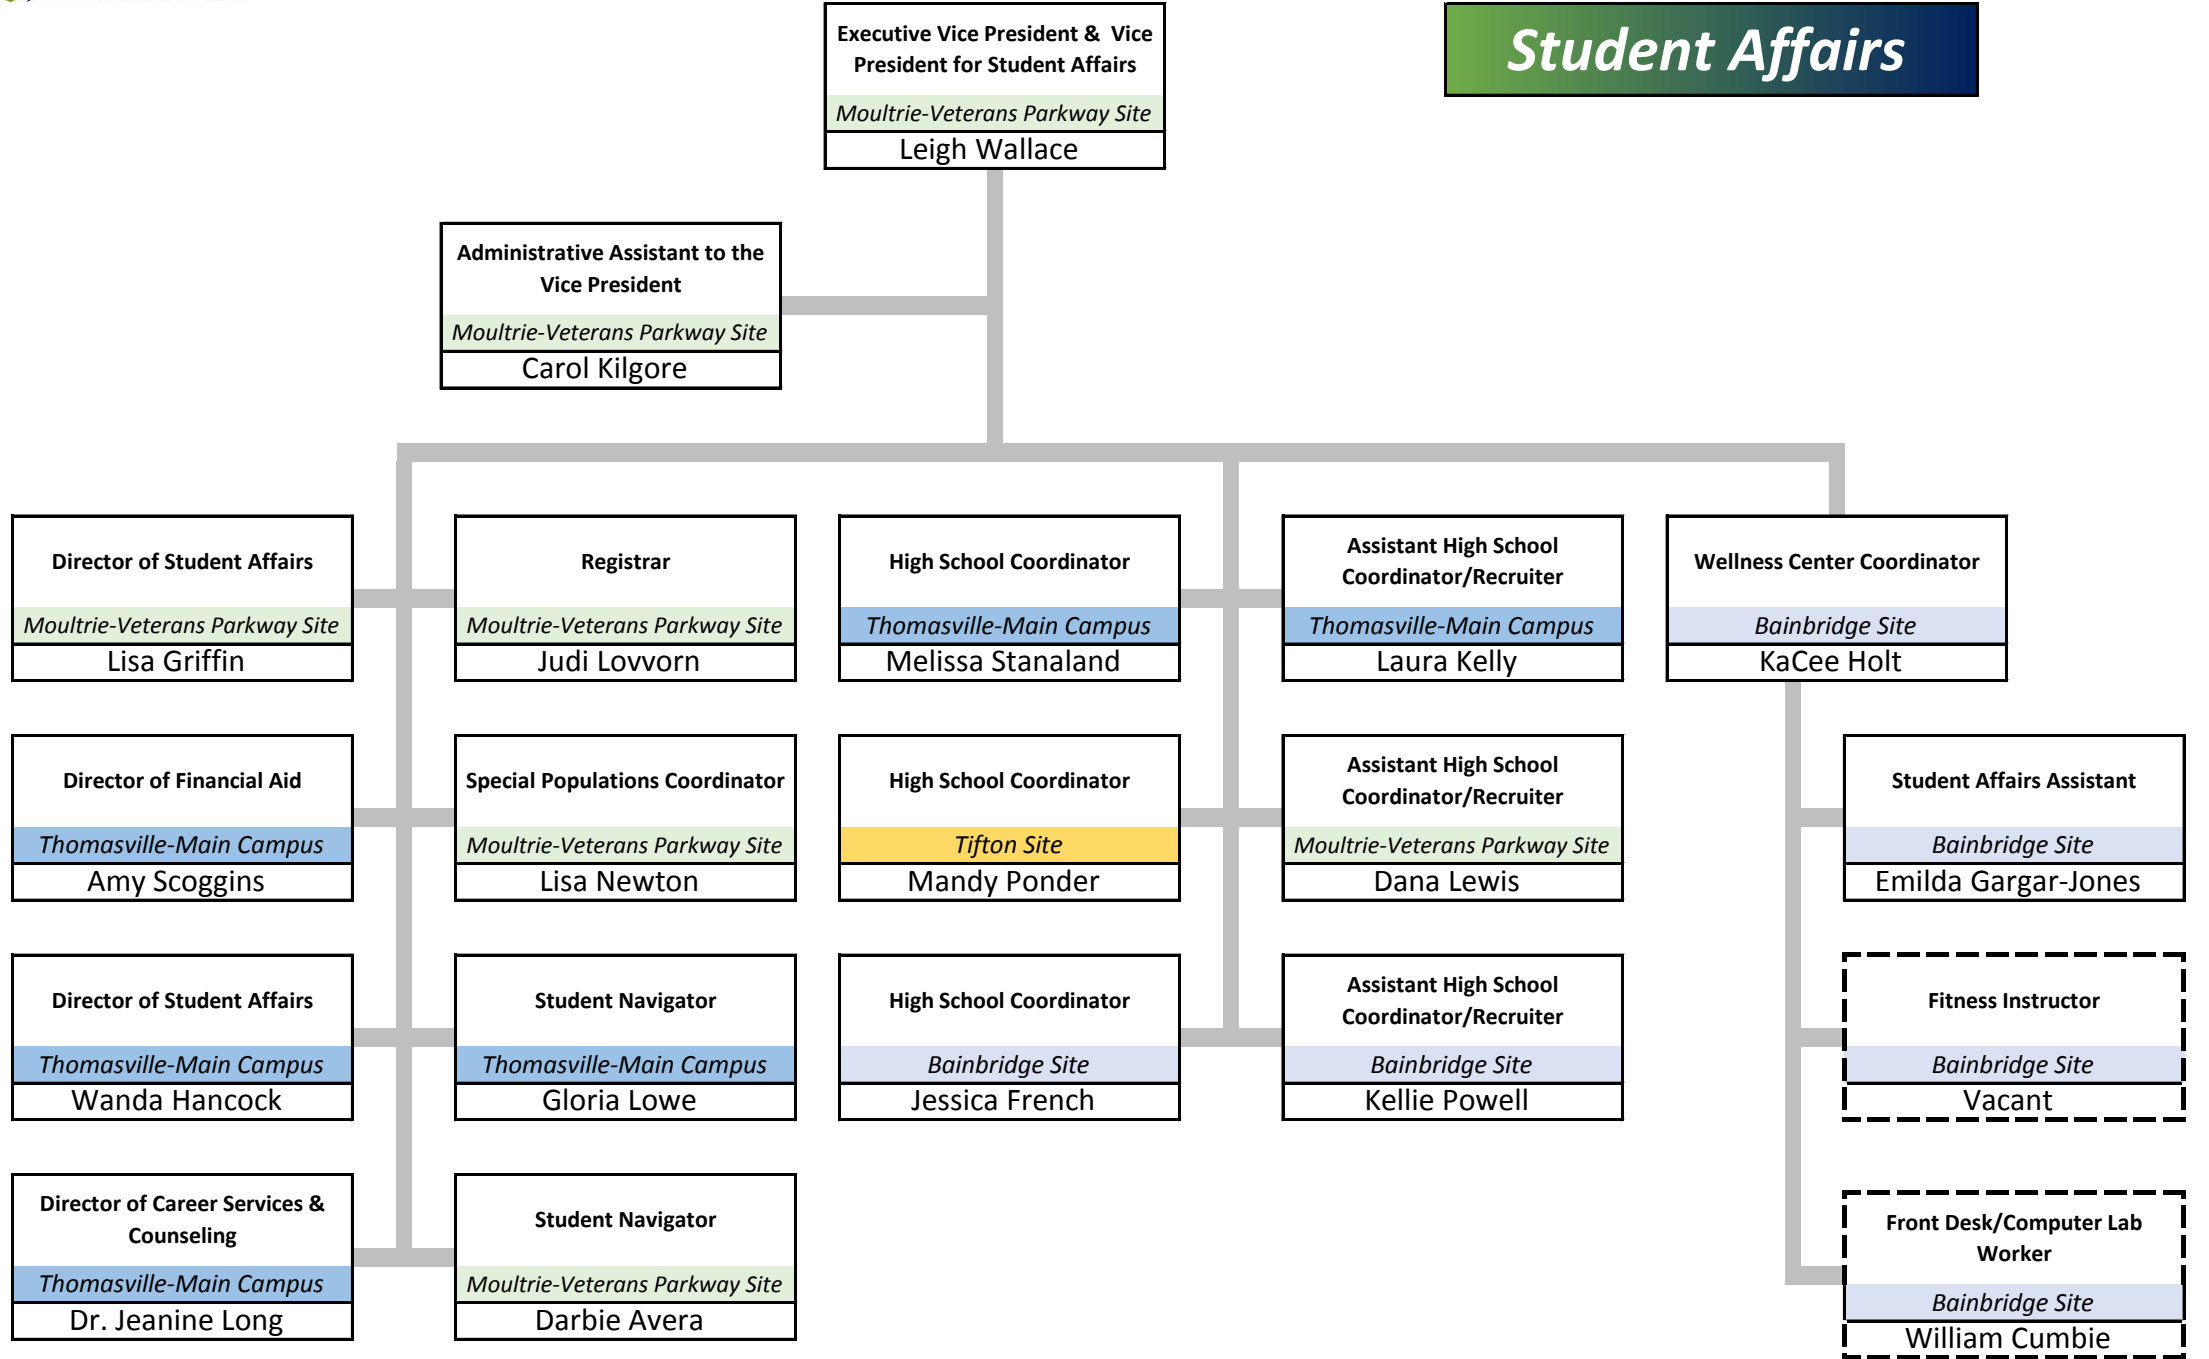

Executive Leadership

Institutional Effectiveness

Institutional Advancement

Student Affairs

Student Affairs

Executive Vice President & Vice President for Student Affairs
Moultrie-Veterans Parkway Site
Leigh Wallace