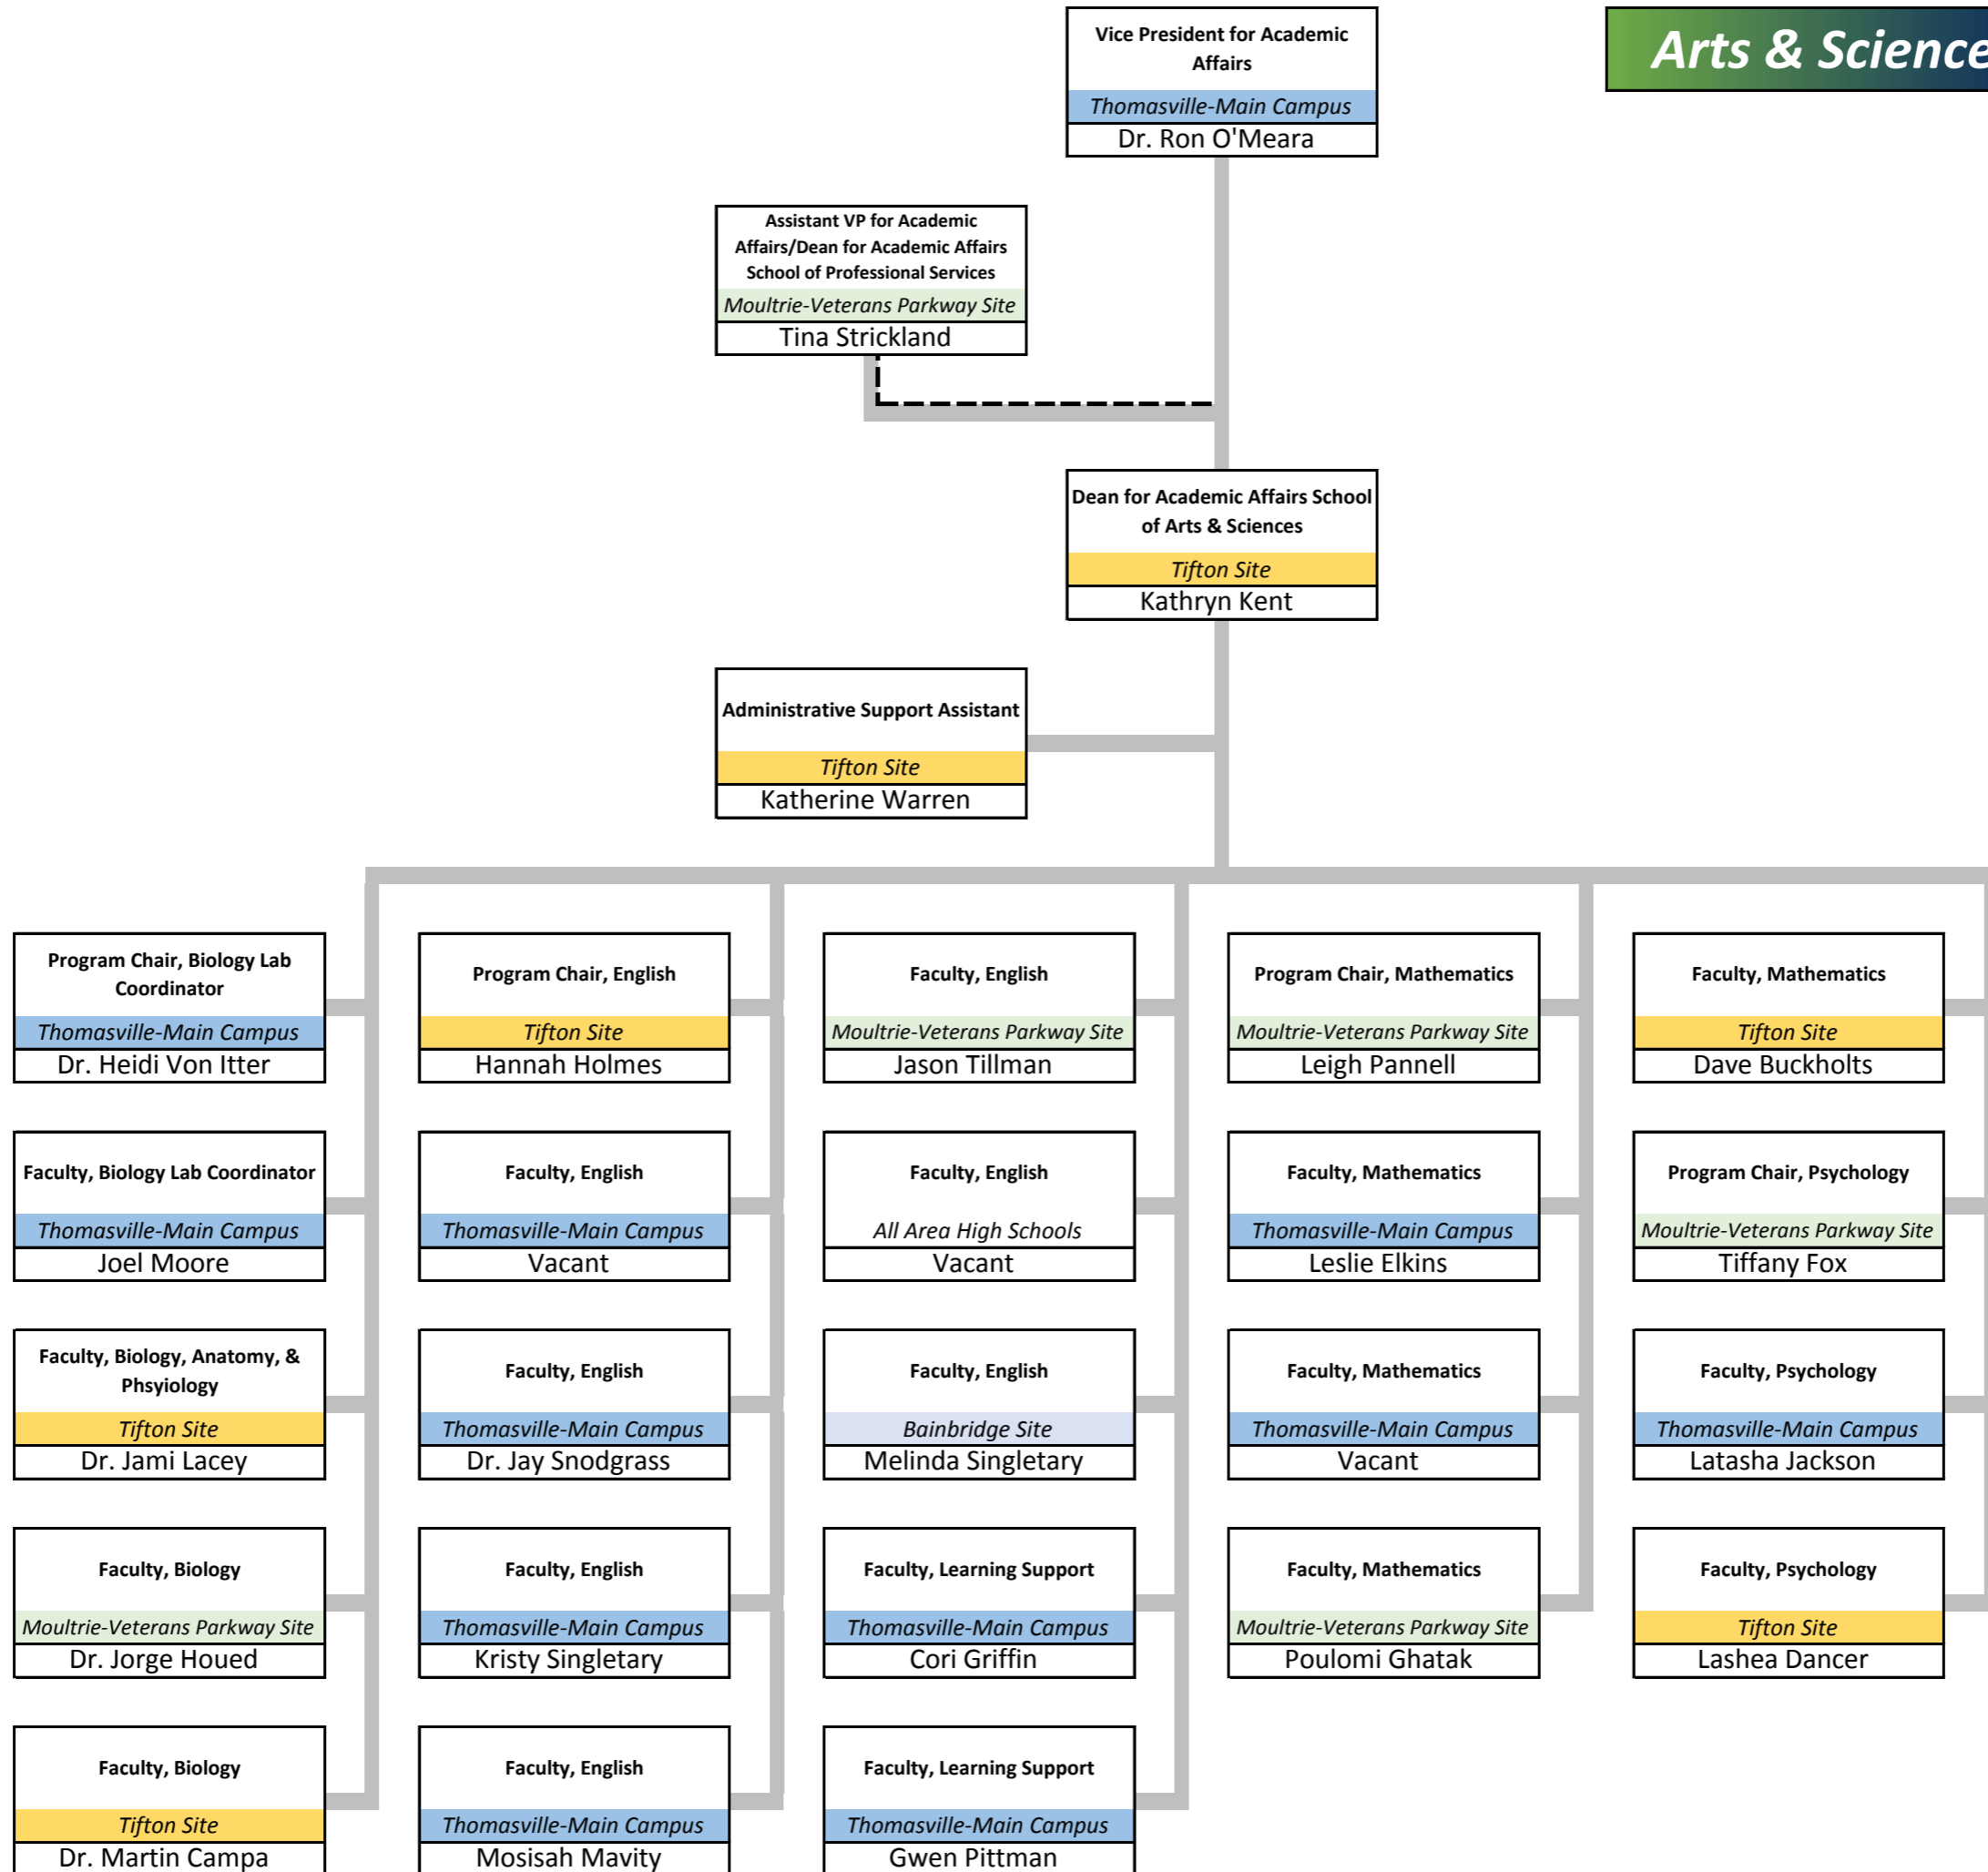

Program Chair, Business Technology
Thomasville-Main Campus
Vacant

Faculty, Business Technology
Bainbridge Site
Denise Parker

Program Chair, Computer Information Systems
Thomasville-Main Campus
Chris Sanchez

Faculty, Computer Information Systems
Tifton Site
Robert Stokes

Faculty, CNC Programming
Bainbridge Site
Marvin Bannister

Industrial Technology

Arts & Sciences

Professional Services

Adult Education

Adult Education