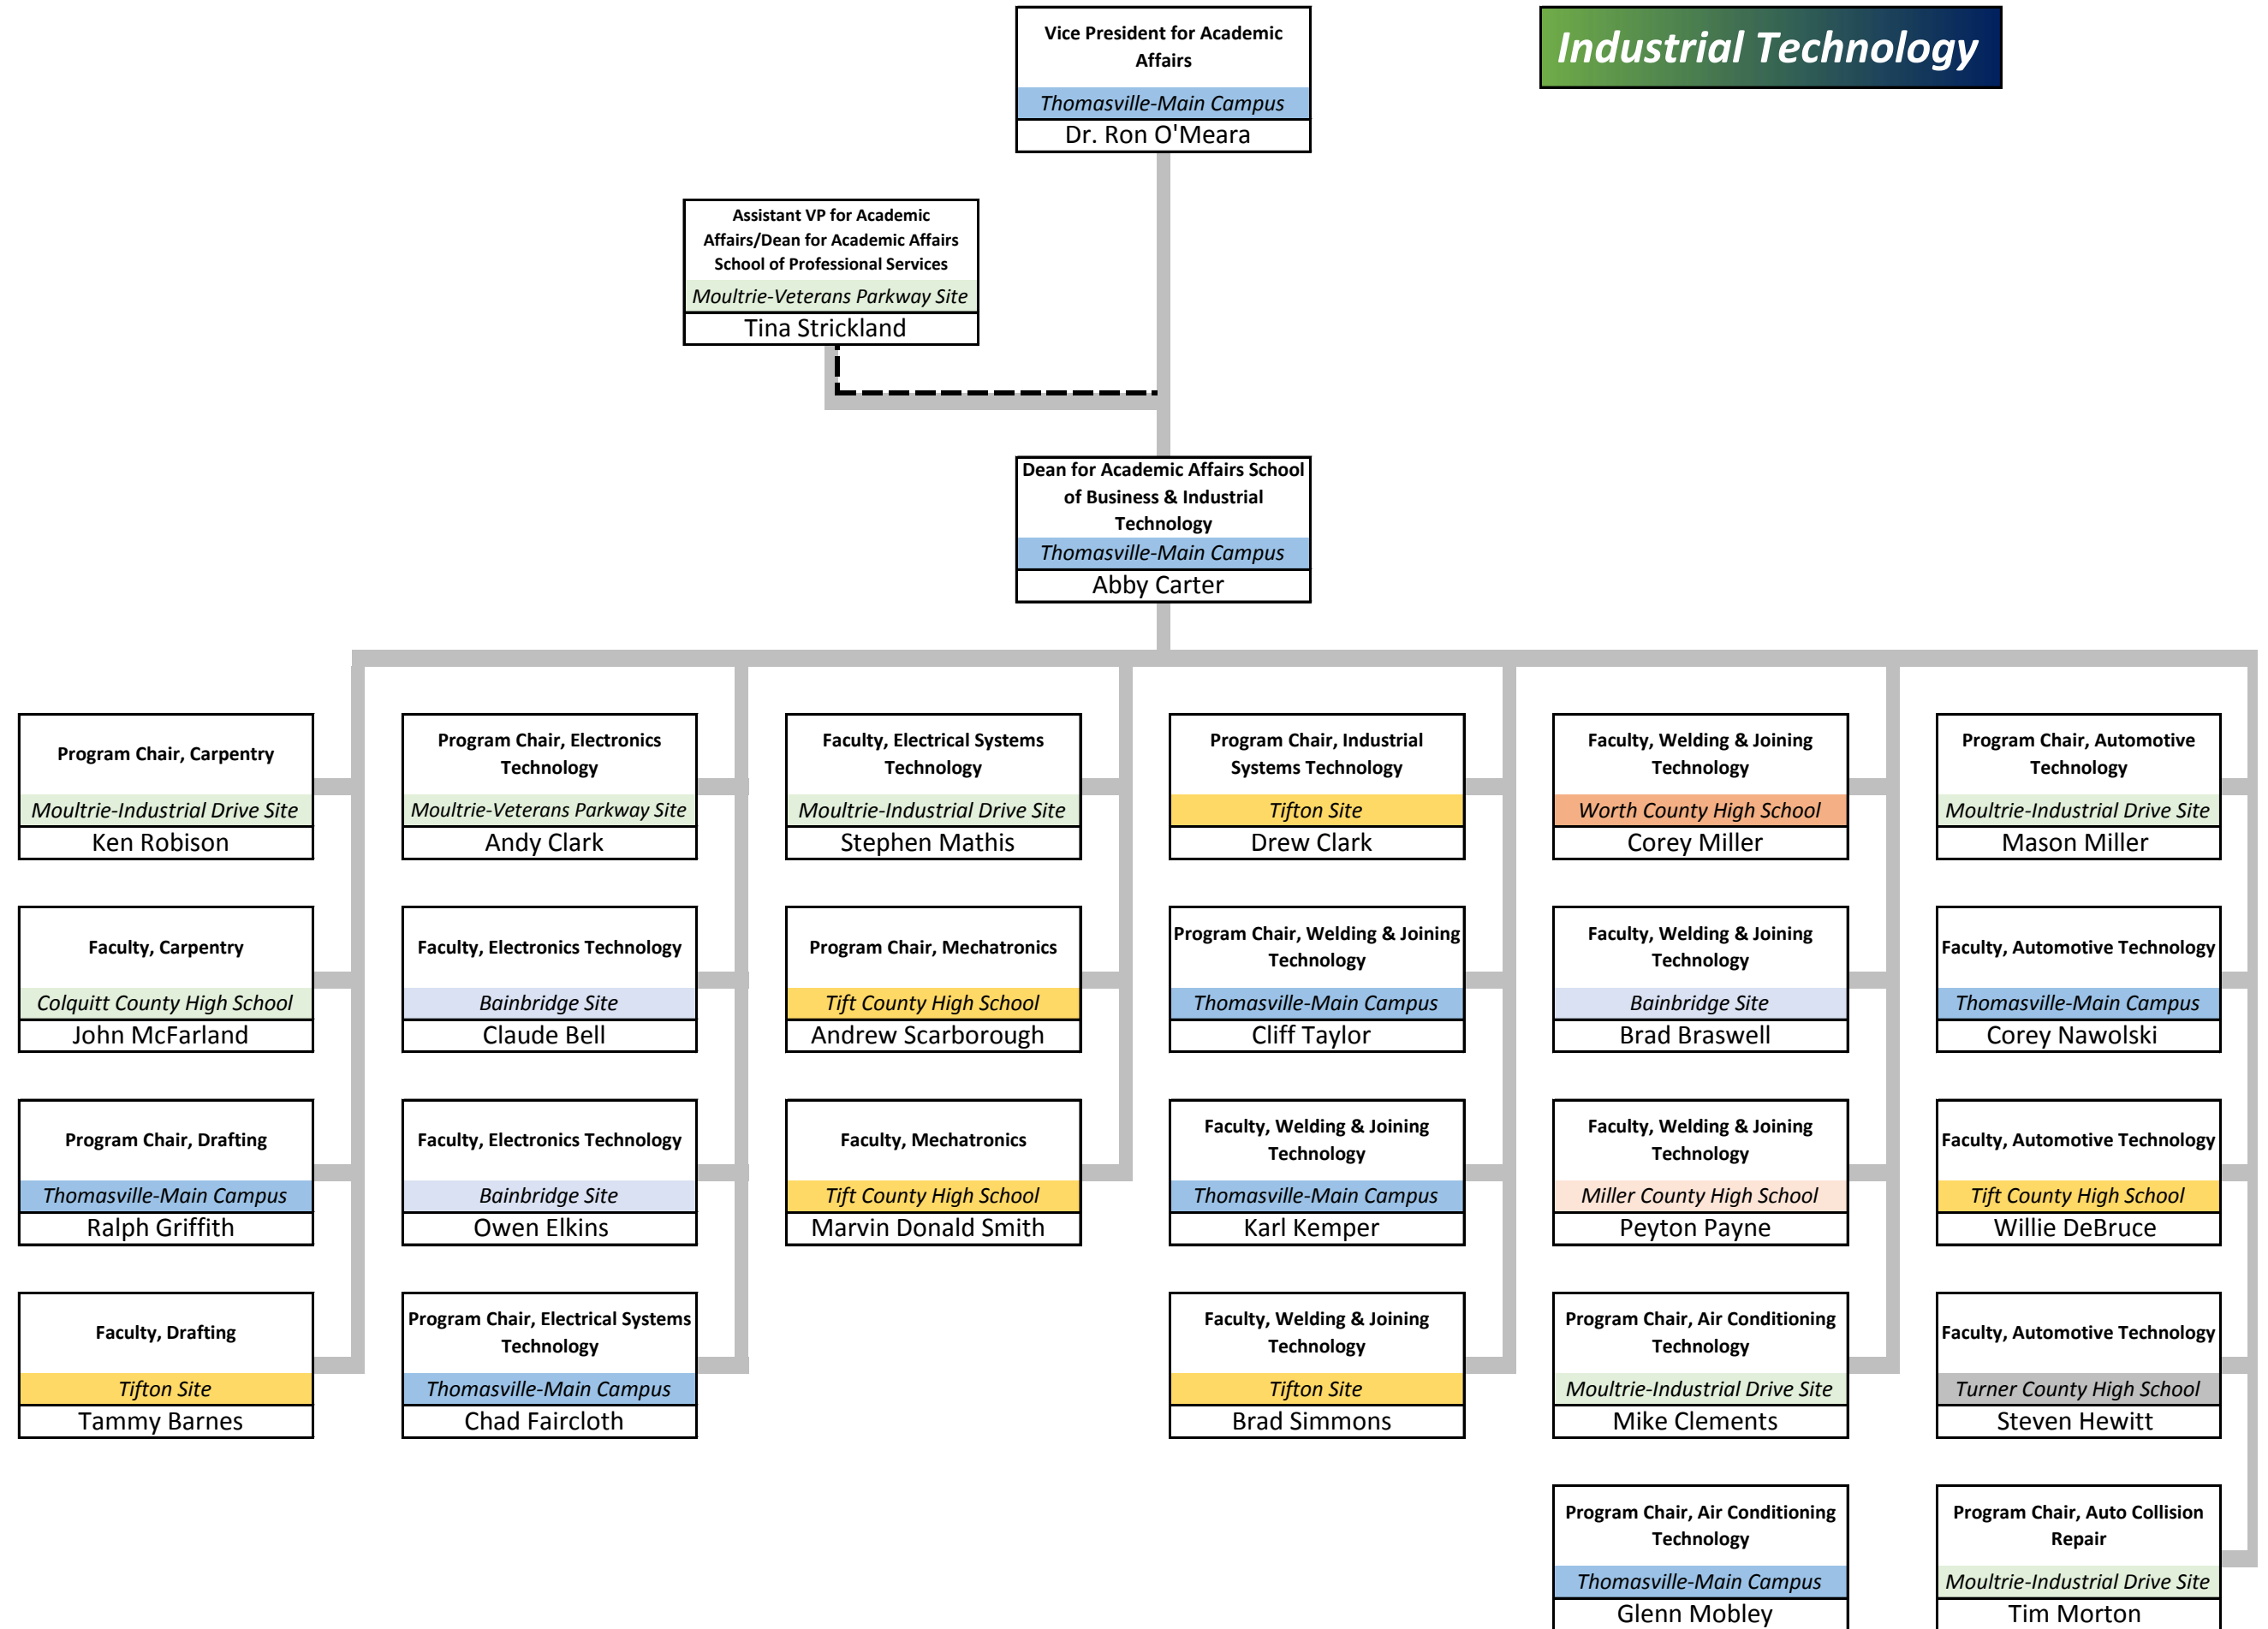

Industrial Technology