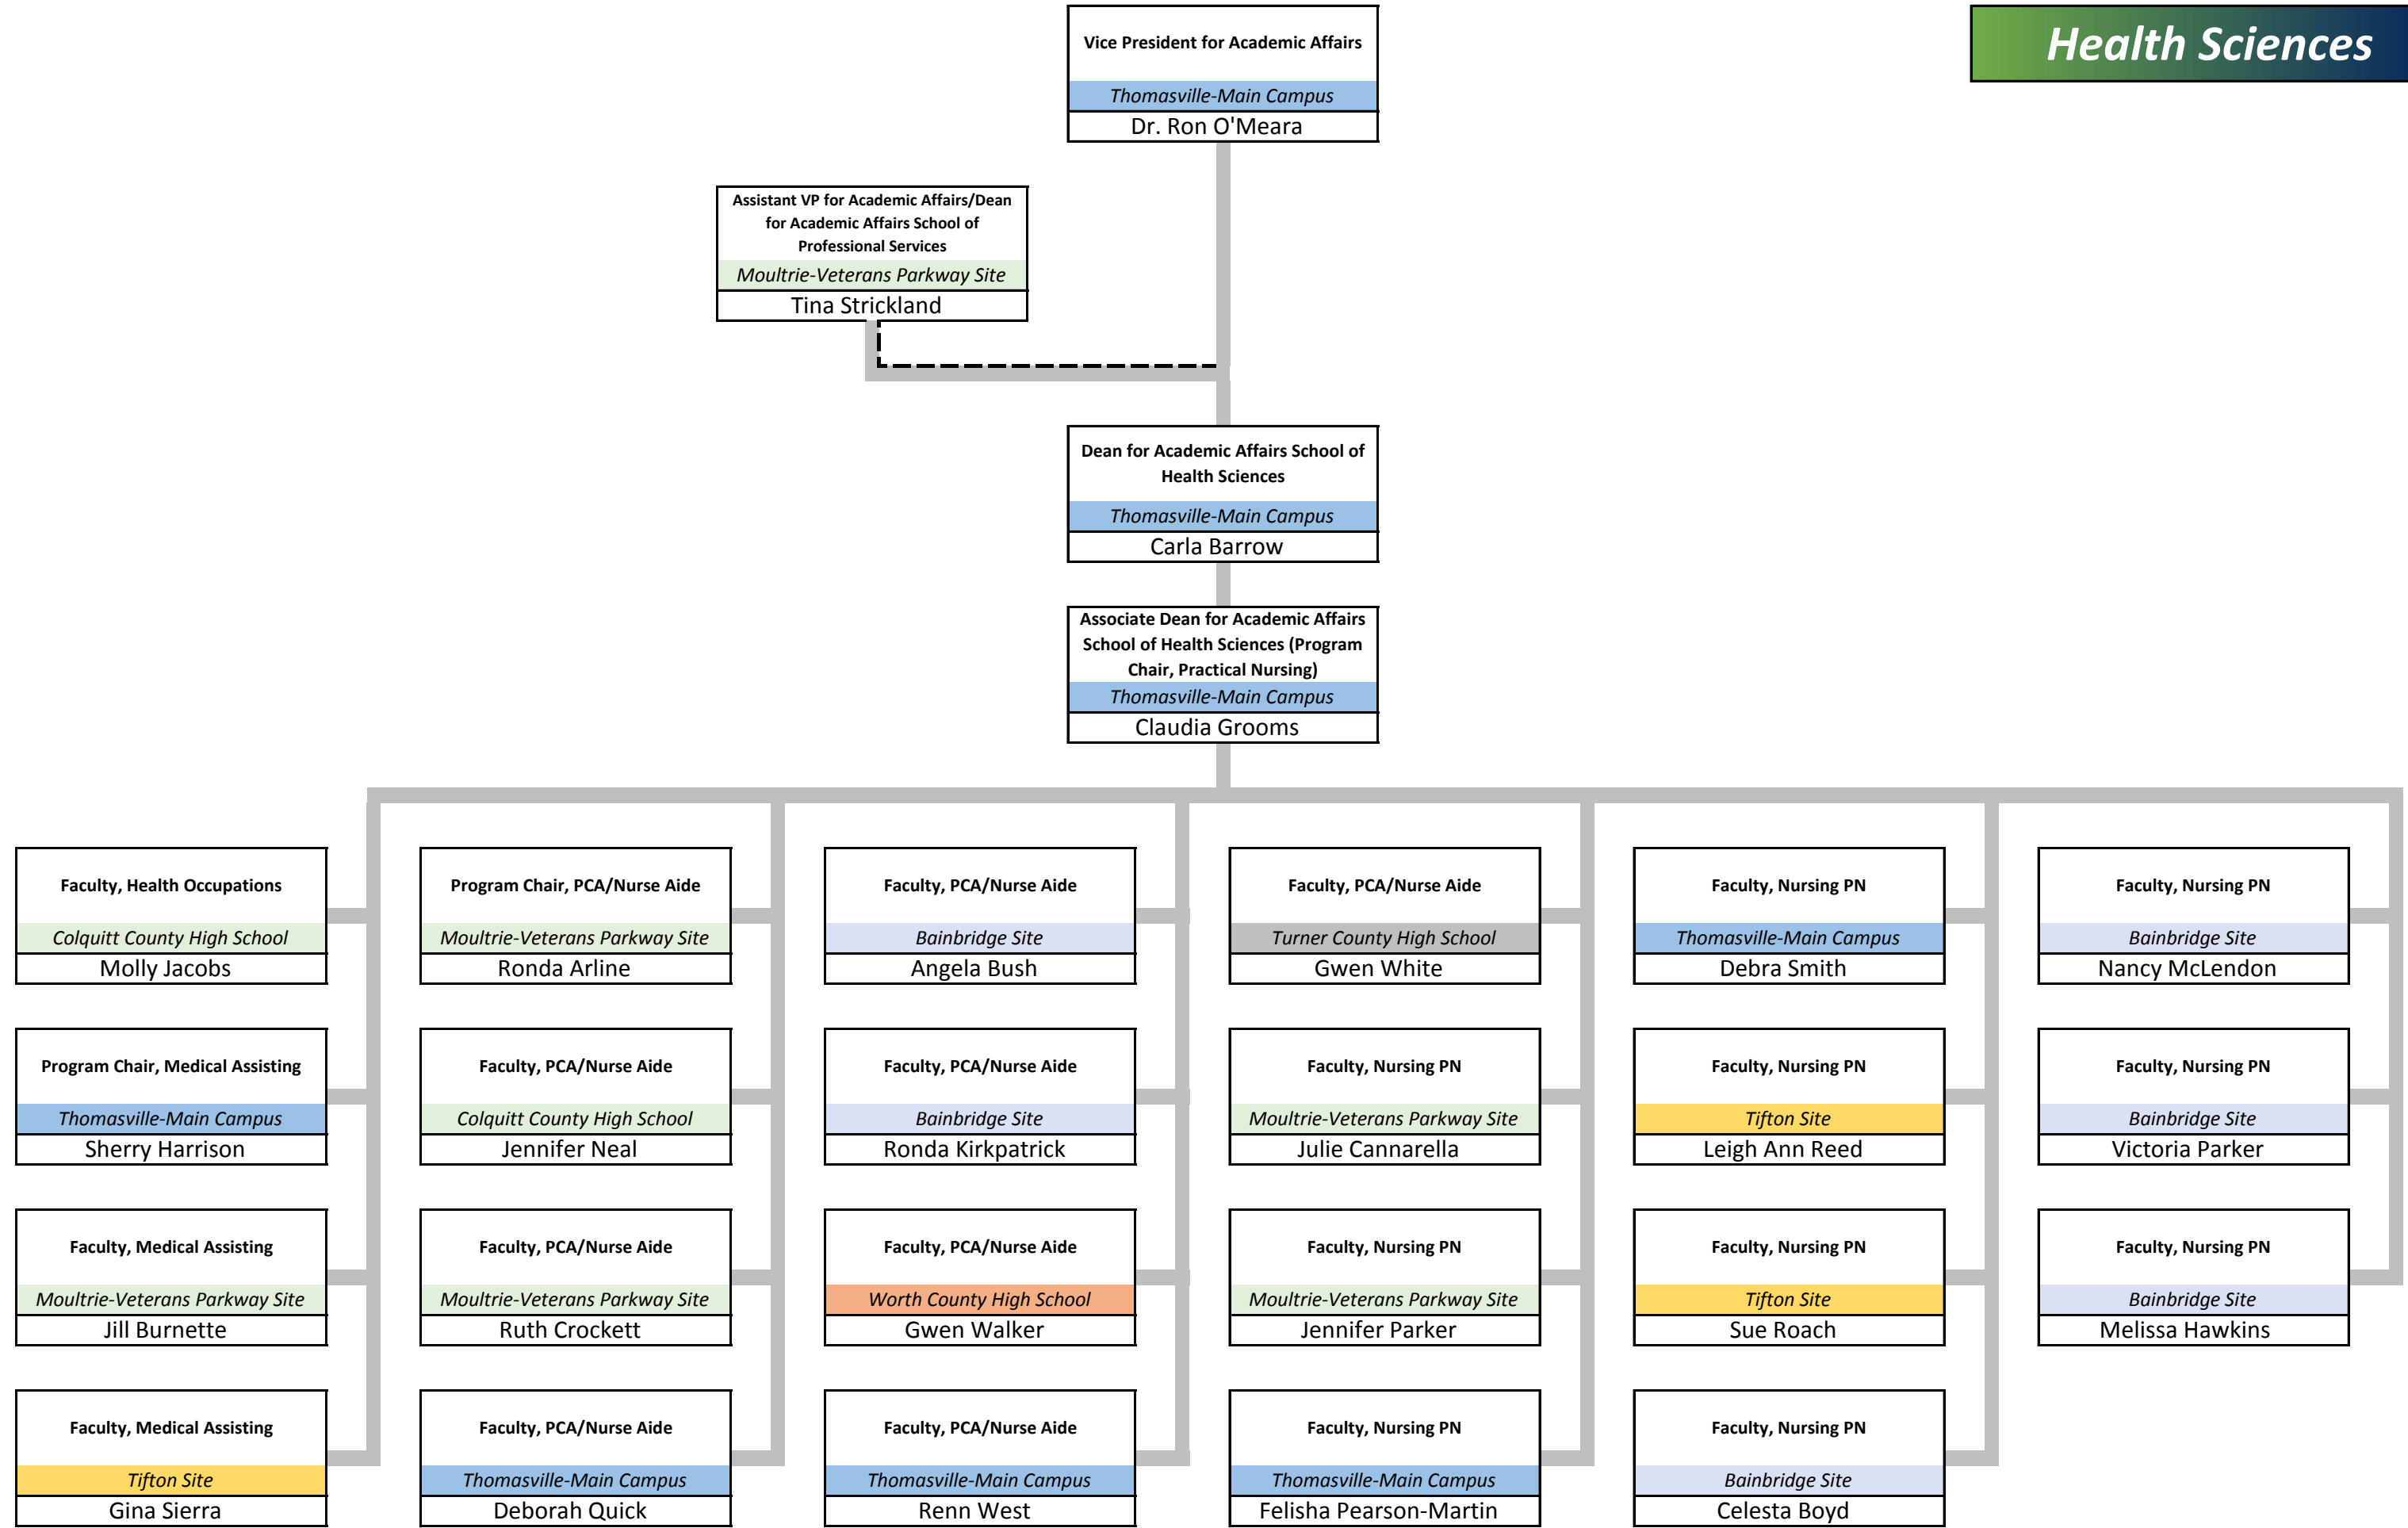

Academic Affairs

Health Sciences

Health Sciences

Health Sciences

Business

Vice President for Academic Affairs
Thomasville-Main Campus
Dr. Ron O'Meara

Assistant VP for Academic Affairs/Dean for Academic Affairs
School of Professional Services
Moultrie-Veterans Parkway Site
Tina Strickland