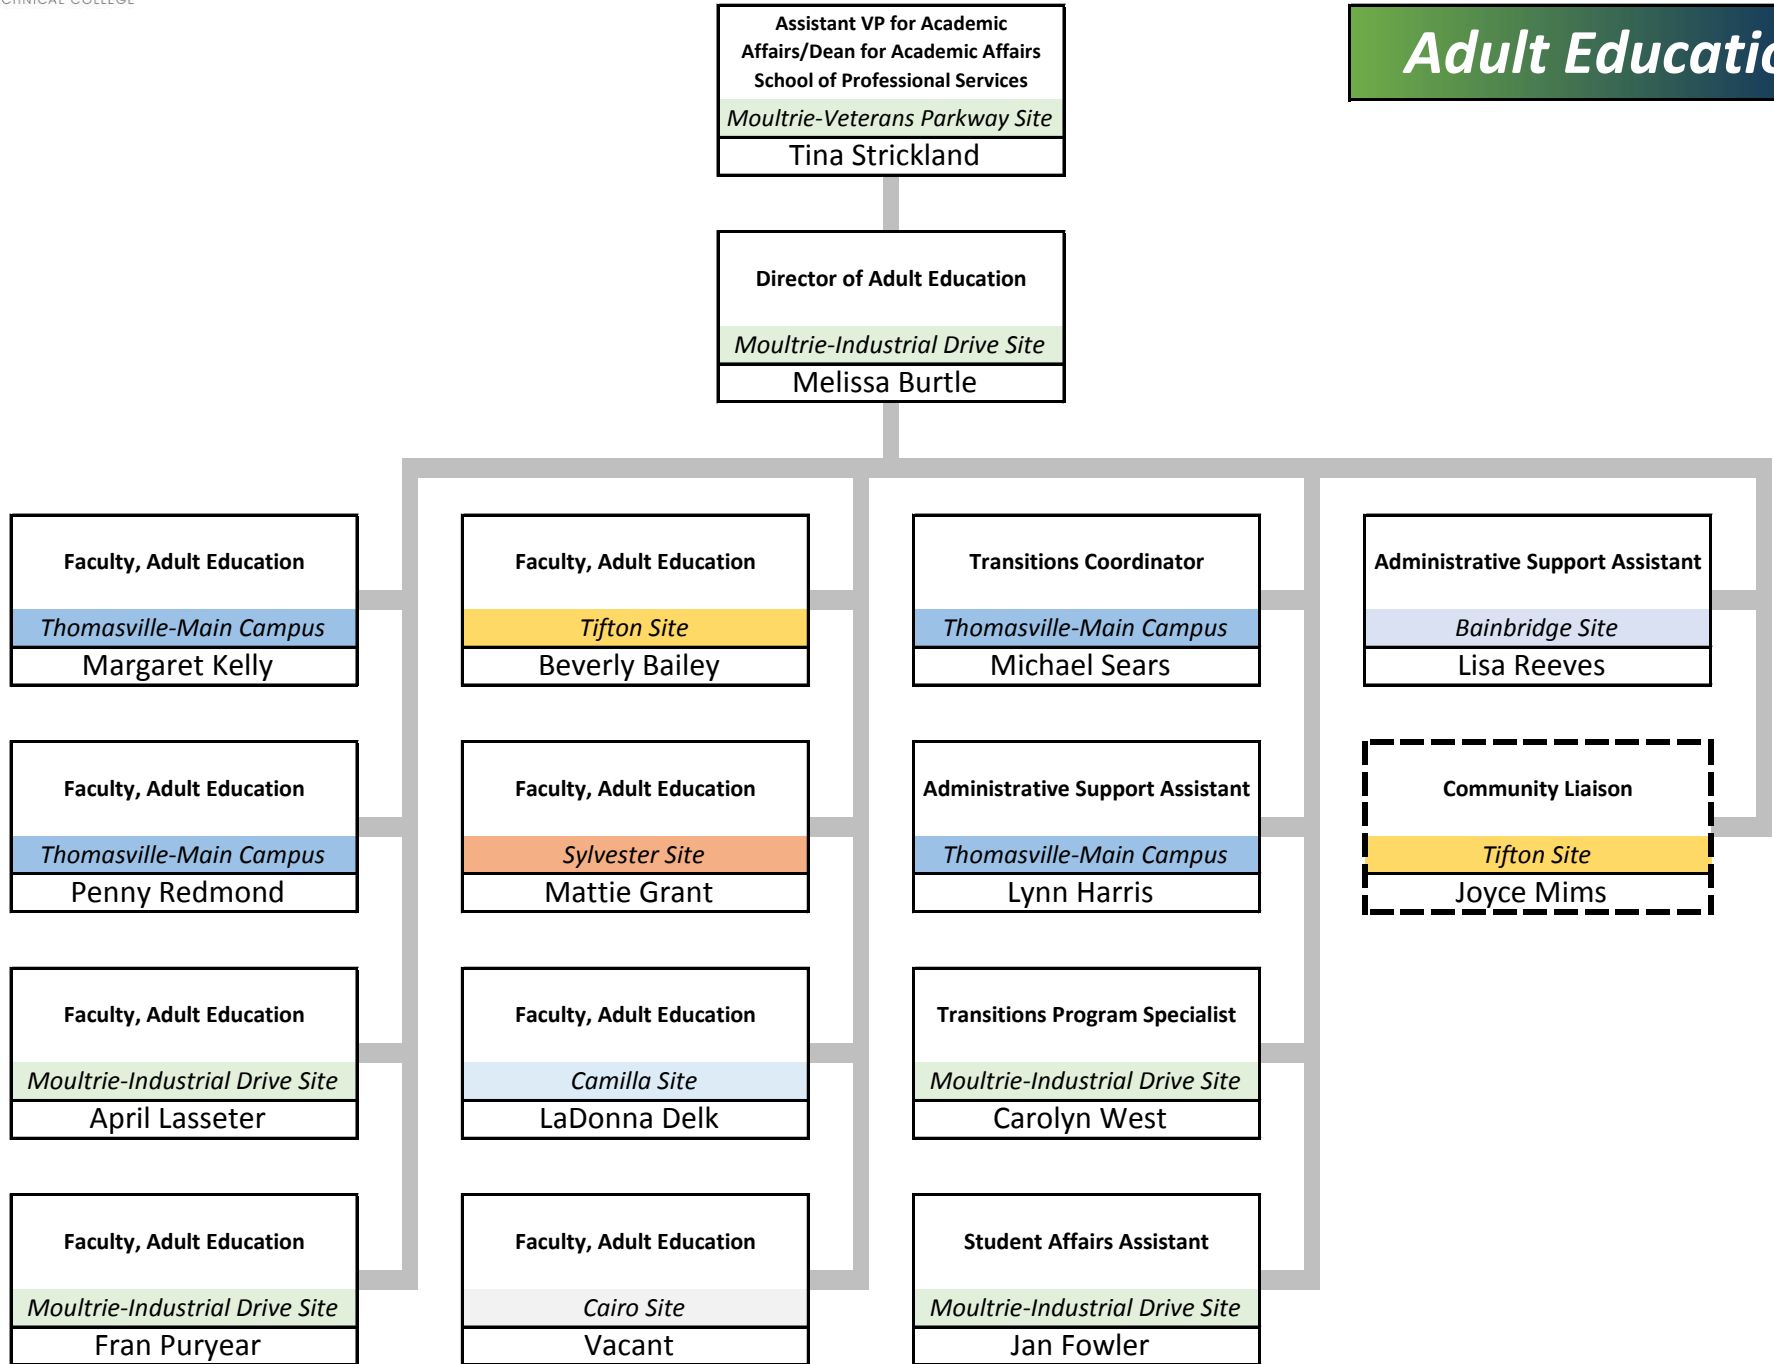

Faculty, Computer Information Systems
Tifton Site
Robert Stokes

Faculty, CNC Programming
Bainbridge Site
Marvin Bannister

Industrial Technology

Arts & Sciences

Professional Services

Adult Education

Adult Education