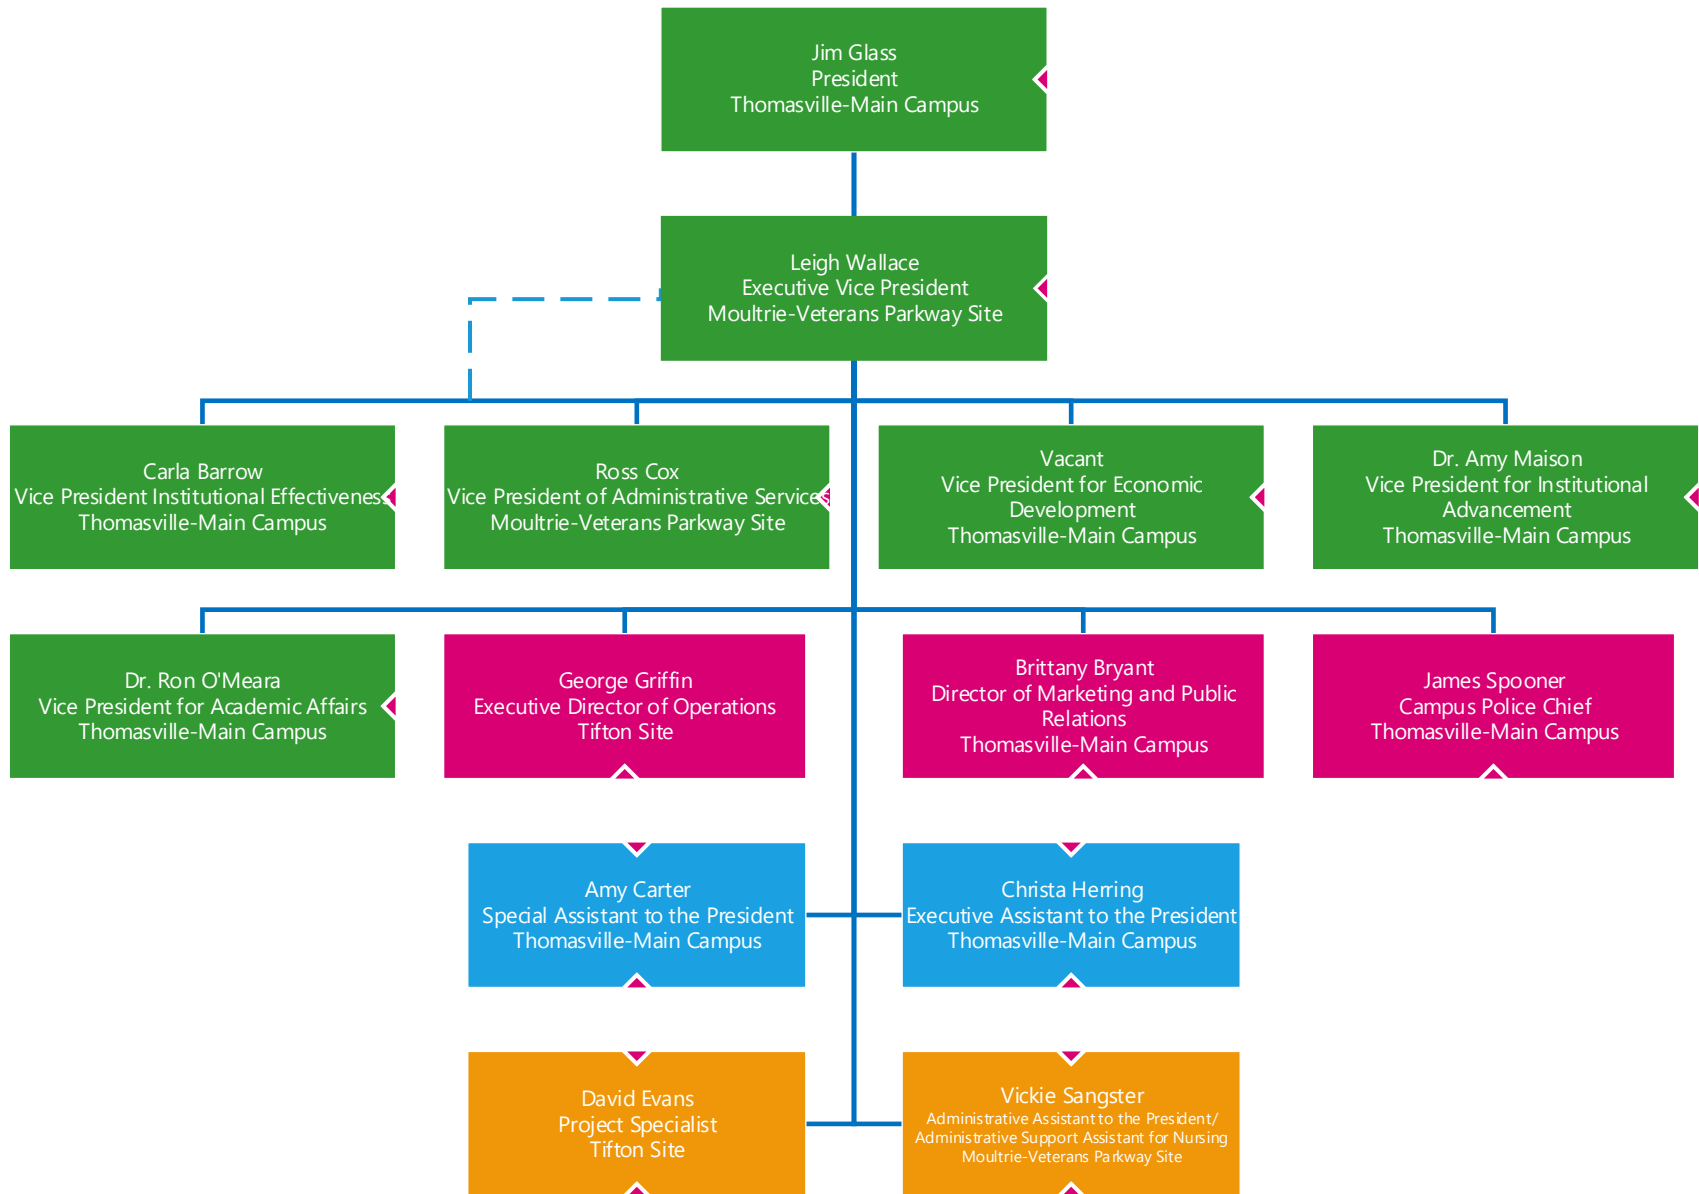

ORGANIZATIONAL CHART

LEGEND

Kathryn Kent
Dean for School of Arts and Sciences
Tifton Site

Dr. Saul Ramos Aguilar
Faculty, Biology, Anatomy and Physiology
Moultrie-Veterans Parkway Site

Dr. Jami Lacey
Faculty, Biology, Anatomy, and Physiology
Tifton Site

Dr. Martin Campa
Faculty, Faculty, Biology, Anatomy and
Physiology
Tifton Site

Joel Moore
Faculty, Faculty, Biology, Anatomy and
Physiology/Biology Lab Coordinator
Thomasville-Main Campus

Dr. Heidi Von Itter
Program Chair, Biology, Anatomy and
Physiology/Biology Lab Coordinator
Thomasville-Main Campus

Katherine Warren
Administrative Support Assistant
Tifton Site

Adjunct Faculty
Adjunct Faculty
All Campuses

Substitute Teachers
Substitute Teachers
All Campuses

Dr. Abby Carter
 Dean for School of Business and Industrial
 Technology
 Thomasville-Main Campus

Dr. Claudia Grooms
Dean for School of Health Sciences
Thomasville-Main Campus

Tara Rakestraw
Dean for School of
Professional Services

Samantha Bruner Faculty, Commercial Truck Driving Tifton Site

Robby Crawford Faculty, Commercial Truck Driving Bainbridge Site