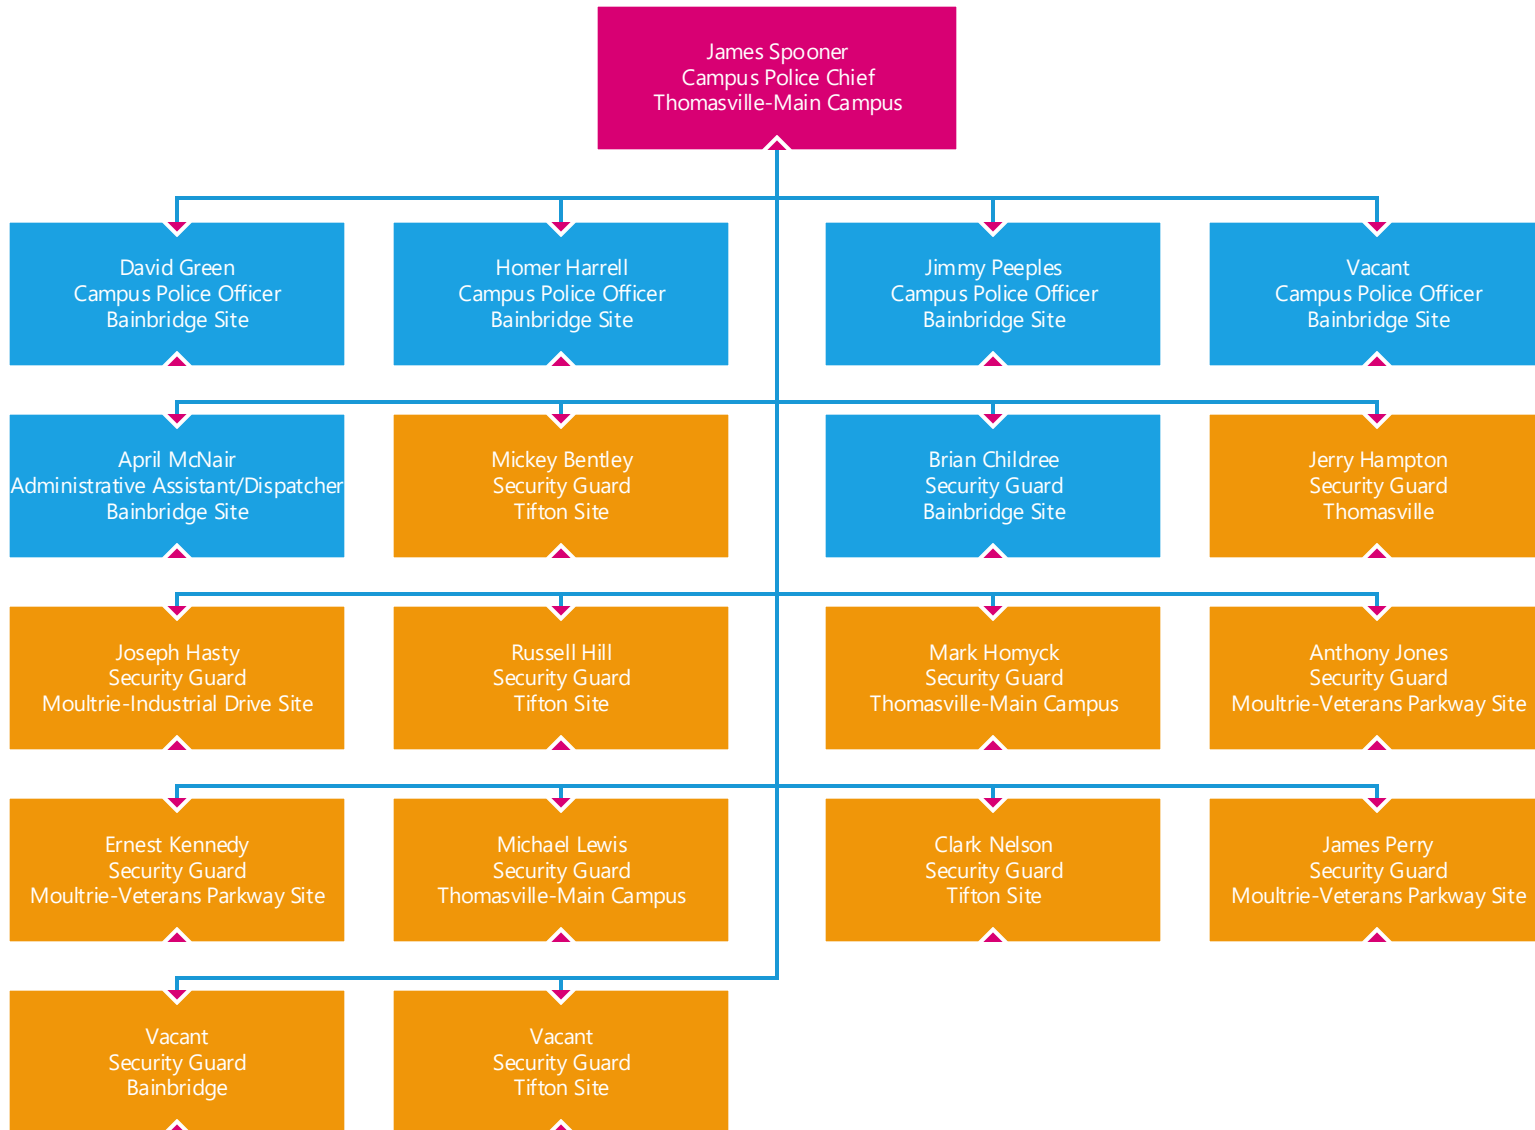

Steve Peacock
Project Specialist
Moultrie-Veterans Parkway Site

Caroline Pope
Receptionist
Thomasville-Main Campus

Paul Roberts
Financial Services Worker
Thomasville-Main Campus

Faye Taylor
Purchasing Technician
Moultrie-Veterans Parkway Site