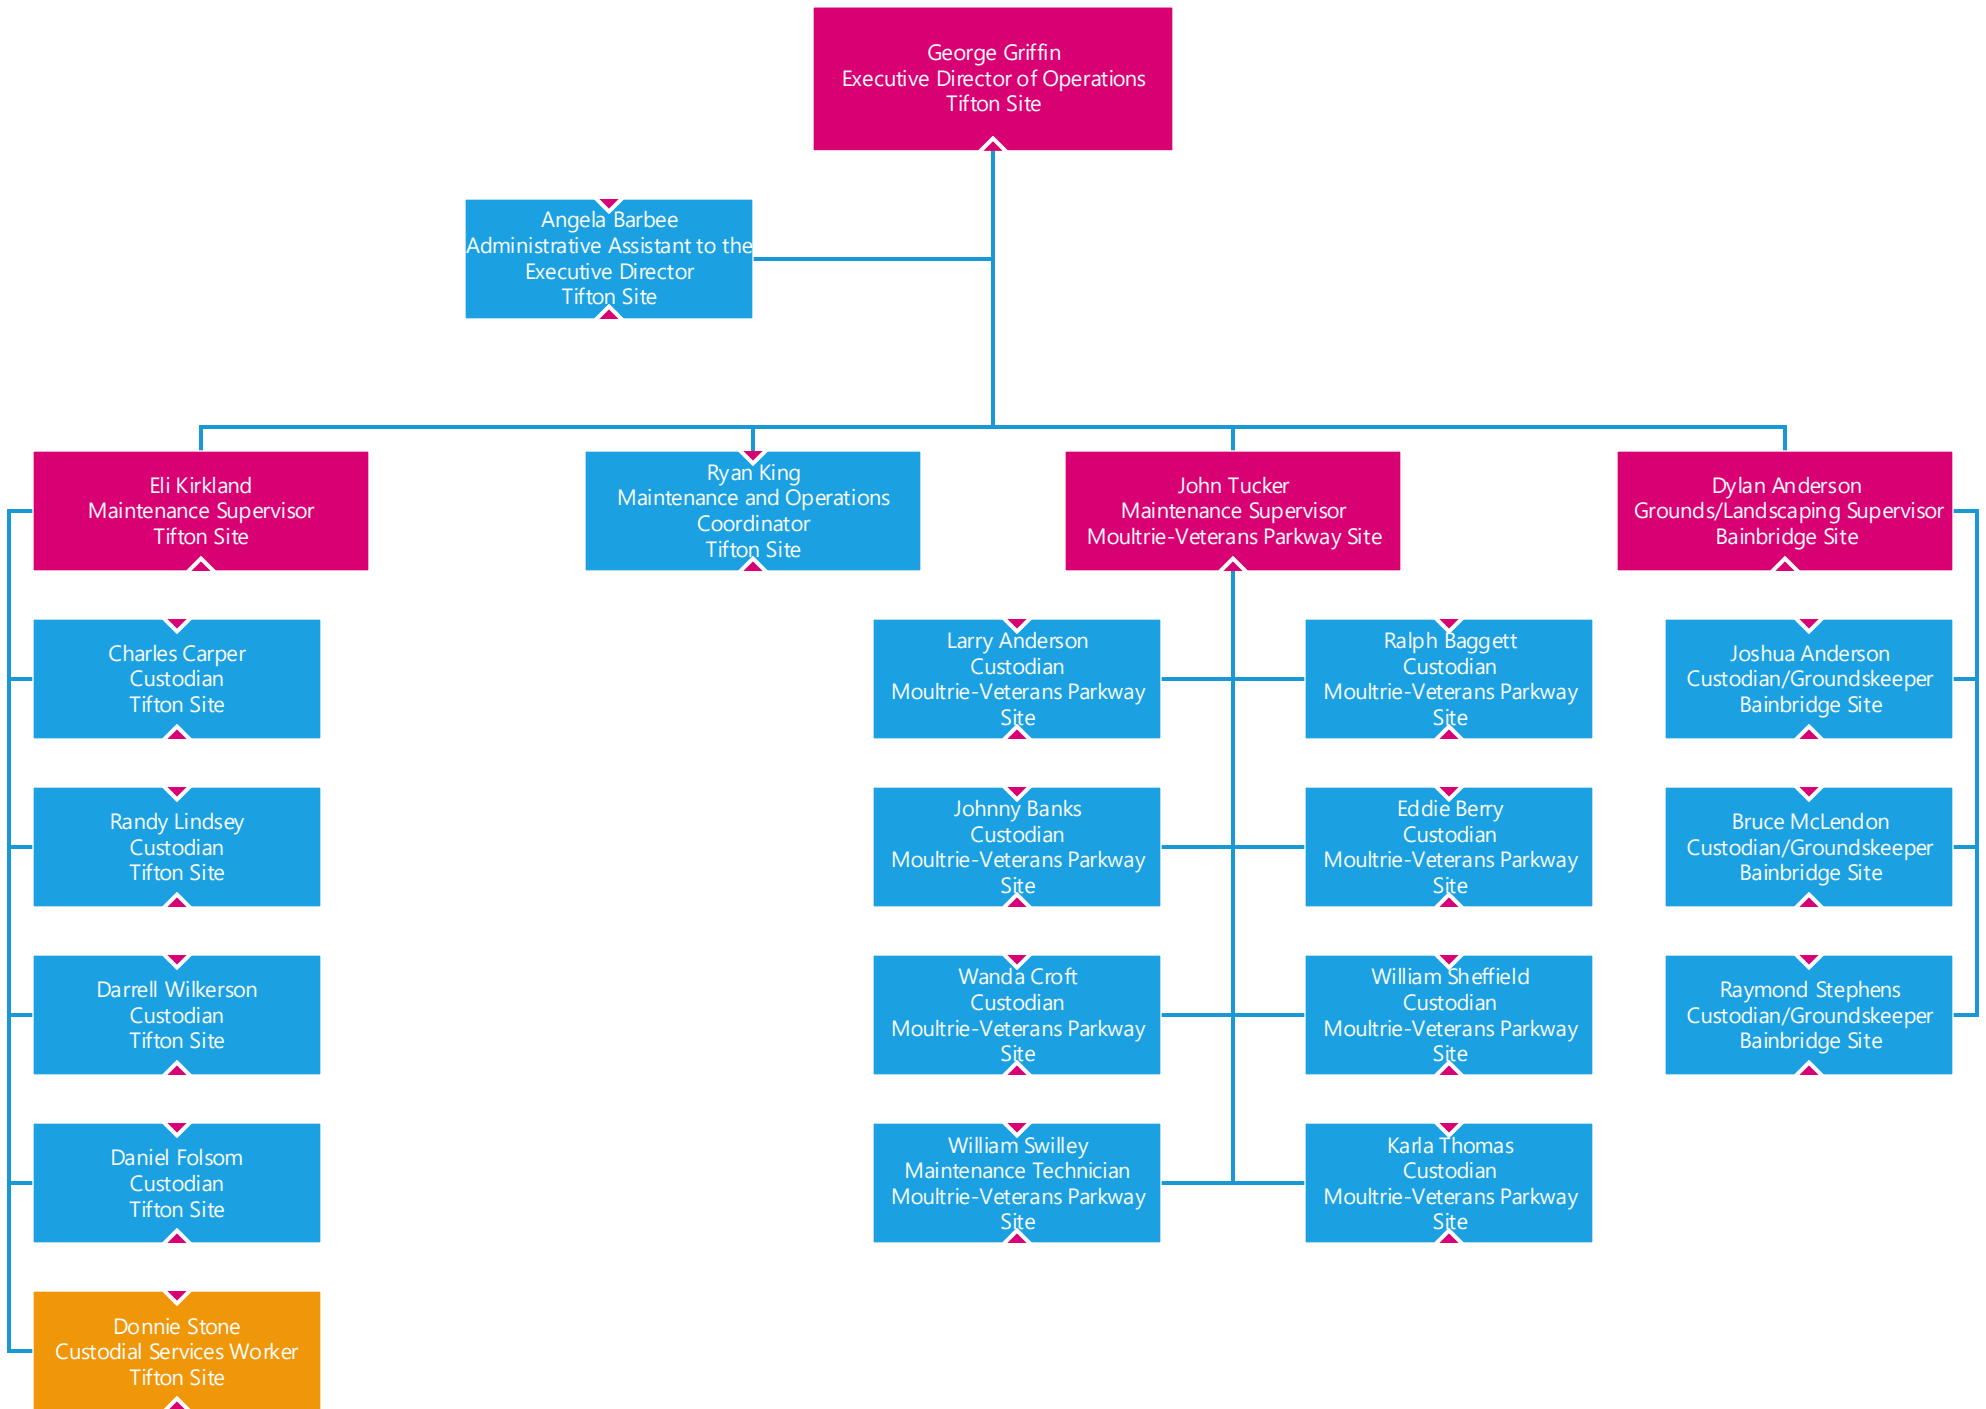

Carolyn West
Transitions Program Specialist
Tifton Site

Tiffany Green
Adult Education Coordinator
Bainbridge Site

Shannan Walker
Adult Education Coordinator-Curriculum and Instruction
Moultrie-Industrial Drive Site

Steve Peacock
Project Specialist
Moultrie-Veterans Parkway Site

Caroline Pope
Receptionist
Thomasville-Main Campus

Paul Roberts
Financial Services Worker
Thomasville-Main Campus

Faye Taylor
Purchasing Technician
Moultrie-Veterans Parkway Site