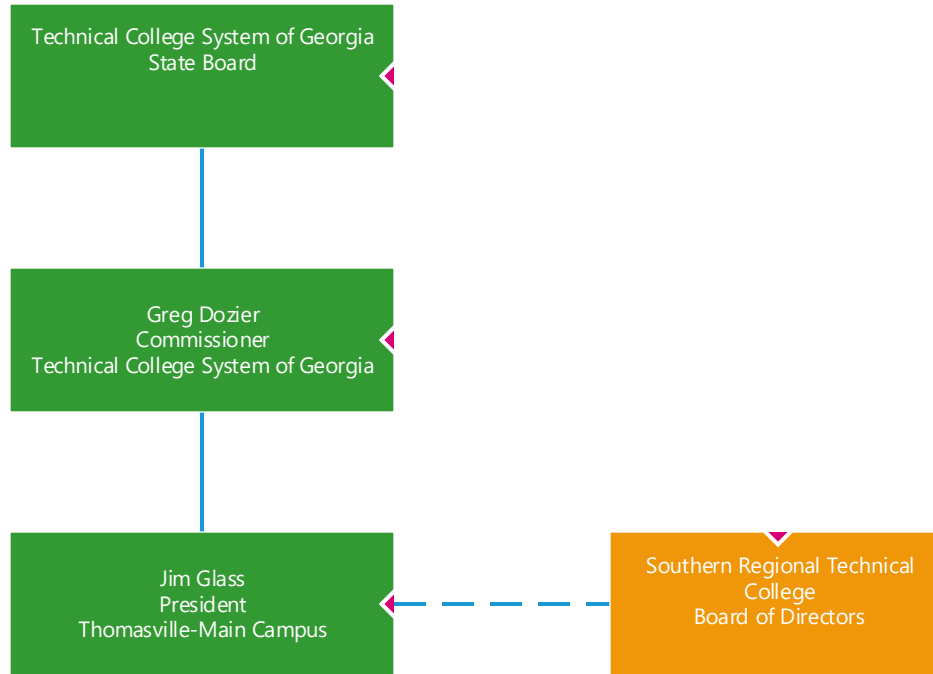

ORGANIZATIONAL CHART

LEGEND

Kathryn Kent
Dean for School of Arts and Sciences
Tifton Site

Dr. Saul Ramos Aguilar
Faculty, Biology, Anatomy and Physiology
Moultrie-Veterans Parkway Site

Dr. Jami Lacey
Faculty, Biology, Anatomy, and Physiology
Tifton Site

Dr. Martin Campa
Faculty, Faculty, Biology, Anatomy and
Physiology
Tifton Site

Joel Moore
Faculty, Faculty, Biology, Anatomy and
Physiology/Biology Lab Coordinator
Thomasville-Main Campus

Dr. Heidi Von Itter
Program Chair, Biology, Anatomy and
Physiology/Biology Lab Coordinator
Thomasville-Main Campus