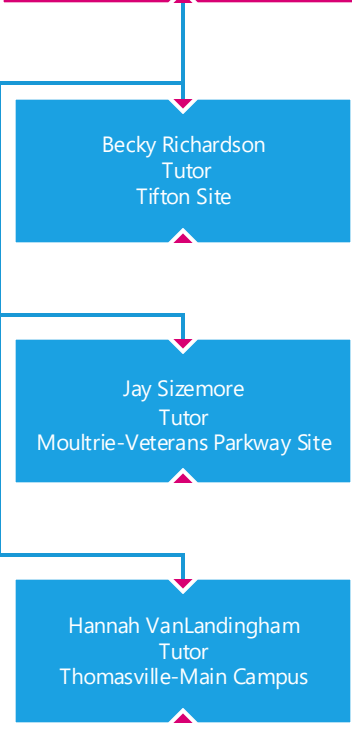

Substitute Teachers
Substitute Teachers
All Campuses

Jessica Barfield
Executive Director of Advisement and Professional
Development and Program Chair, Early Childhood
Care and Education
Thomasville-Main Campus

Becky Richardson
Tutor
Tifton Site

Jay Sizemore
Tutor
Moultrie-Veterans Parkway Site

Hannah VanLandingham
Tutor
Thomasville-Main Campus

Ross Cox
Vice President of Administrative Services
Moultrie-Veterans Parkway Site