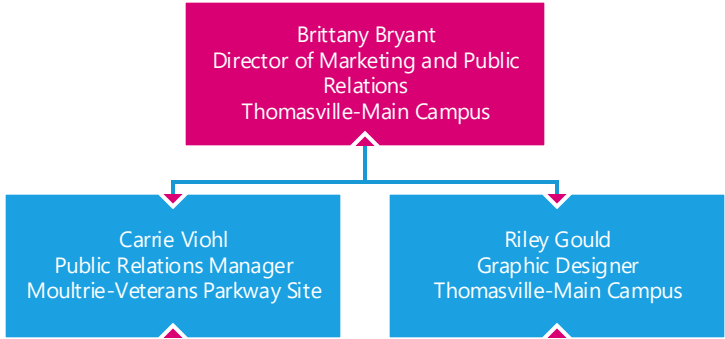

Steve Peacock
Project Specialist
Moultrie-Veterans Parkway Site

Caroline Pope
Receptionist
Thomasville-Main Campus

Paul Roberts
Financial Services Worker
Thomasville-Main Campus

Faye Taylor
Purchasing Technician
Moultrie-Veterans Parkway Site

Leigh Wallace
Executive Vice President
Moultrie-Veterans Parkway Site

Lisa Griffin
Student Affairs Director
Moultrie-Veterans Parkway Site

Wanda Hancock
Student Affairs Director
Thomasville-Main Campus

Rosario Martinez Estrada
Admissions Specialist
Tifton Site