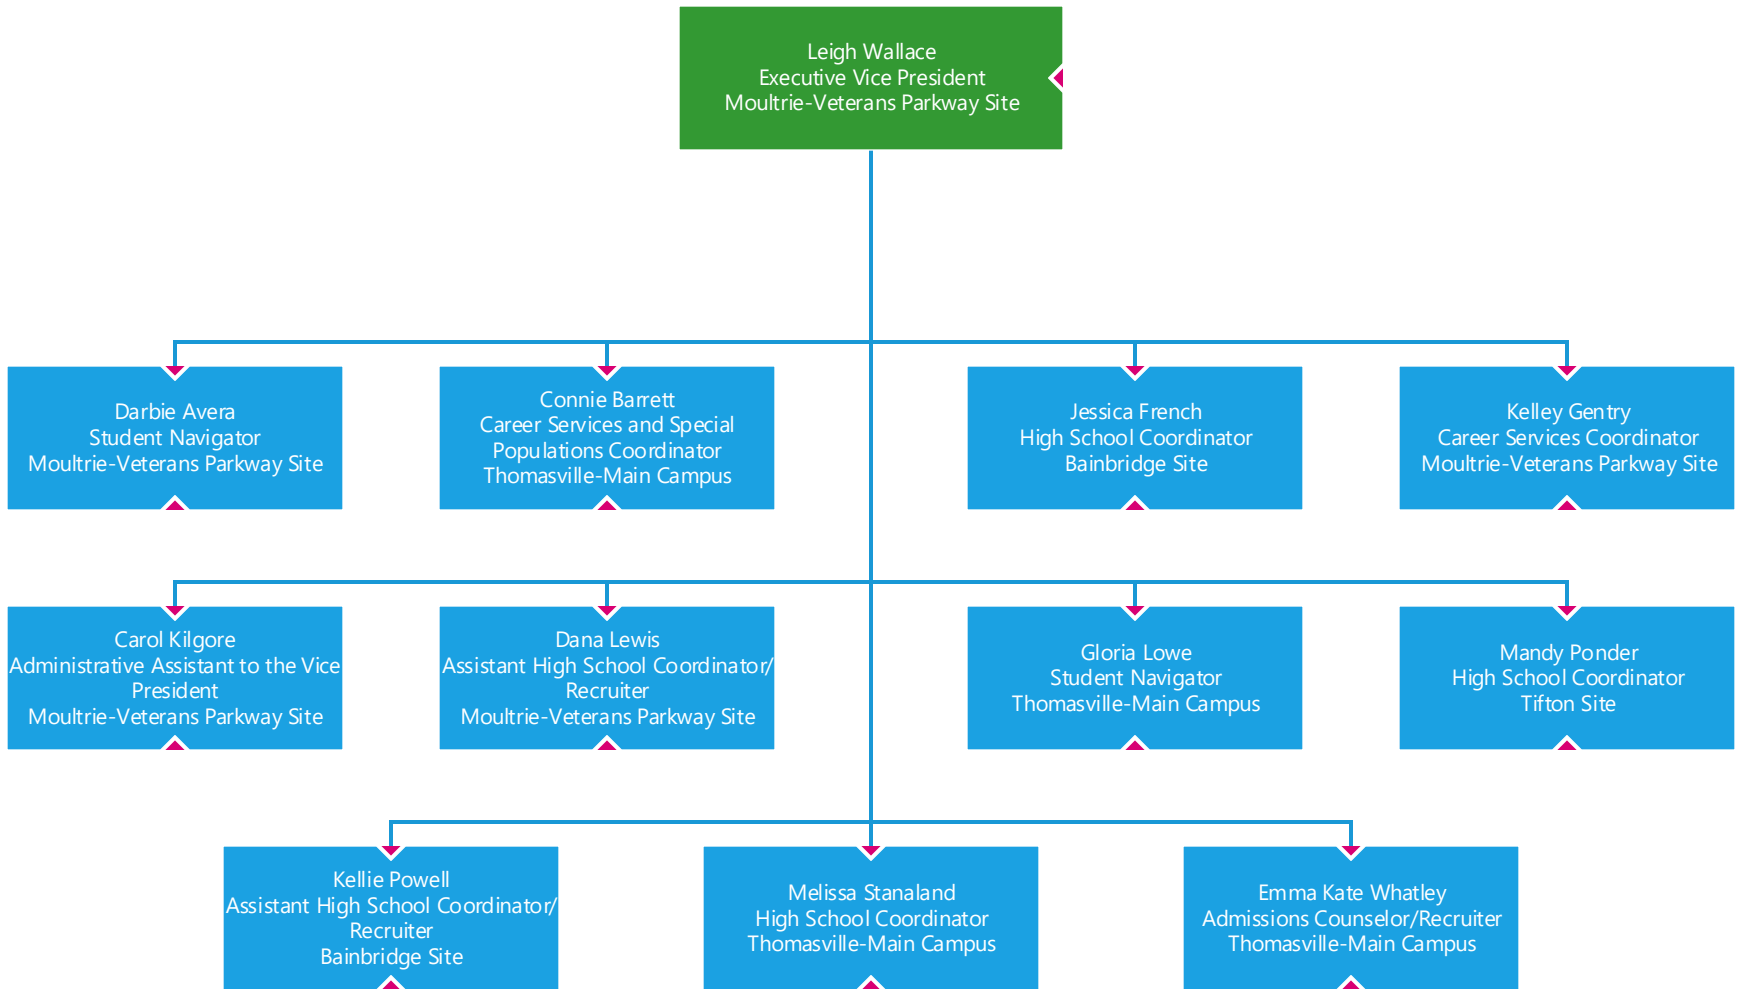

Steve Peacock
Project Specialist
Moultrie-Veterans Parkway Site

Caroline Pope
Receptionist
Thomasville-Main Campus

Paul Roberts
Financial Services Worker
Thomasville-Main Campus

Faye Taylor
Purchasing Technician
Moultrie-Veterans Parkway Site