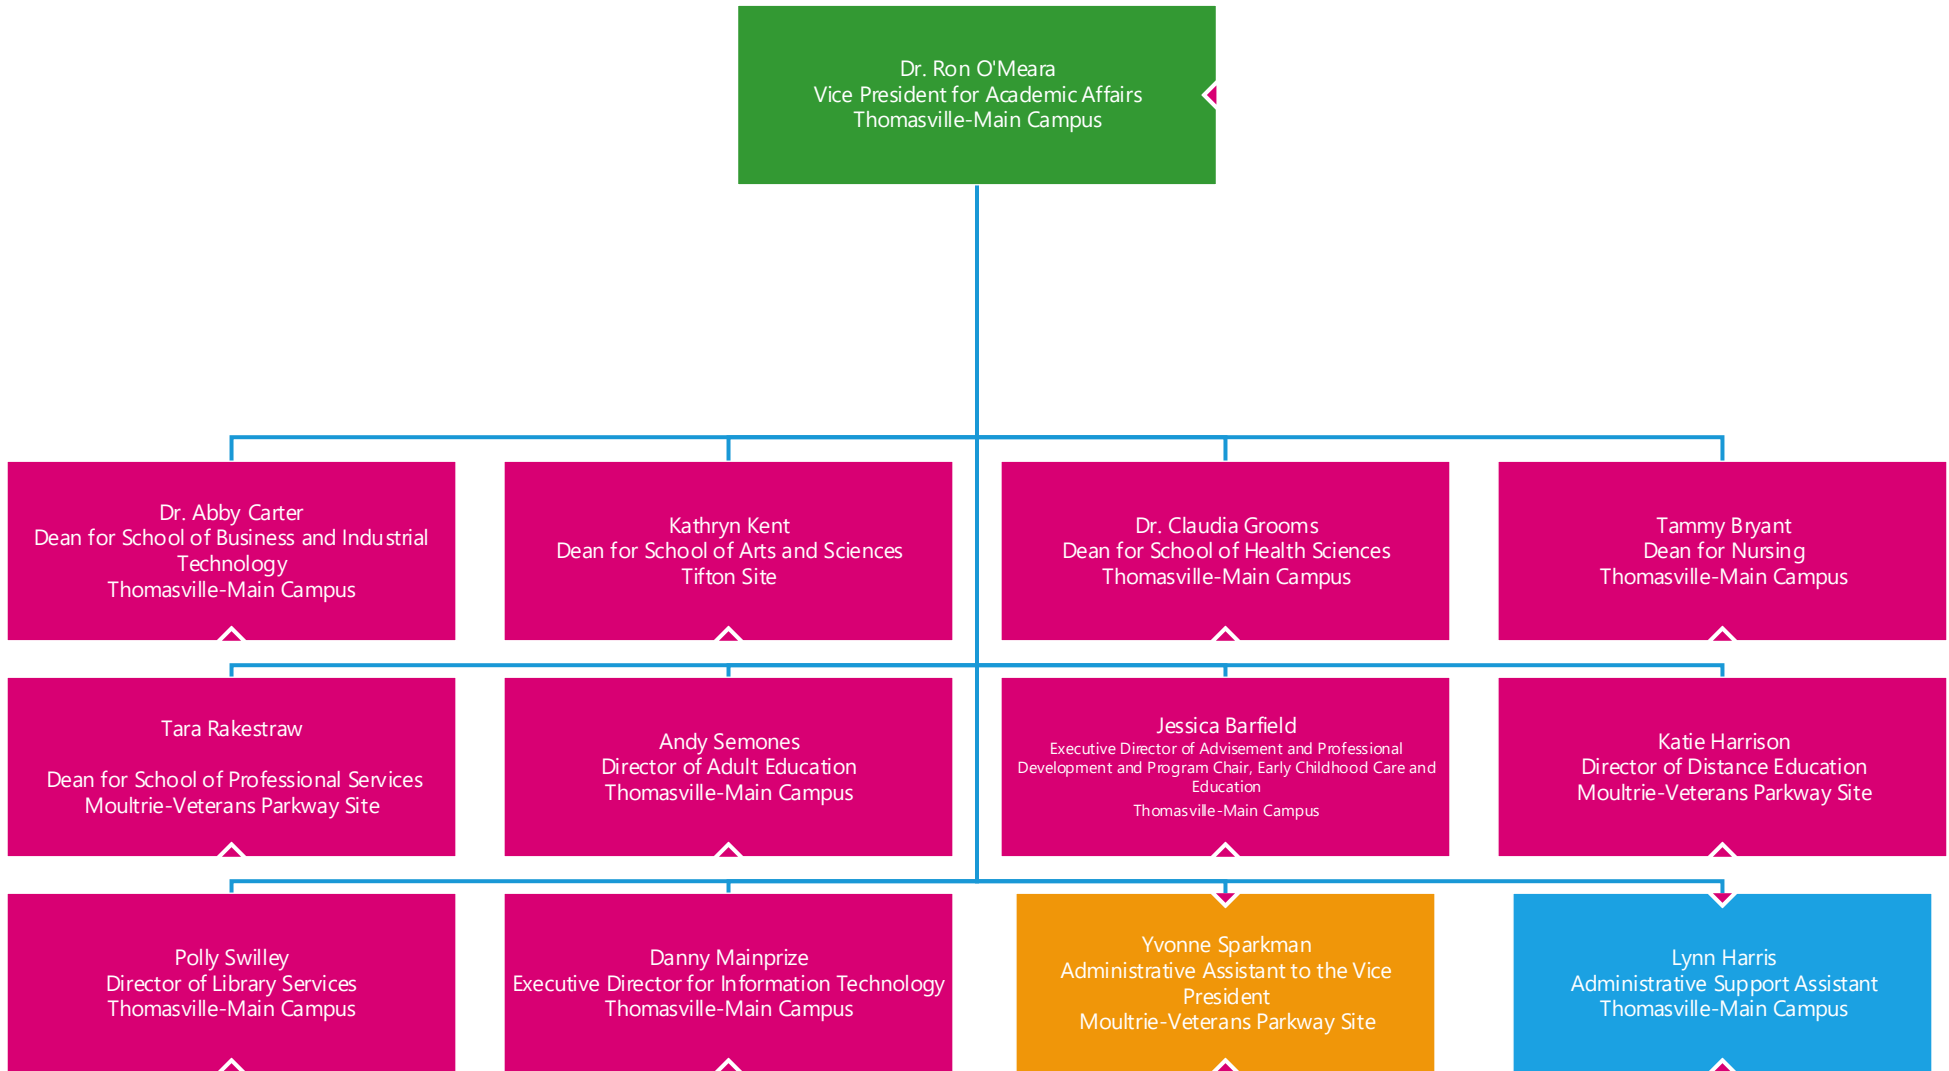

ORGANIZATIONAL CHART

LEGEND

Kathryn Kent
Dean for School of Arts and Sciences
Tifton Site

Dr. Saul Ramos Aguilar
Faculty, Biology, Anatomy and Physiology
Moultrie-Veterans Parkway Site

Dr. Jami Lacey
Faculty, Biology, Anatomy, and Physiology
Tifton Site

Dr. Martin Campa
Faculty, Faculty, Biology, Anatomy and
Physiology
Tifton Site

Joel Moore
Faculty, Faculty, Biology, Anatomy and
Physiology/Biology Lab Coordinator
Thomasville-Main Campus

Dr. Heidi Von Itter
Program Chair, Biology, Anatomy and
Physiology/Biology Lab Coordinator
Thomasville-Main Campus

Katherine Warren
Administrative Support Assistant
Tifton Site

Adjunct Faculty
Adjunct Faculty
All Campuses

Substitute Teachers
Substitute Teachers
All Campuses

Dr. Abby Carter
 Dean for School of Business and Industrial
 Technology
 Thomasville-Main Campus

Dr. Claudia Grooms
Dean for School of Health Sciences
Thomasville-Main Campus

Tara Rakestraw
Dean for School of
Professional Services

Samantha Bruner Faculty, Commercial Truck Driving Tifton Site

Robby Crawford Faculty, Commercial Truck Driving Bainbridge Site