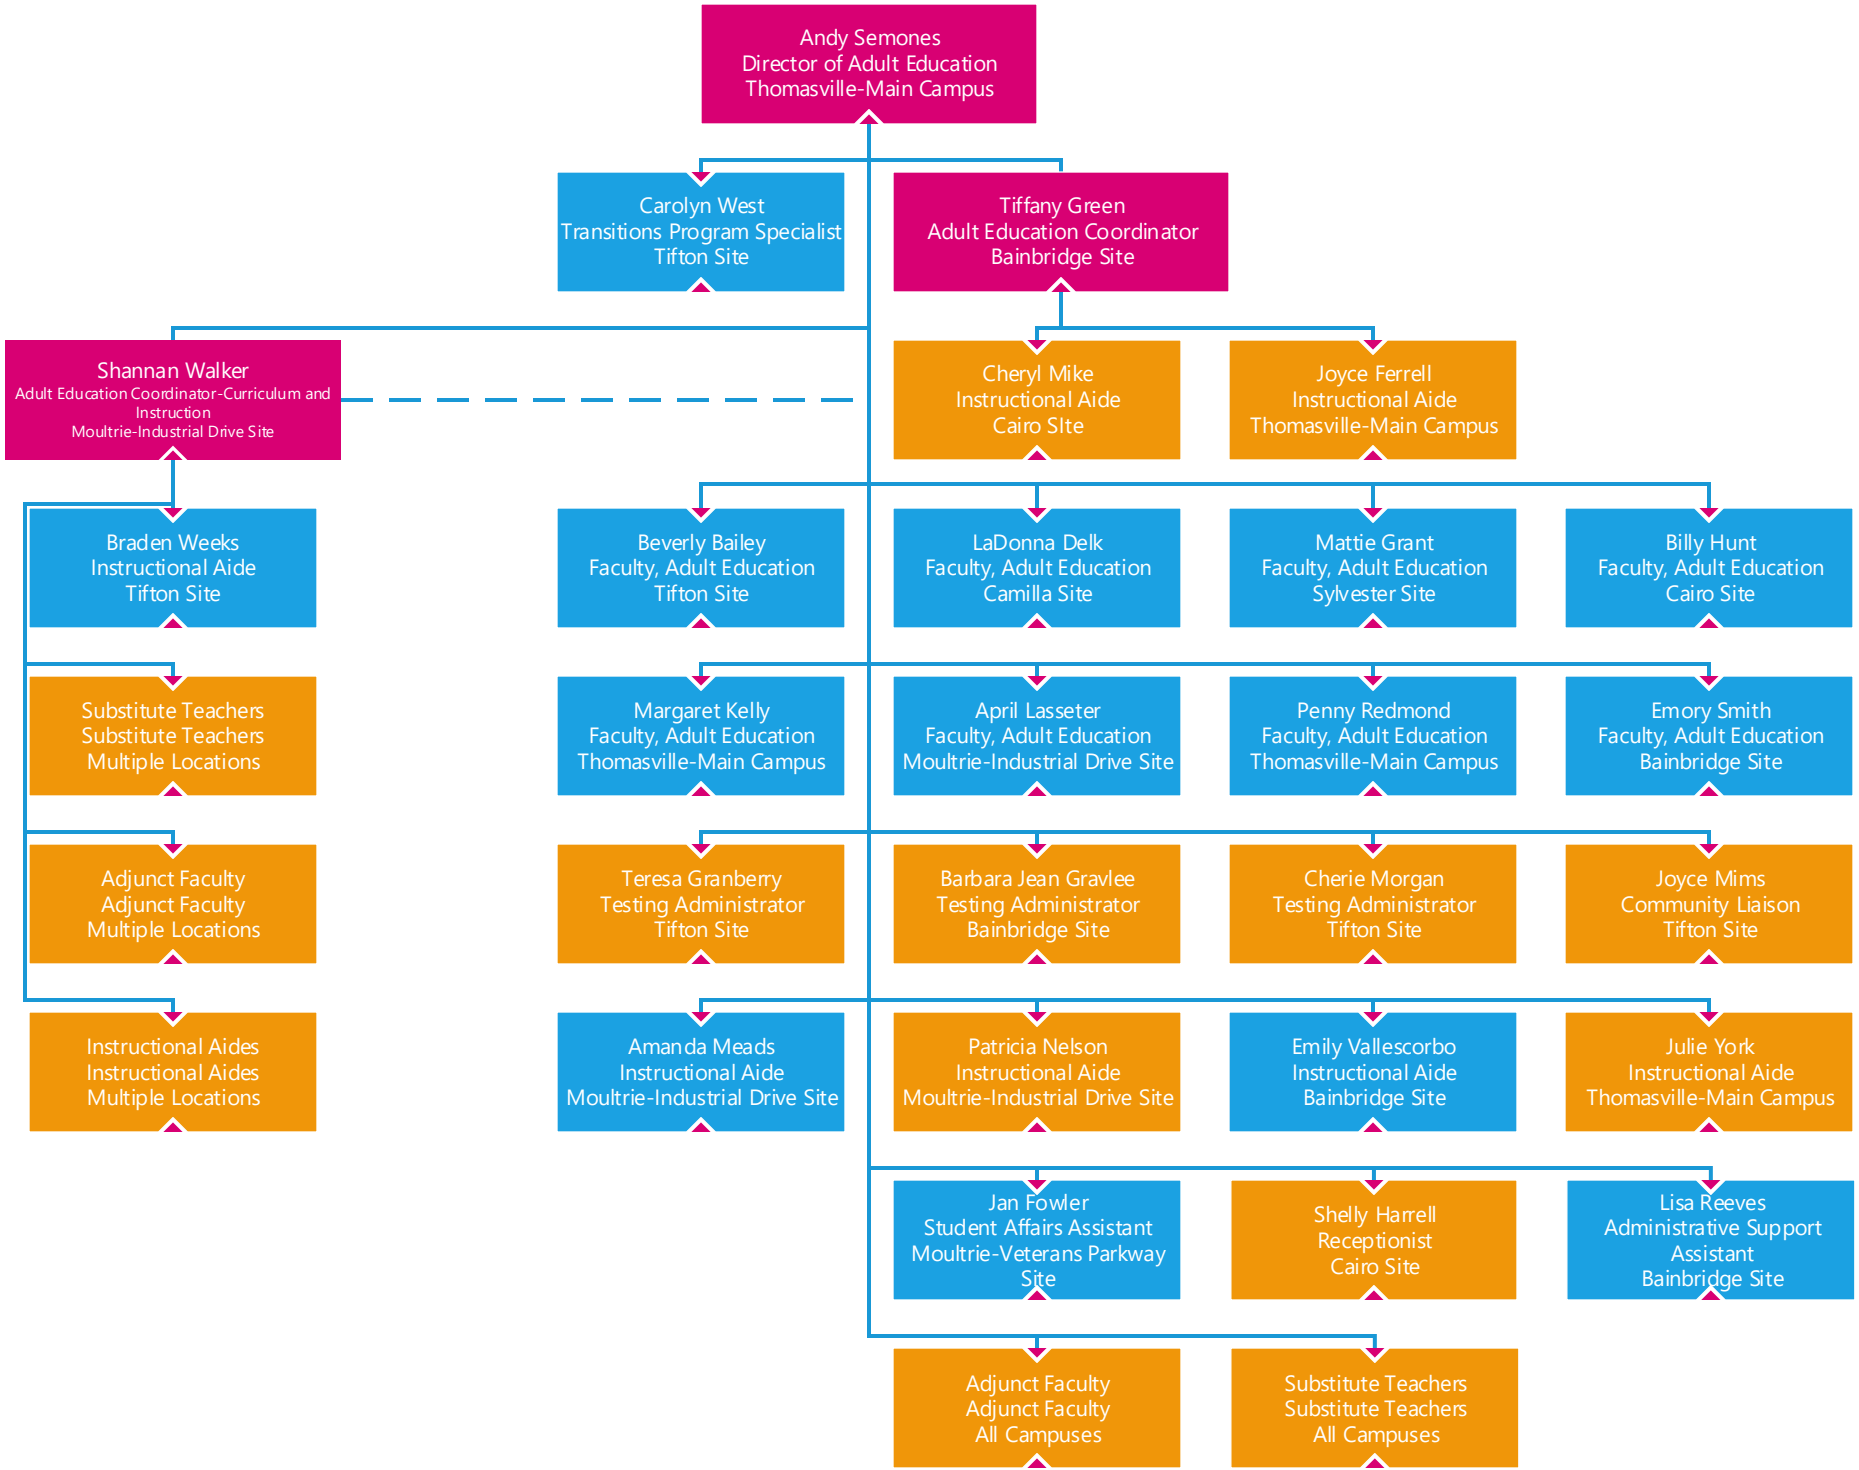

Andy Semones
Director of Adult Education
Thomasville-Main Campus

Carolyn West
Transitions Program Specialist
Tifton Site

Tiffany Green
Adult Education Coordinator
Bainbridge Site

Shannan Walker
Adult Education Coordinator-Curriculum and Instruction
Moultrie-Industrial Drive Site

Cheryl Mike
Instructional Aide
Cairo Site

Joyce Ferrell
Instructional Aide
Thomasville-Main Campus

Braden Weeks
Instructional Aide
Tifton Site

Beverly Bailey
Faculty, Adult Education
Tifton Site

LaDonna Delk
Faculty, Adult Education
Camilla Site

Mattie Grant
Faculty, Adult Education
Sylvester Site

Billy Hunt
Faculty, Adult Education
Cairo Site

Substitute Teachers
Substitute Teachers
Multiple Locations

Margaret Kelly
Faculty, Adult Education
Thomasville-Main Campus

April Lasseter
Faculty, Adult Education
Moultrie-Industrial Drive Site

Penny Redmond
Faculty, Adult Education
Thomasville-Main Campus

Emory Smith
Faculty, Adult Education
Bainbridge Site

Adjunct Faculty
Adjunct Faculty
Multiple Locations

Teresa Granbery
Testing Administrator
Tifton Site

Barbara Jean Gravlee
Testing Administrator
Bainbridge Site

Cherie Morgan
Testing Administrator
Tifton Site

Joyce Mims
Community Liaison
Tifton Site

Instructional Aides
Instructional Aides
Multiple Locations

Amanda Meads
Instructional Aide
Moultrie-Industrial Drive Site

Patricia Nelson
Instructional Aide
Moultrie-Industrial Drive Site

Emily Vallescorbo
Instructional Aide
Bainbridge Site

Julie York
Instructional Aide
Thomasville-Main Campus

Jan Fowler
Student Affairs Assistant
Moultrie-Veterans Parkway Site

Shelly Harrell
Receptionist
Cairo Site

Lisa Reeves
Administrative Support Assistant
Bainbridge Site

Adjunct Faculty
Adjunct Faculty
All Campuses

Substitute Teachers
Substitute Teachers
All Campuses