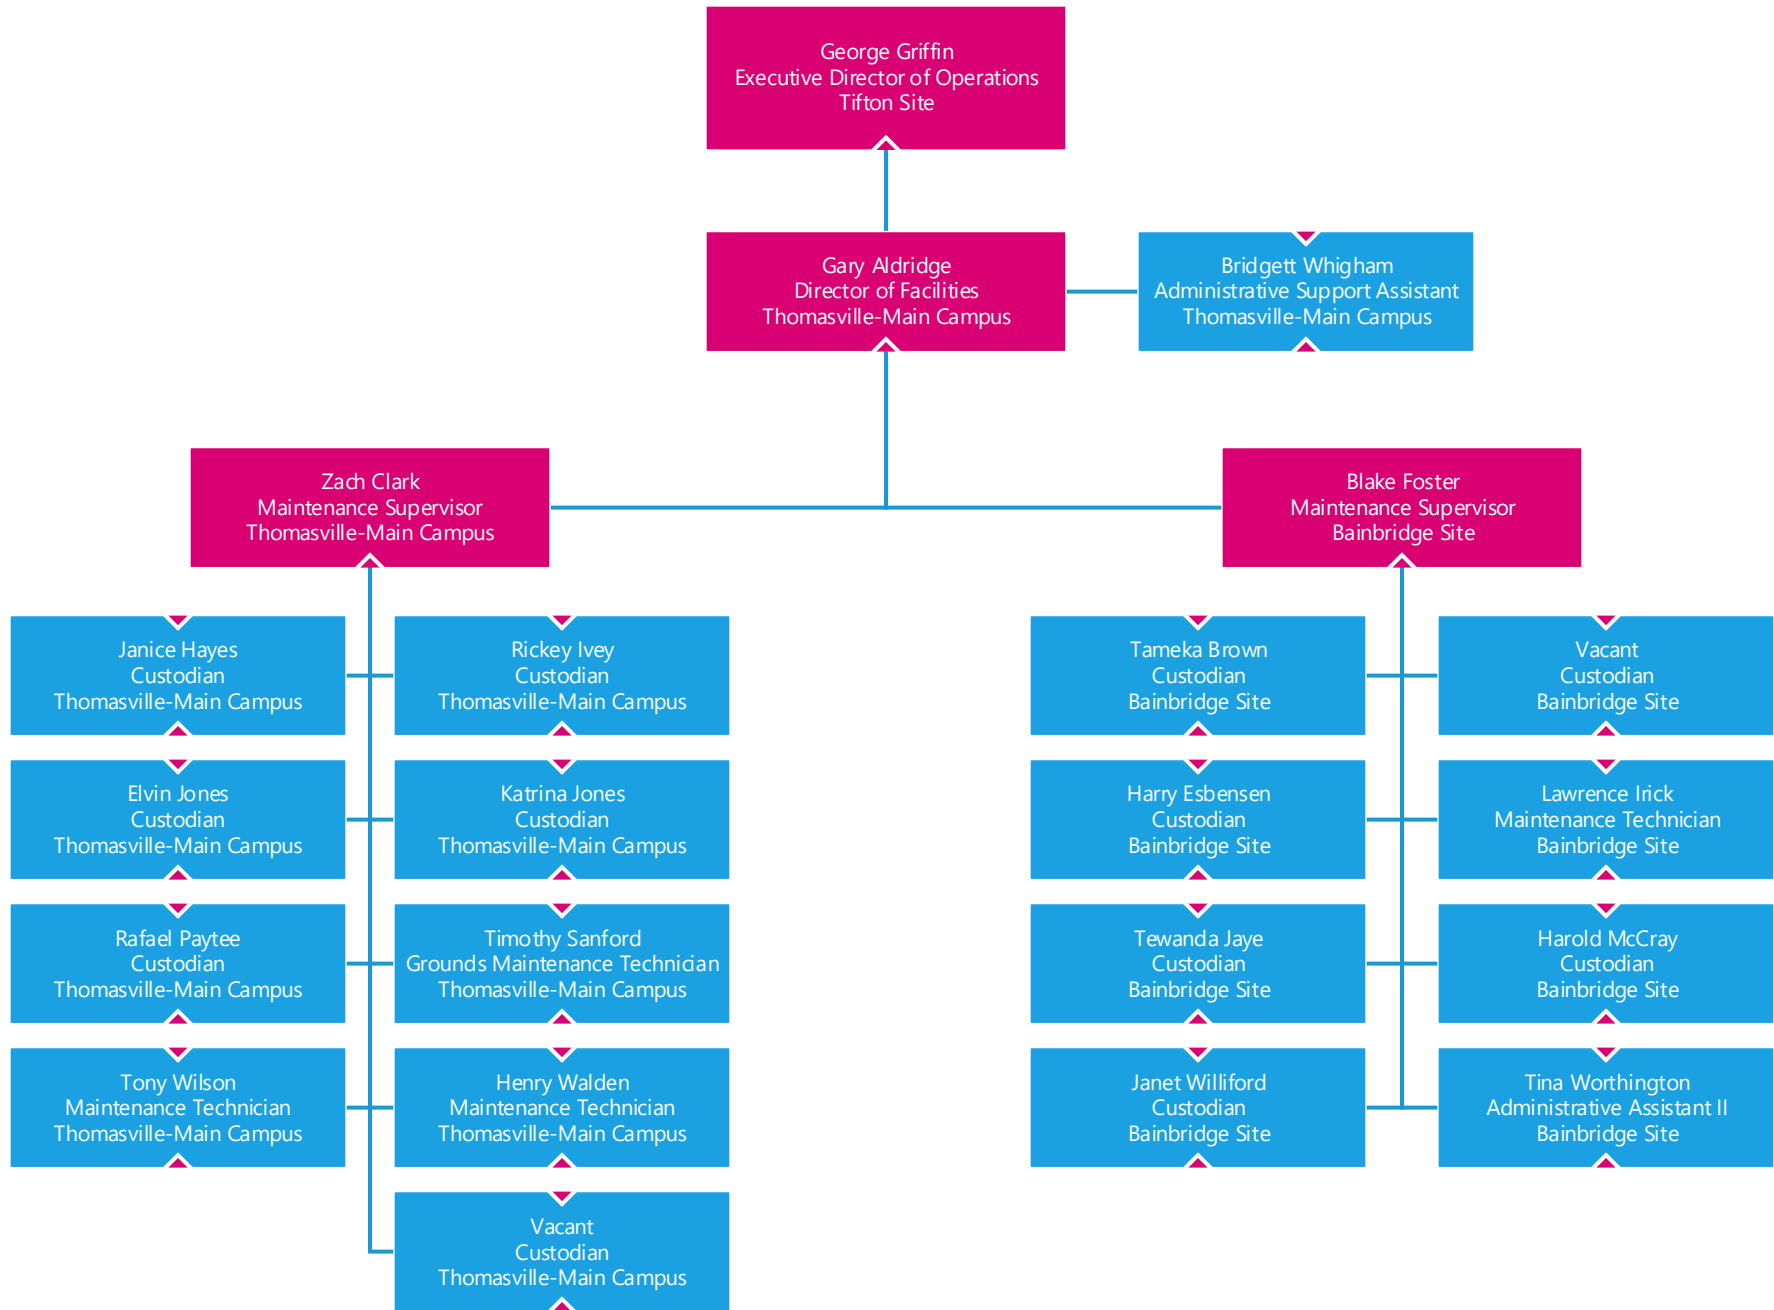

Steve Peacock
Project Specialist
Moultrie-Veterans Parkway Site

Caroline Pope
Receptionist
Thomasville-Main Campus

Paul Roberts
Financial Services Worker
Thomasville-Main Campus

Faye Taylor
Purchasing Technician
Moultrie-Veterans Parkway Site