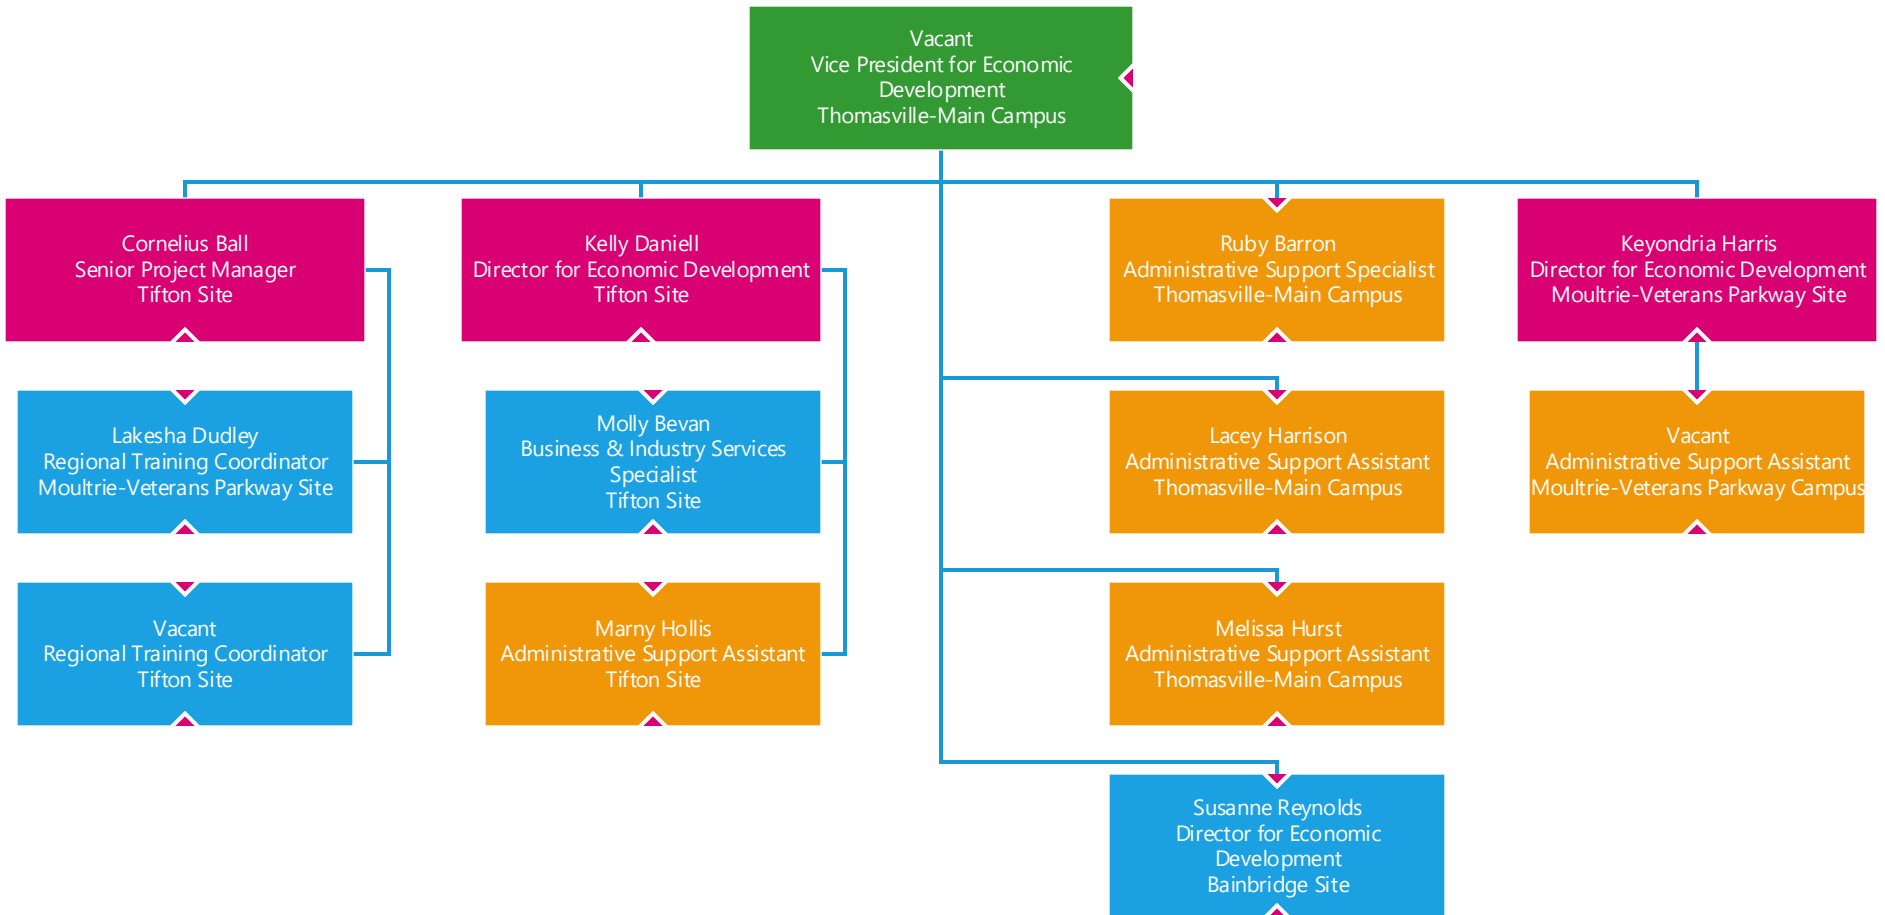

Jennifer Simpson
Human Resources Project Specialist
Thomasville-Main Campus

Bonita Mitchell
Purchasing Technician
Thomasville-Main Campus

Steven Morrow
Motor Vehicle Operator
Thomasville-Main Campus

Carol Peppers
Administrative Operations Specialist
Thomasville-Main Campus

Steve Peacock
Project Specialist
Moultrie-Veterans Parkway Site

Caroline Pope
Receptionist
Thomasville-Main Campus

Paul Roberts
Financial Services Worker
Thomasville-Main Campus

Faye Taylor
Purchasing Technician
Moultrie-Veterans Parkway Site