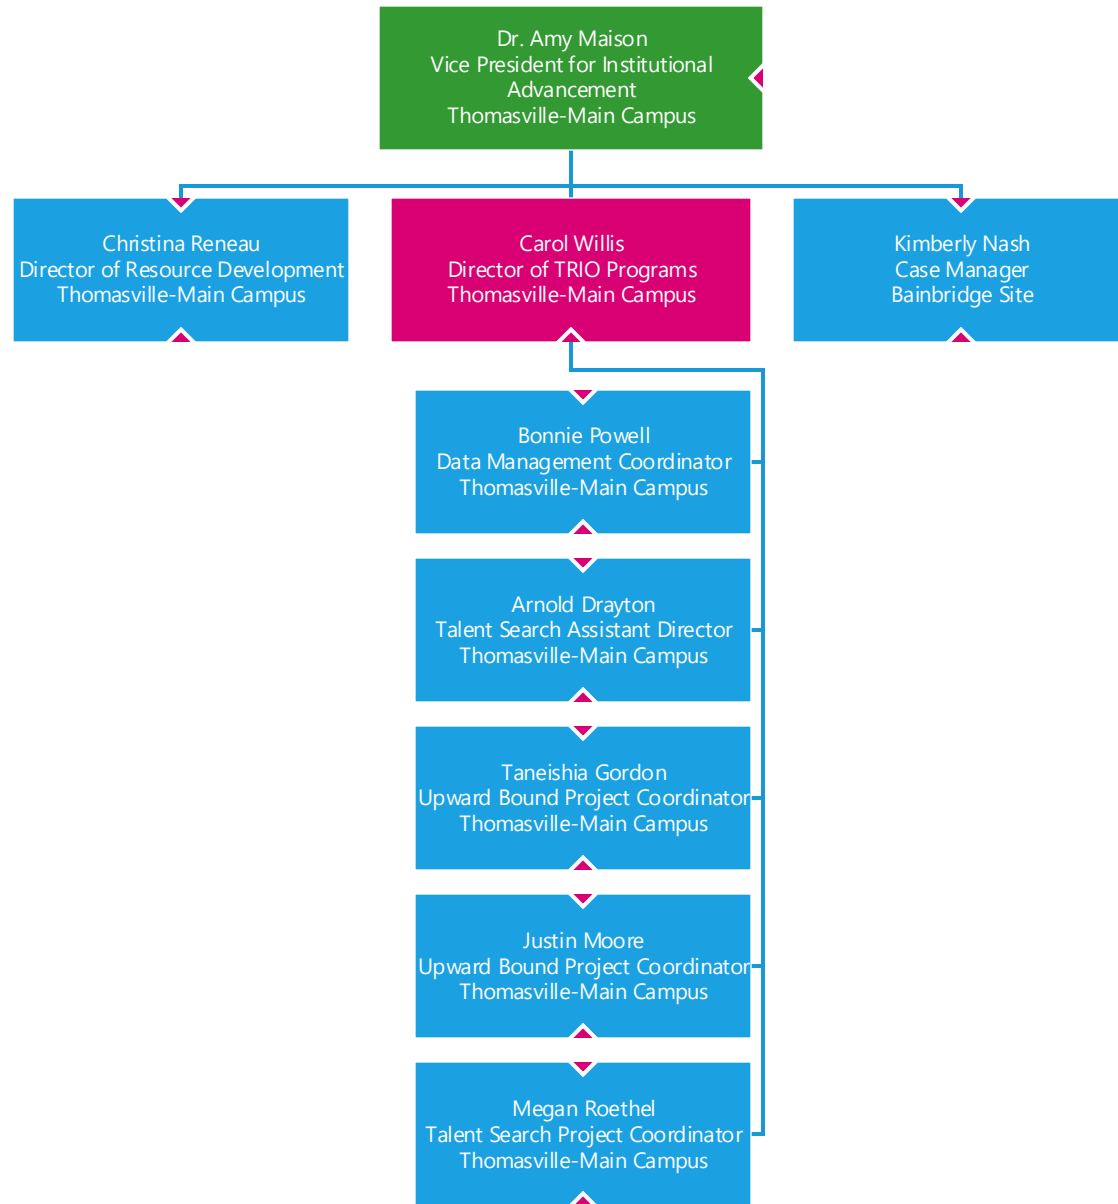

Steve Peacock
Project Specialist
Moultrie-Veterans Parkway Site

Caroline Pope
Receptionist
Thomasville-Main Campus

Paul Roberts
Financial Services Worker
Thomasville-Main Campus

Faye Taylor
Purchasing Technician
Moultrie-Veterans Parkway Site