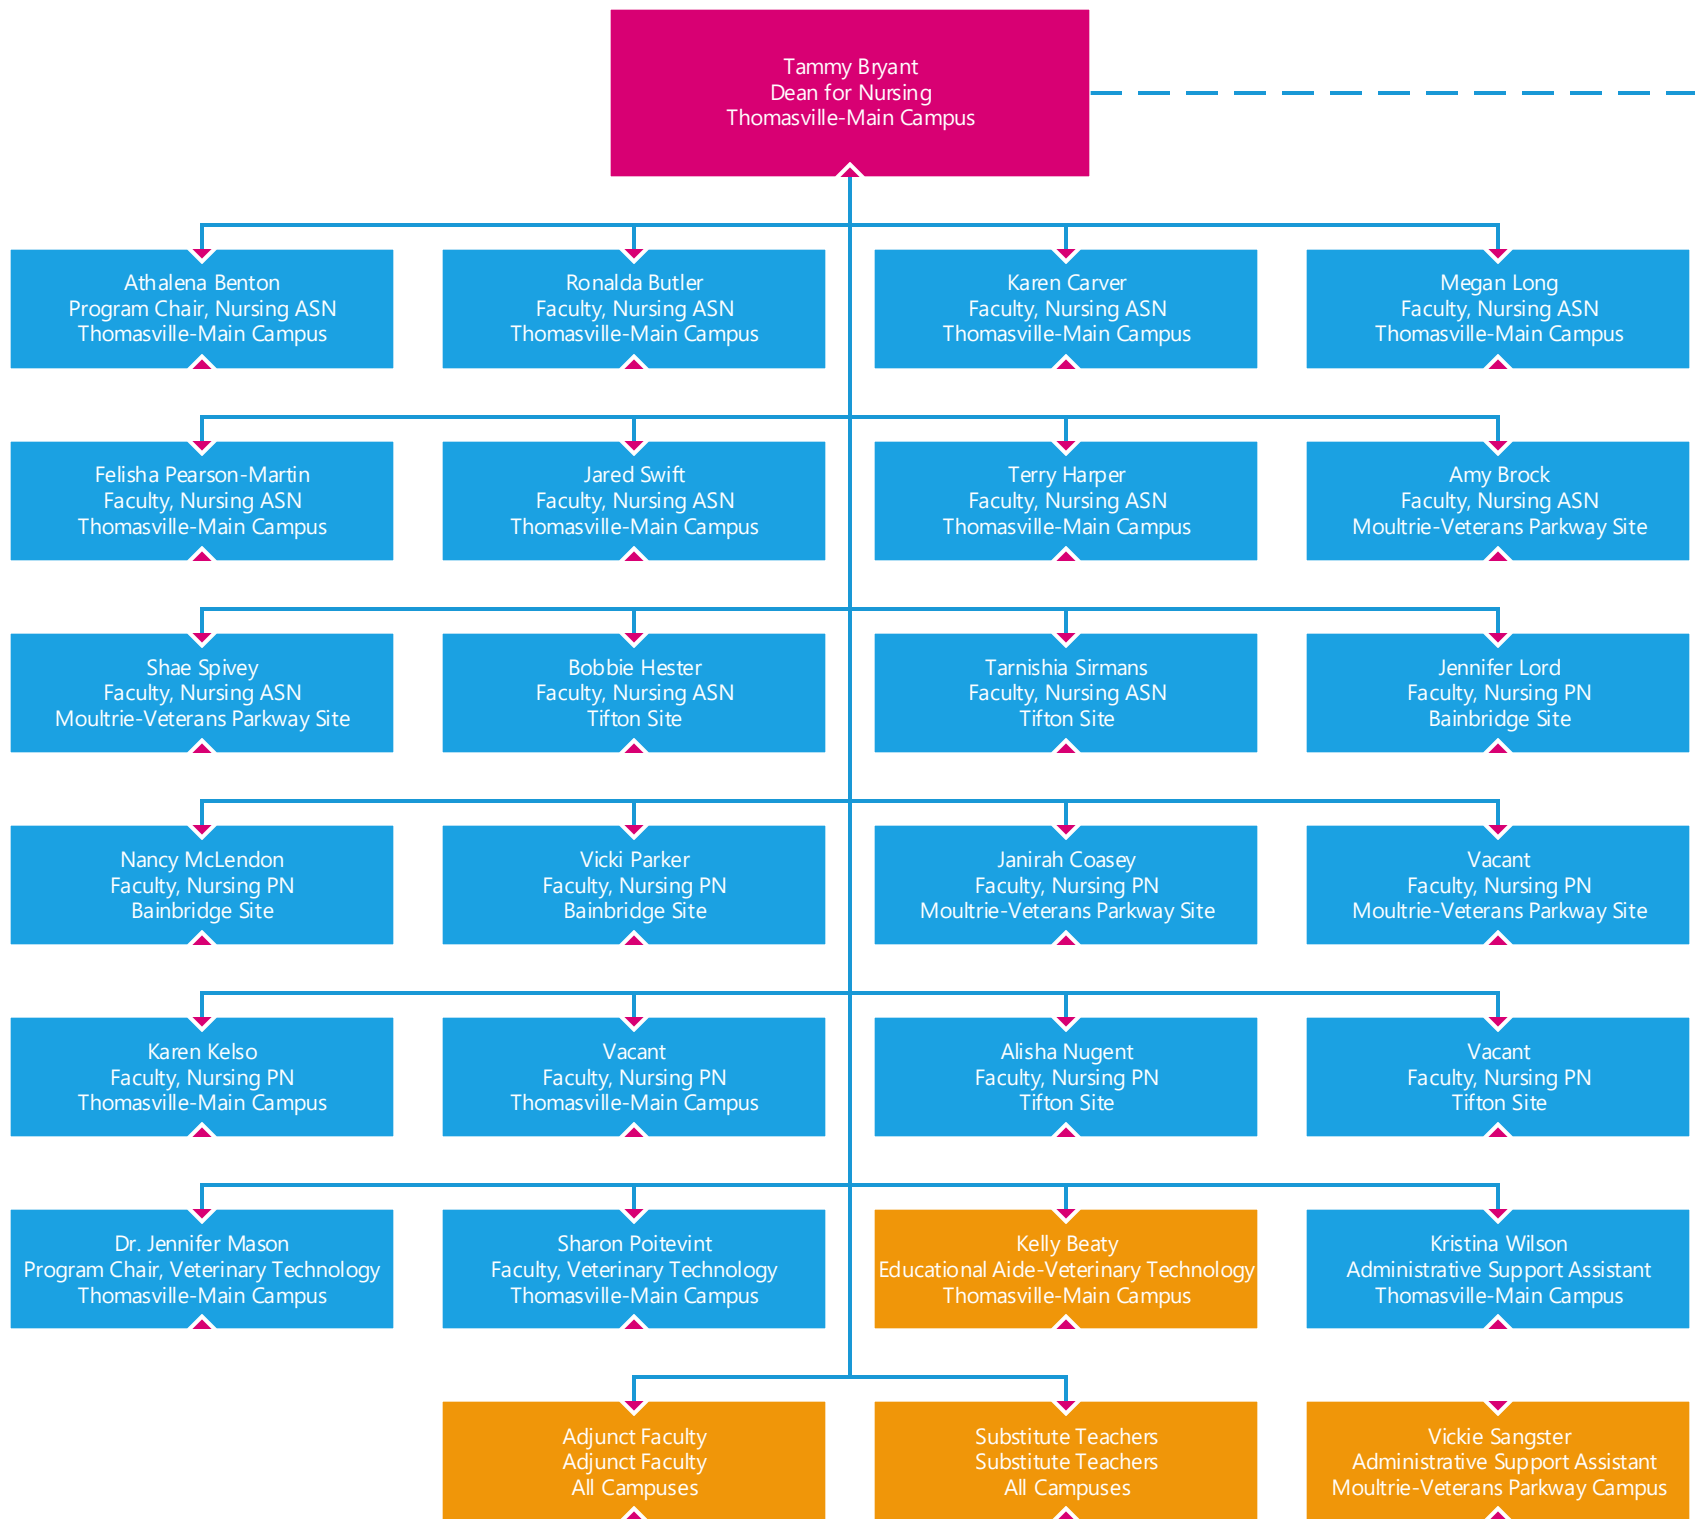

Katherine Warren
Administrative Support Assistant
Tifton Site

Adjunct Faculty
Adjunct Faculty
All Campuses

Substitute Teachers
Substitute Teachers
All Campuses

Dr. Abby Carter
 Dean for School of Business and Industrial
 Technology
 Thomasville-Main Campus

Dr. Claudia Grooms
Dean for School of Health Sciences
Thomasville-Main Campus

Tara Rakestraw
Dean for School of
Professional Services

Samantha Bruner Faculty, Commercial Truck Driving Tifton Site

Robby Crawford Faculty, Commercial Truck Driving Bainbridge Site