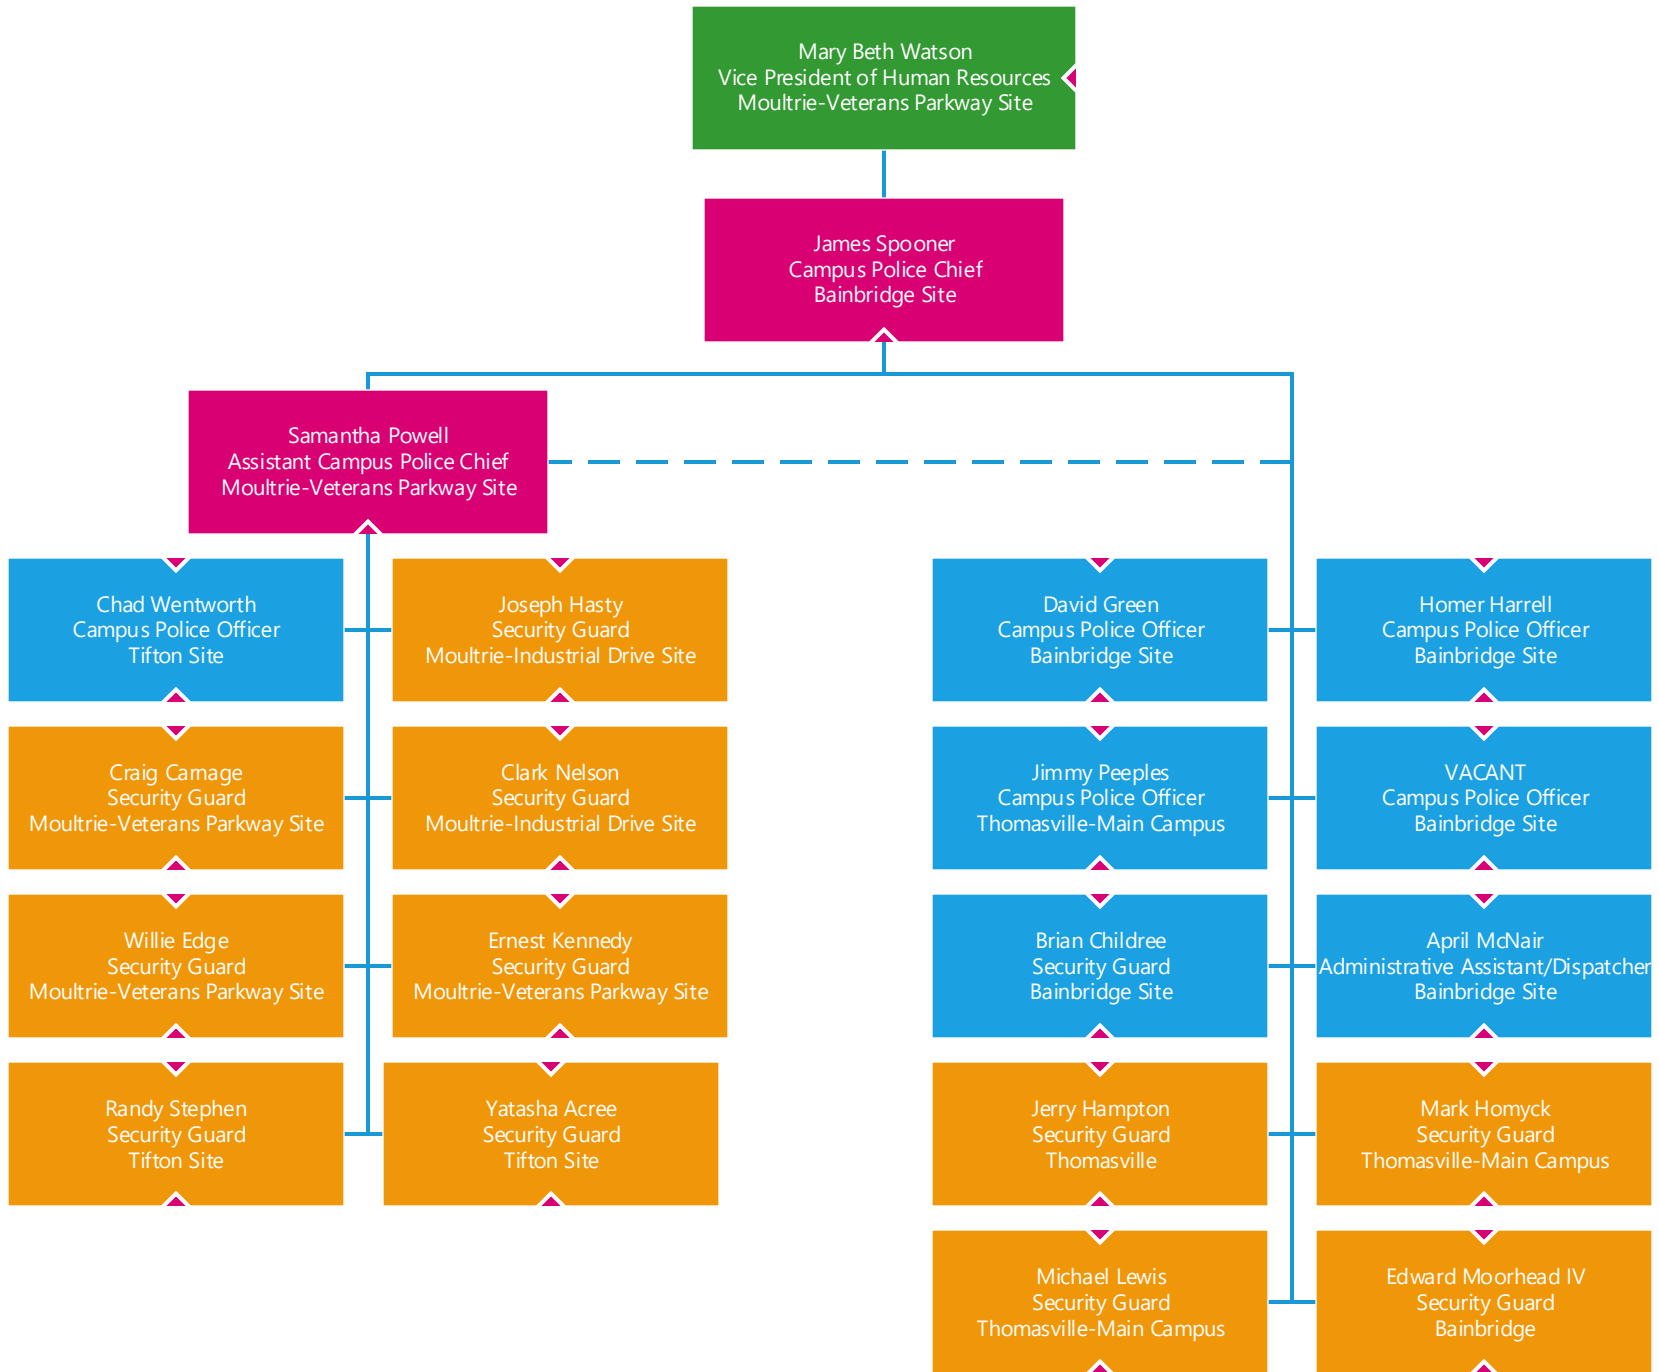

Pierre Rogers  
Information Systems Administrator  
Moultrie-Veterans Parkway Site

Taylor Highsmith  
Help Desk Technician  
Thomasville-Main Campus

Eden Myers  
Help Desk Technician  
Tifton Site

Alicia Funderburk  
Technology Support Specialist  
Tifton Site