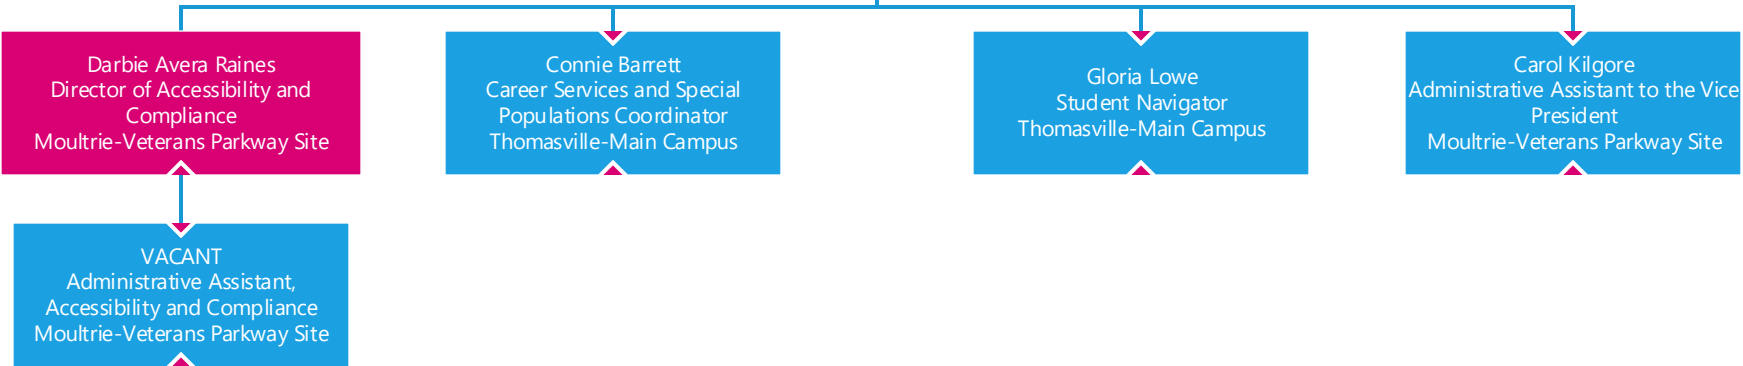

Pierre Rogers  
Information Systems Administrator  
Moultrie-Veterans Parkway Site

Taylor Highsmith  
Help Desk Technician  
Thomasville-Main Campus

Eden Myers  
Help Desk Technician  
Tifton Site

Alicia Funderburk  
Technology Support Specialist  
Tifton Site

Jennifer Simpson  
Projects Specialist  
Thomasville-Main Campus

Leigh Wallace  
Executive Vice President  
Moultrie-Veterans Parkway Site

Leigh Wallace  
Executive Vice President  
Moultrie-Veterans Parkway Site