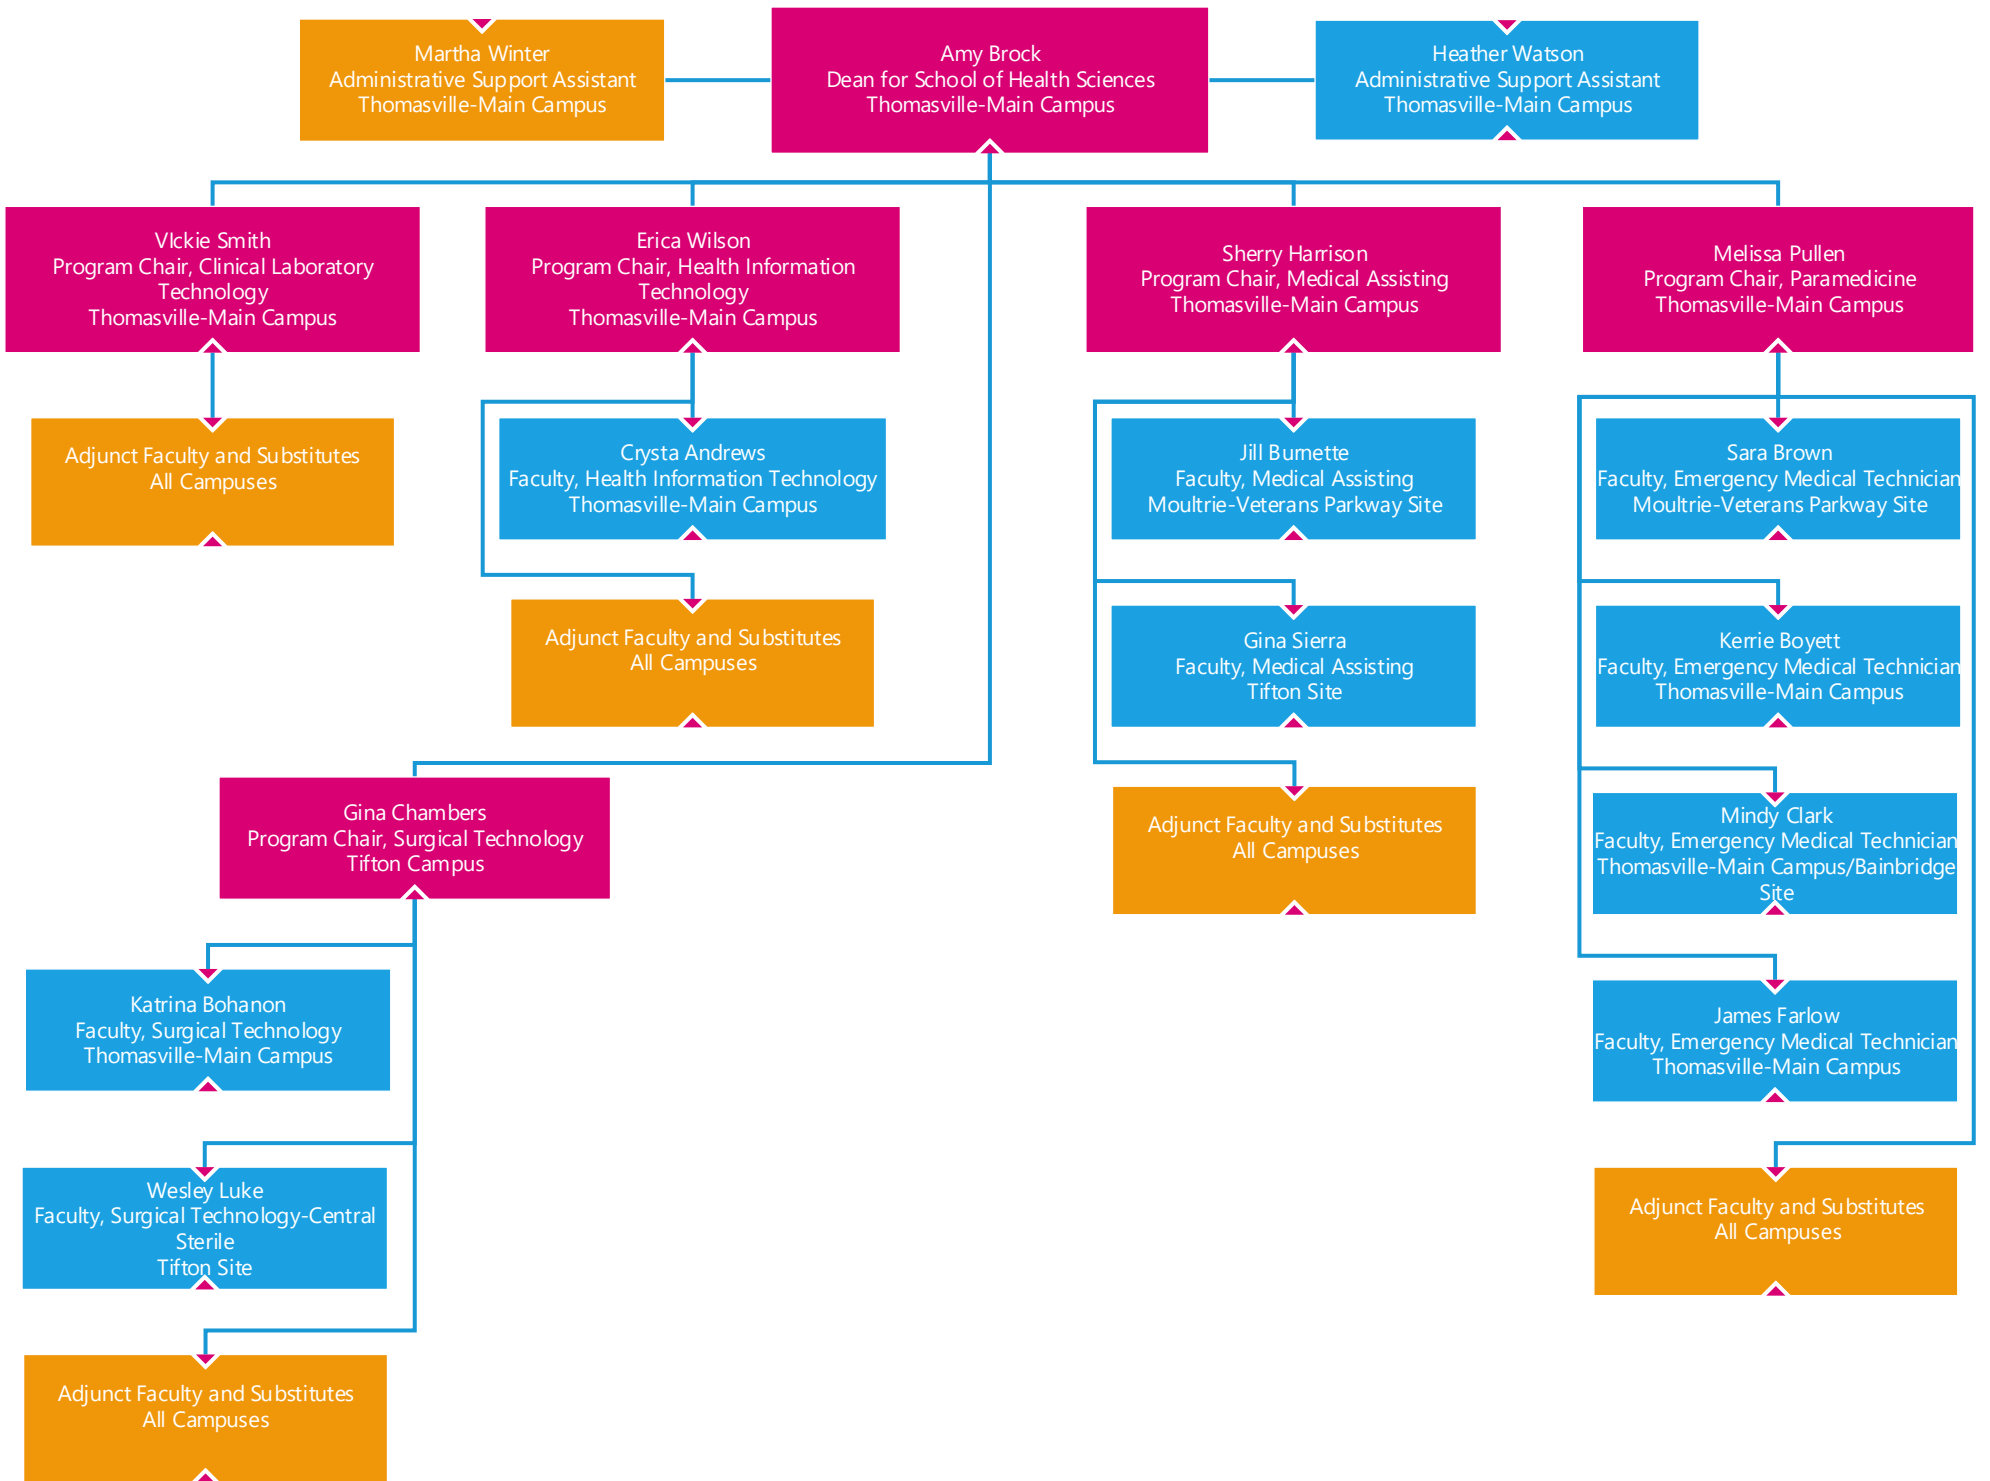

## ORGANIZATIONAL CHART

### LEGEND

Executive Leadership

Fulltime Faculty/Staff

Manager/Supervisor

Regular Part-time Staff

Kristina Wilson  
Administrative Support Assistant  
Thomasville-Main Campus

Bobbie Hester  
Dean for Nursing  
Moultrie-Veterans Parkway Site

Vickie Sangster  
Administrative Support Assistant  
Moultrie-Veterans Parkway Campus

Athalena Benton  
Program Chair, Nursing ASN  
Thomasville-Main Campus

Tarnishia Sirmans  
Nursing Academic Success and  
Retention Specialist  
Moultrie-Veterans Parkway Site