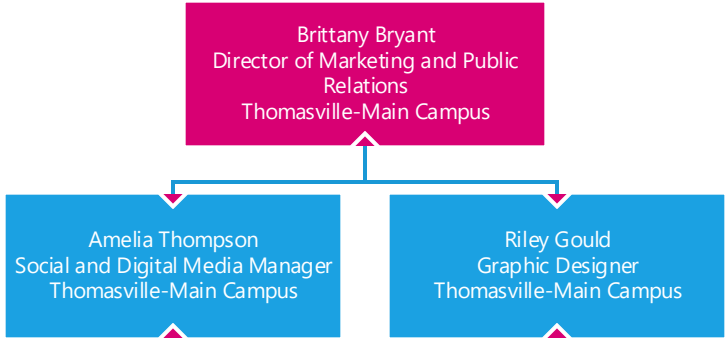

Marny Hollis  
Administrative Support Assistant  
Tifton Site

Kristen Gaitani  
Administrative Support Assistant  
Thomasville-Main Campus

Todd Harris  
Technical Support Specialist  
Bainbridge Site

Caleb Chitty  
Technology Support Specialist  
Moultrie-Veterans Parkway Site

Pierre Rogers  
Information Systems Administrator  
Moultrie-Veterans Parkway Site

Taylor Highsmith  
Help Desk Technician  
Thomasville-Main Campus

Eden Myers  
Help Desk Technician  
Tifton Site

Alicia Funderburk  
Technology Support Specialist  
Tifton Site