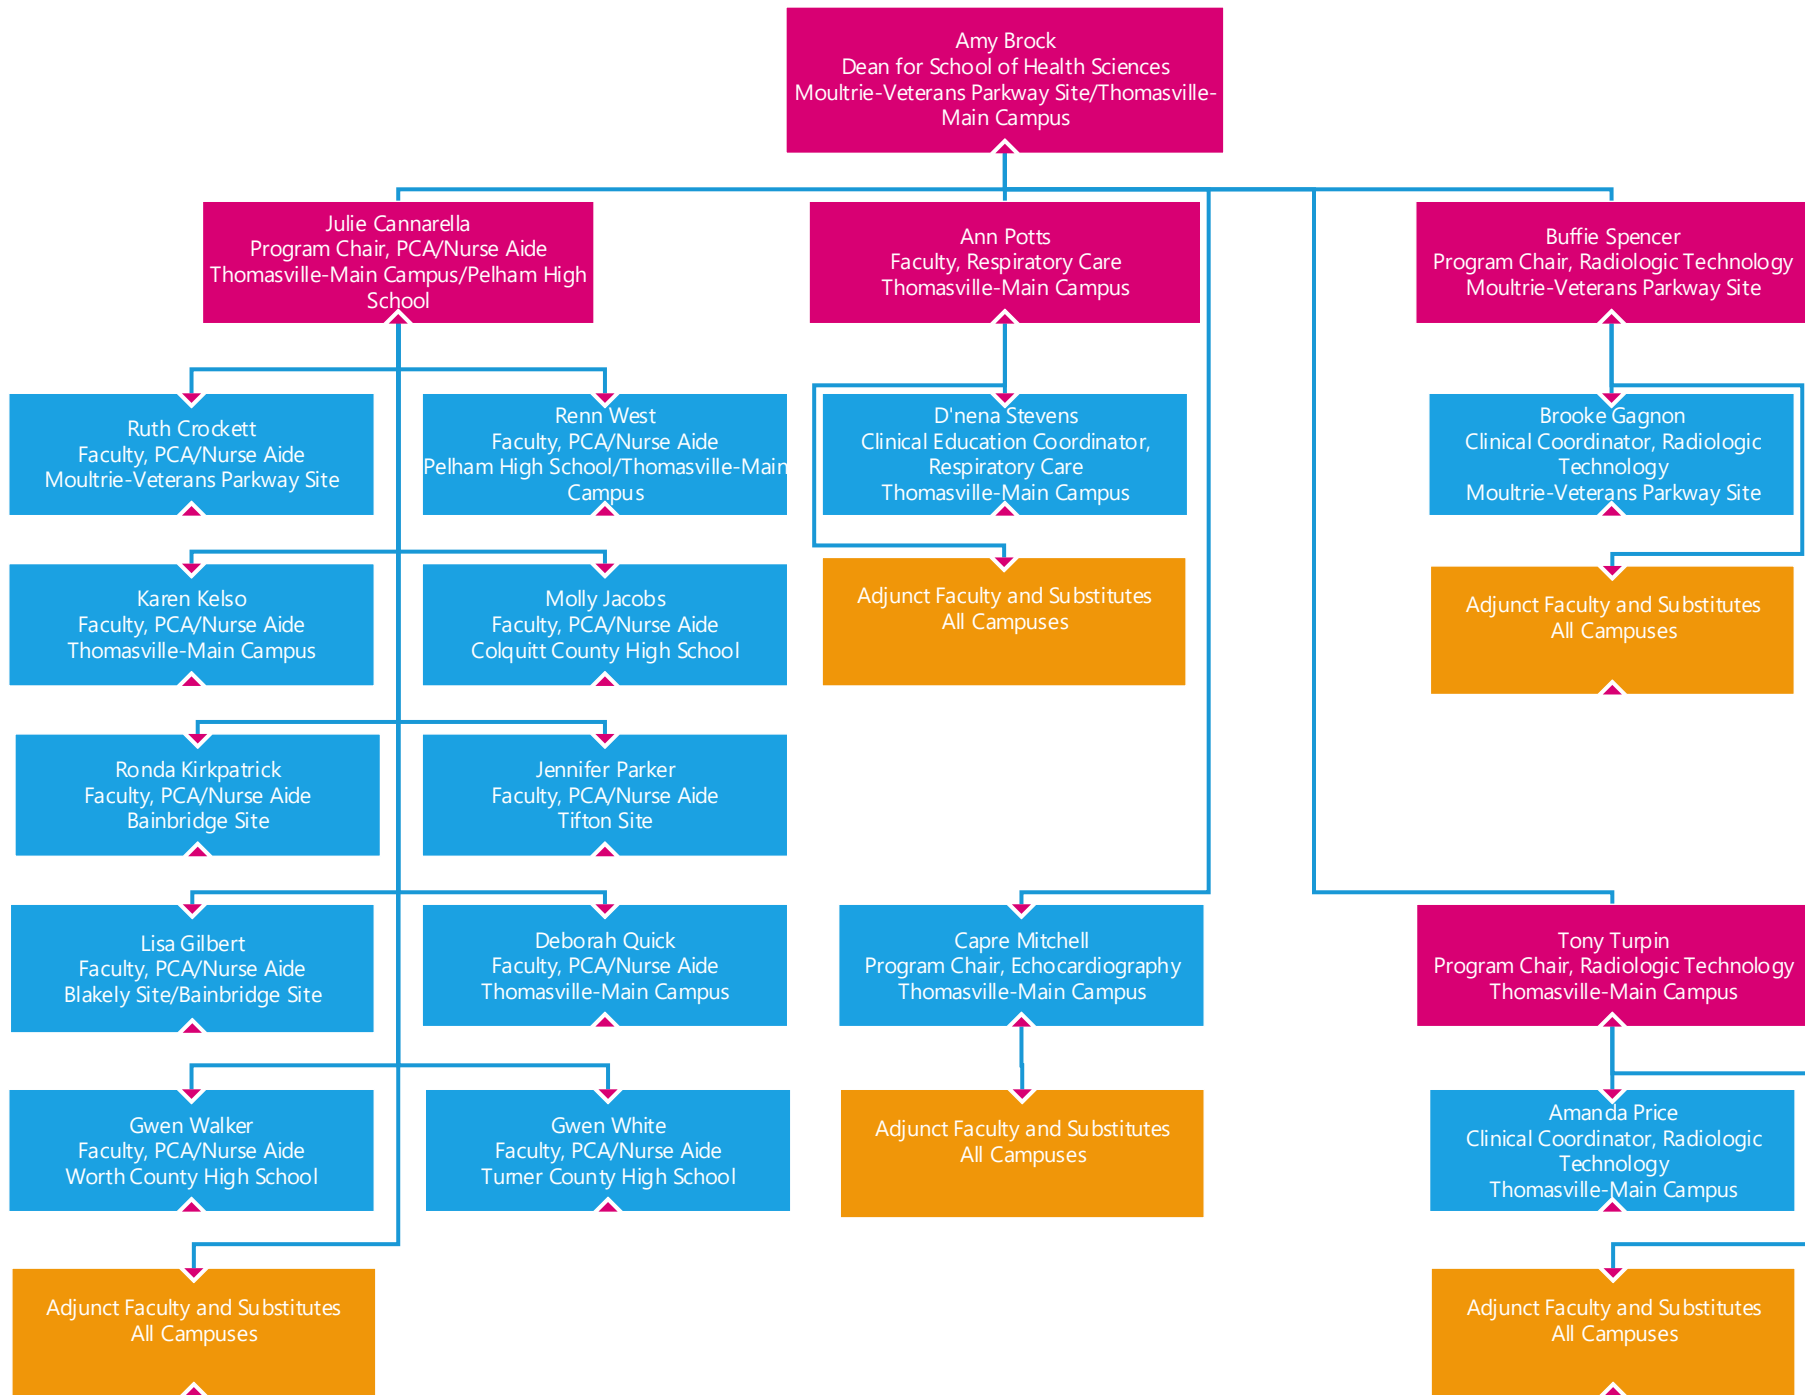

## ORGANIZATIONAL CHART

### LEGEND

Executive Leadership

Fulltime Faculty/Staff

Manager/Supervisor

Regular Part-time Staff

Kristina Wilson  
Administrative Support Assistant  
Thomasville-Main Campus

Bobbie Hester  
Dean for Nursing  
Moultrie-Veterans Parkway Site

Vickie Sangster  
Administrative Support Assistant  
Moultrie-Veterans Parkway Campus

Athalena Benton  
Program Chair, Nursing ASN  
Thomasville-Main Campus

Tarnishia Sirmans  
Nursing Academic Success and  
Retention Specialist  
Moultrie-Veterans Parkway Site

Melissa Avera  
Admissions Specialist  
Thomasville-Main Campus

Tammy Drew  
Student Affairs Assistant  
Thomasville-Main Campus

Missie Phillips  
Admissions Specialist  
Tifton Site

Melissa Salter  
Admissions Specialist  
Moultrie-Veterans Parkway Site