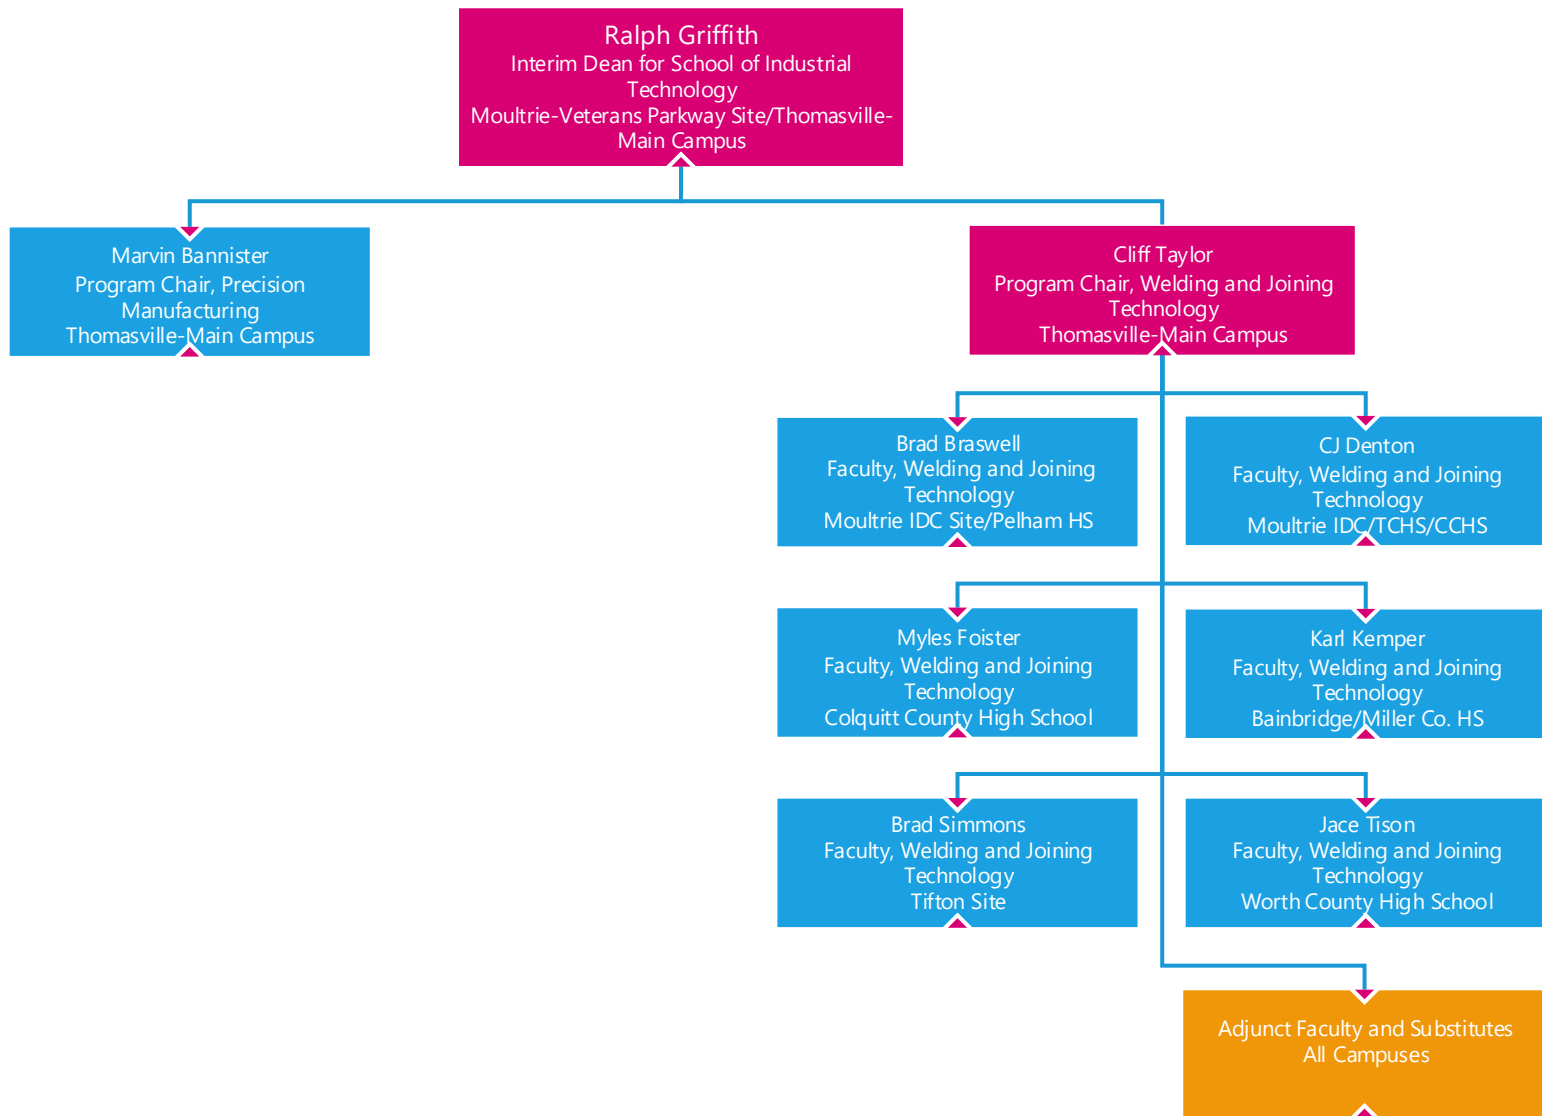

## ORGANIZATIONAL CHART

### LEGEND

Executive Leadership

Fulltime Faculty/Staff

Manager/Supervisor

Regular Part-time Staff

Kristina Wilson  
Administrative Support Assistant  
Thomasville-Main Campus

Bobbie Hester  
Dean for Nursing  
Moultrie-Veterans Parkway Site