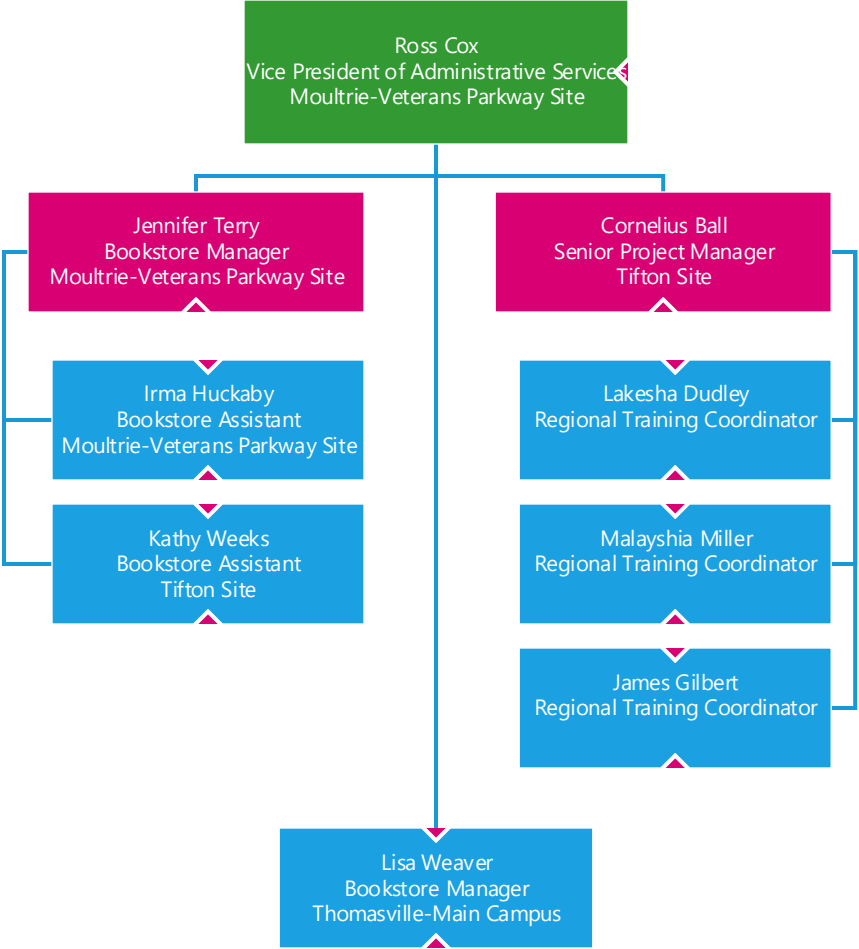

Substitute Teachers  
Substitute Teachers  
Multiple Locations

Substitute Teachers  
Substitute Teachers  
All Campuses

Cheryl Mike  
Instructional Aide  
Cairo Site

Instructional Aides  
Instructional Aides  
Multiple Locations

Substitute Teachers  
Substitute Teachers  
All Campuses

Adjunct Faculty  
Adjunct Faculty  
All Campuses

Dr. Ron O'Meara  
Vice President for Economic  
Development  
Thomasville-Main Campus

Kelly Daniell  
Director for Economic Development  
Tifton Site