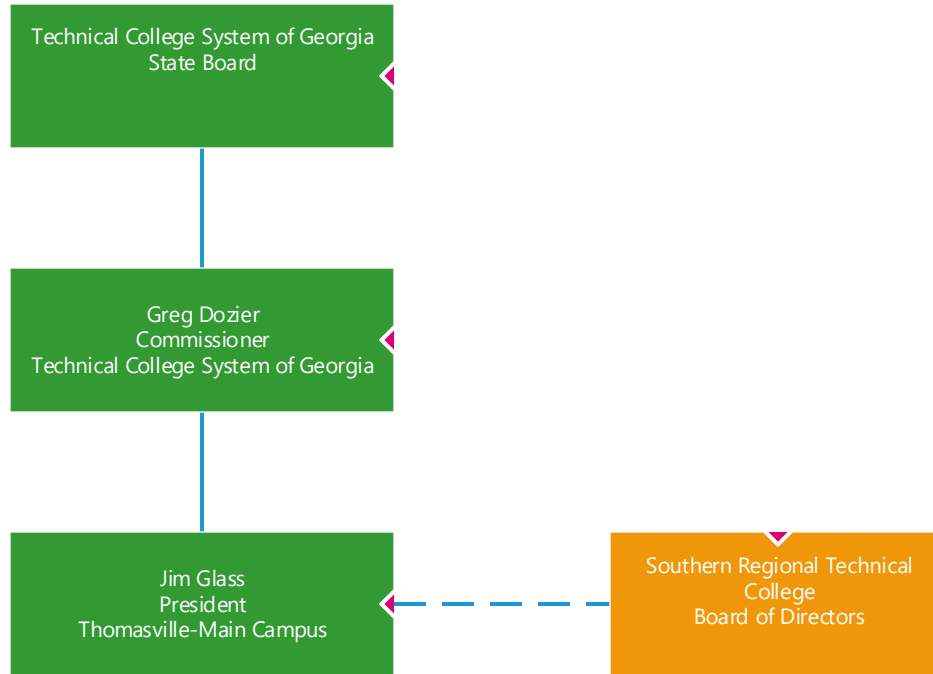

## ORGANIZATIONAL CHART

### LEGEND

Executive Leadership

Fulltime Faculty/Staff

Manager/Supervisor

Regular Part-time Staff

Kristina Wilson  
Administrative Support Assistant  
Thomasville-Main Campus

Bobbie Hester  
Dean for Nursing  
Moultrie-Veterans Parkway Site