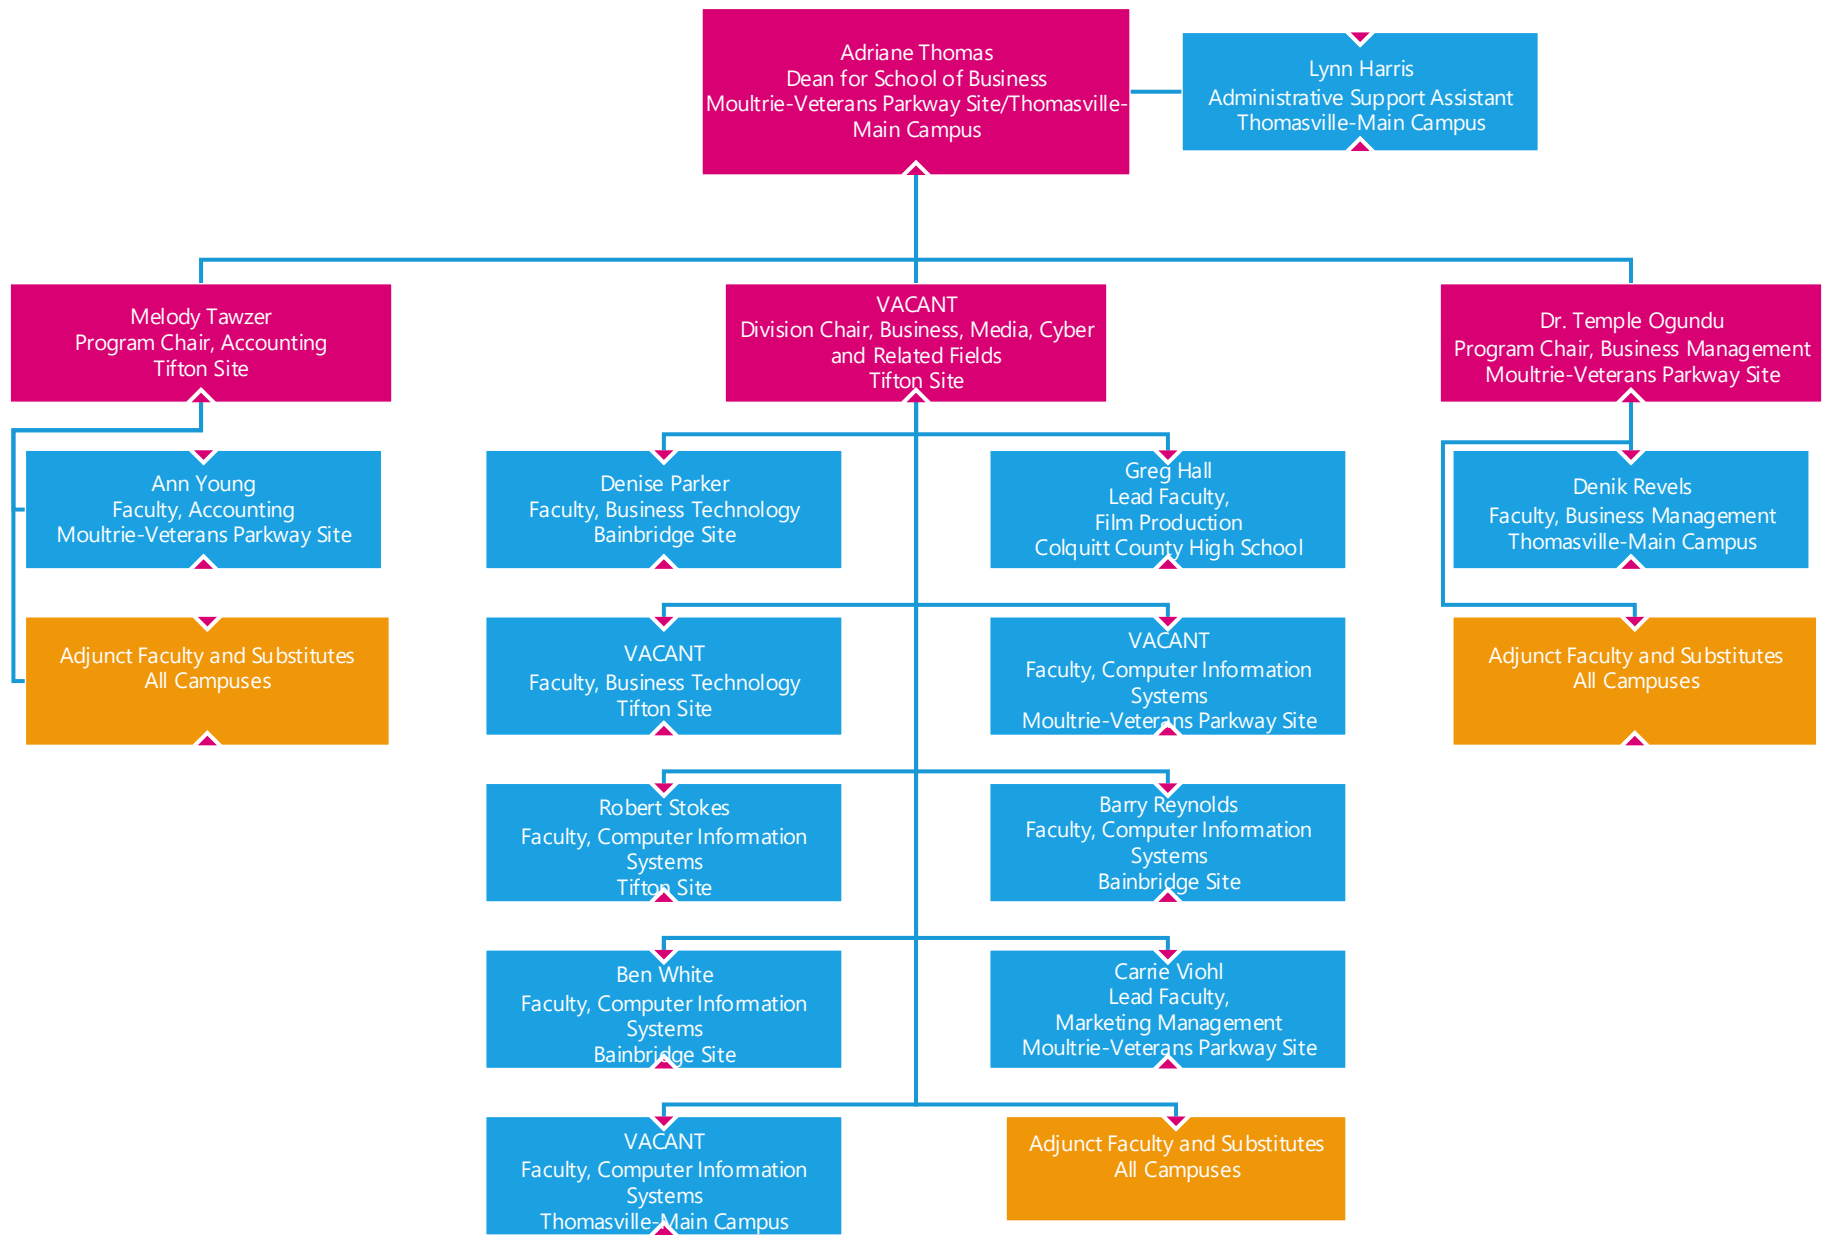

## ORGANIZATIONAL CHART

### LEGEND

Executive Leadership

Fulltime Faculty/Staff

Manager/Supervisor

Regular Part-time Staff

Kristina Wilson  
Administrative Support Assistant  
Thomasville-Main Campus

Bobbie Hester  
Dean for Nursing  
Moultrie-Veterans Parkway Site

Vickie Sangster  
Administrative Support Assistant  
Moultrie-Veterans Parkway Campus

Athalena Benton  
Program Chair, Nursing ASN  
Thomasville-Main Campus

Tarnishia Sirmans  
Nursing Academic Success and  
Retention Specialist  
Moultrie-Veterans Parkway Site

Melissa Avera  
Admissions Specialist  
Thomasville-Main Campus

Tammy Drew  
Student Affairs Assistant  
Thomasville-Main Campus

Missie Phillips  
Admissions Specialist  
Tifton Site

Melissa Salter  
Admissions Specialist  
Moultrie-Veterans Parkway Site