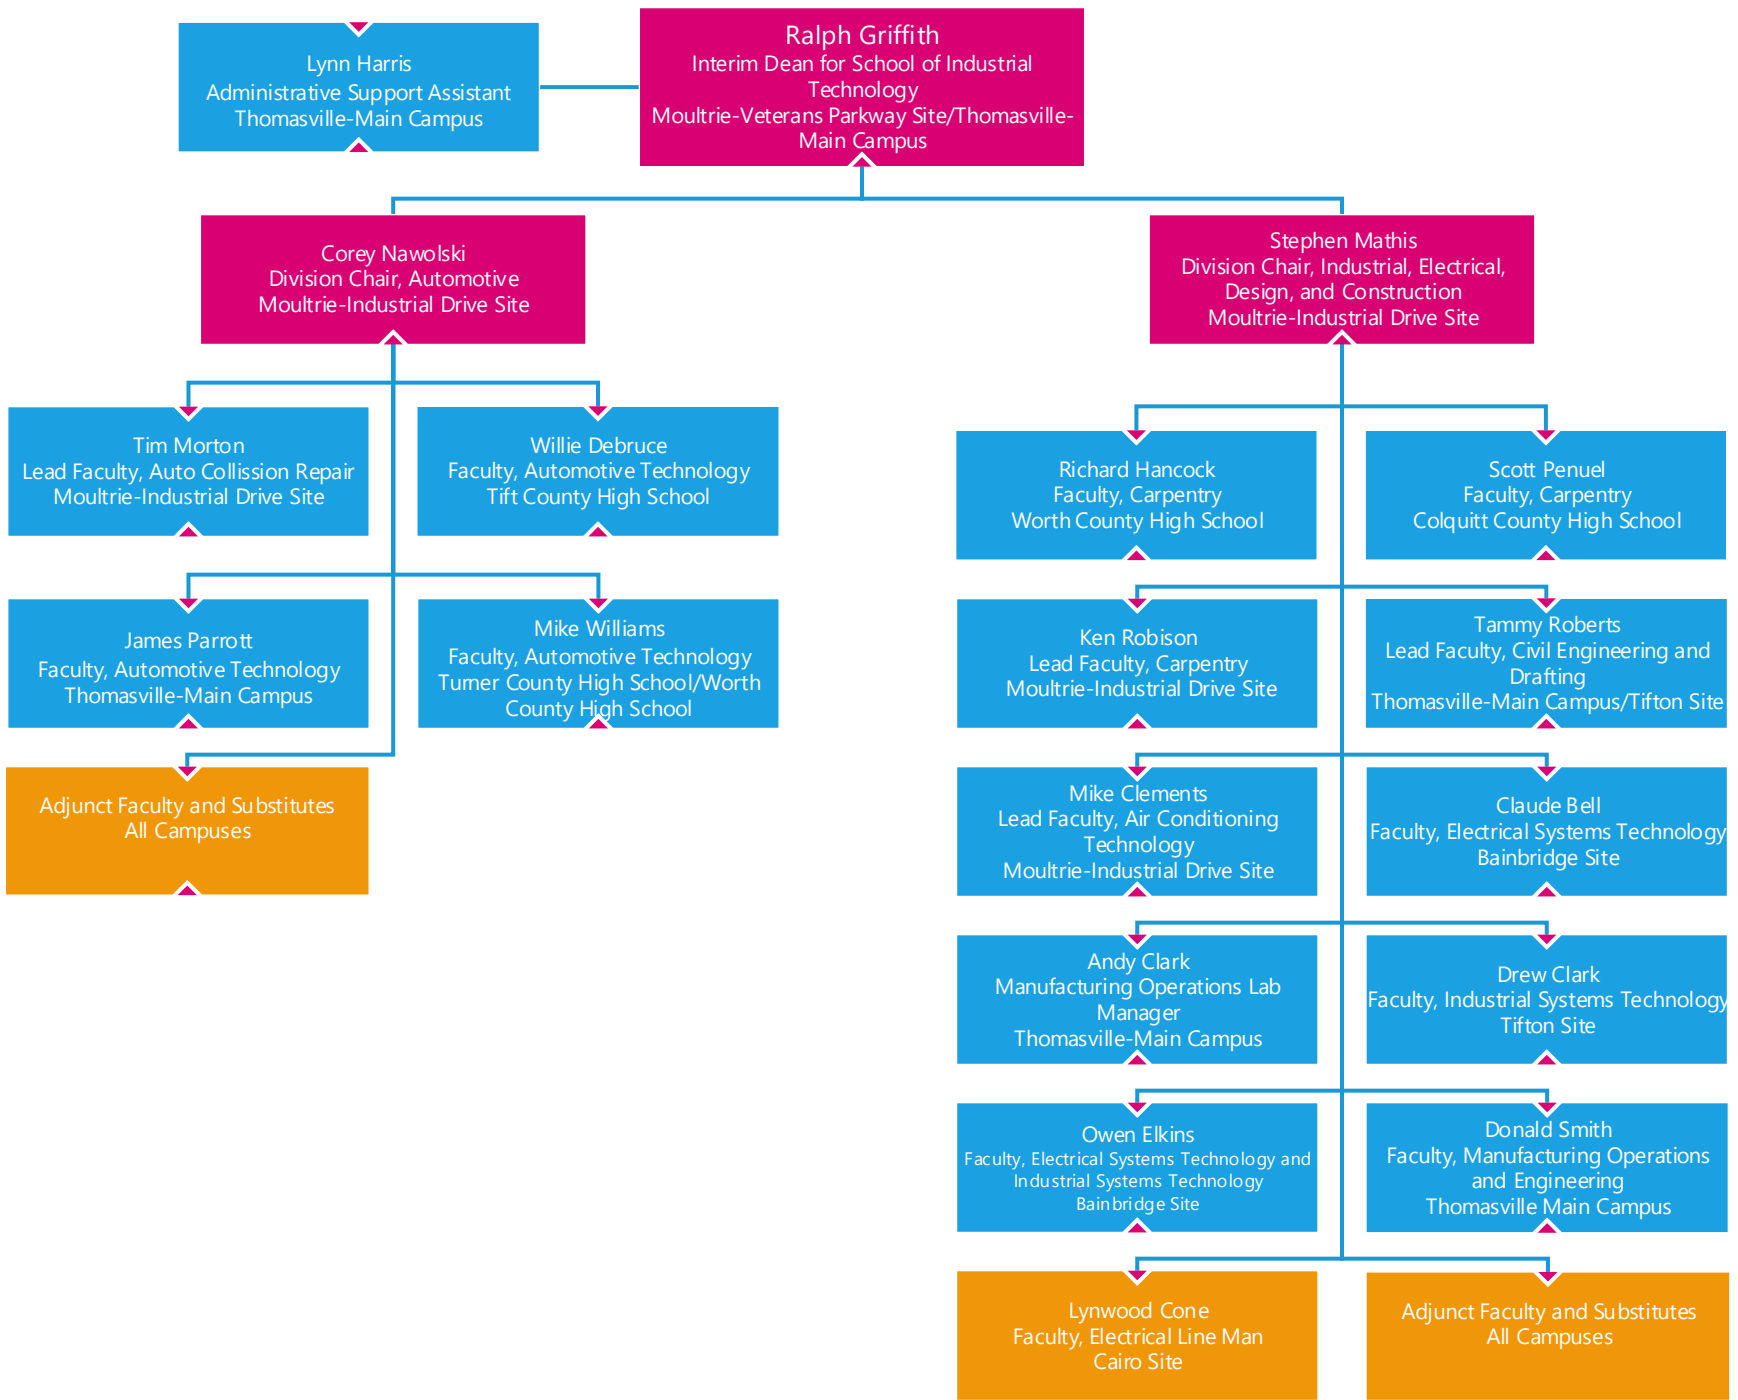

## ORGANIZATIONAL CHART

### LEGEND

Executive Leadership

Fulltime Faculty/Staff

Manager/Supervisor

Regular Part-time Staff

Kristina Wilson  
Administrative Support Assistant  
Thomasville-Main Campus

Bobbie Hester  
Dean for Nursing  
Moultrie-Veterans Parkway Site

Vickie Sangster  
Administrative Support Assistant  
Moultrie-Veterans Parkway Campus

Athalena Benton  
Program Chair, Nursing ASN  
Thomasville-Main Campus

Tarnishia Sirmans  
Nursing Academic Success and  
Retention Specialist  
Moultrie-Veterans Parkway Site

Melissa Avera  
Admissions Specialist  
Thomasville-Main Campus

Tammy Drew  
Student Affairs Assistant  
Thomasville-Main Campus

Missie Phillips  
Admissions Specialist  
Tifton Site

Melissa Salter  
Admissions Specialist  
Moultrie-Veterans Parkway Site