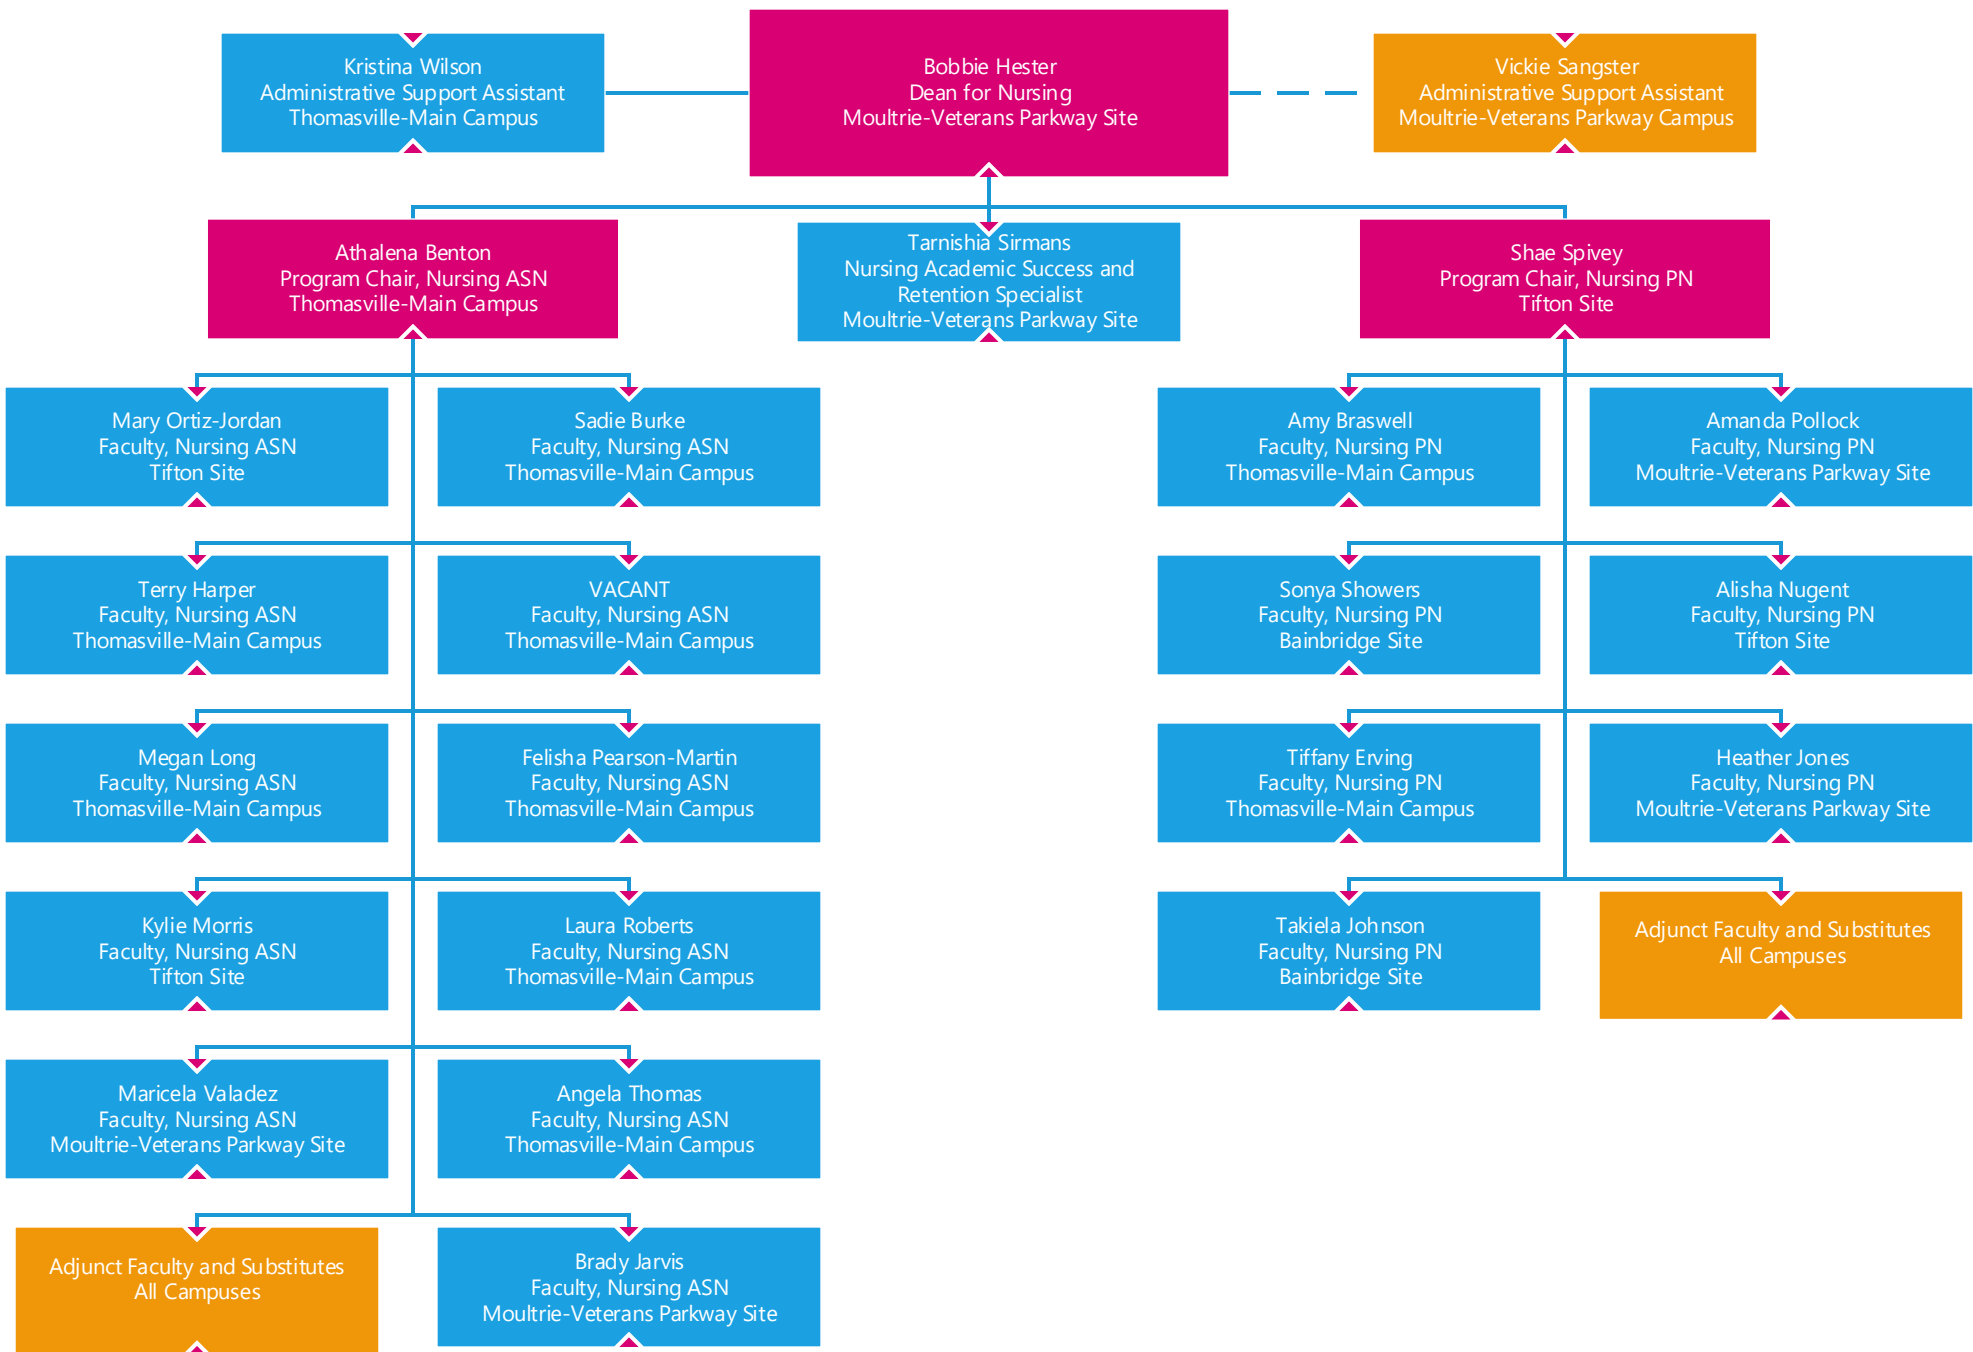

## ORGANIZATIONAL CHART

### LEGEND

Executive Leadership

Fulltime Faculty/Staff

Manager/Supervisor

Regular Part-time Staff

Kristina Wilson  
Administrative Support Assistant  
Thomasville-Main Campus

Bobbie Hester  
Dean for Nursing  
Moultrie-Veterans Parkway Site

Vickie Sangster  
Administrative Support Assistant  
Moultrie-Veterans Parkway Campus

Athalena Benton  
Program Chair, Nursing ASN  
Thomasville-Main Campus

Tarnishia Sirmans  
Nursing Academic Success and  
Retention Specialist  
Moultrie-Veterans Parkway Site

Melissa Avera  
Admissions Specialist  
Thomasville-Main Campus

Tammy Drew  
Student Affairs Assistant  
Thomasville-Main Campus

Missie Phillips  
Admissions Specialist  
Tifton Site

Melissa Salter  
Admissions Specialist  
Moultrie-Veterans Parkway Site