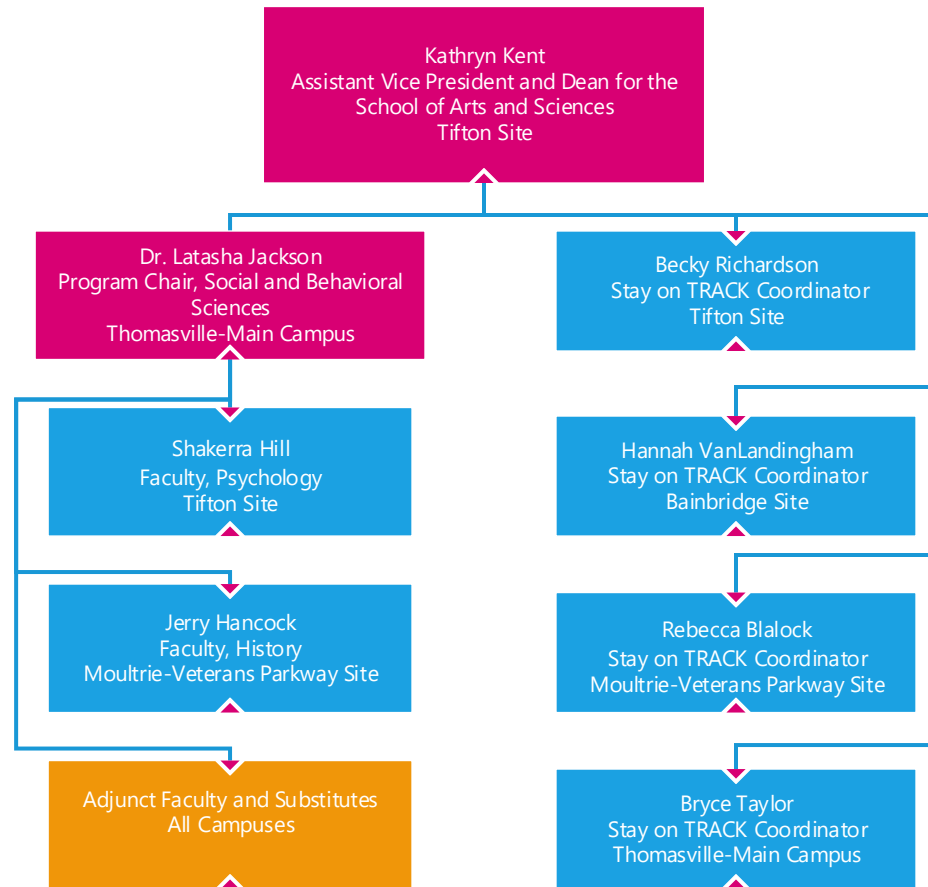

## ORGANIZATIONAL CHART

### LEGEND

Executive Leadership

Fulltime Faculty/Staff

Manager/Supervisor

Regular Part-time Staff

Kristina Wilson  
Administrative Support Assistant  
Thomasville-Main Campus

Bobbie Hester  
Dean for Nursing  
Moultrie-Veterans Parkway Site

Shelly Harrell  
Receptionist  
Cairo Site

Adjunct Faculty  
Adjunct Faculty  
All Campuses

Joyce Ferrell  
Assessment Specialist  
Thomasville-Main Campus

Adjunct Faculty  
Adjunct Faculty  
Multiple Locations

Melissa Avera  
Admissions Specialist  
Thomasville-Main Campus

Tammy Drew  
Student Affairs Assistant  
Thomasville-Main Campus

Missie Phillips  
Admissions Specialist  
Tifton Site

Melissa Salter  
Admissions Specialist  
Moultrie-Veterans Parkway Site