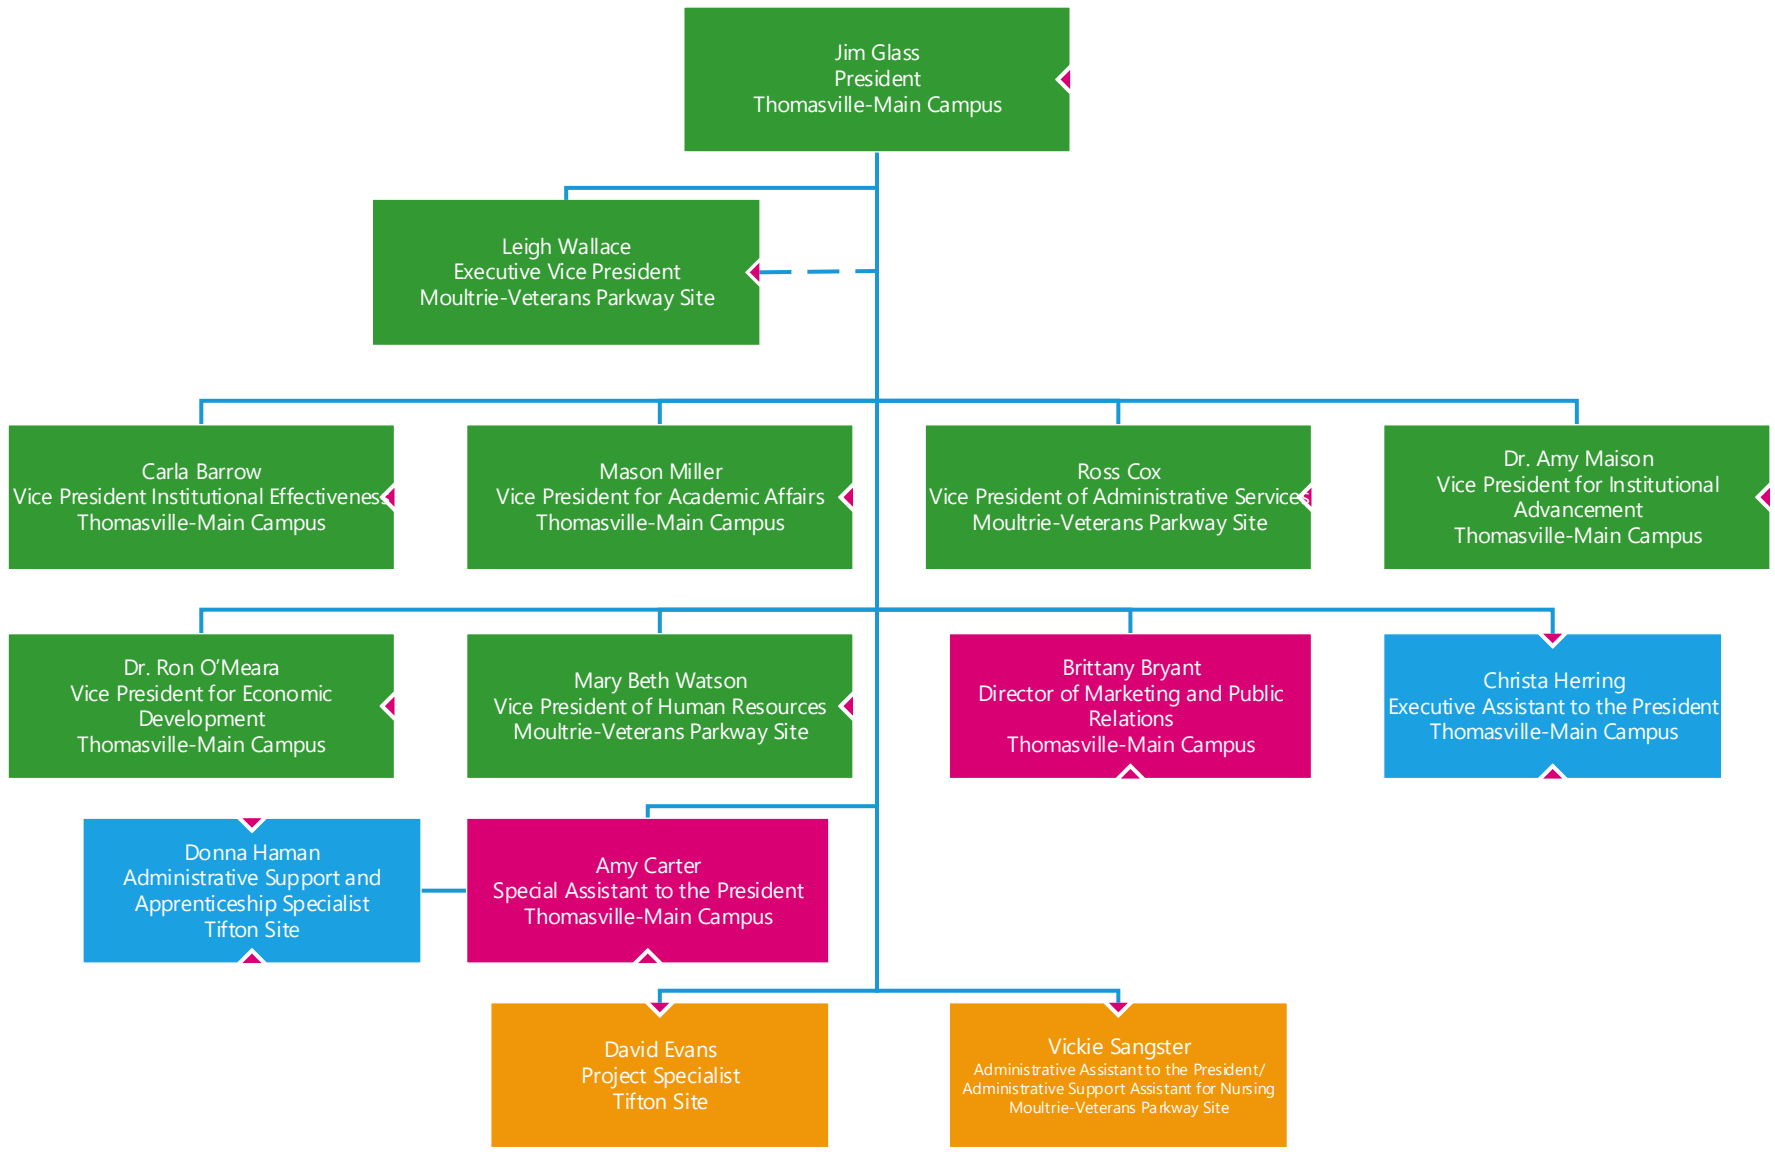

## ORGANIZATIONAL CHART

### LEGEND

Executive Leadership

Fulltime Faculty/Staff

Manager/Supervisor

Regular Part-time Staff

Kristina Wilson  
Administrative Support Assistant  
Thomasville-Main Campus

Bobbie Hester  
Dean for Nursing  
Moultrie-Veterans Parkway Site

Vickie Sangster  
Administrative Support Assistant  
Moultrie-Veterans Parkway Campus

Athalena Benton  
Program Chair, Nursing ASN  
Thomasville-Main Campus

Tarnishia Sirmans  
Nursing Academic Success and  
Retention Specialist  
Moultrie-Veterans Parkway Site

Melissa Avera  
Admissions Specialist  
Thomasville-Main Campus

Tammy Drew  
Student Affairs Assistant  
Thomasville-Main Campus

Missie Phillips  
Admissions Specialist  
Tifton Site

Melissa Salter  
Admissions Specialist  
Moultrie-Veterans Parkway Site