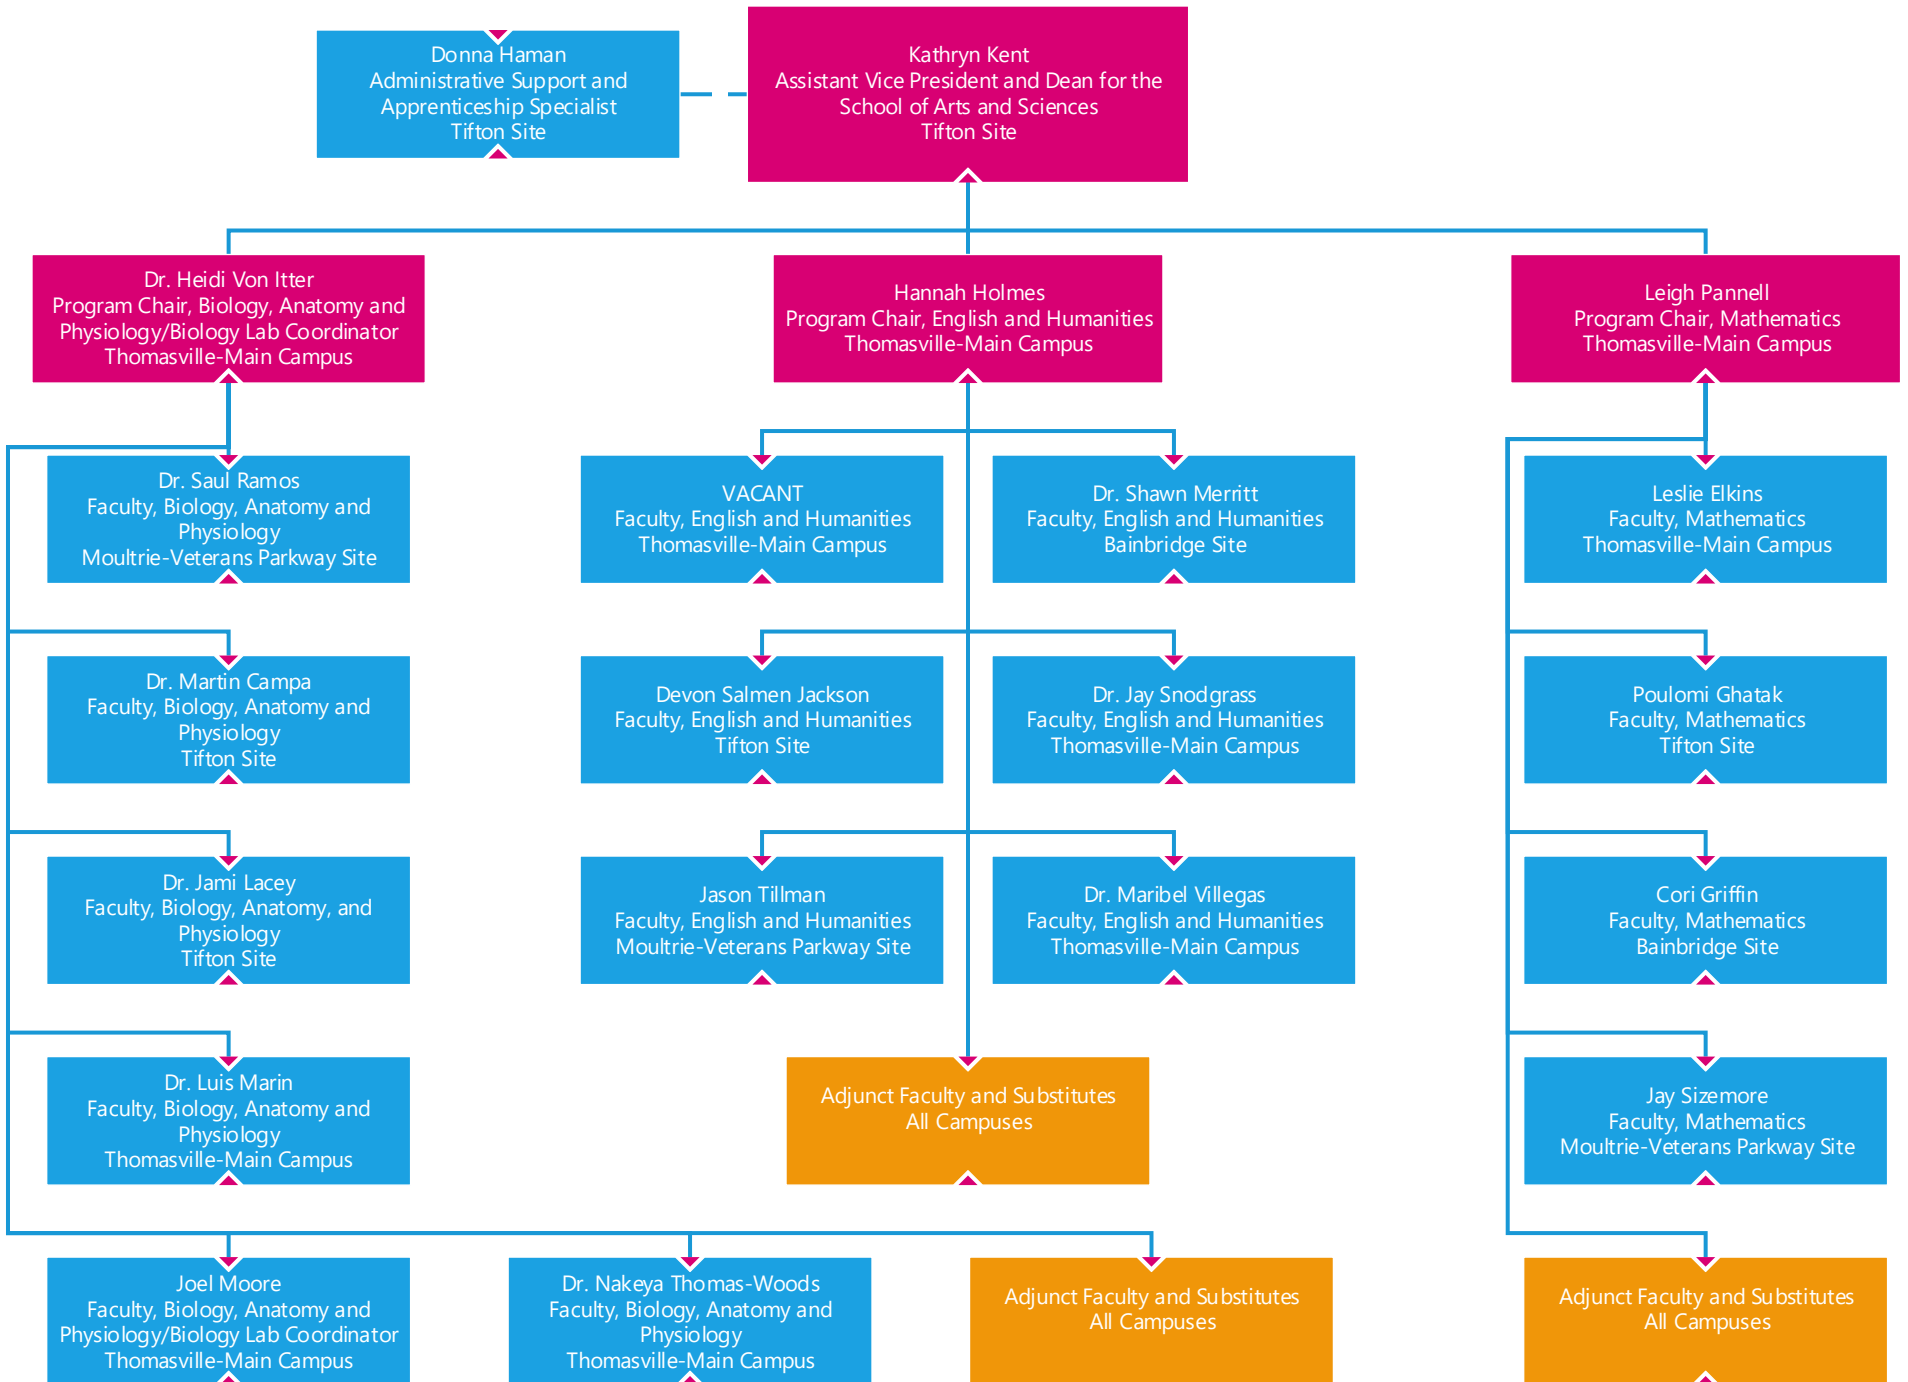

## ORGANIZATIONAL CHART

### LEGEND

Executive Leadership

Fulltime Faculty/Staff

Manager/Supervisor

Regular Part-time Staff

Kristina Wilson  
Administrative Support Assistant  
Thomasville-Main Campus

Bobbie Hester  
Dean for Nursing  
Moultrie-Veterans Parkway Site

Vickie Sangster  
Administrative Support Assistant  
Moultrie-Veterans Parkway Campus

Athalena Benton  
Program Chair, Nursing ASN  
Thomasville-Main Campus

Tarnishia Sirmans  
Nursing Academic Success and  
Retention Specialist  
Moultrie-Veterans Parkway Site