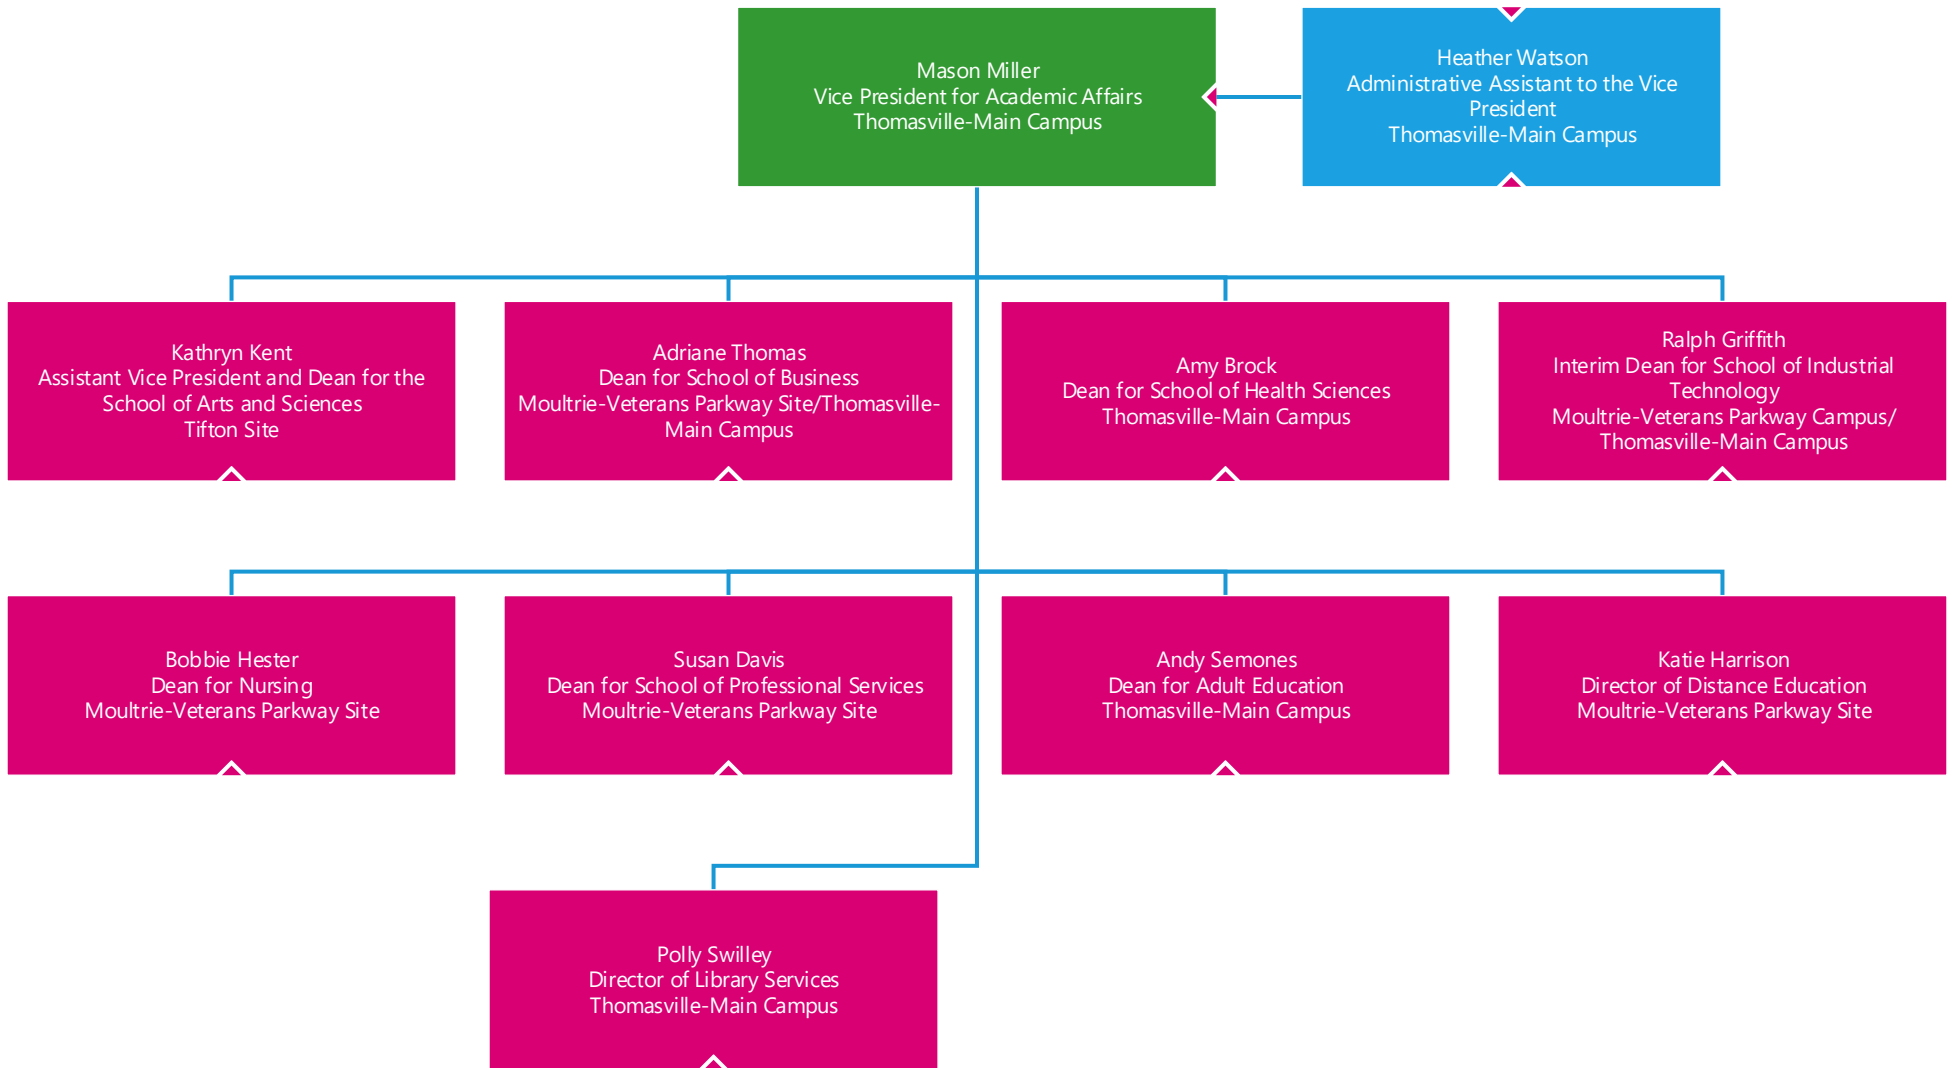

## ORGANIZATIONAL CHART

### LEGEND

Executive Leadership

Fulltime Faculty/Staff

Manager/Supervisor

Regular Part-time Staff

Kristina Wilson  
Administrative Support Assistant  
Thomasville-Main Campus

Bobbie Hester  
Dean for Nursing  
Moultrie-Veterans Parkway Site

Shelly Harrell  
Receptionist  
Cairo Site

Adjunct Faculty  
Adjunct Faculty  
All Campuses

Joyce Ferrell  
Assessment Specialist  
Thomasville-Main Campus

Adjunct Faculty  
Adjunct Faculty  
Multiple Locations

Melissa Avera  
Admissions Specialist  
Thomasville-Main Campus

Tammy Drew  
Student Affairs Assistant  
Thomasville-Main Campus

Missie Phillips  
Admissions Specialist  
Tifton Site

Melissa Salter  
Admissions Specialist  
Moultrie-Veterans Parkway Site