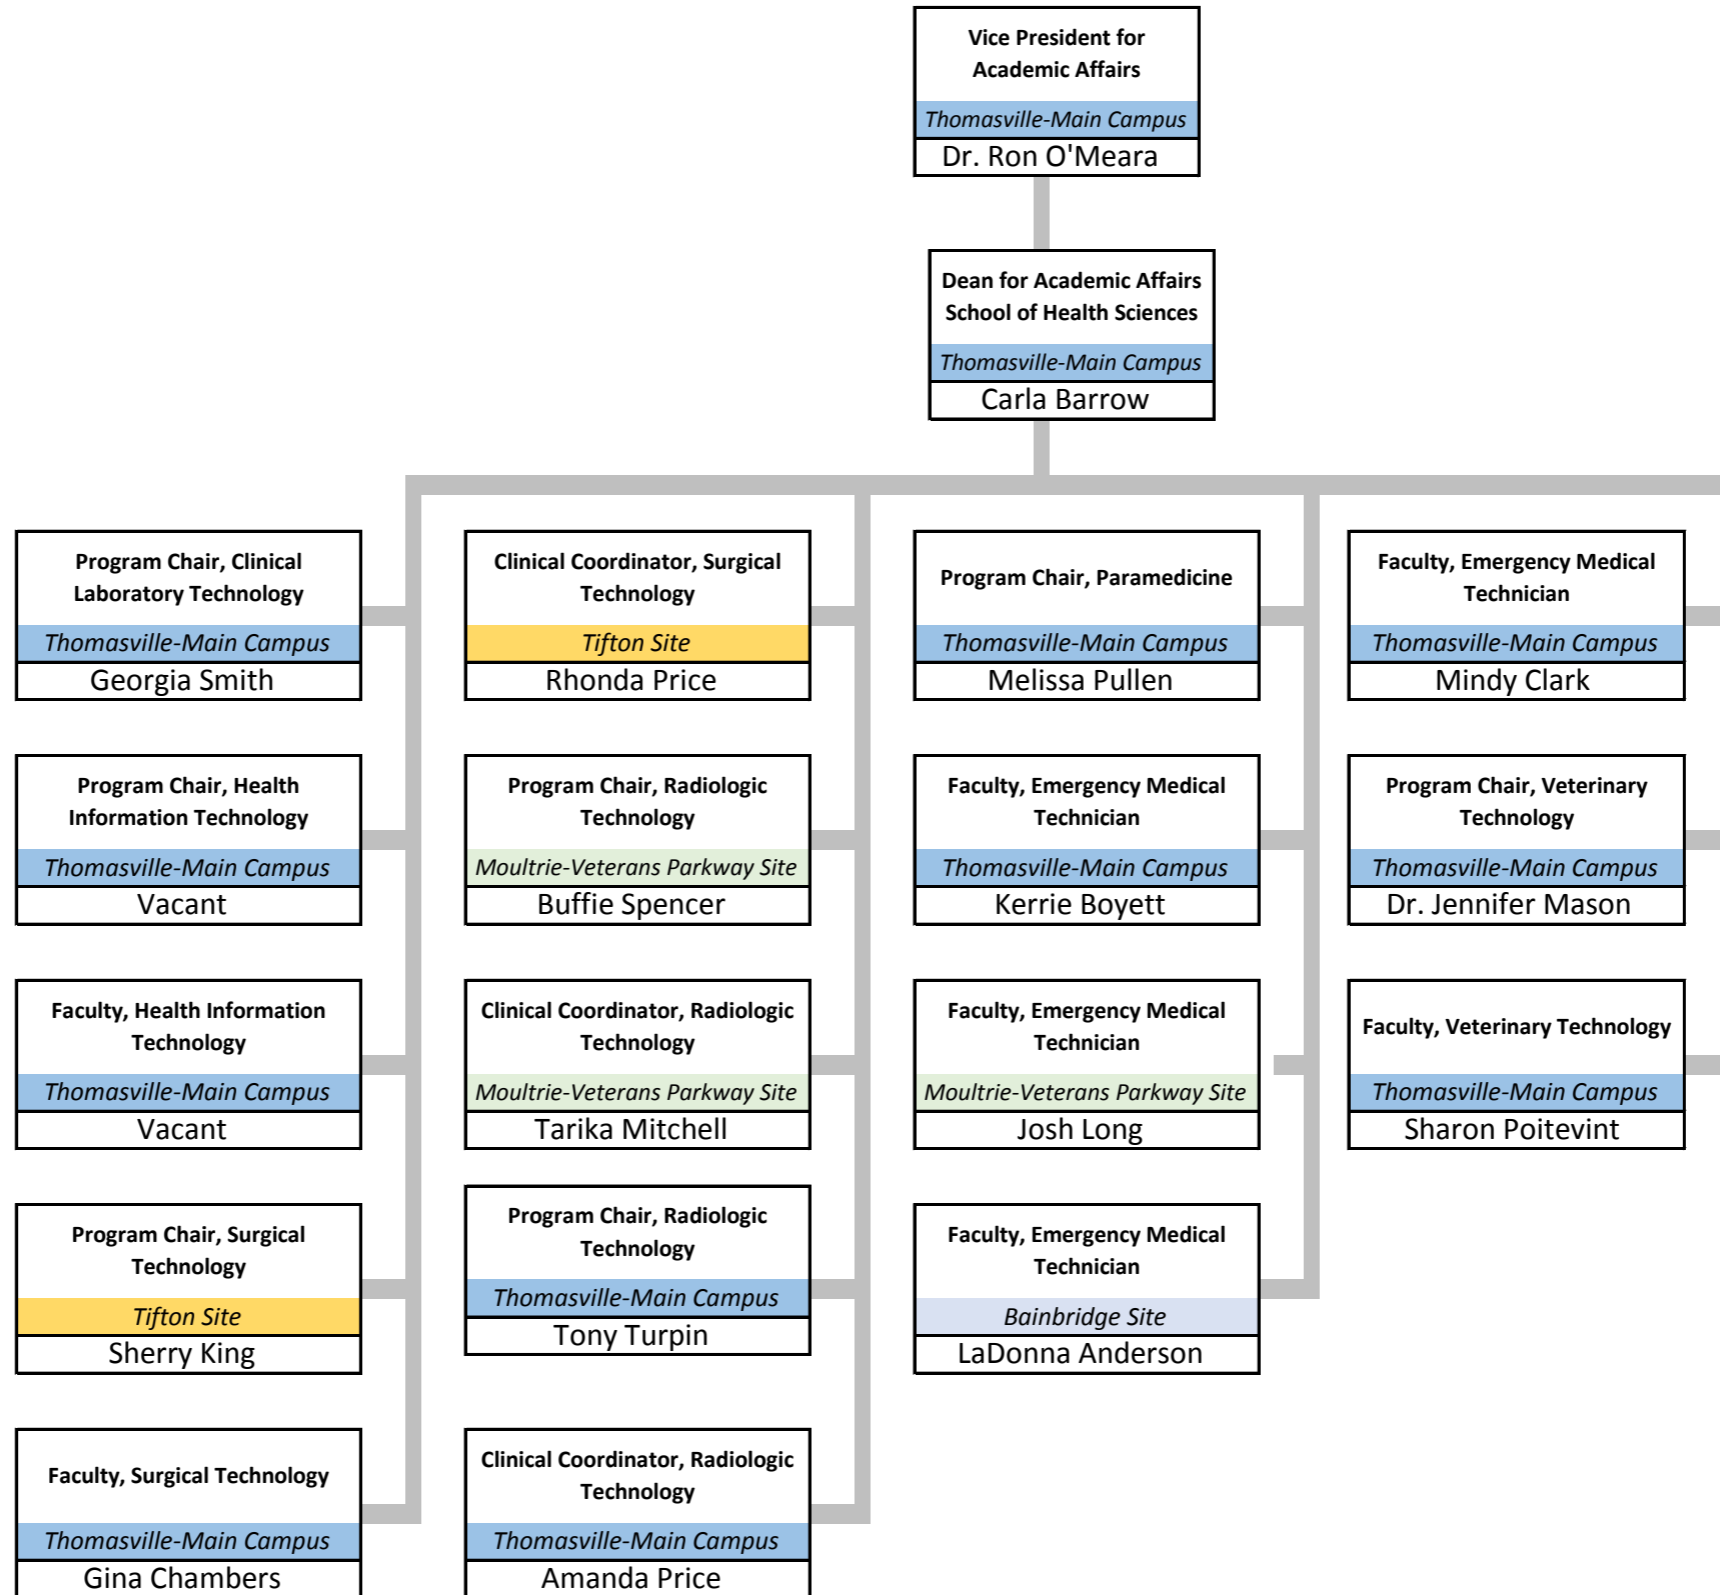

Health Sciences