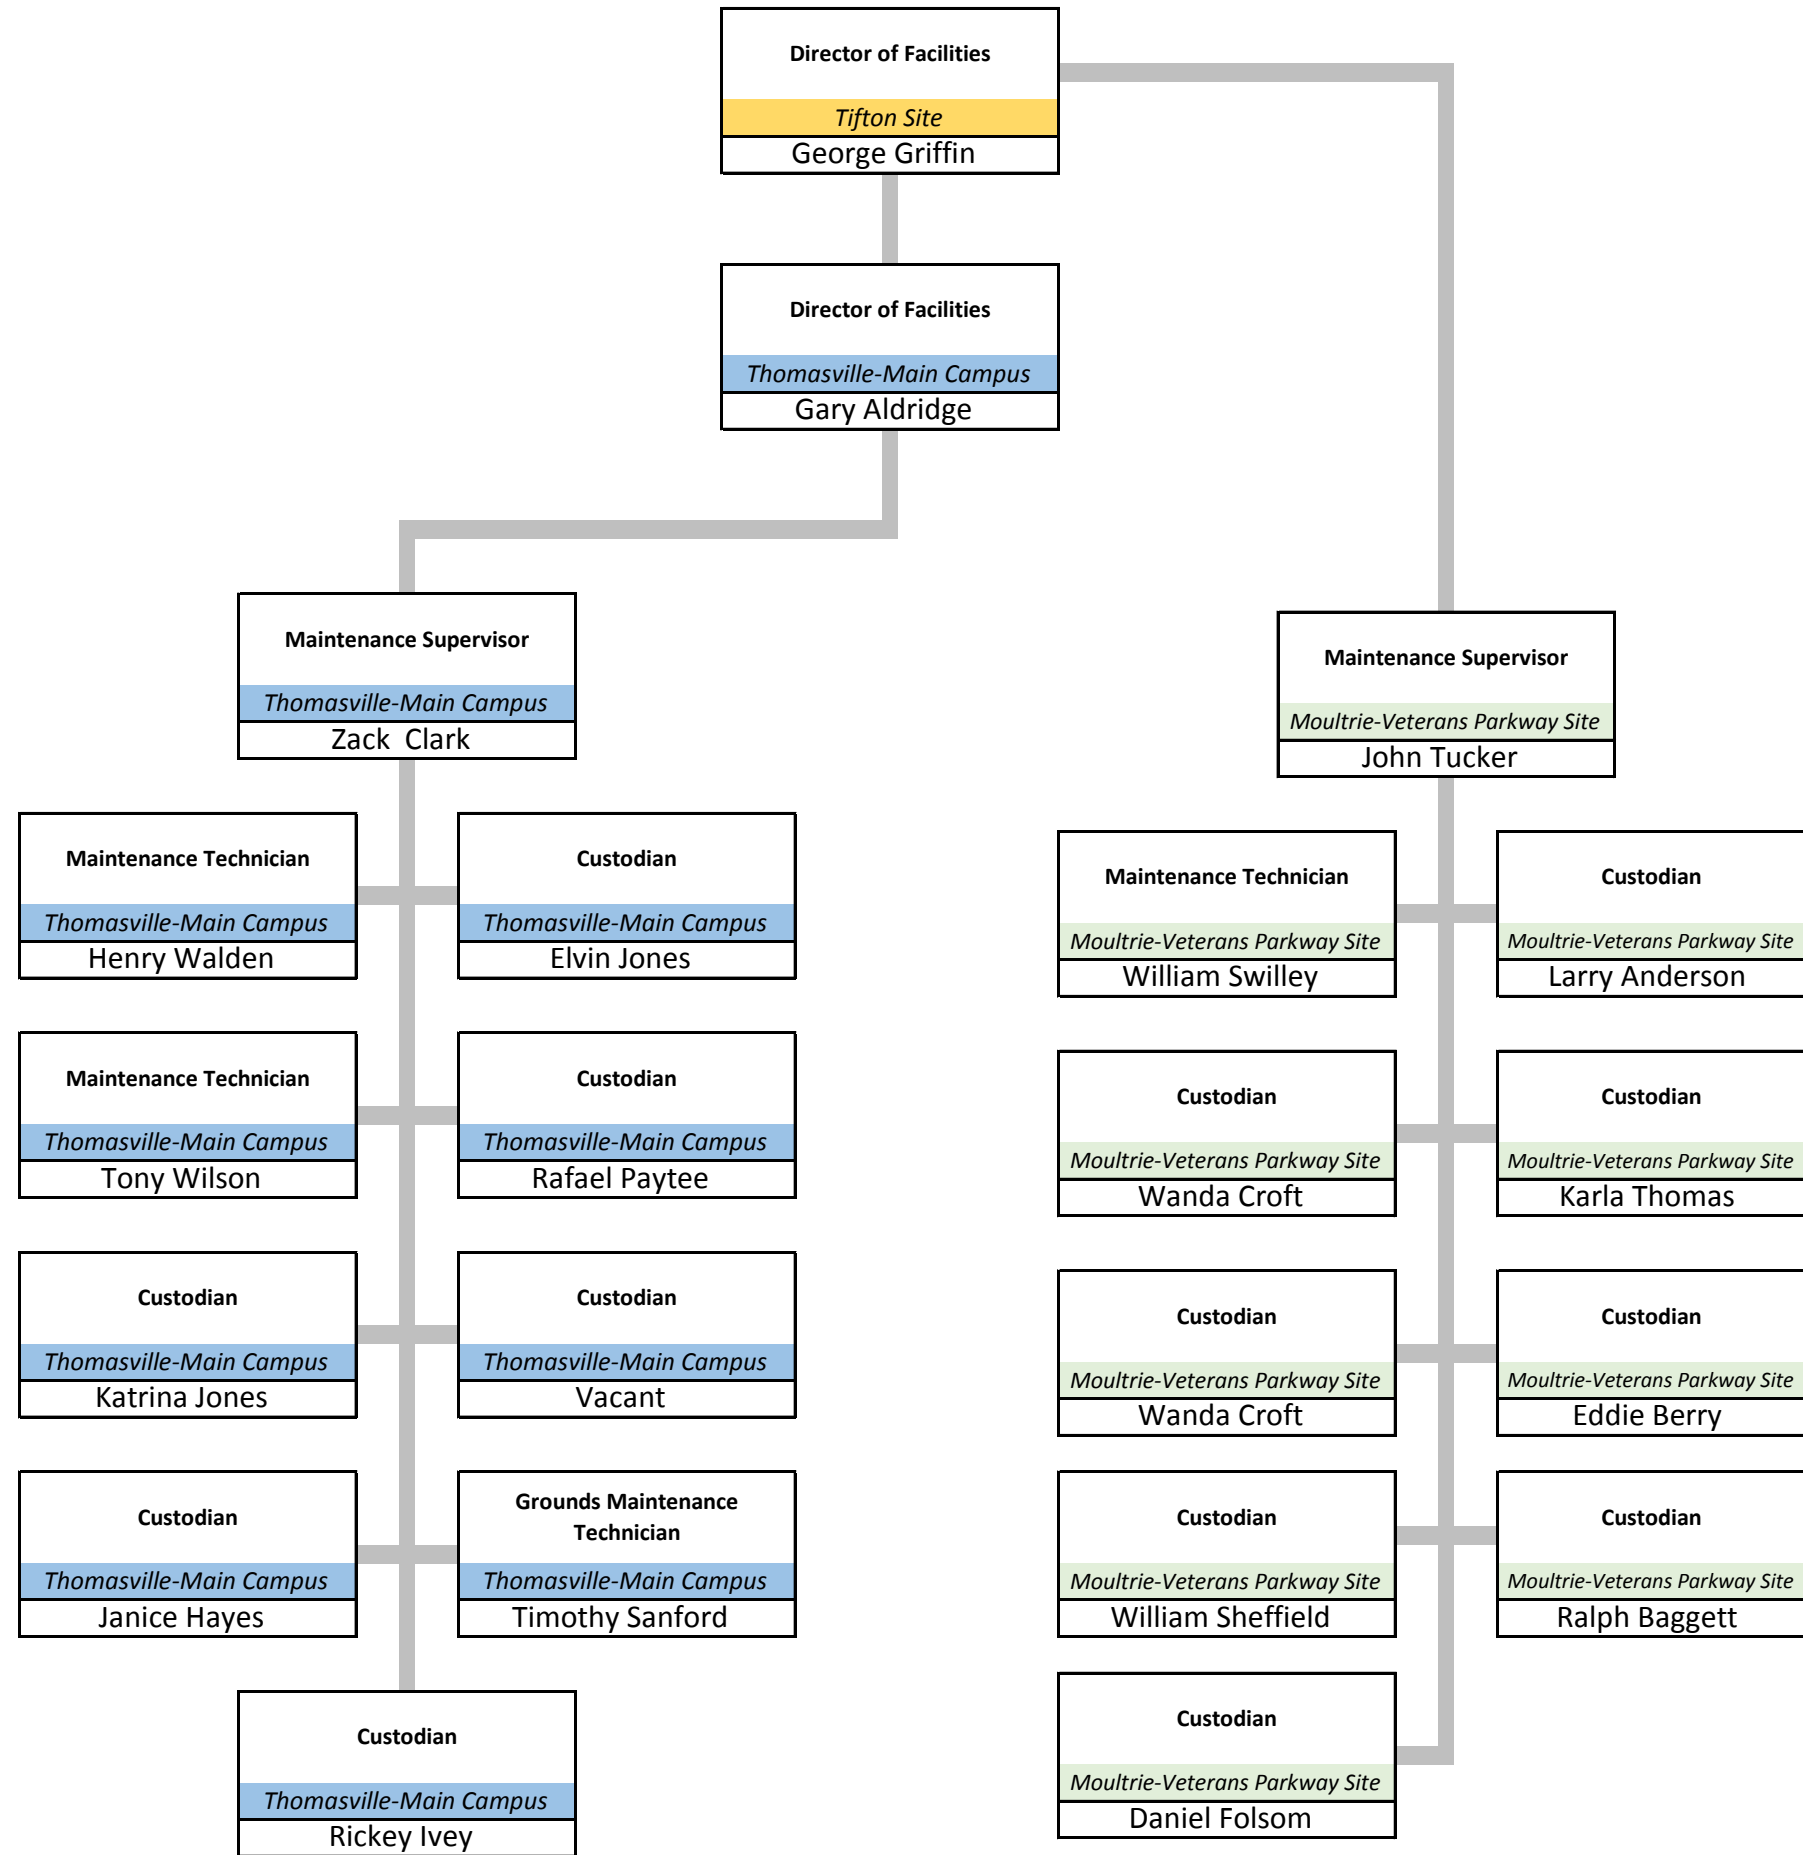

Student Affairs Assistant
Bainbridge Site
Vacant

Student Affairs

Administrative Services

Administrative Services

Operations

Operations

Operations

Economic Development