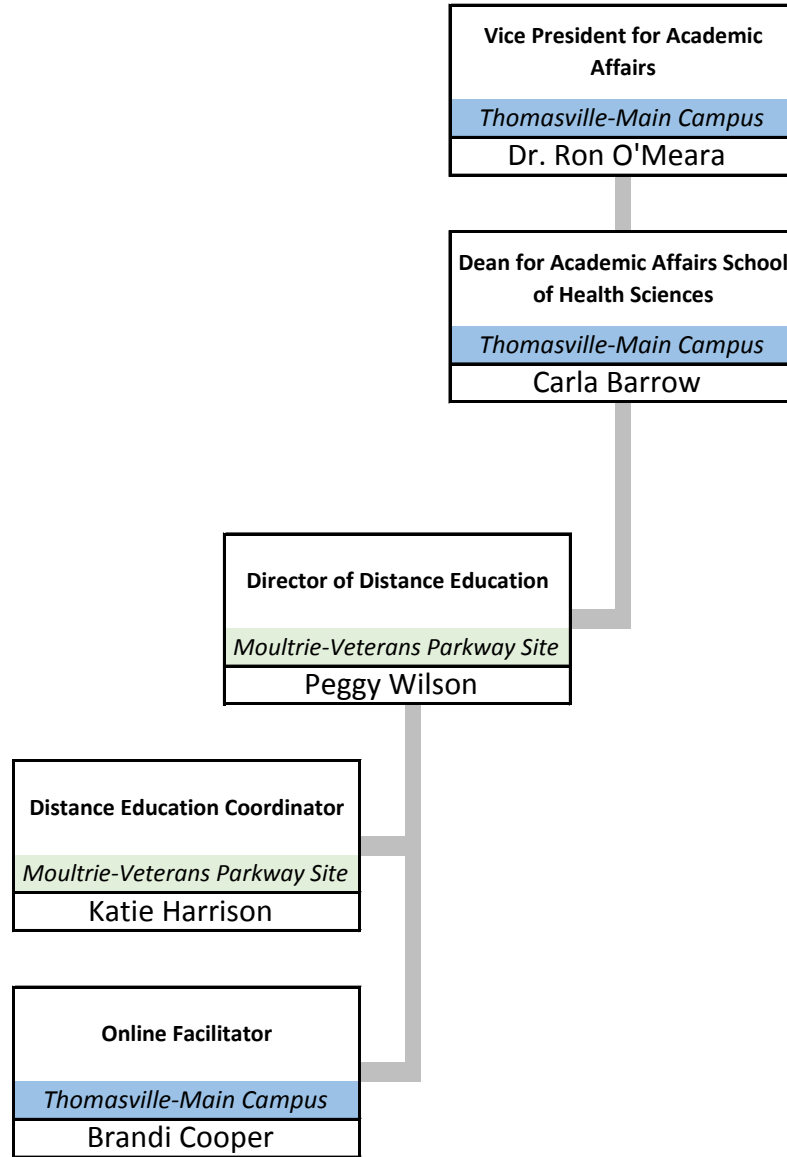

Distance Education