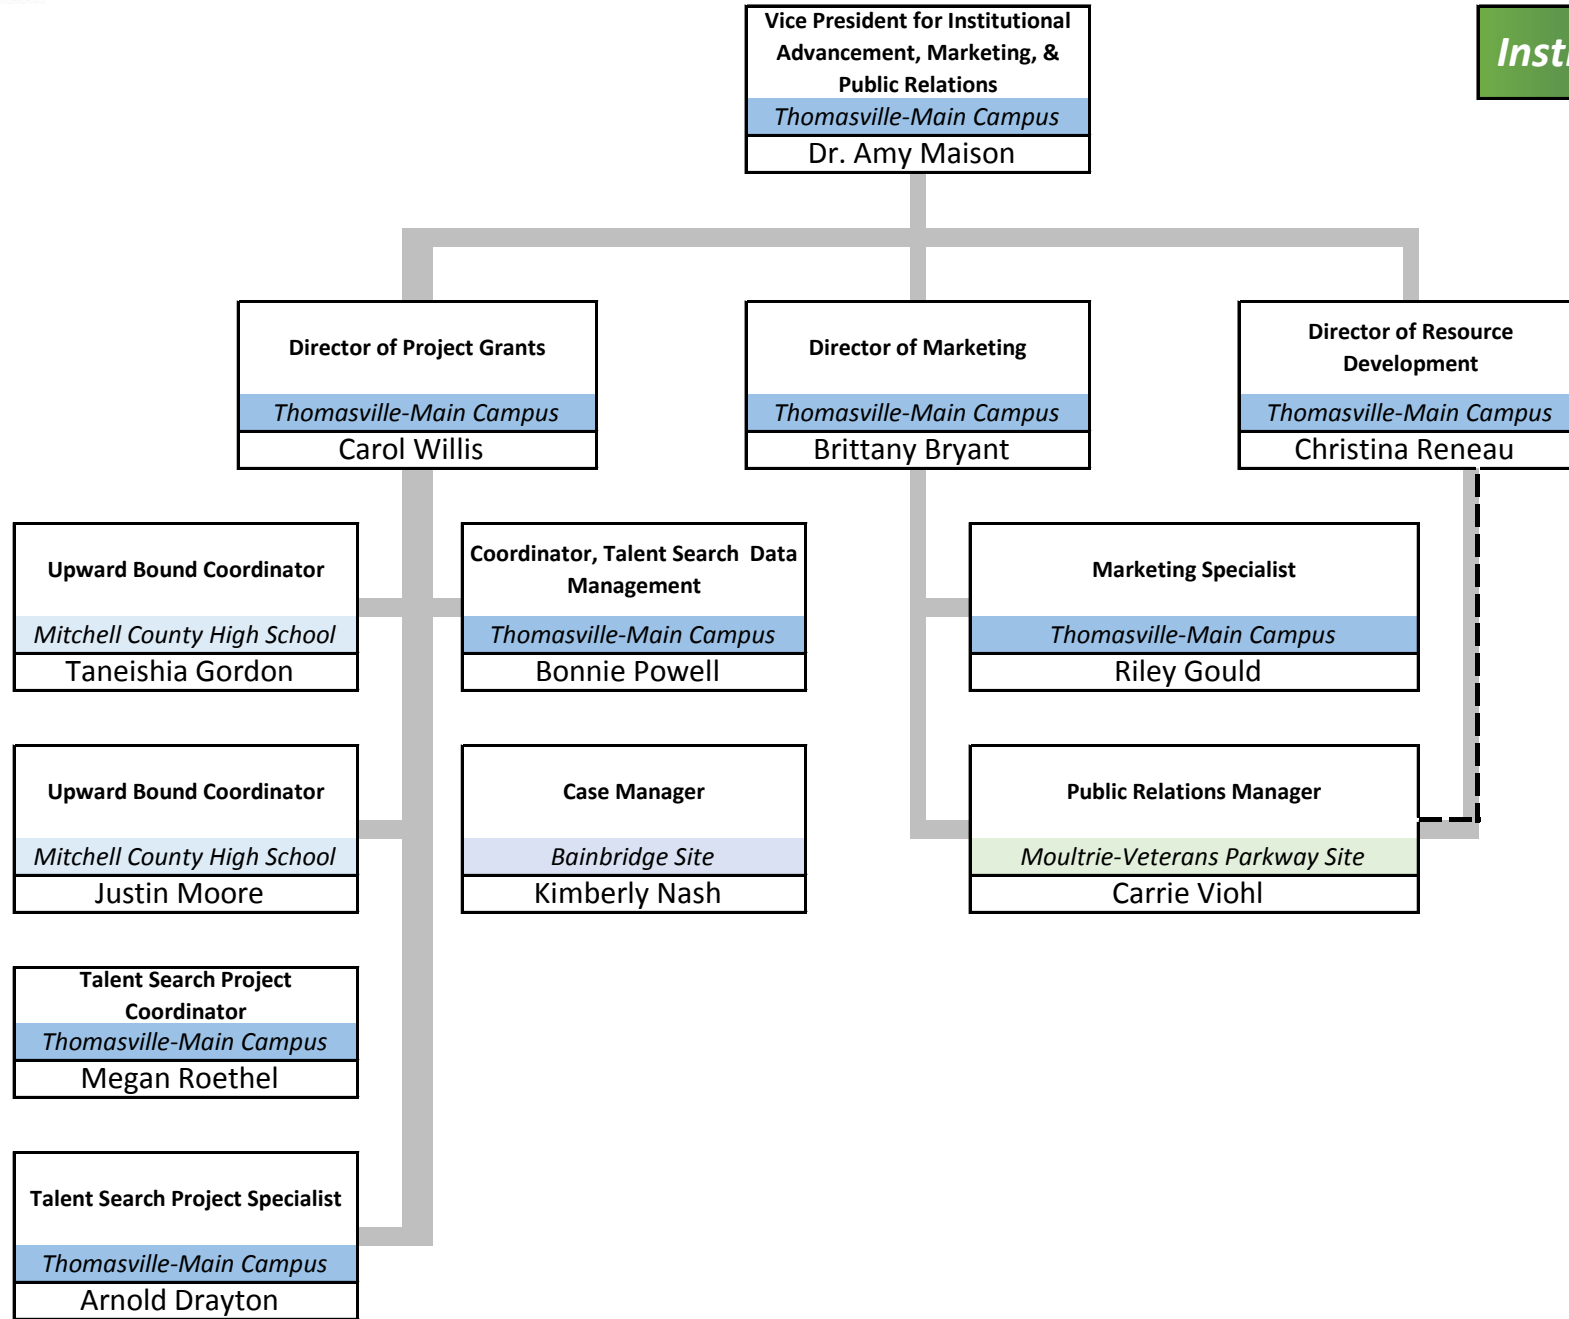

Executive Leadership

President's Office

Campus Safety

Institutional Effectiveness

Institutional Advancement

Student Affairs

Executive Vice President & Vice President for Student Affairs
Moultrie-Veterans Parkway Site
Leigh Wallace

Administrative Assistant to the Vice President
Moultrie-Veterans Parkway Site
Carol Kilgore

Director of Student Affairs
Moultrie-Veterans Parkway Site
Lisa Griffin

Registrar
Moultrie-Veterans Parkway Site
Lora Beth Short