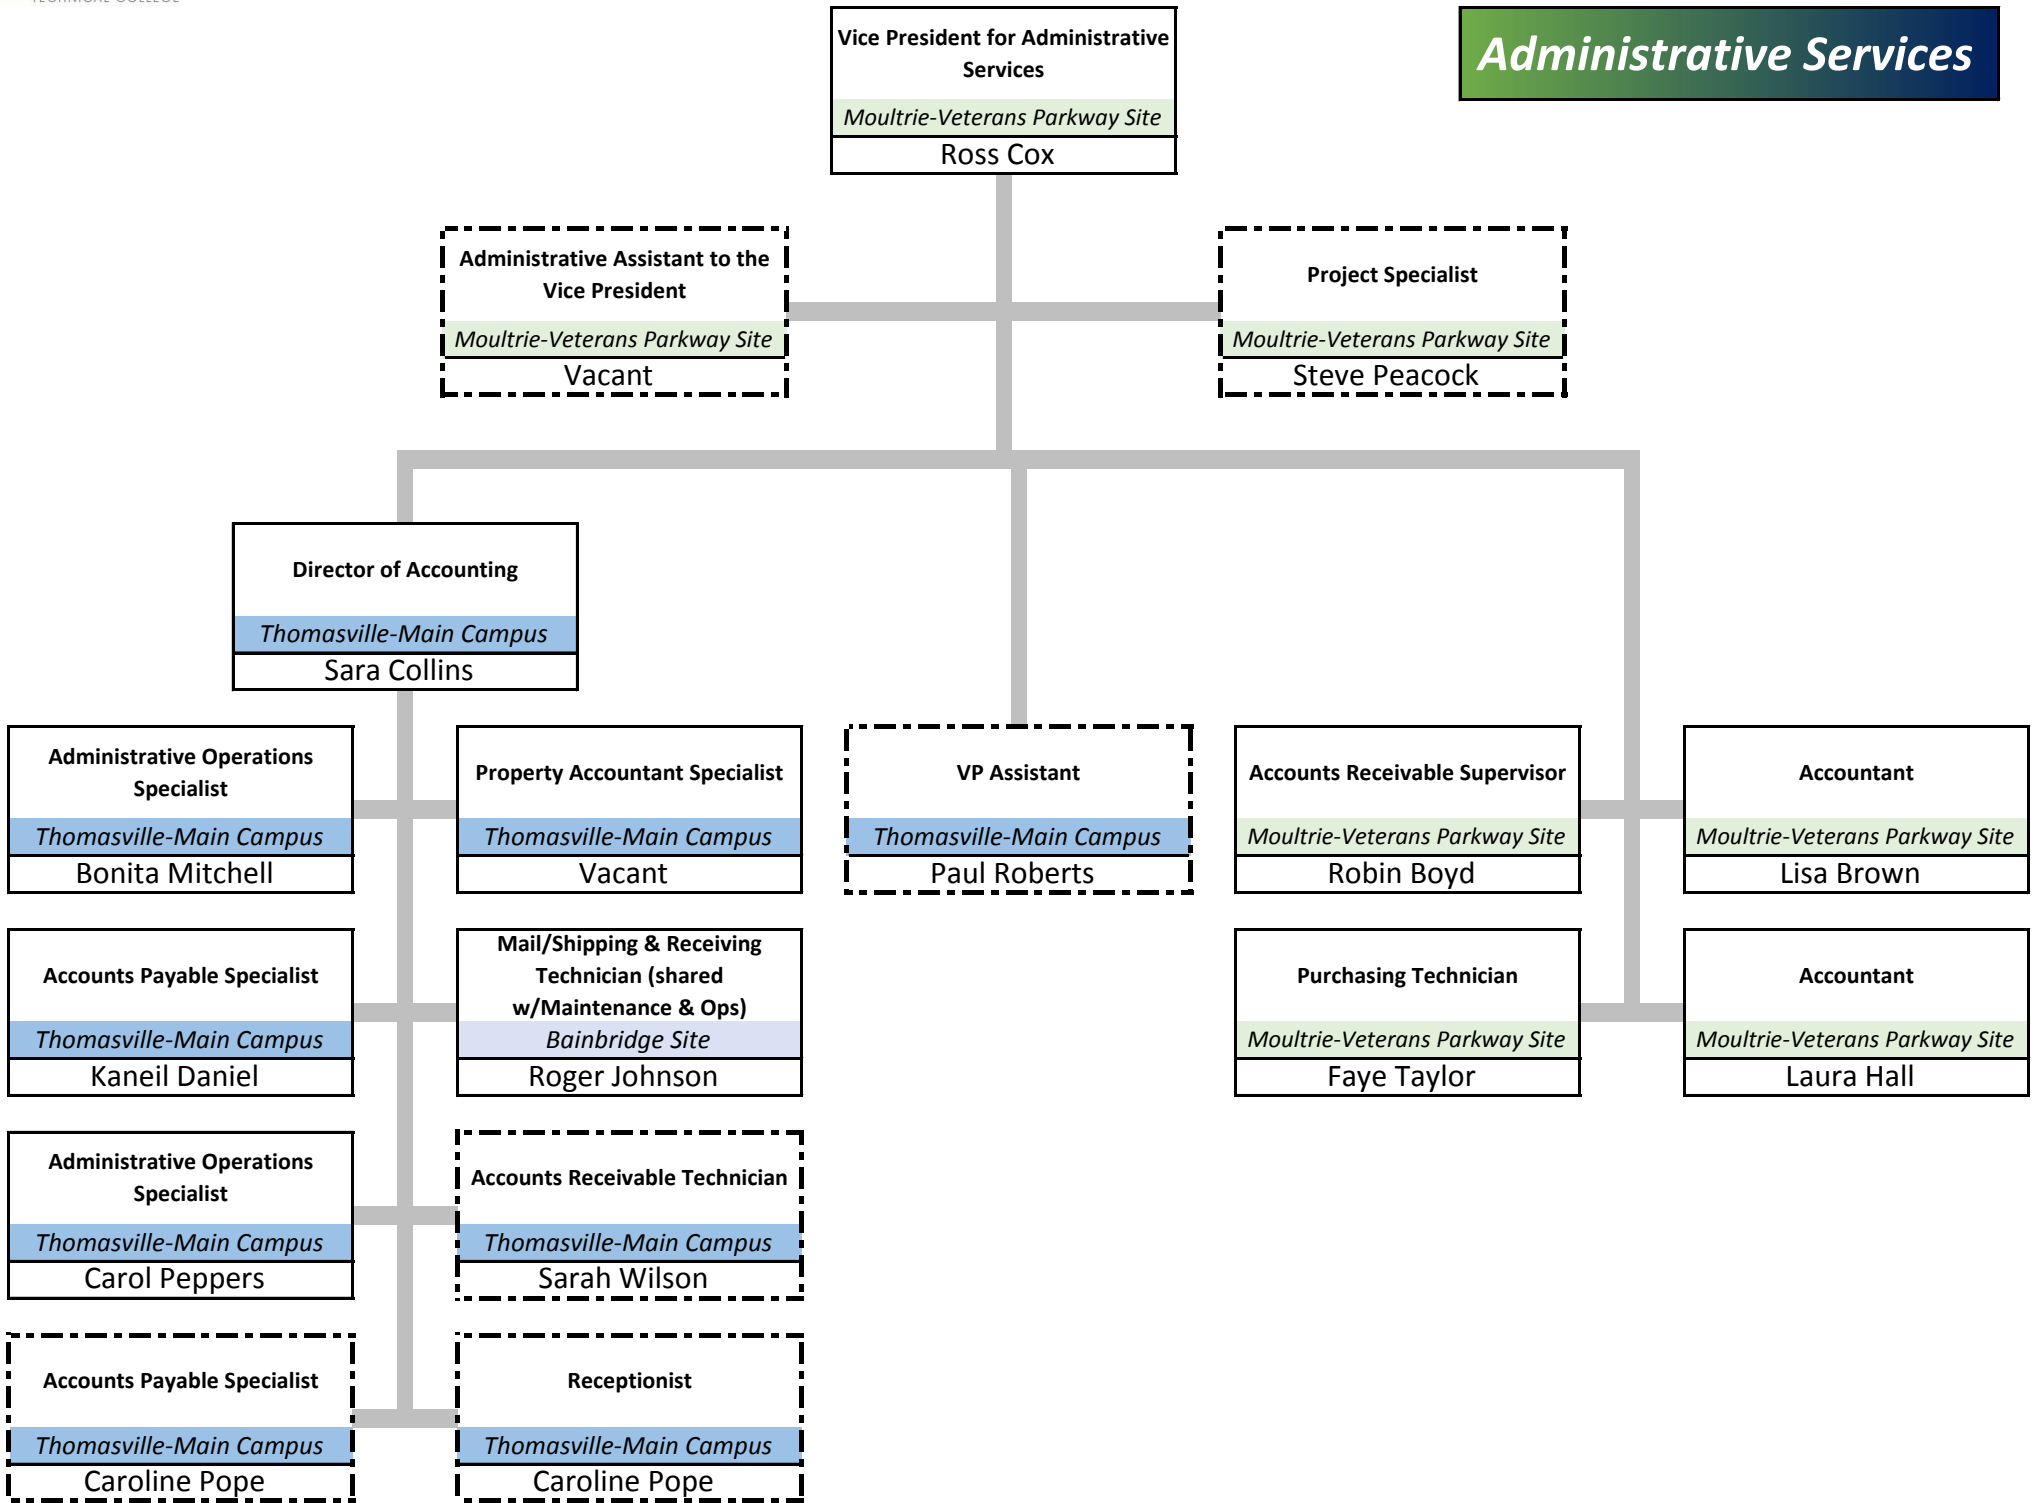

Administrative Services