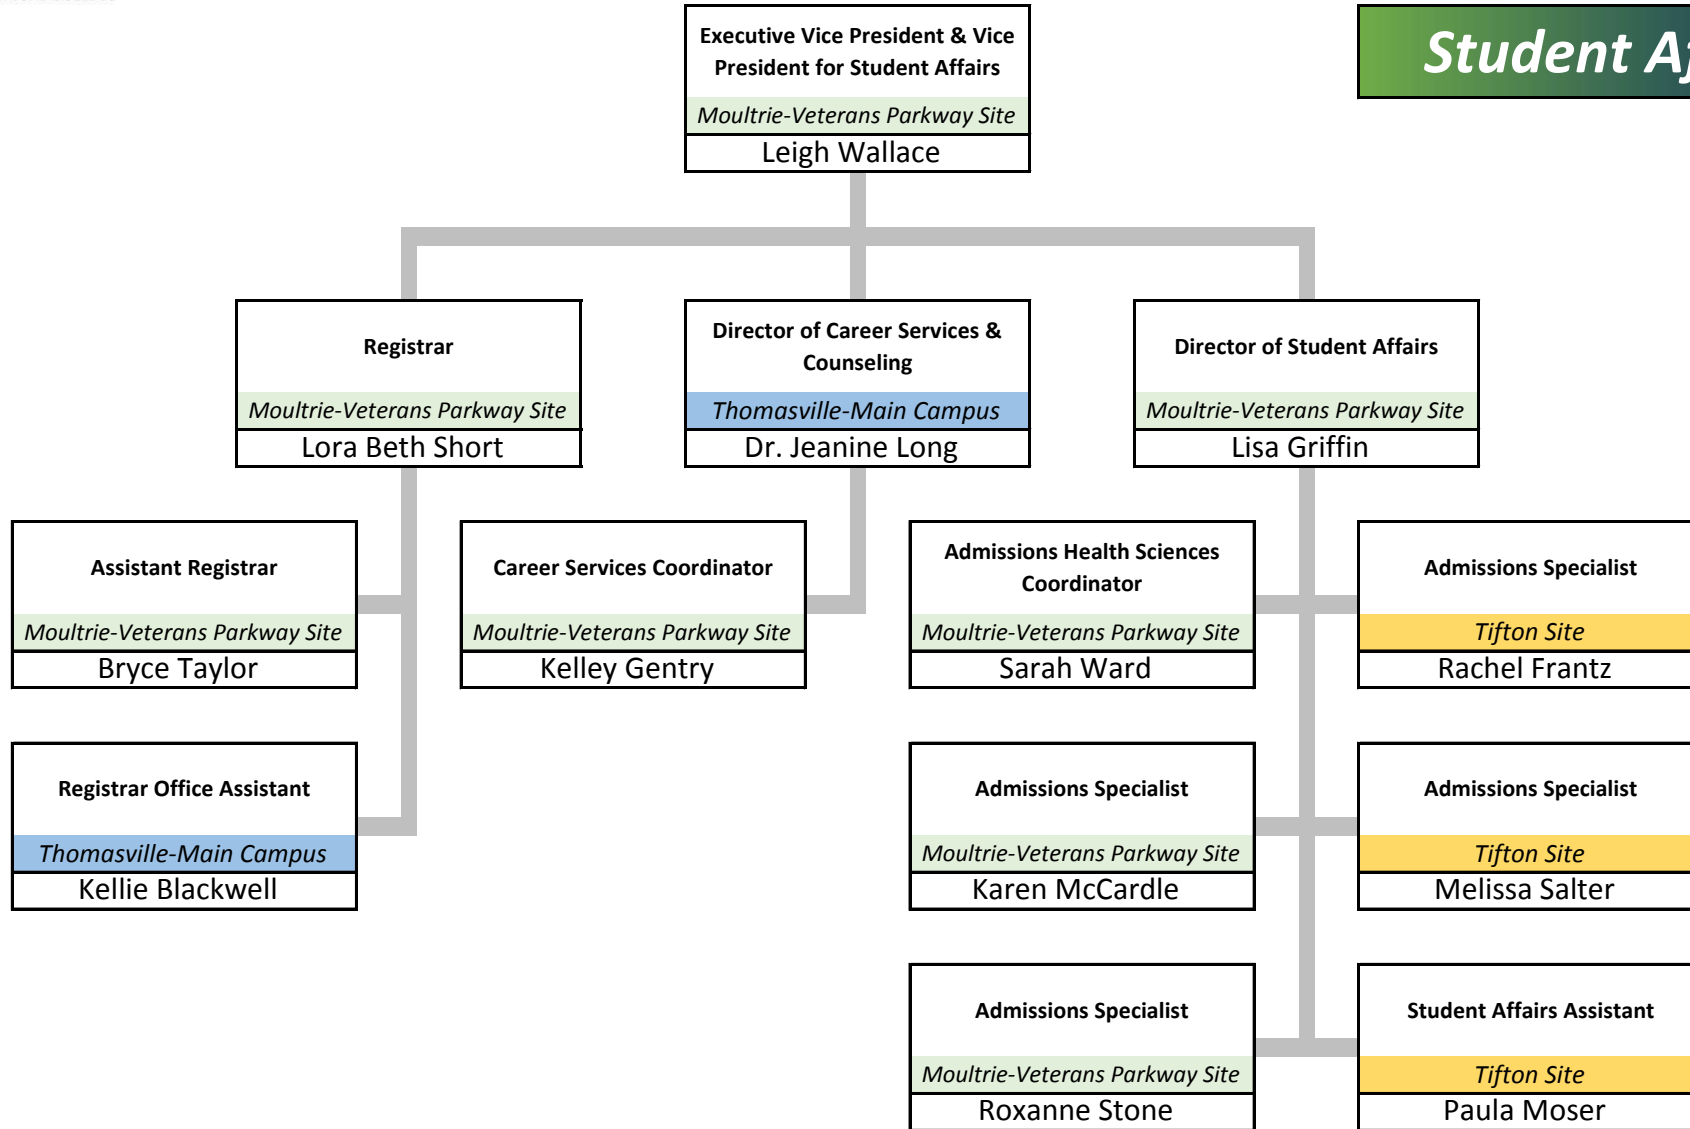

Student Affairs