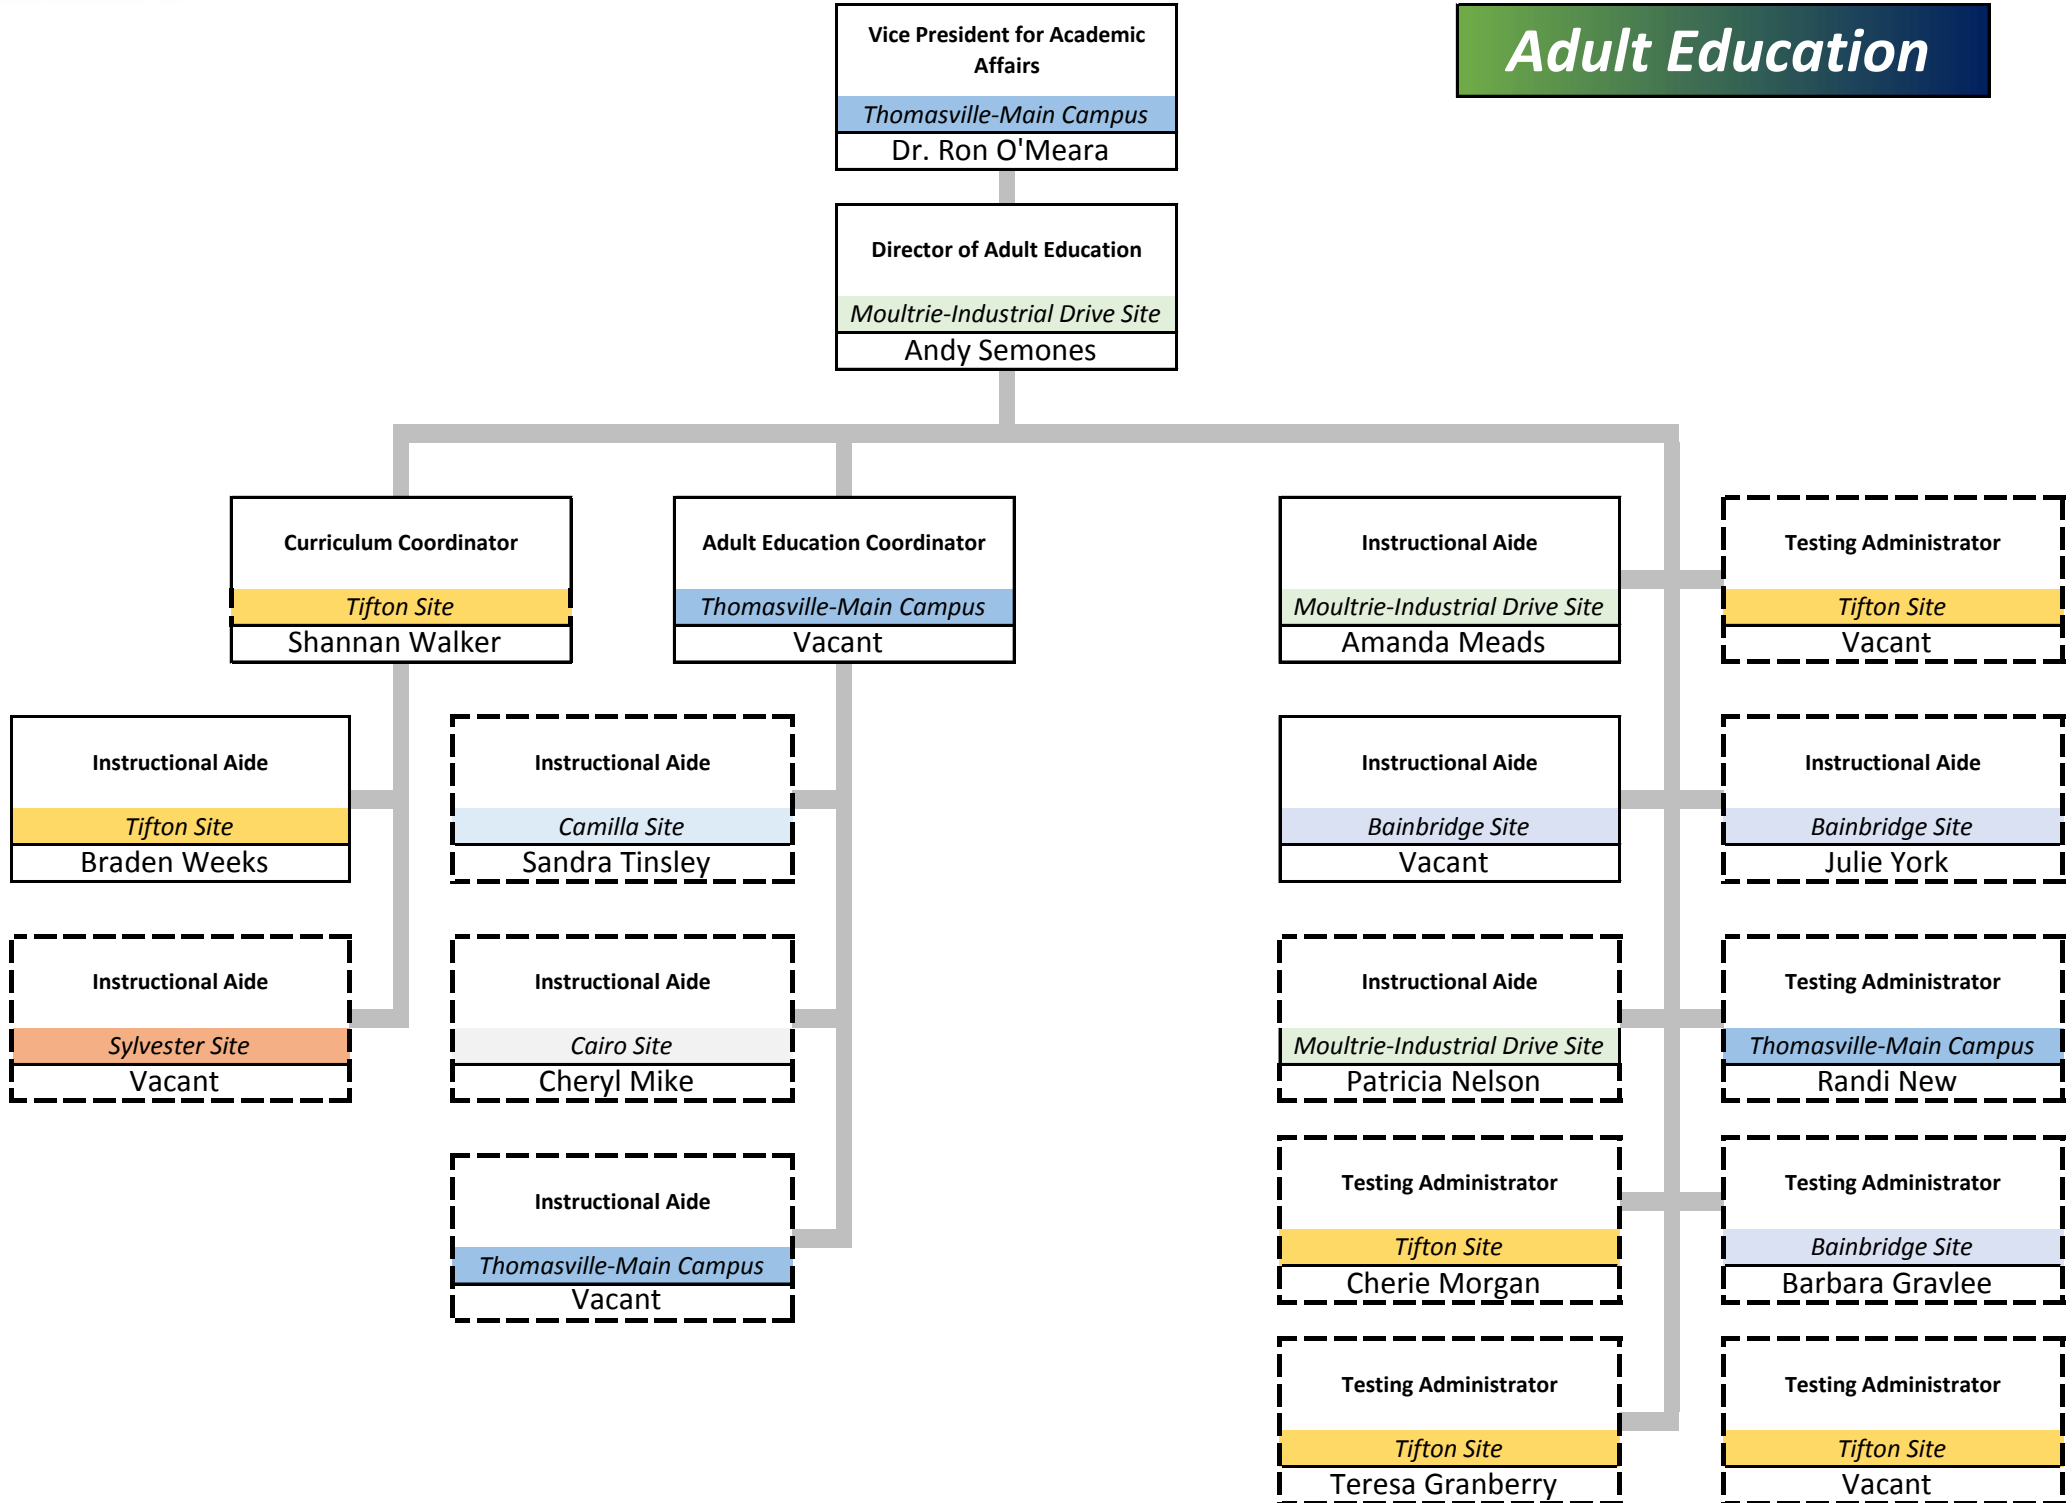

Adult Education