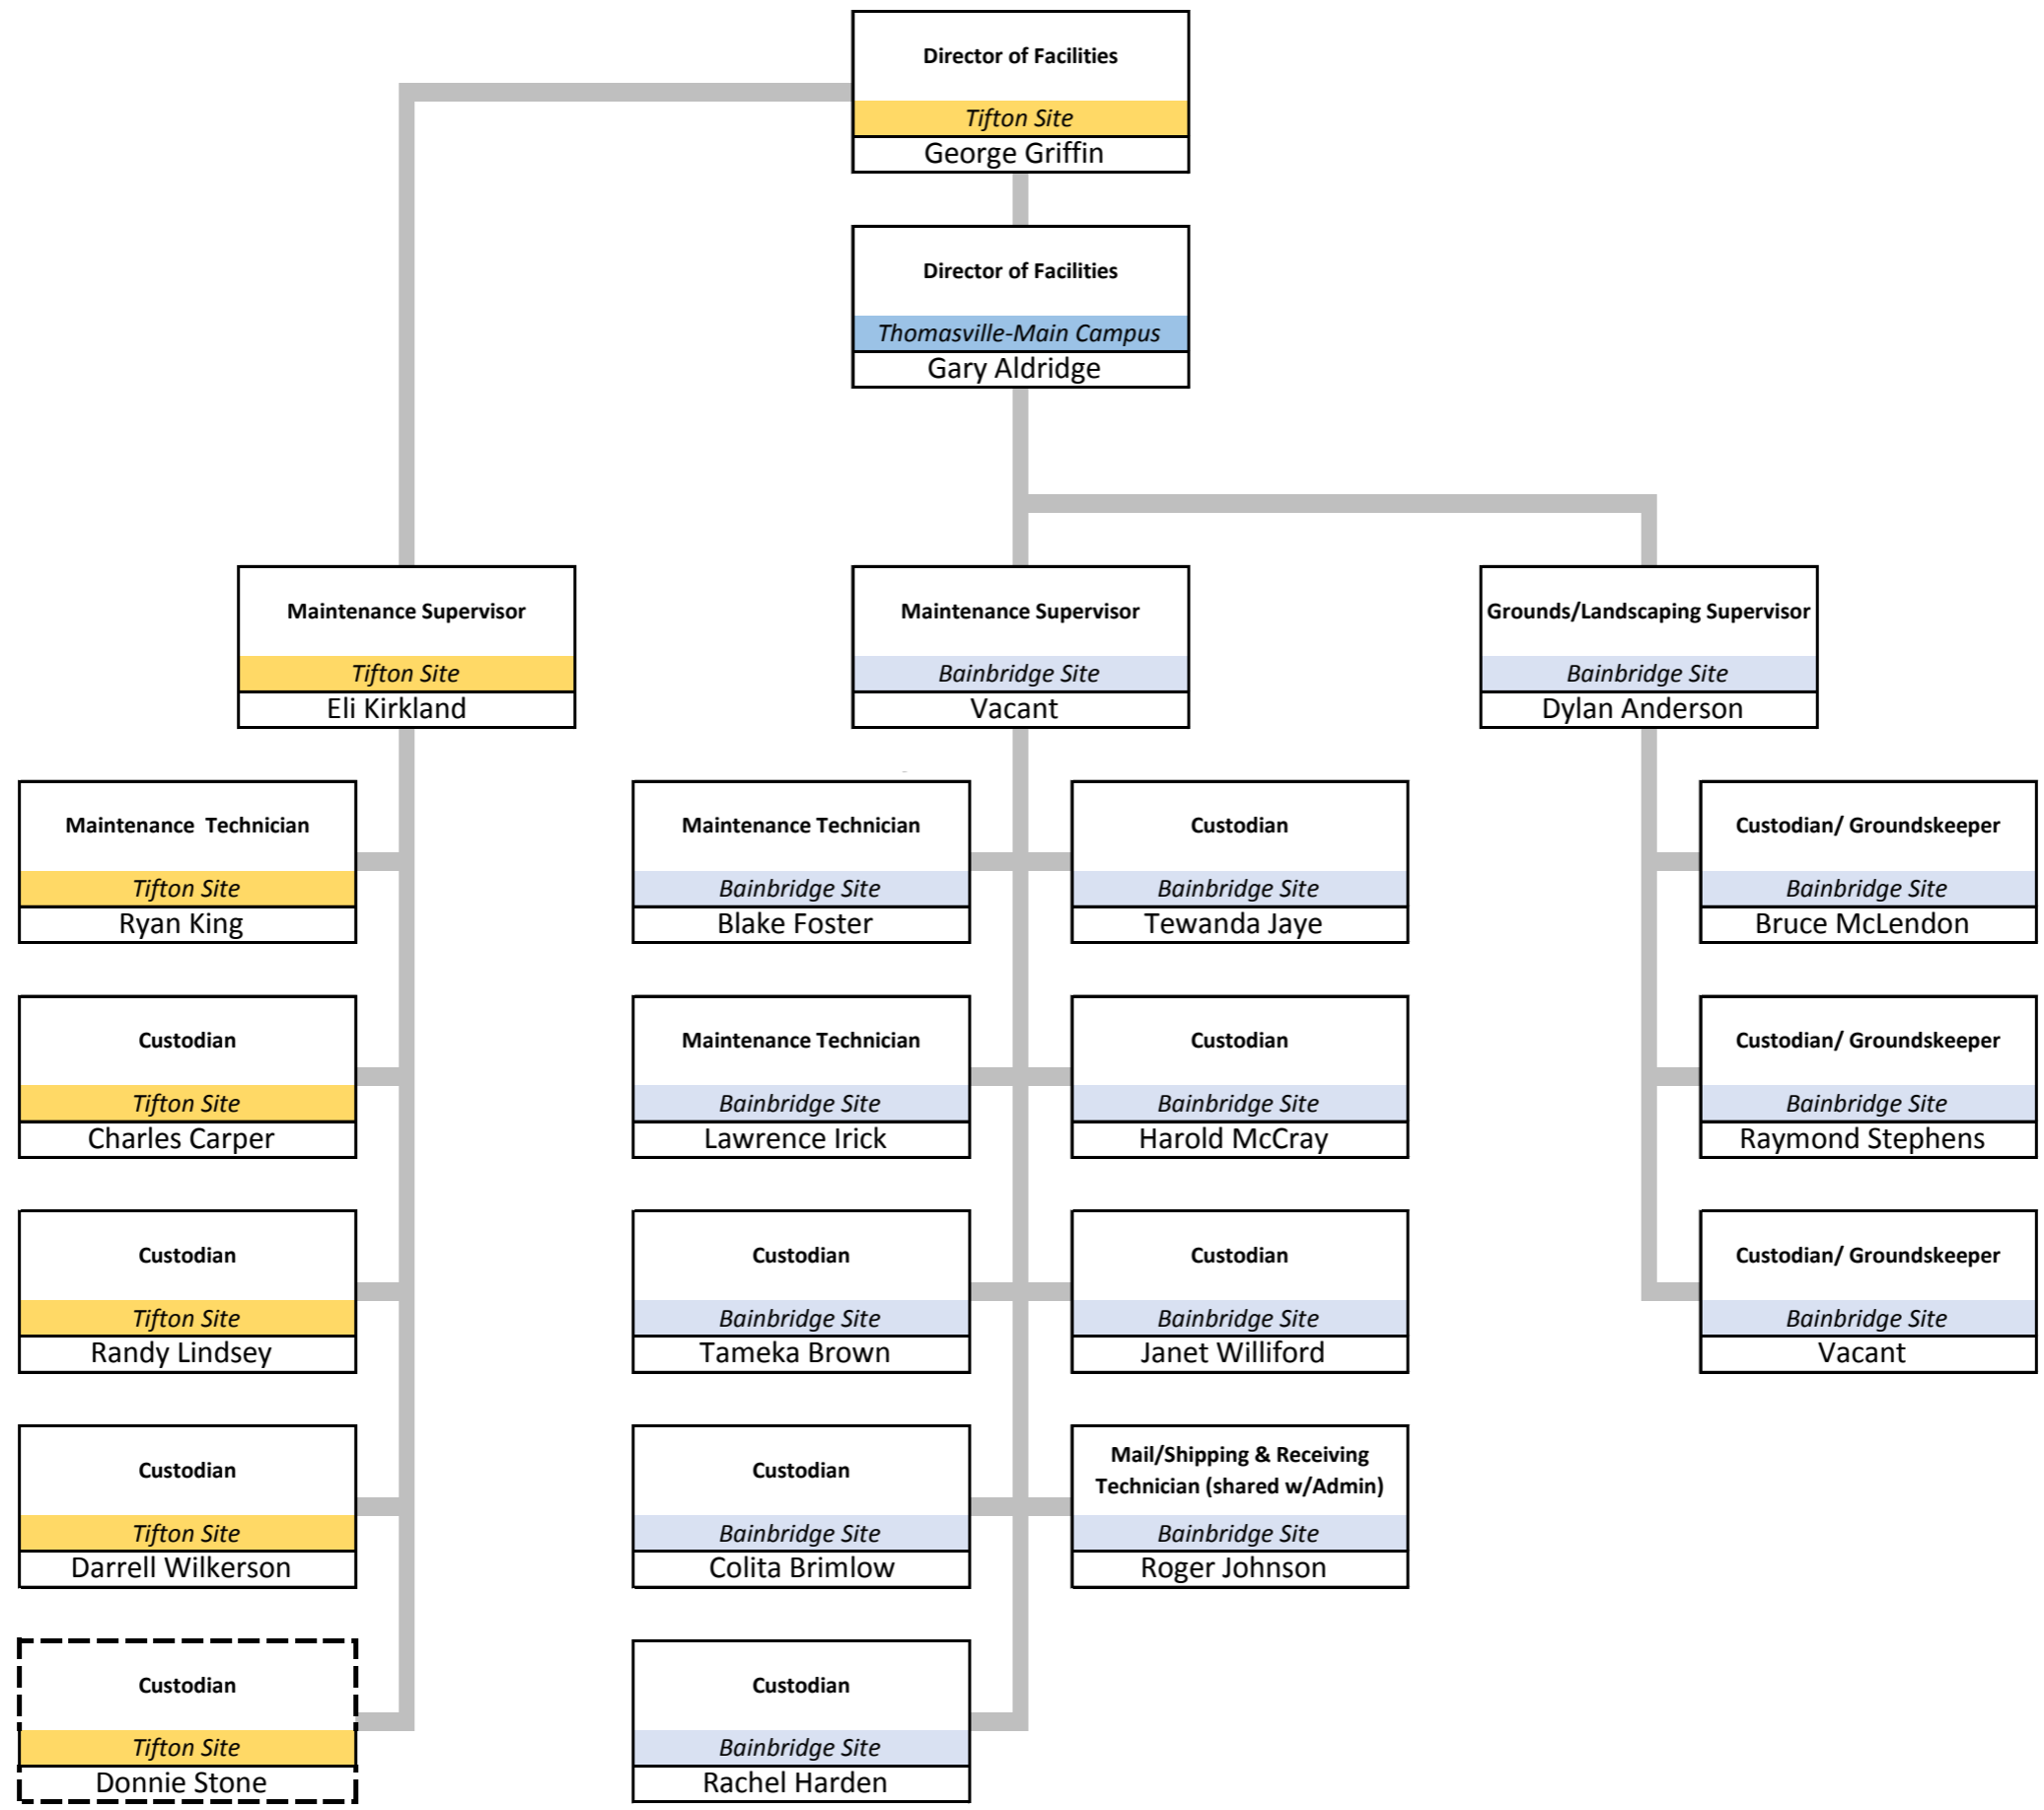

Student Affairs Assistant
Bainbridge Site
Vacant

Student Affairs

Administrative Services

Administrative Services

Operations

Operations

Operations

Economic Development