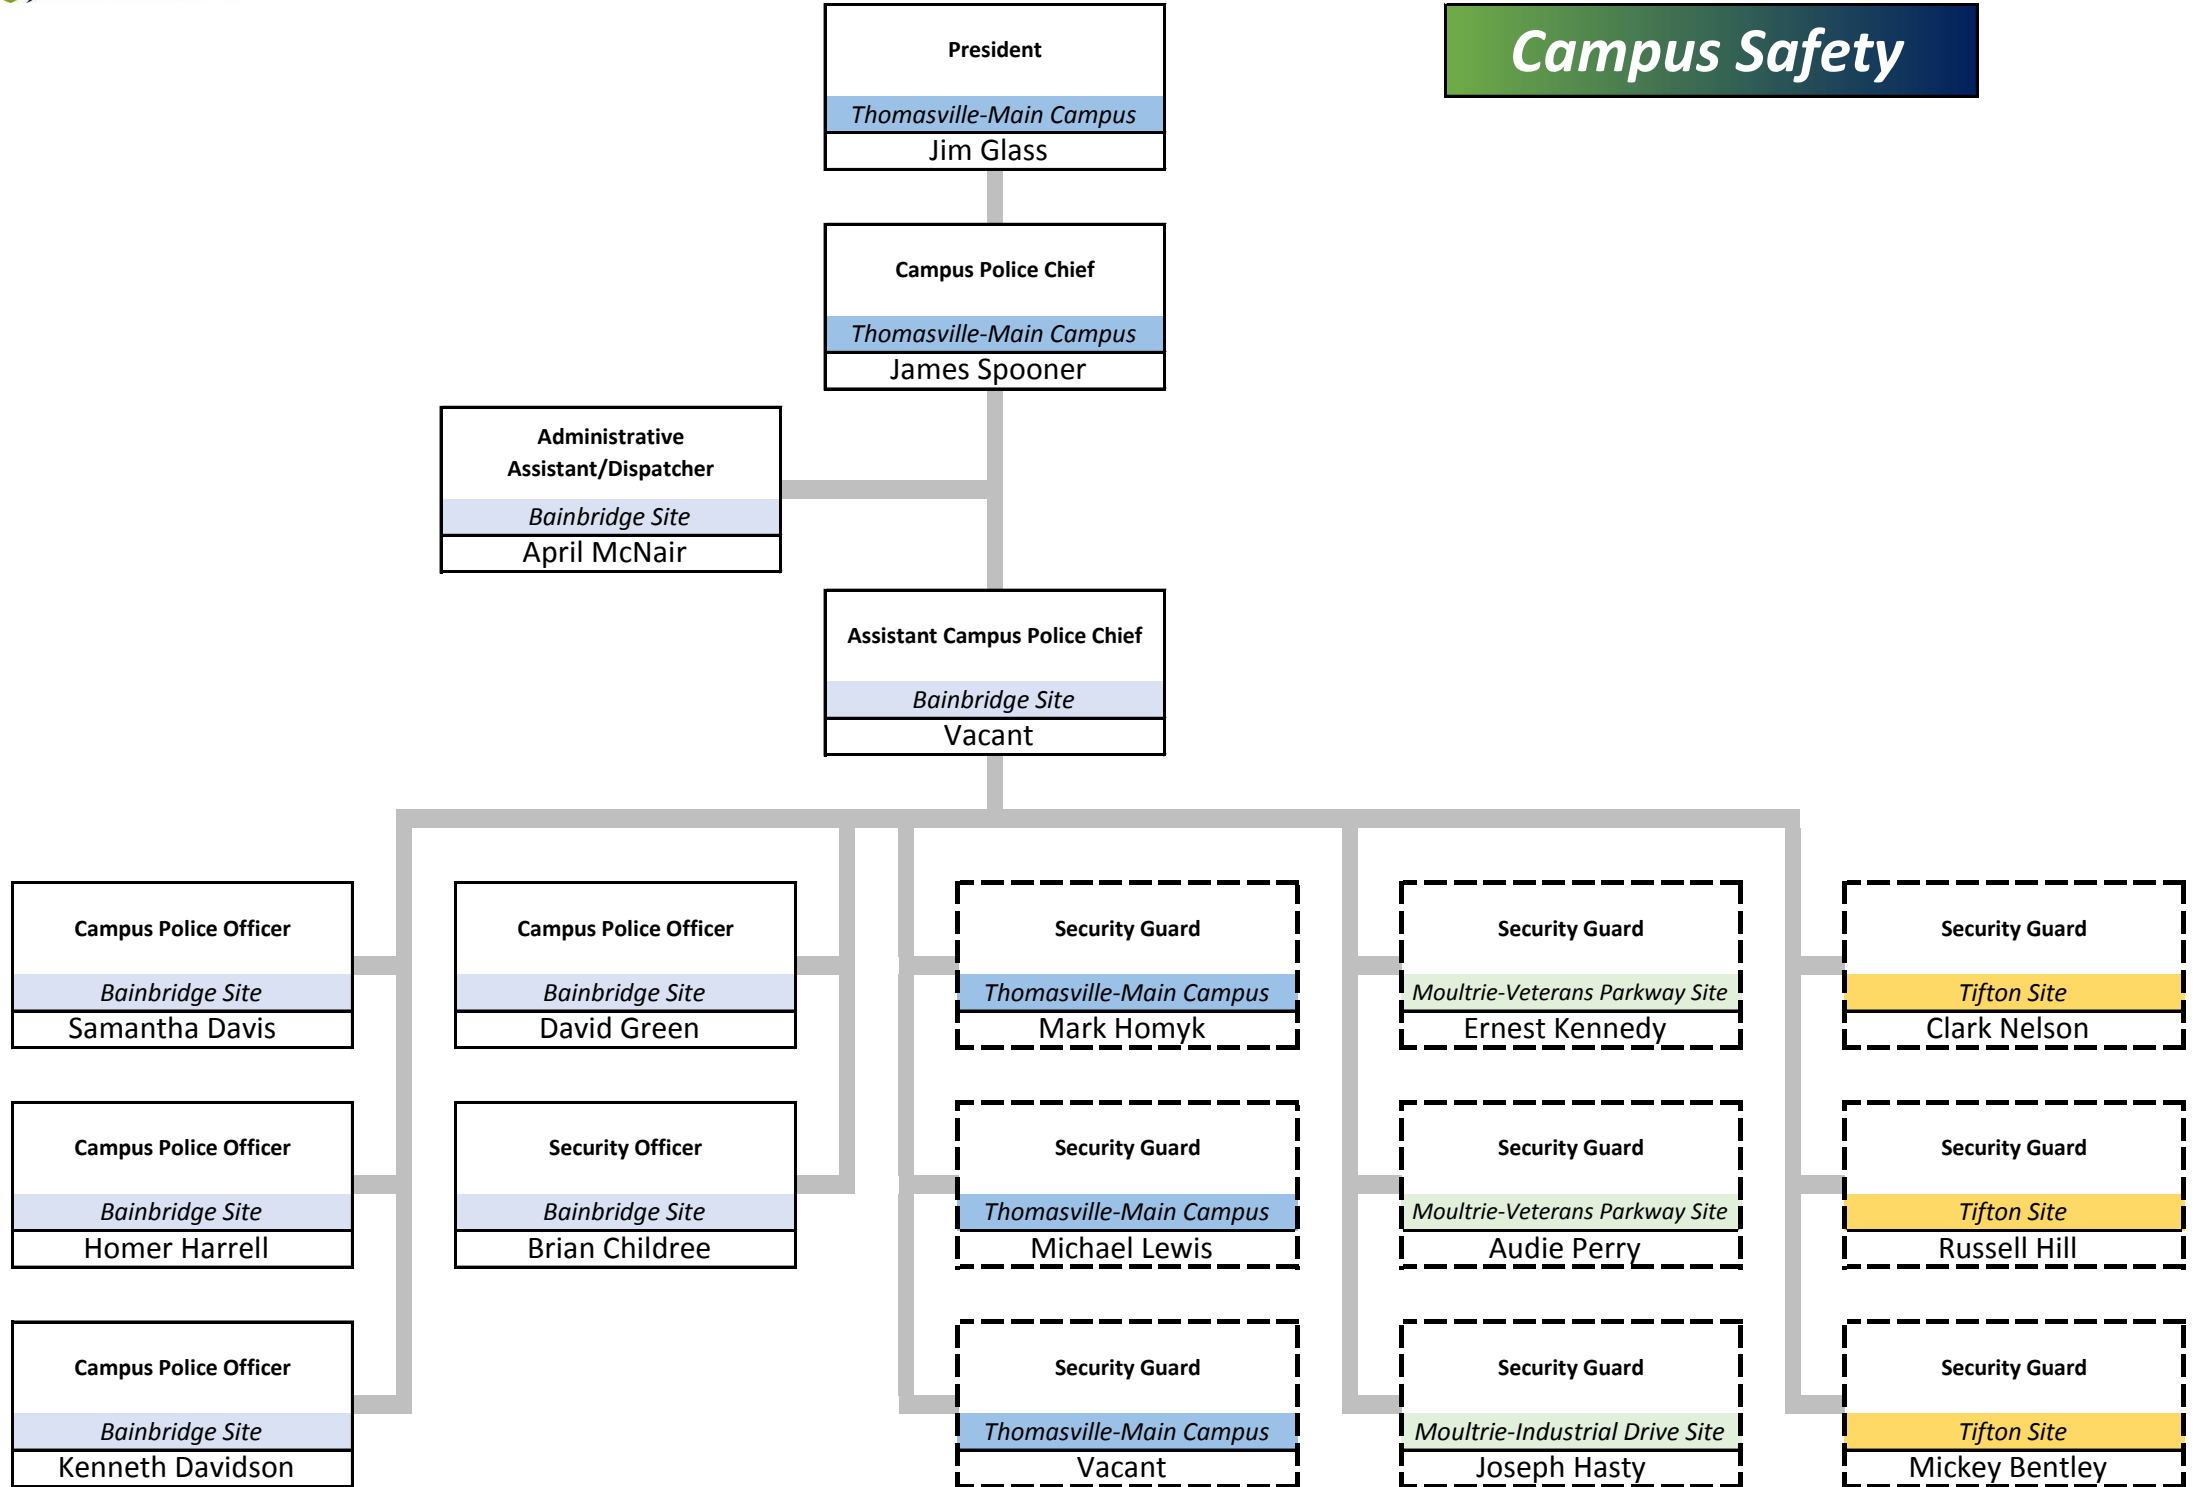

Executive Leadership

President's Office

Campus Safety

Institutional Effectiveness

Institutional Advancement

Student Affairs

Executive Vice President & Vice President for Student Affairs
Moultrie-Veterans Parkway Site
Leigh Wallace

Student Affairs Assistant
Bainbridge Site
Vacant

Student Affairs

Administrative Services

Administrative Services

Operations

Operations

Operations

Economic Development