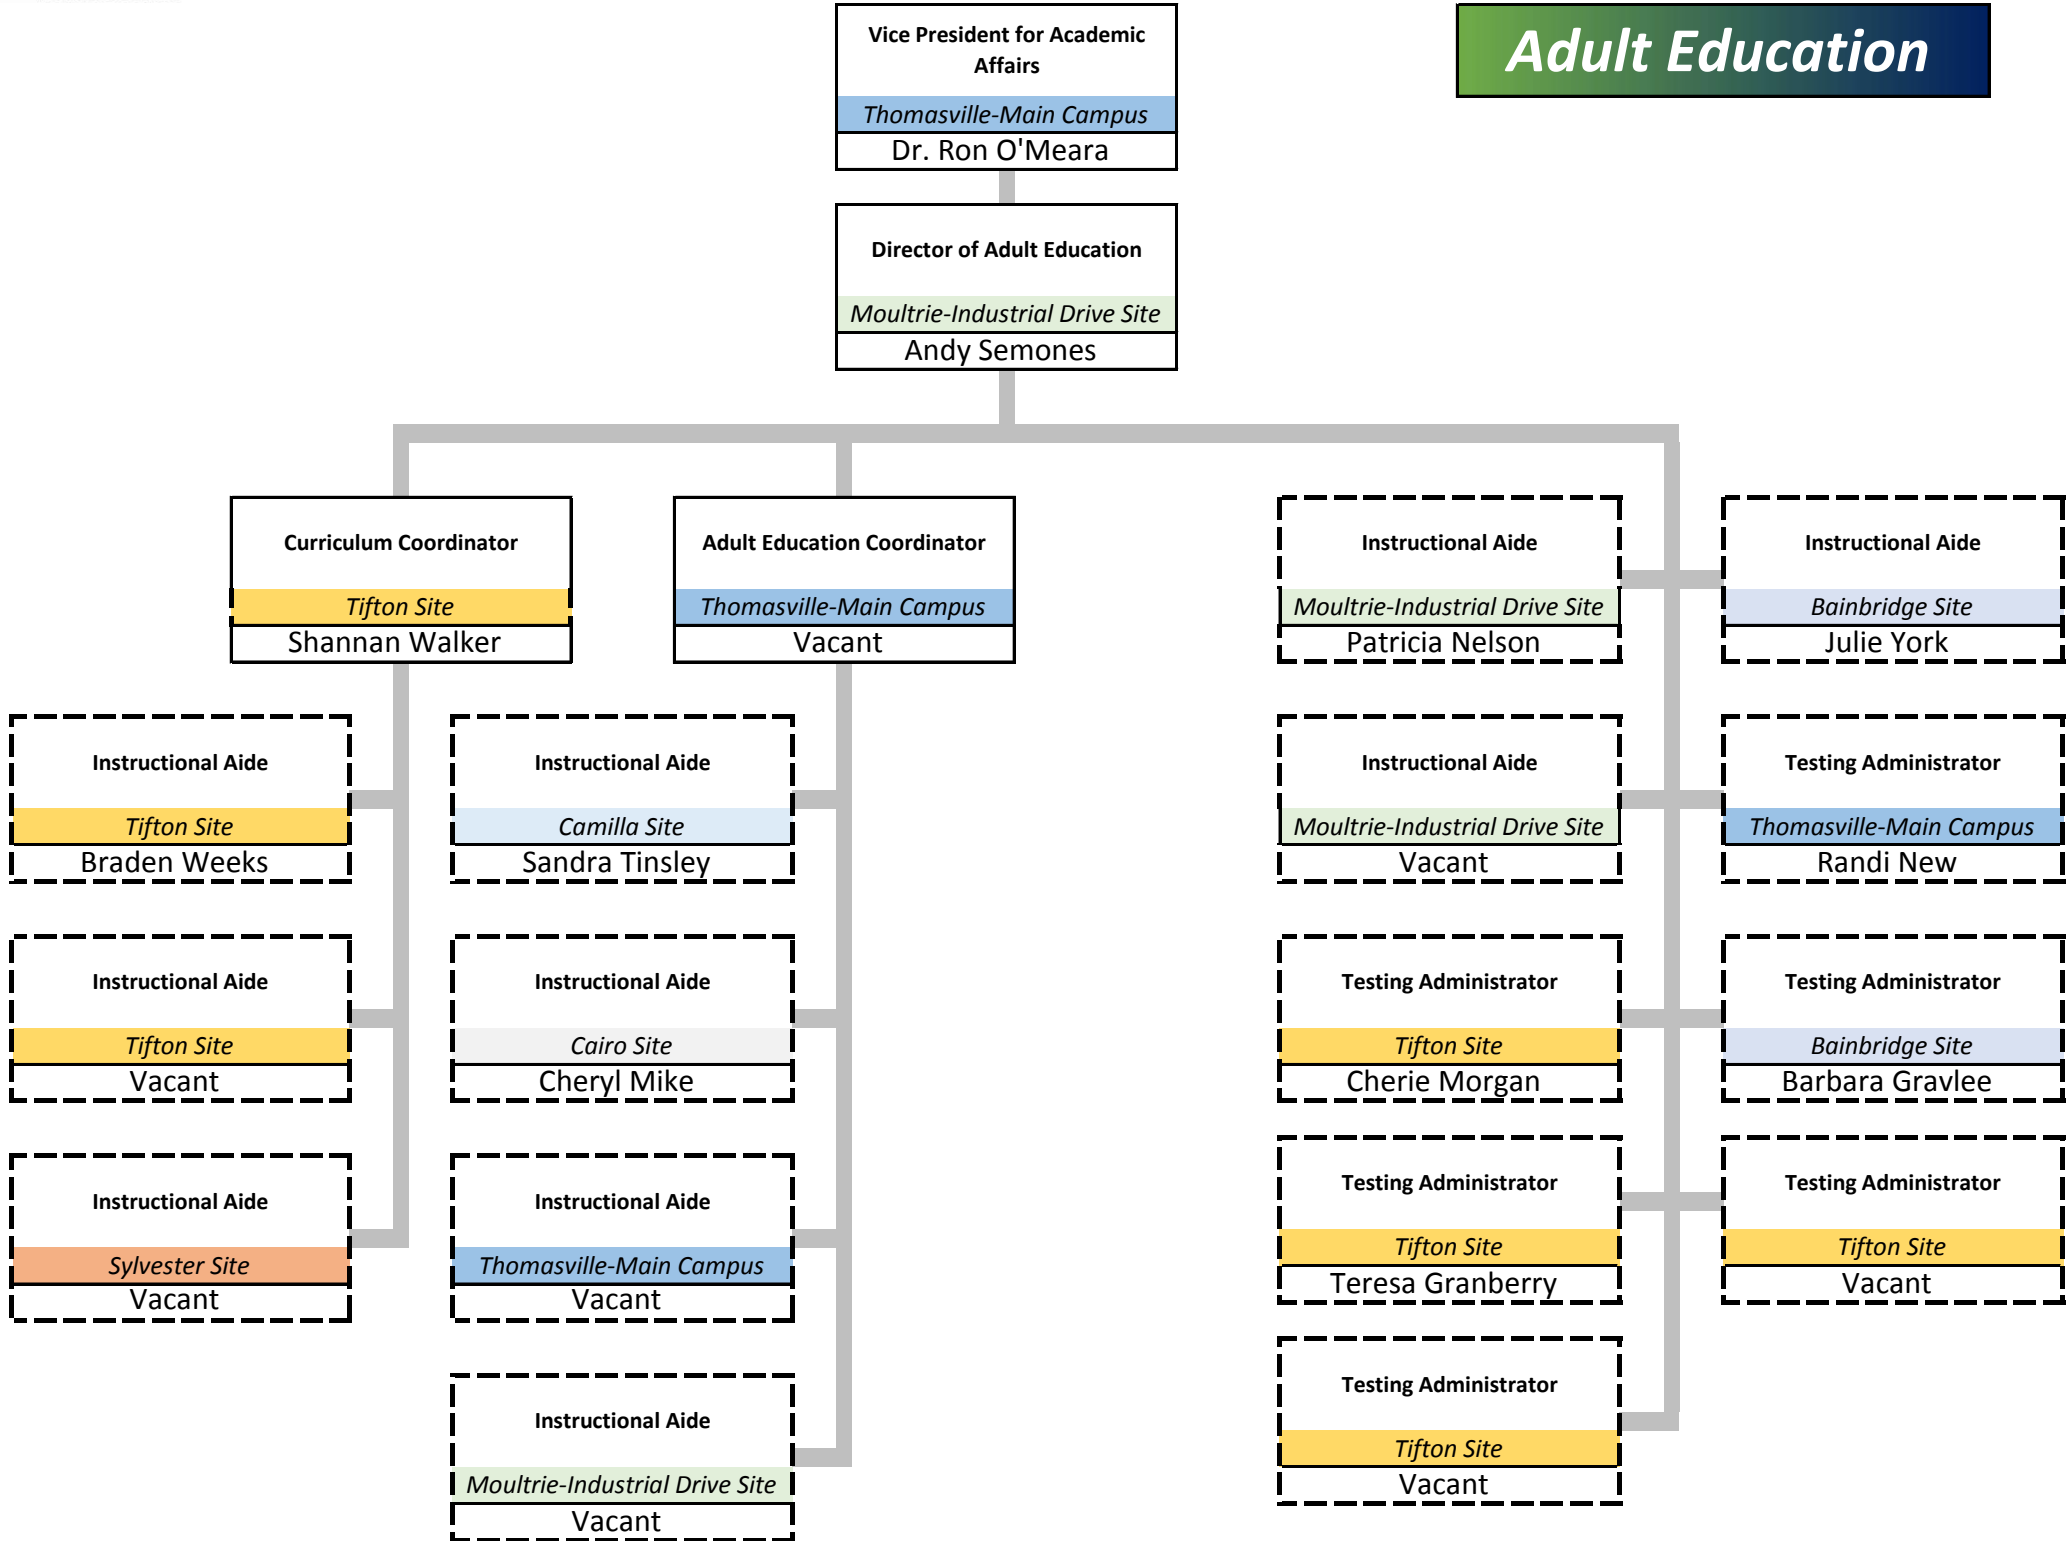

Adult Education