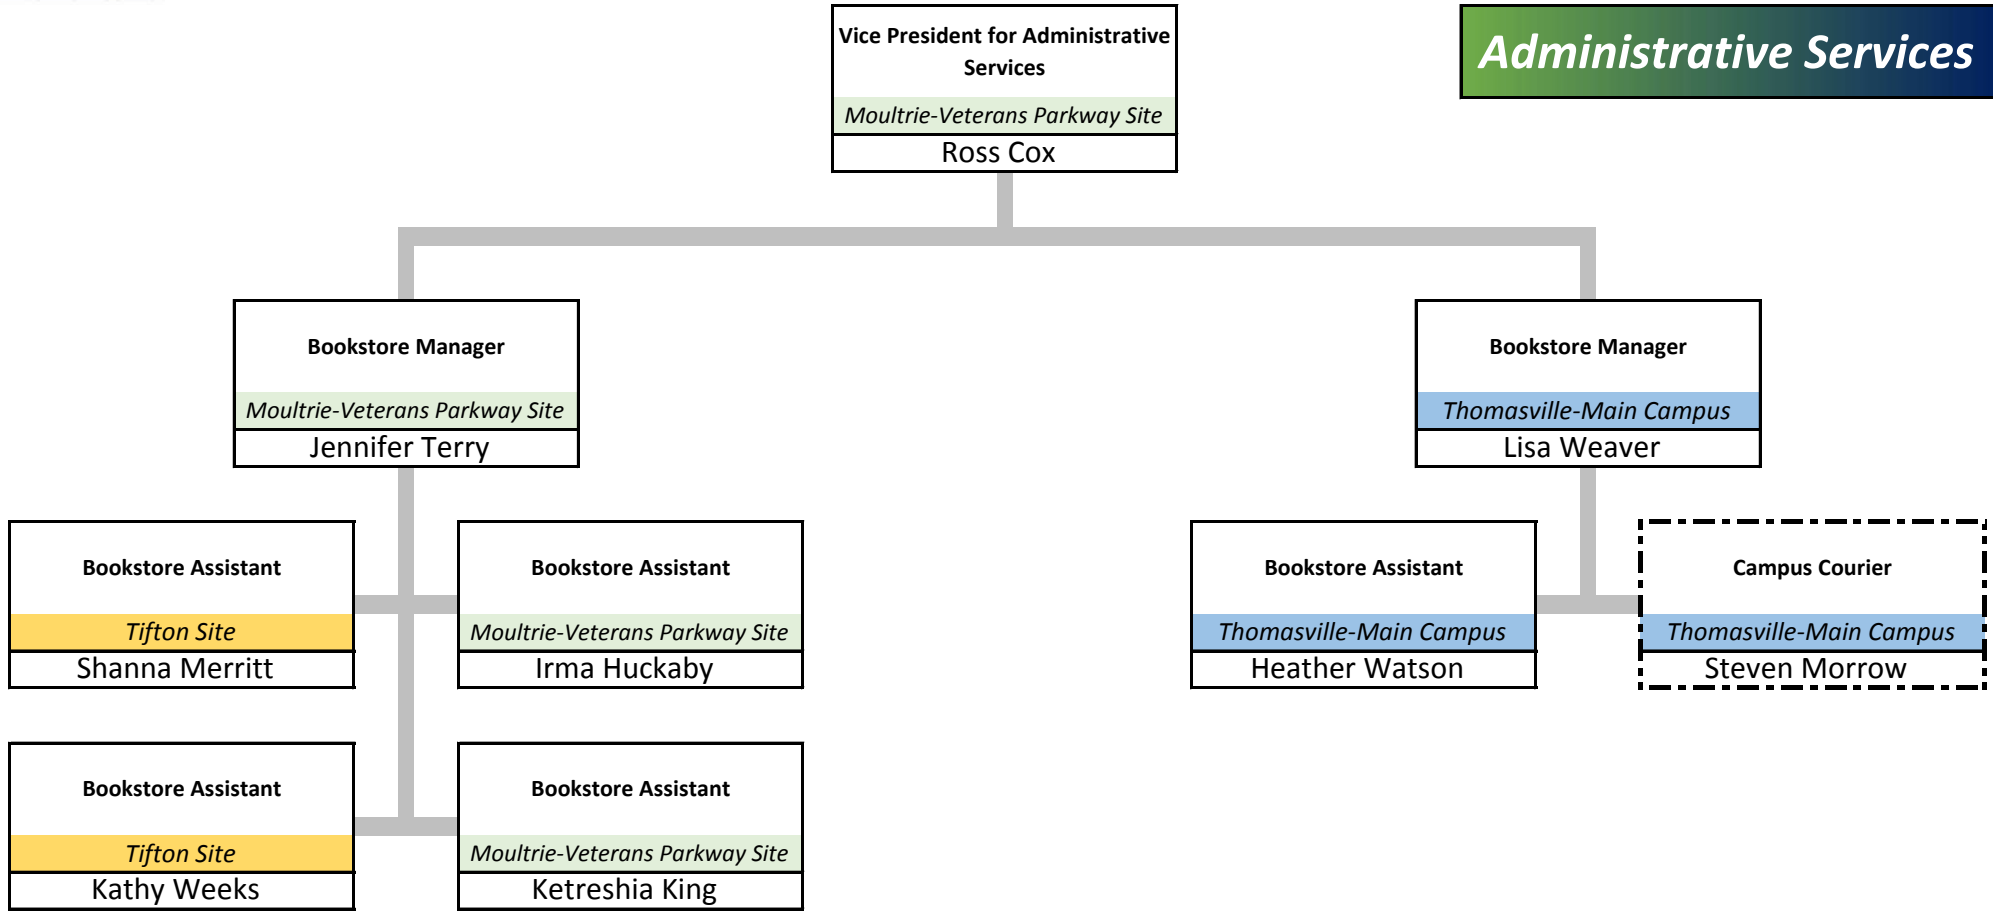

Administrative Services