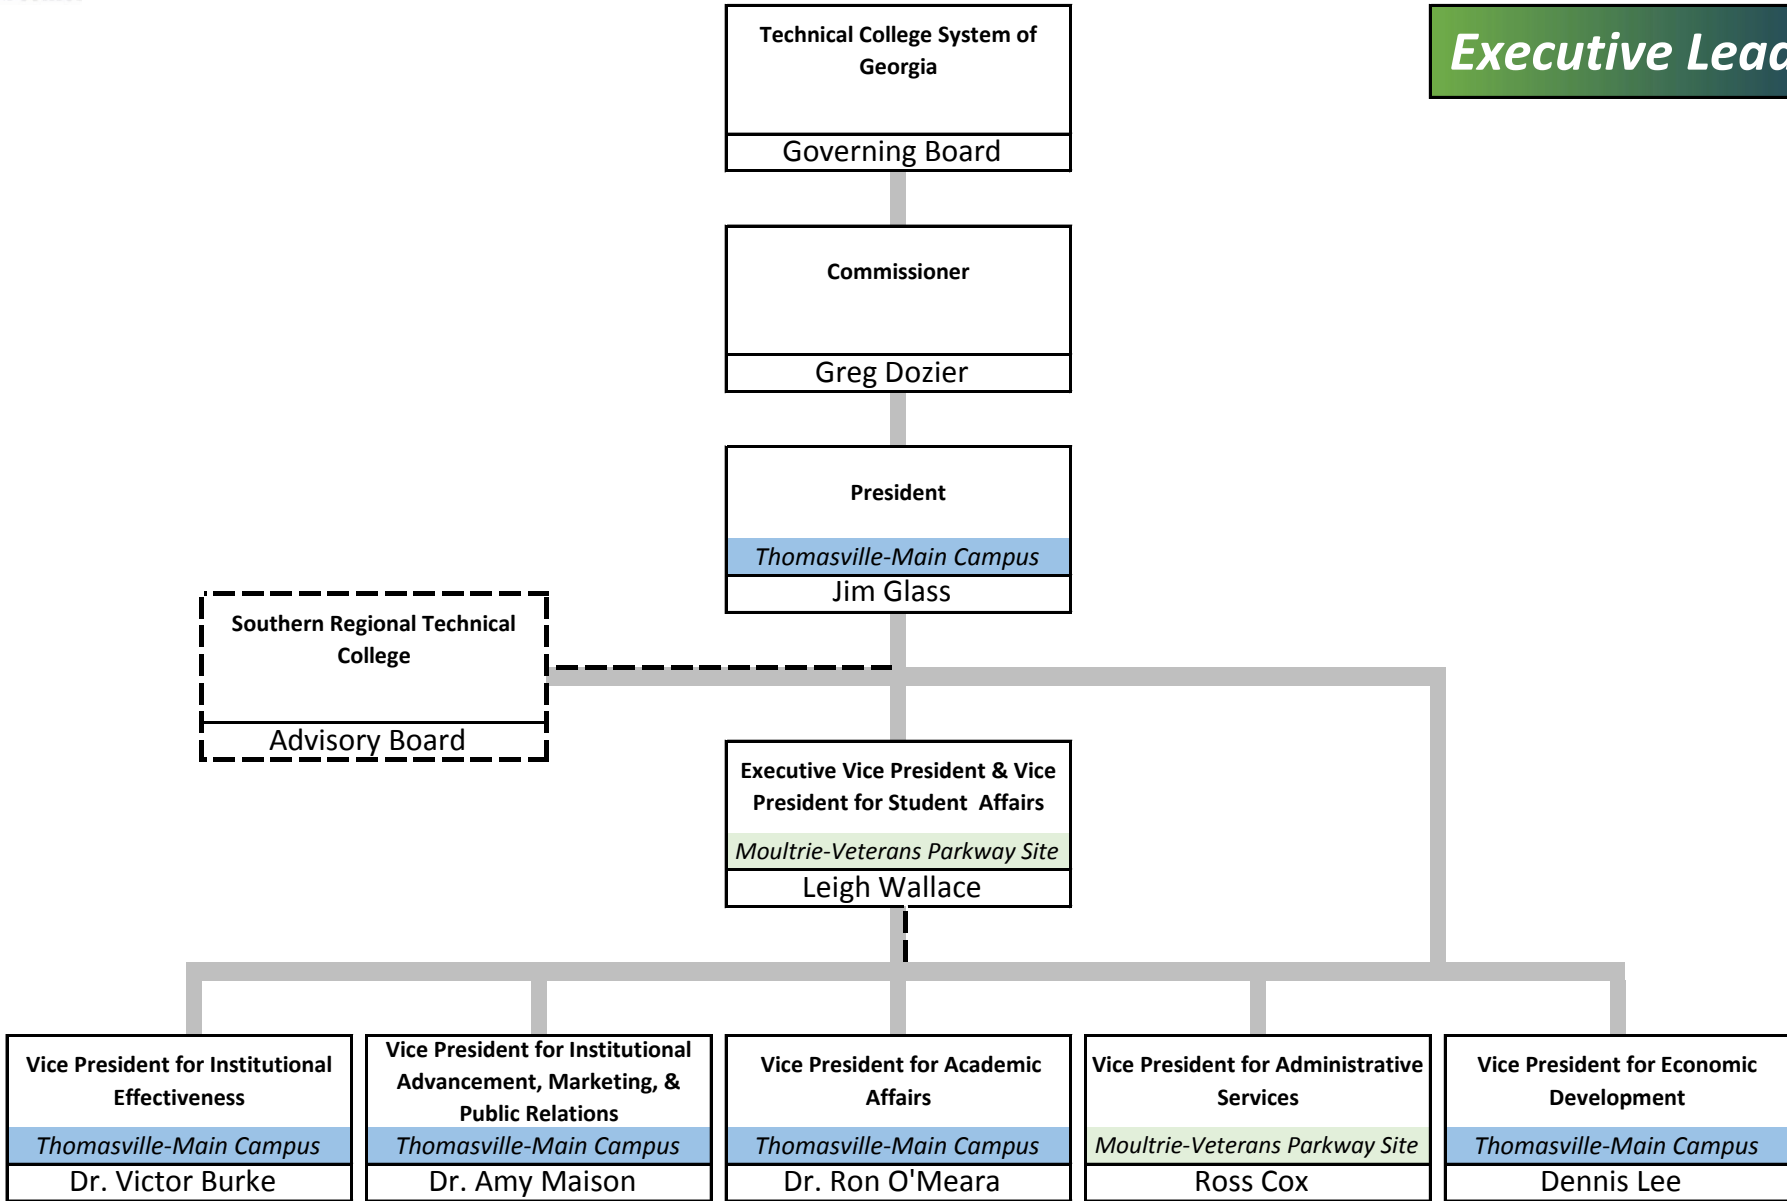

Executive Leadership

President's Office

Campus Safety

Institutional Effectiveness

Institutional Advancement

Student Affairs

Executive Vice President & Vice President for Student Affairs
Moultrie-Veterans Parkway Site
Leigh Wallace

Administrative Assistant to the Vice President
Moultrie-Veterans Parkway Site
Carol Kilgore

Director of Student Affairs
Moultrie-Veterans Parkway Site
Lisa Griffin

Registrar
Moultrie-Veterans Parkway Site
Lora Beth Short