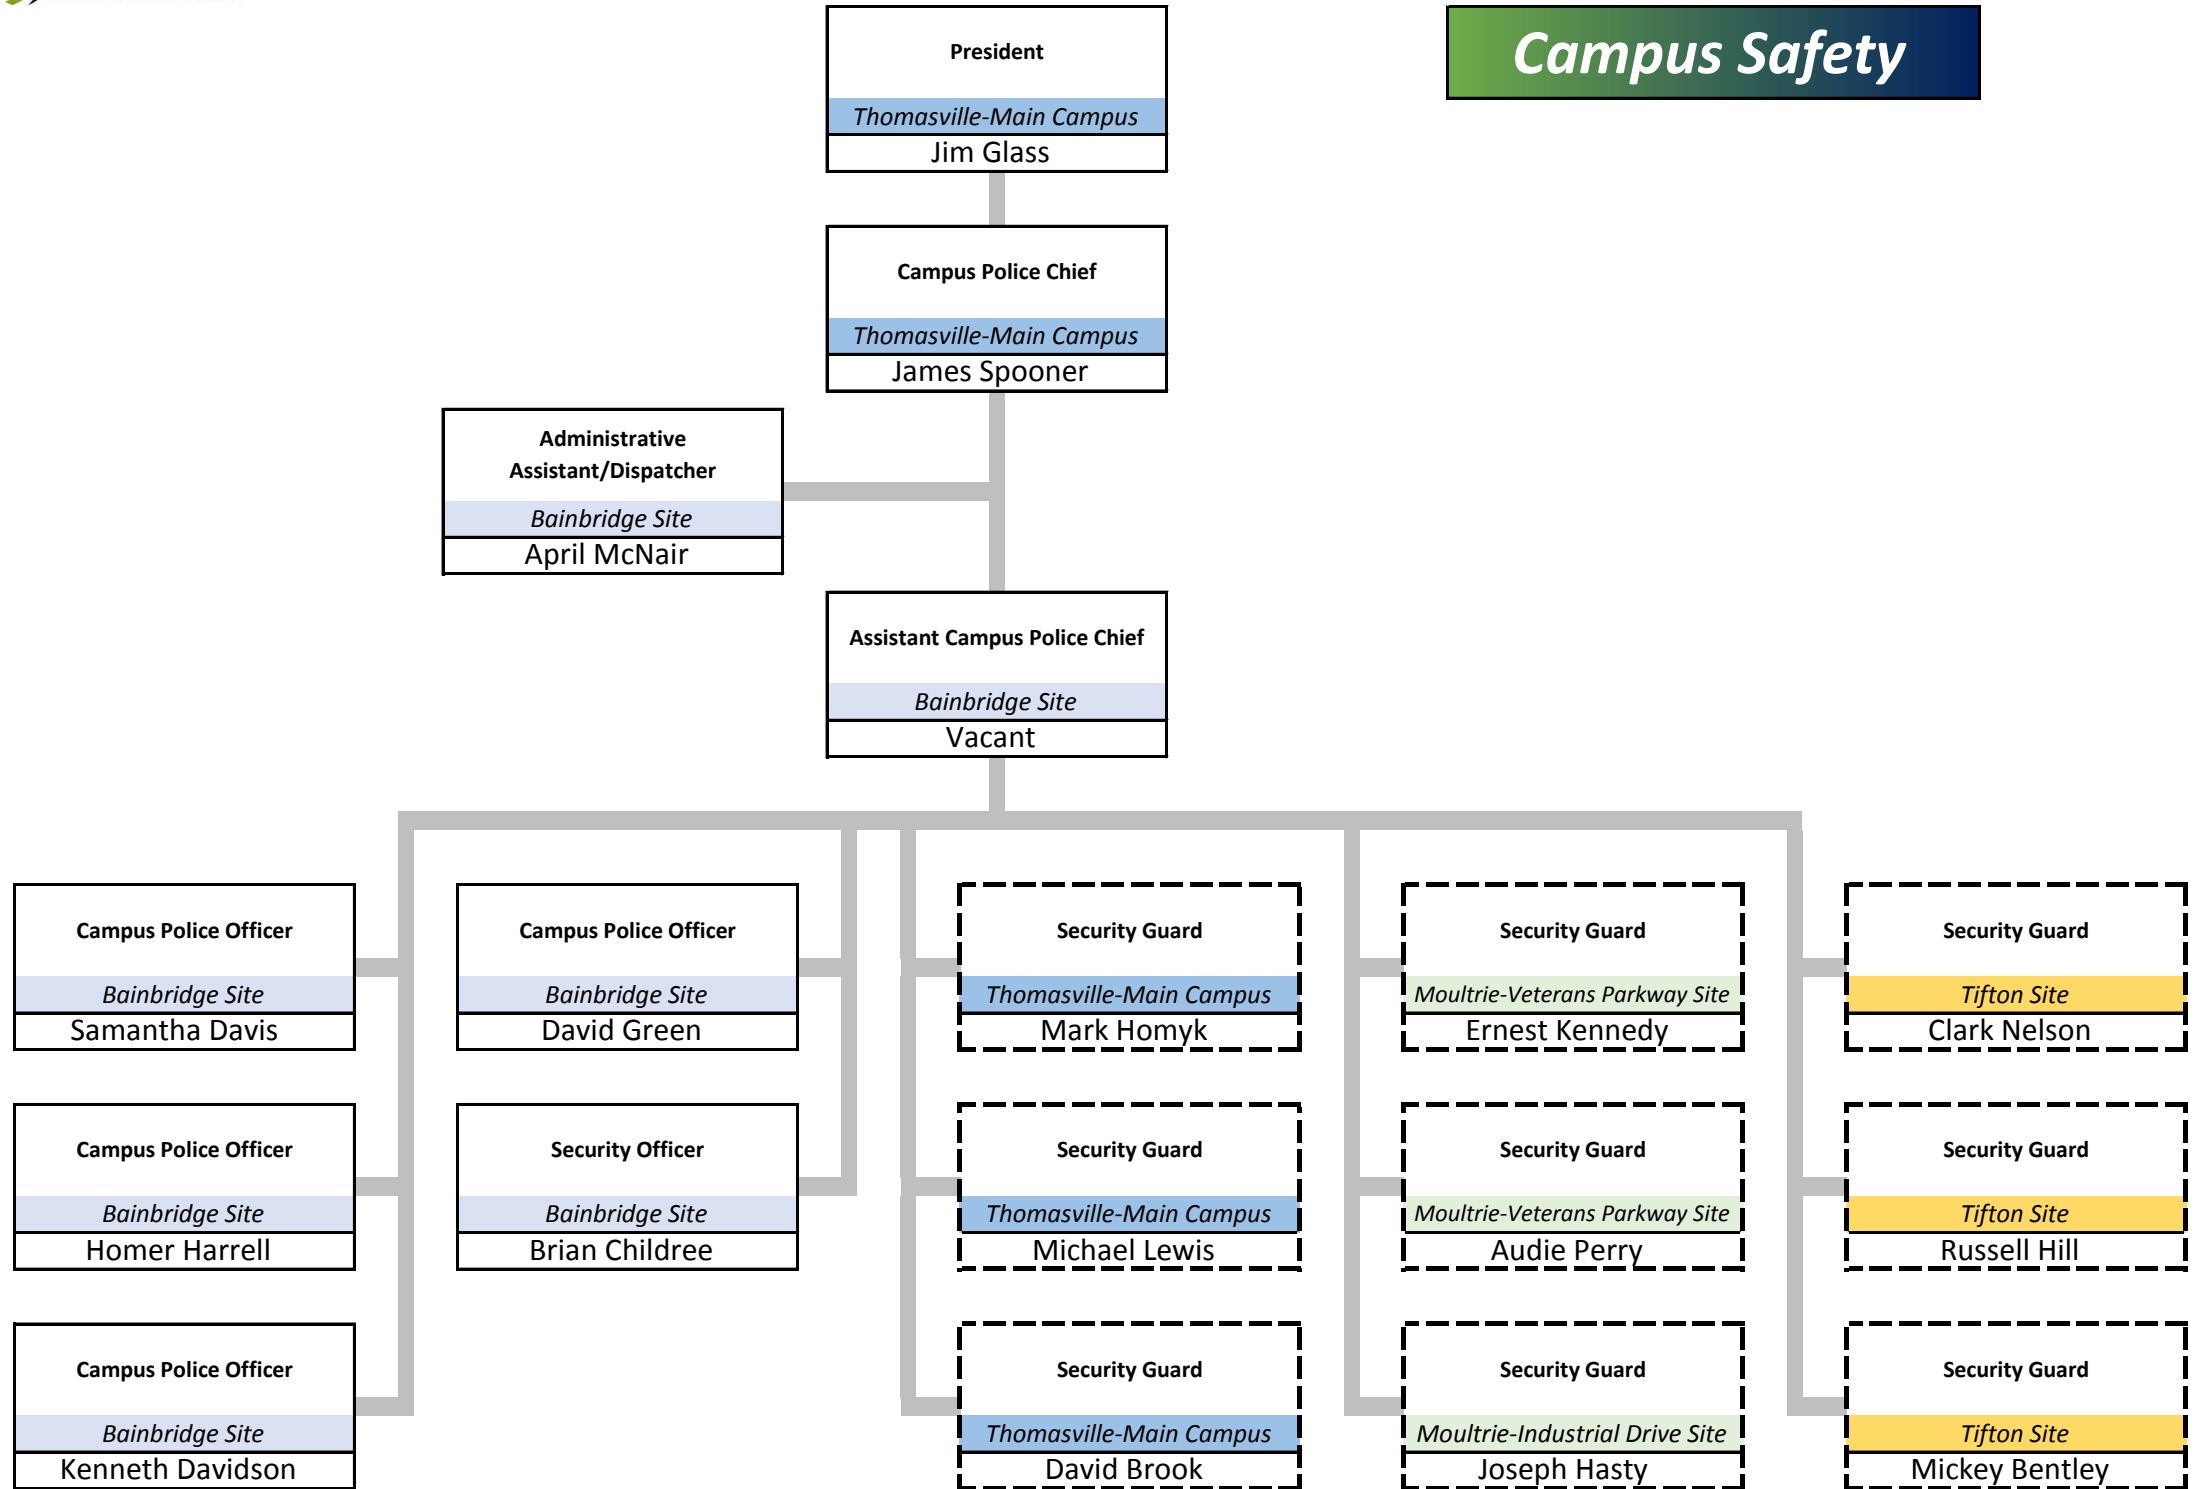

Executive Leadership

President's Office

Campus Safety

Institutional Effectiveness

Institutional Advancement

Student Affairs

Executive Vice President & Vice President for Student Affairs
Moultrie-Veterans Parkway Site
Leigh Wallace

Administrative Assistant to the Vice President
Moultrie-Veterans Parkway Site
Carol Kilgore

Director of Student Affairs
Moultrie-Veterans Parkway Site
Lisa Griffin

Registrar
Moultrie-Veterans Parkway Site
Lora Beth Short

Student Affairs

Administrative Services

Administrative Services

Operations

Operations

Operations

Economic Development

Academic Affairs