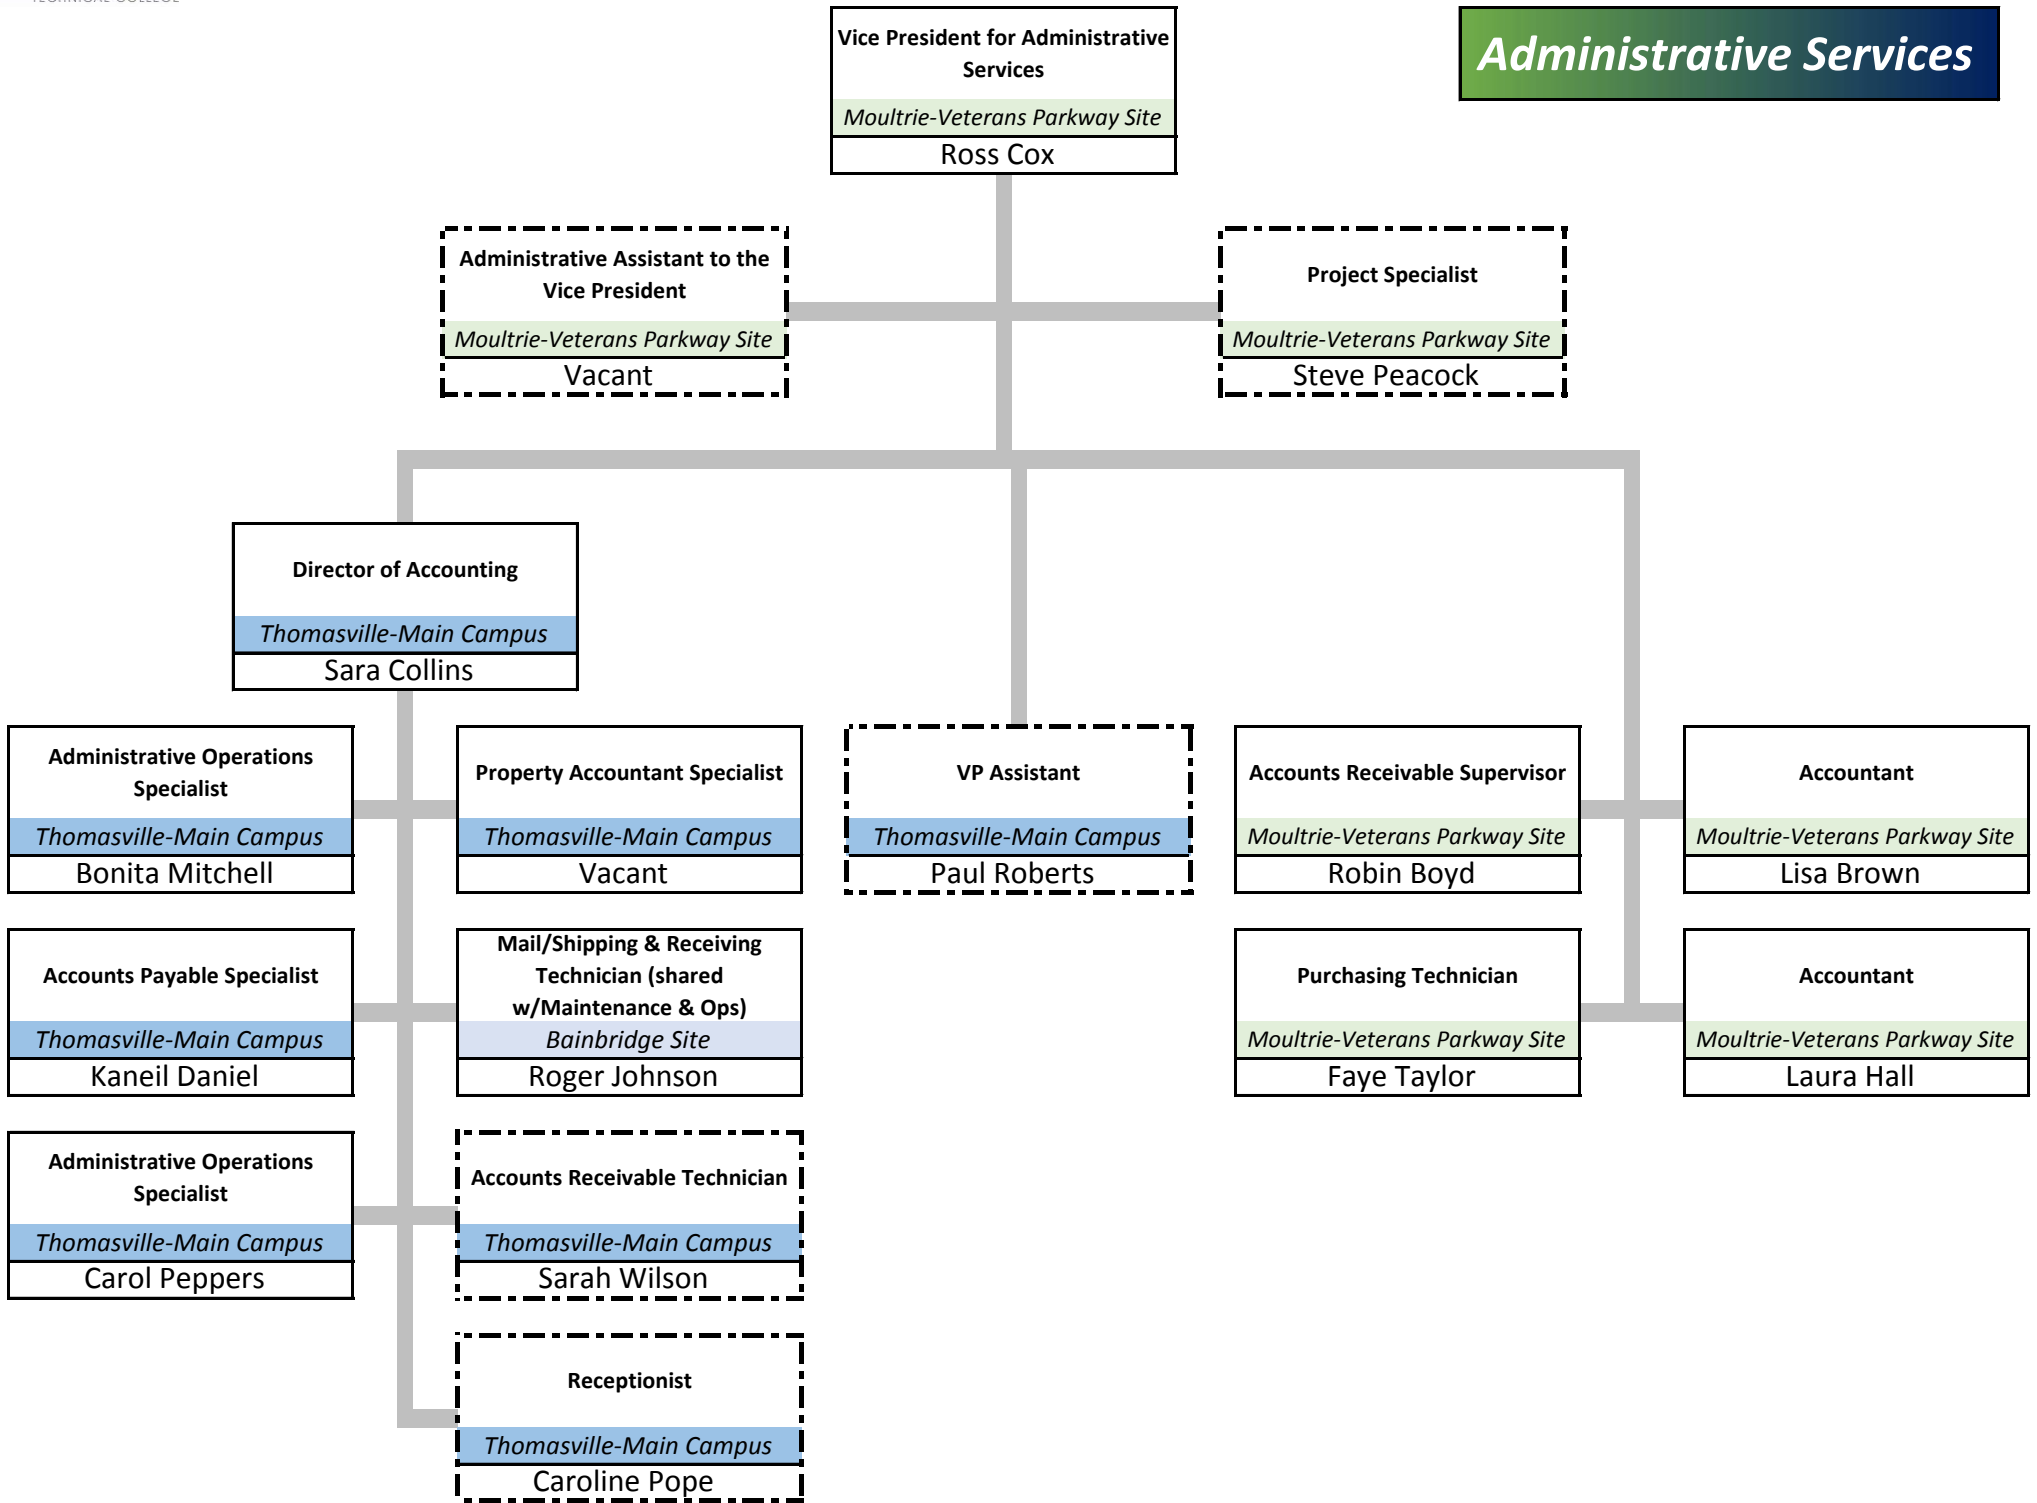

Student Affairs Assistant
Bainbridge Site
Debbie Thompson

Student Affairs Assistant
Thomasville-Main Campus
Glenda Powell

Admissions Specialist
Bainbridge Site
Crystal Spooner

Student Affairs Assistant
Bainbridge Site
Vacant

Student Affairs

Administrative Services

Administrative Services

Operations

Operations

Operations

Economic Development

Academic Affairs