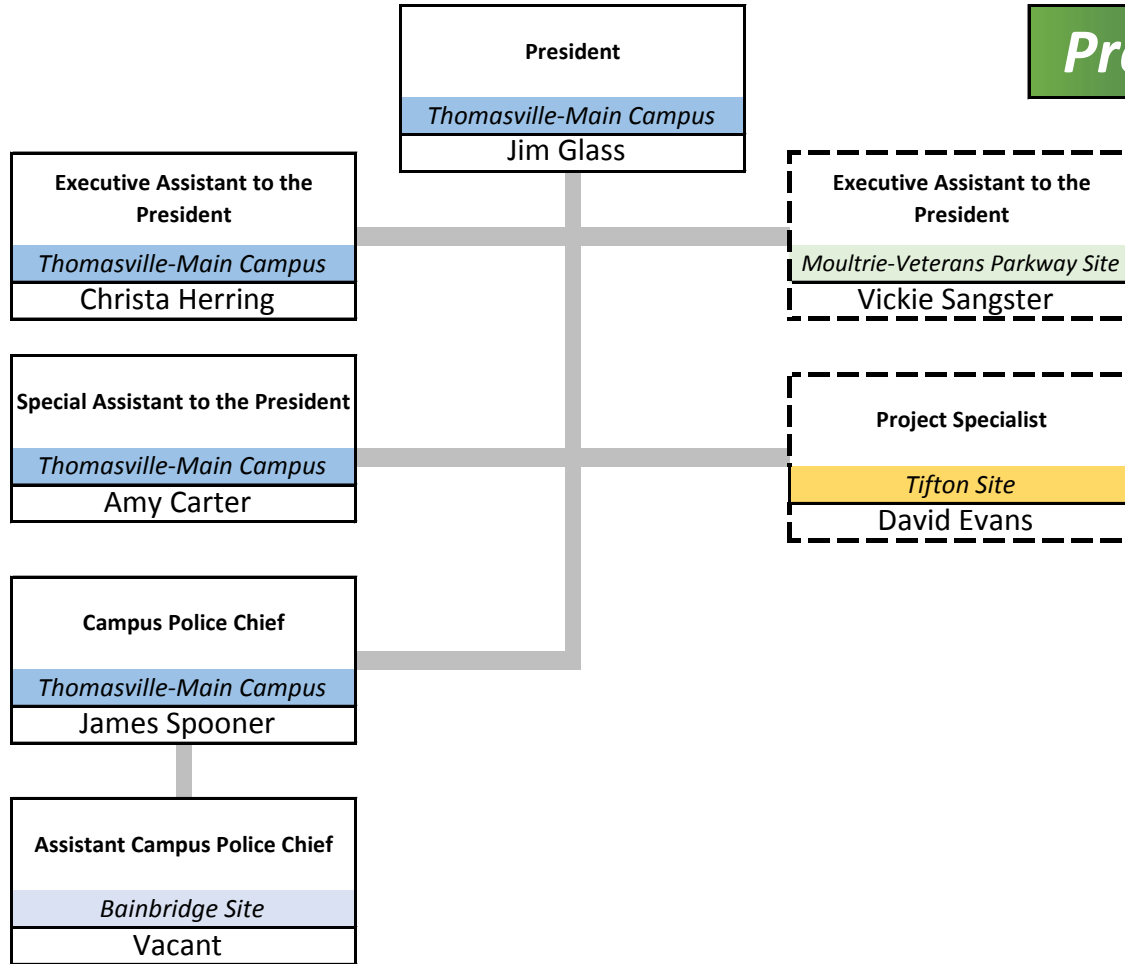

Executive Leadership

President's Office

Campus Safety

Institutional Effectiveness

Institutional Advancement

Student Affairs

Executive Vice President & Vice President for Student Affairs
Moultrie-Veterans Parkway Site
Leigh Wallace

Administrative Assistant to the Vice President
Moultrie-Veterans Parkway Site
Carol Kilgore

Director of Student Affairs
Moultrie-Veterans Parkway Site
Lisa Griffin

Registrar
Moultrie-Veterans Parkway Site
Lora Beth Short