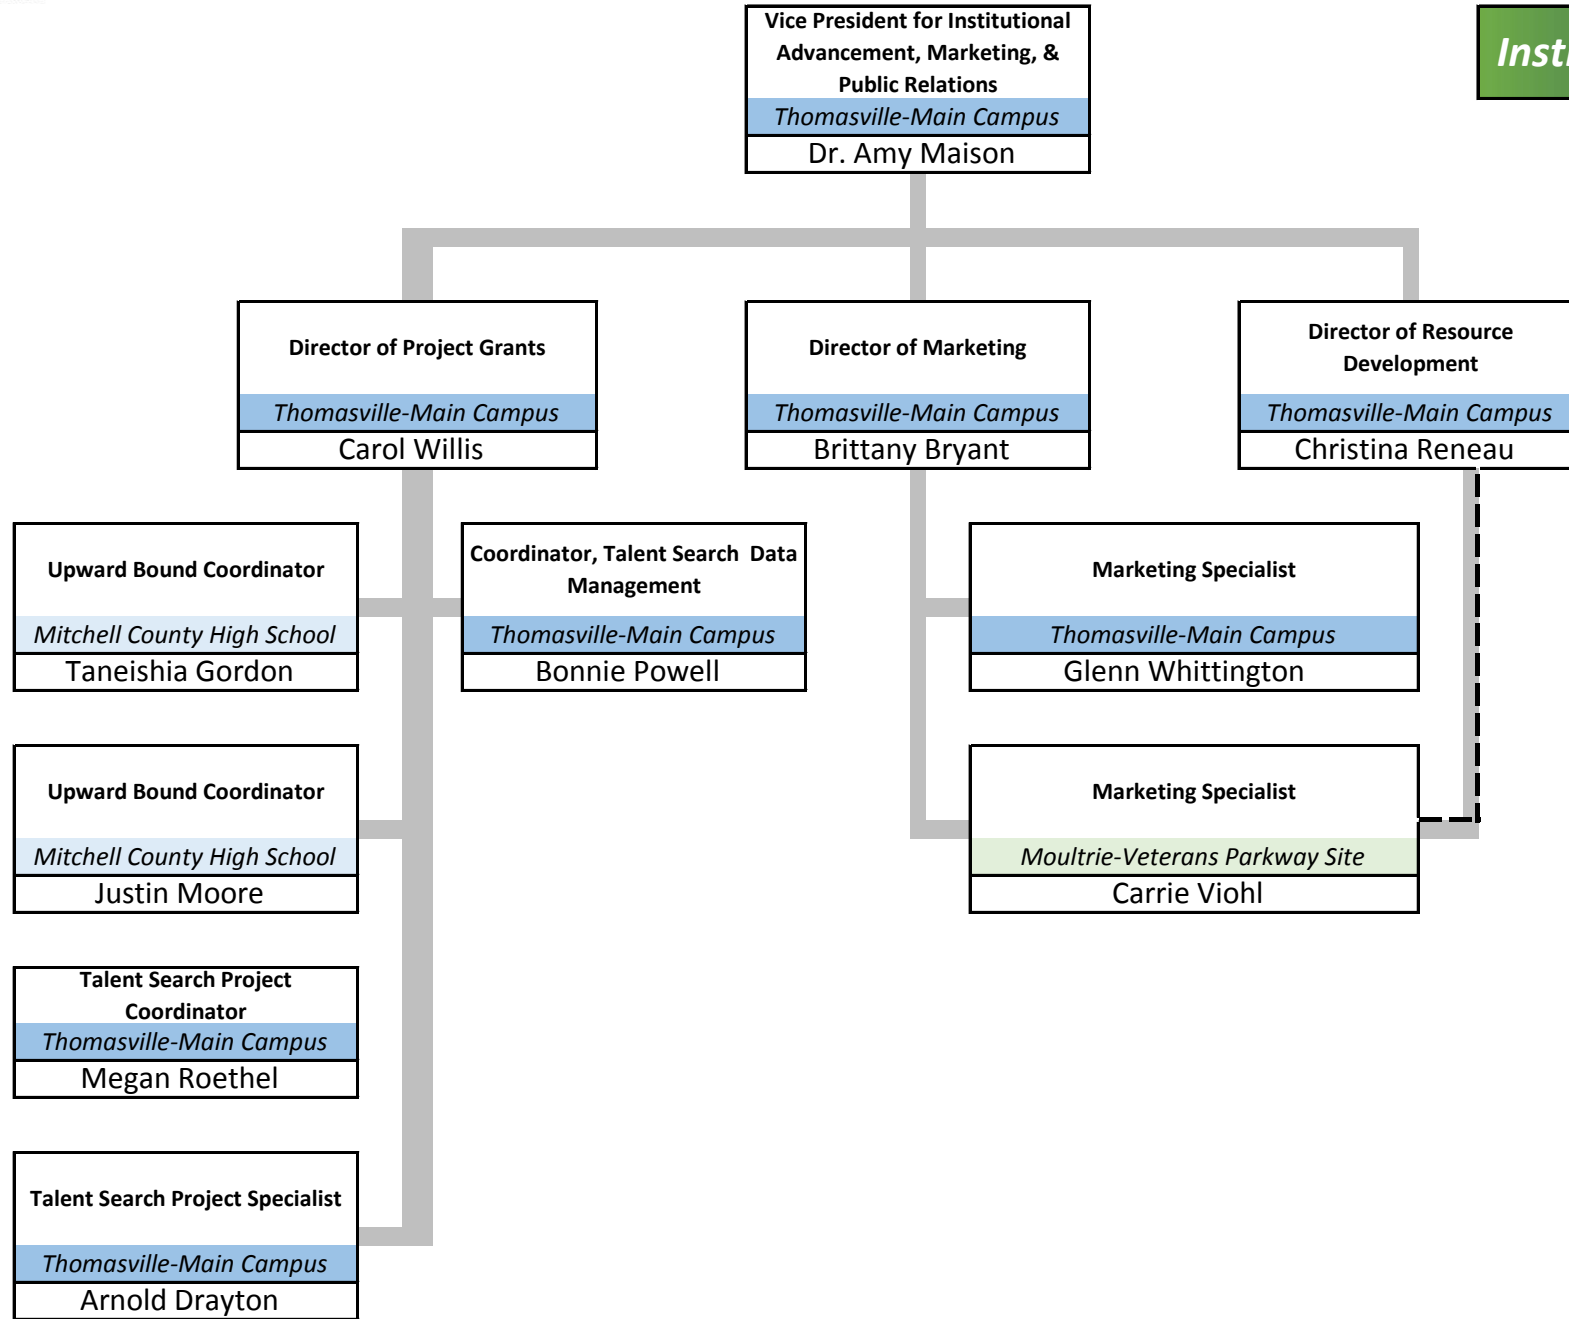

Executive Leadership

President's Office

Campus Safety

Institutional Effectiveness

Institutional Advancement

Student Affairs

Executive Vice President & Vice President for Student Affairs
Moultrie-Veterans Parkway Site
Leigh Wallace

Administrative Assistant to the Vice President
Moultrie-Veterans Parkway Site
Carol Kilgore

Director of Student Affairs
Moultrie-Veterans Parkway Site
Lisa Griffin

Registrar
Moultrie-Veterans Parkway Site
Lora Beth Short

Student Affairs

Administrative Services

Administrative Services

Operations

Operations

Operations

Economic Development

Academic Affairs