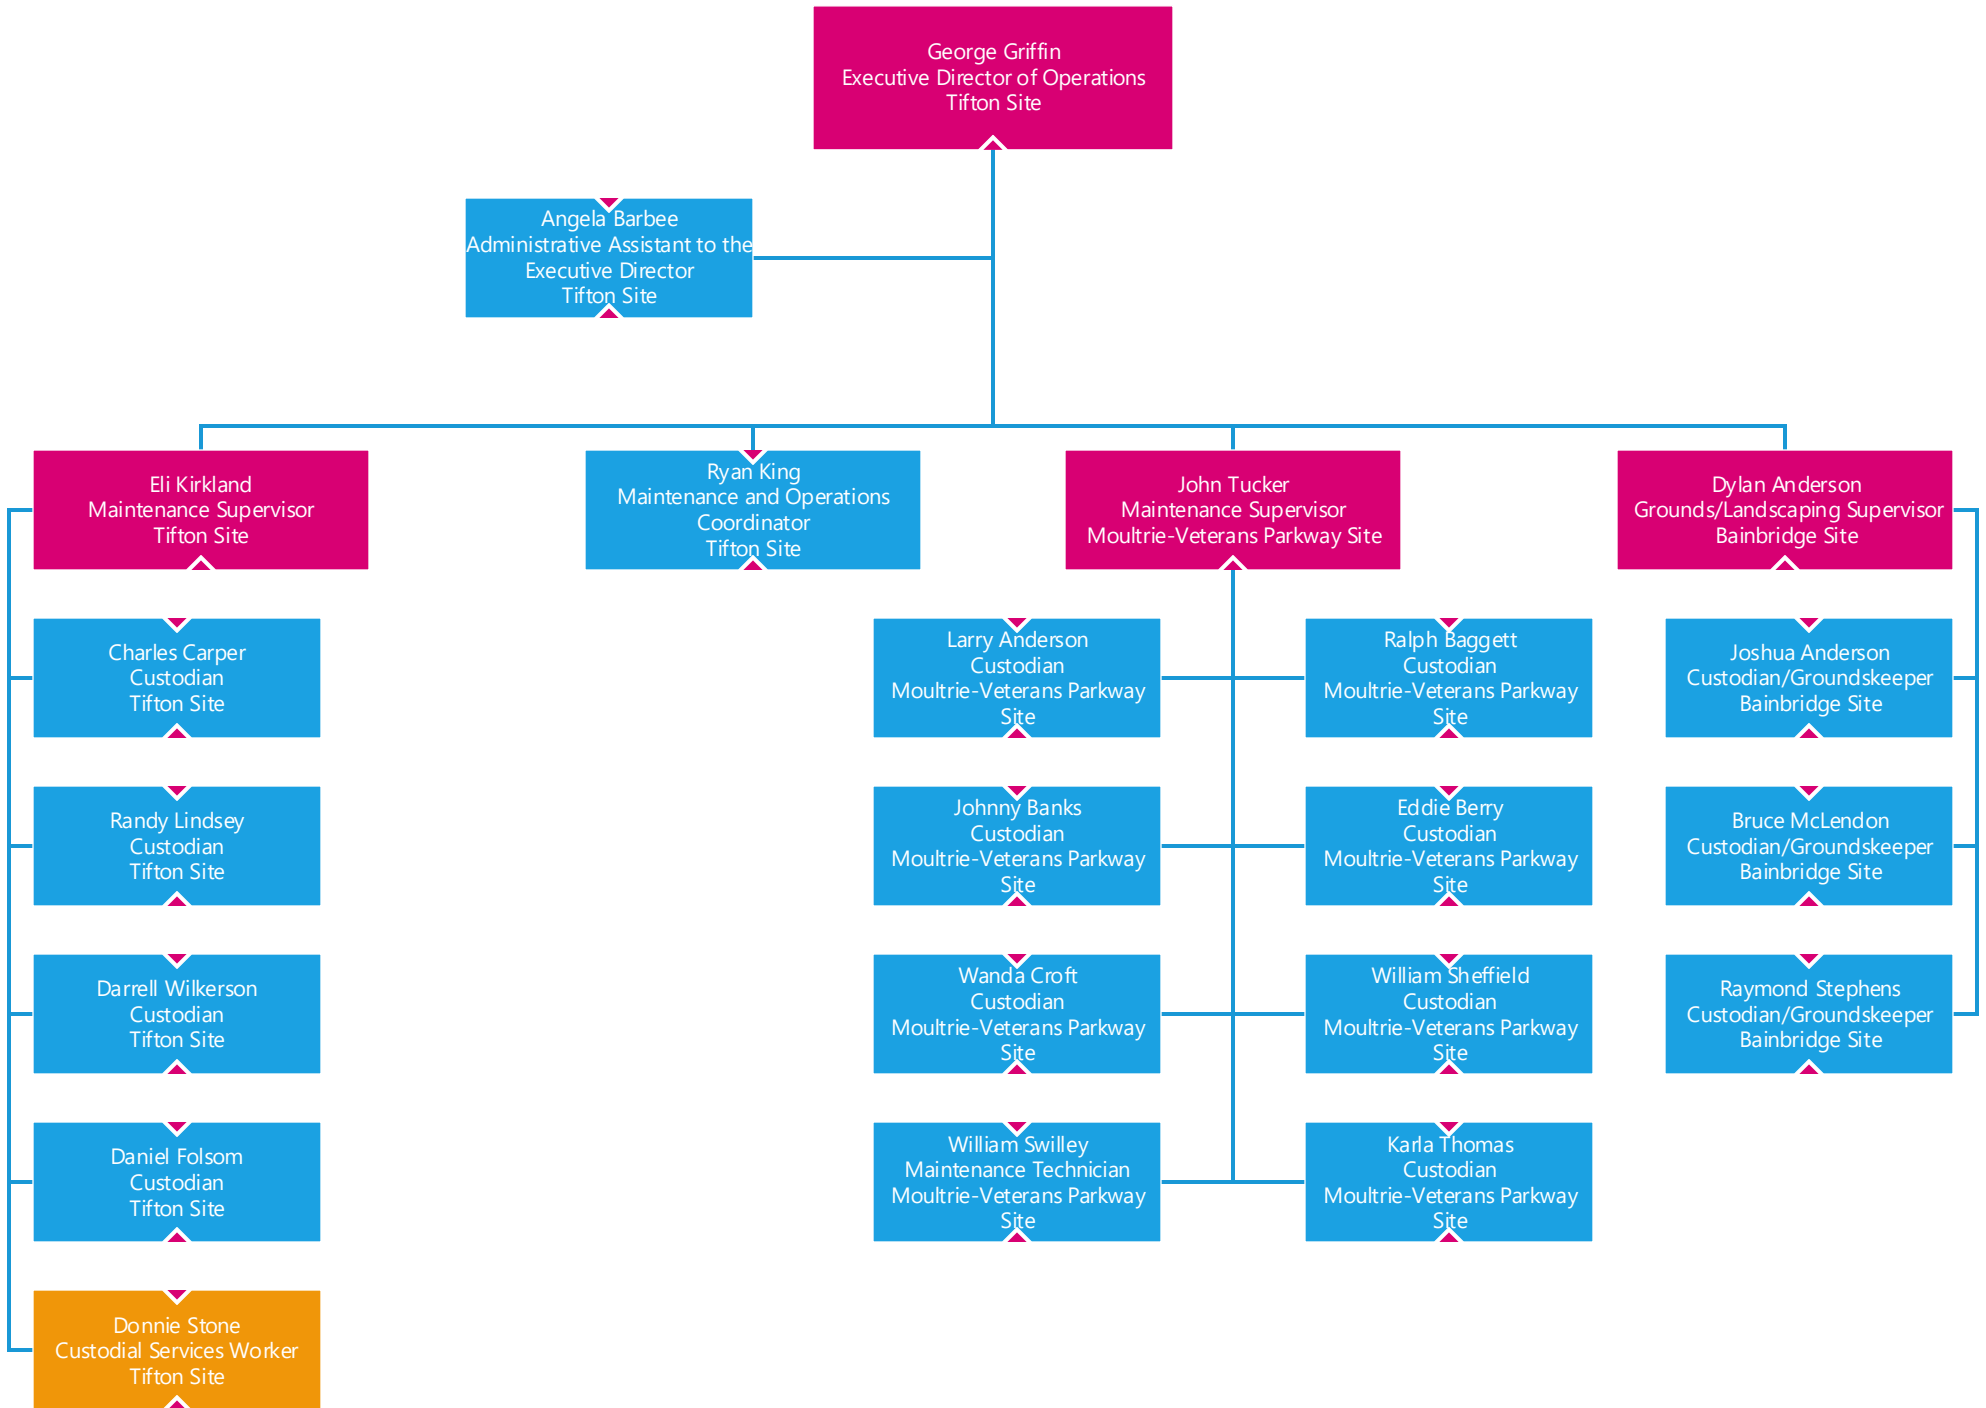

Steve Peacock  
Project Specialist  
Moultrie-Veterans Parkway Site

Caroline Pope  
Receptionist  
Thomasville-Main Campus

Paul Roberts  
Financial Services Worker  
Thomasville-Main Campus

Faye Taylor  
Purchasing Technician  
Moultrie-Veterans Parkway Site