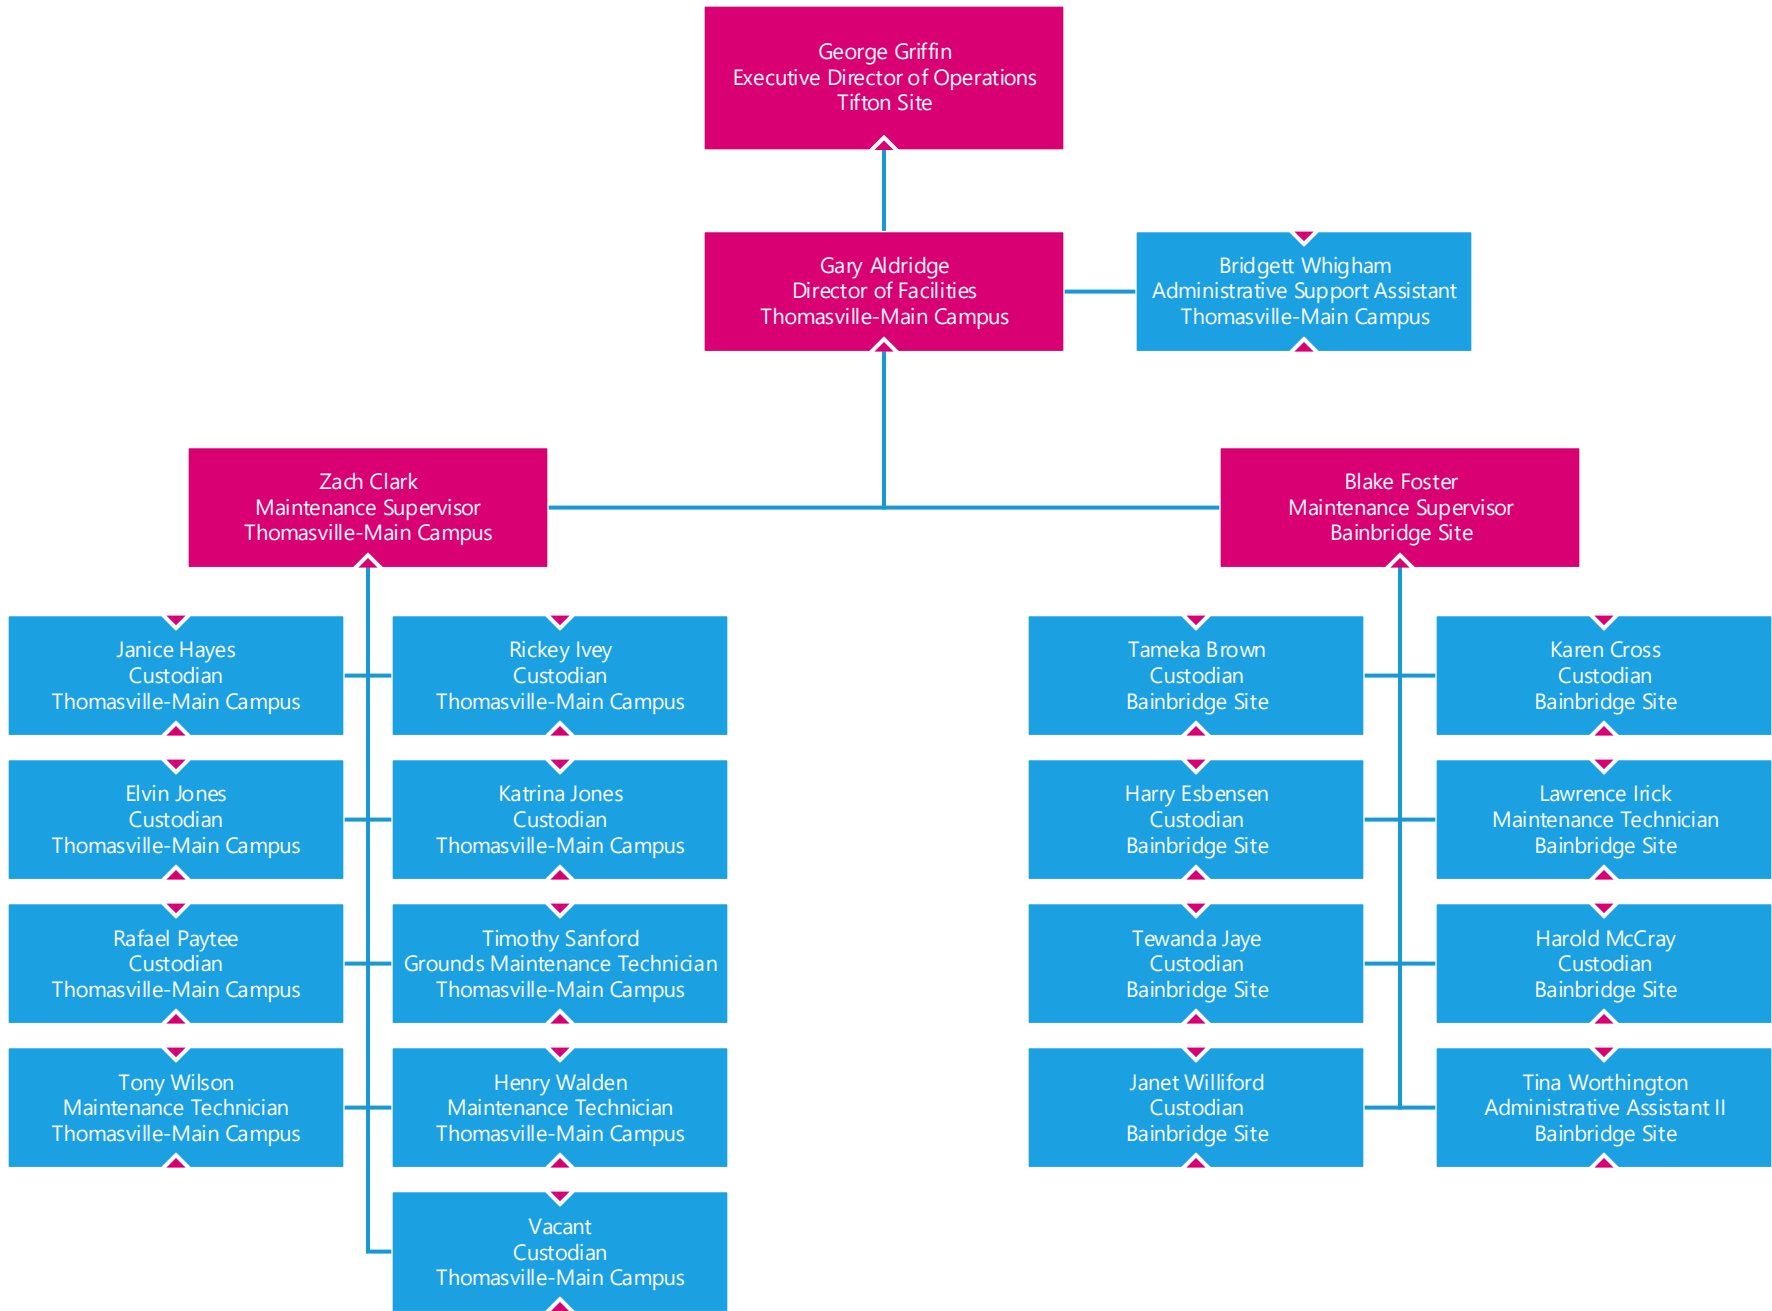

Steve Peacock  
Project Specialist  
Moultrie-Veterans Parkway Site

Caroline Pope  
Receptionist  
Thomasville-Main Campus

Paul Roberts  
Financial Services Worker  
Thomasville-Main Campus

Faye Taylor  
Purchasing Technician  
Moultrie-Veterans Parkway Site