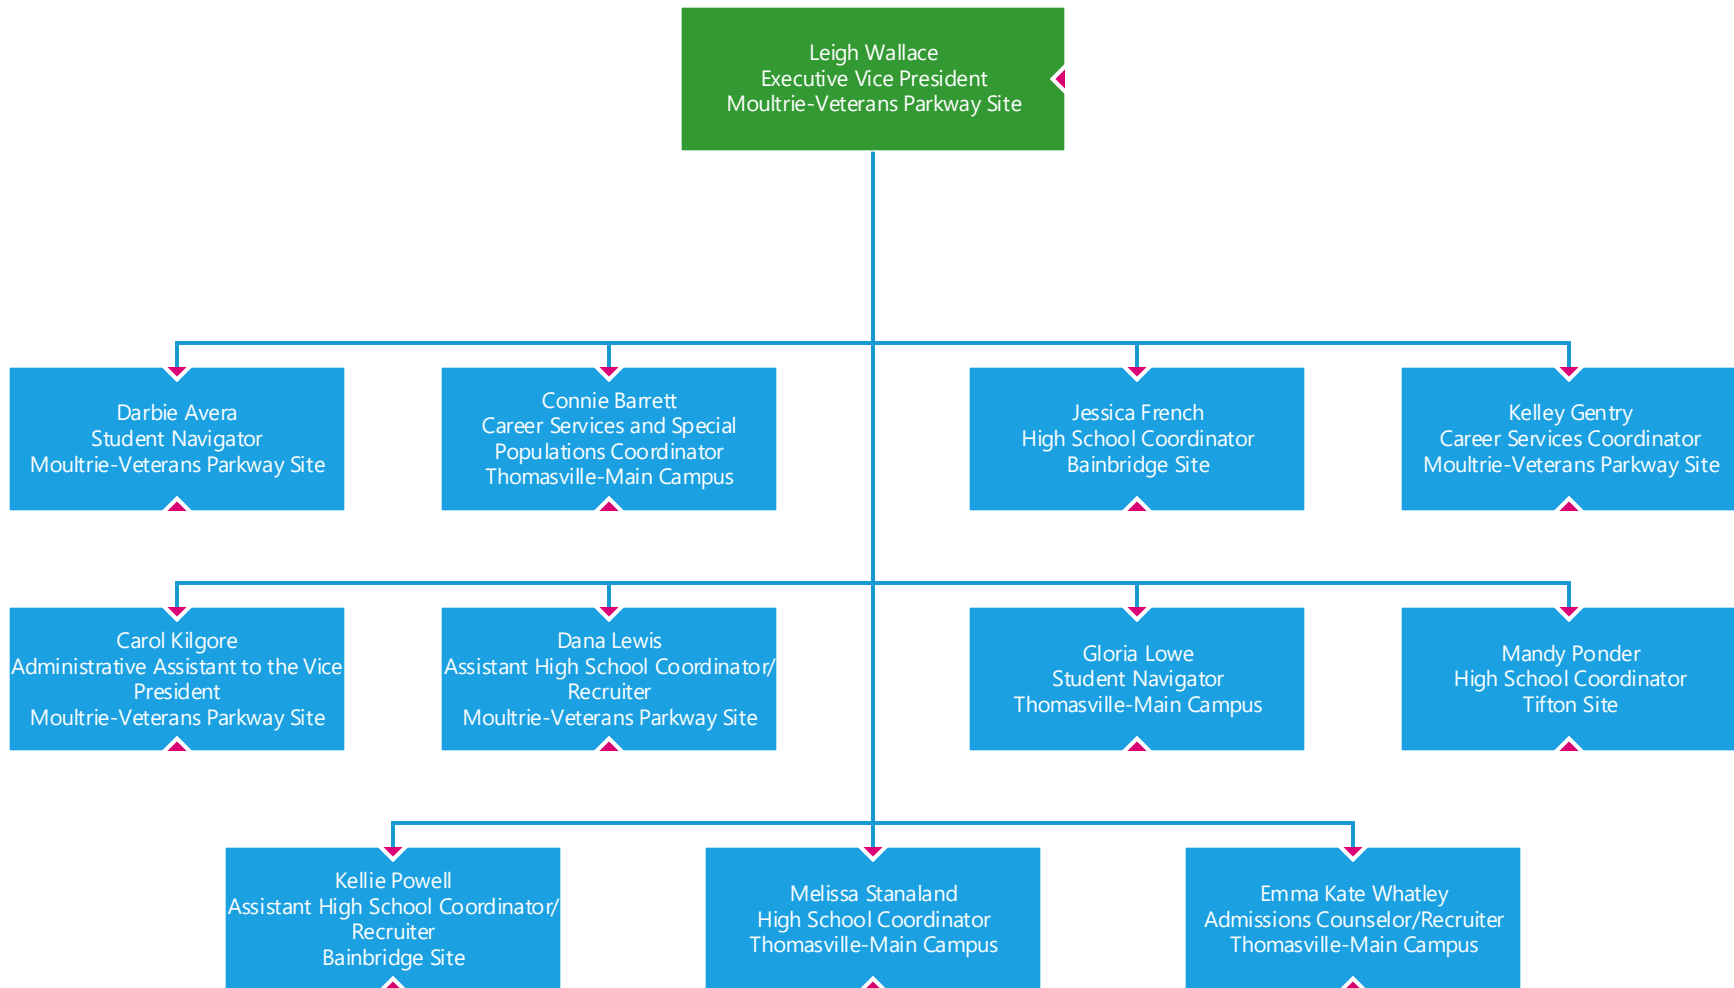

Steve Peacock  
Project Specialist  
Moultrie-Veterans Parkway Site

Caroline Pope  
Receptionist  
Thomasville-Main Campus

Paul Roberts  
Financial Services Worker  
Thomasville-Main Campus

Faye Taylor  
Purchasing Technician  
Moultrie-Veterans Parkway Site