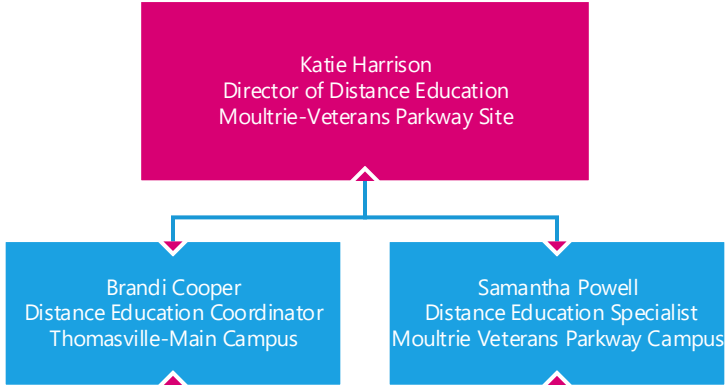

Paula Moser Administrative Assistant-CTD Tifton Site

Substitute Teachers  
Substitute Teachers  
All Campuses

Adjunct Faculty  
Adjunct Faculty  
All Campuses

Jessica Barfield  
Executive Director of Advisement and Professional  
Development and Program Chair, Early Childhood  
Care and Education  
Thomasville-Main Campus