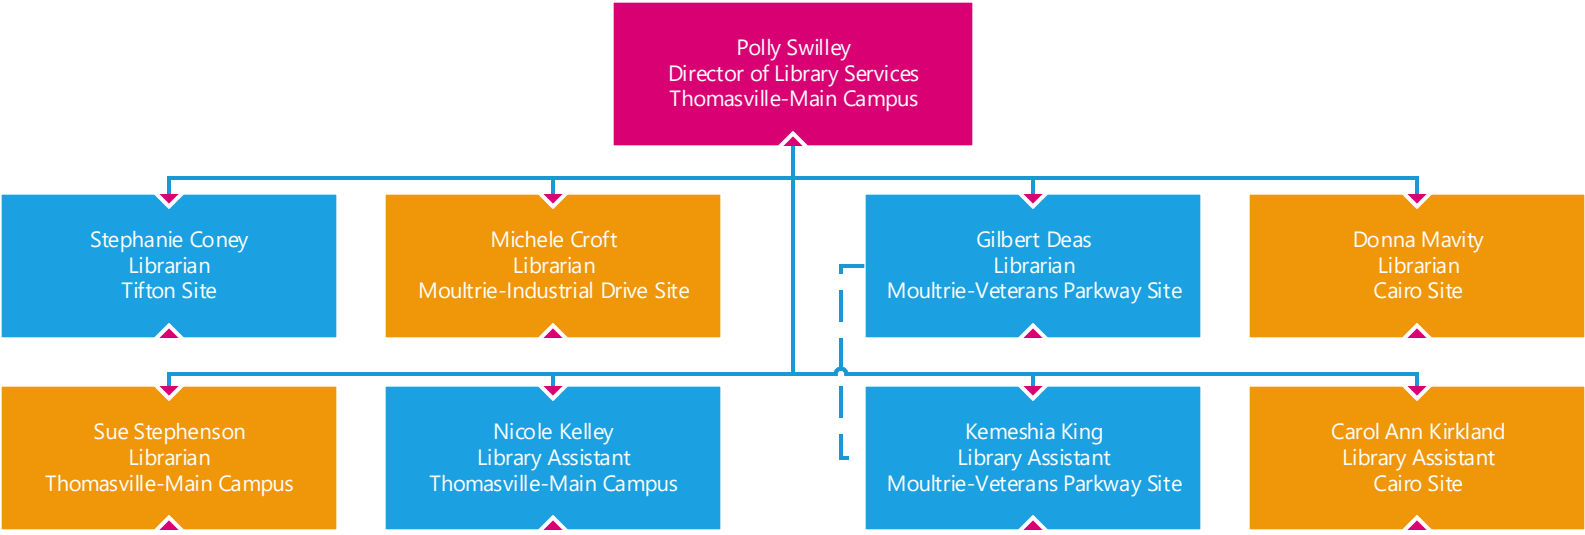

Paula Moser Administrative Assistant-CTD Tifton Site

Substitute Teachers  
Substitute Teachers  
All Campuses

Adjunct Faculty  
Adjunct Faculty  
All Campuses

Jessica Barfield  
Executive Director of Advisement and Professional  
Development and Program Chair, Early Childhood  
Care and Education  
Thomasville-Main Campus

Becky Richardson  
Tutor  
Tifton Site

Jay Sizemore  
Tutor  
Moultrie-Veterans Parkway Site

Hannah VanLandingham  
Tutor  
Thomasville-Main Campus

Ross Cox  
Vice President of Administrative Services  
Moultrie-Veterans Parkway Site