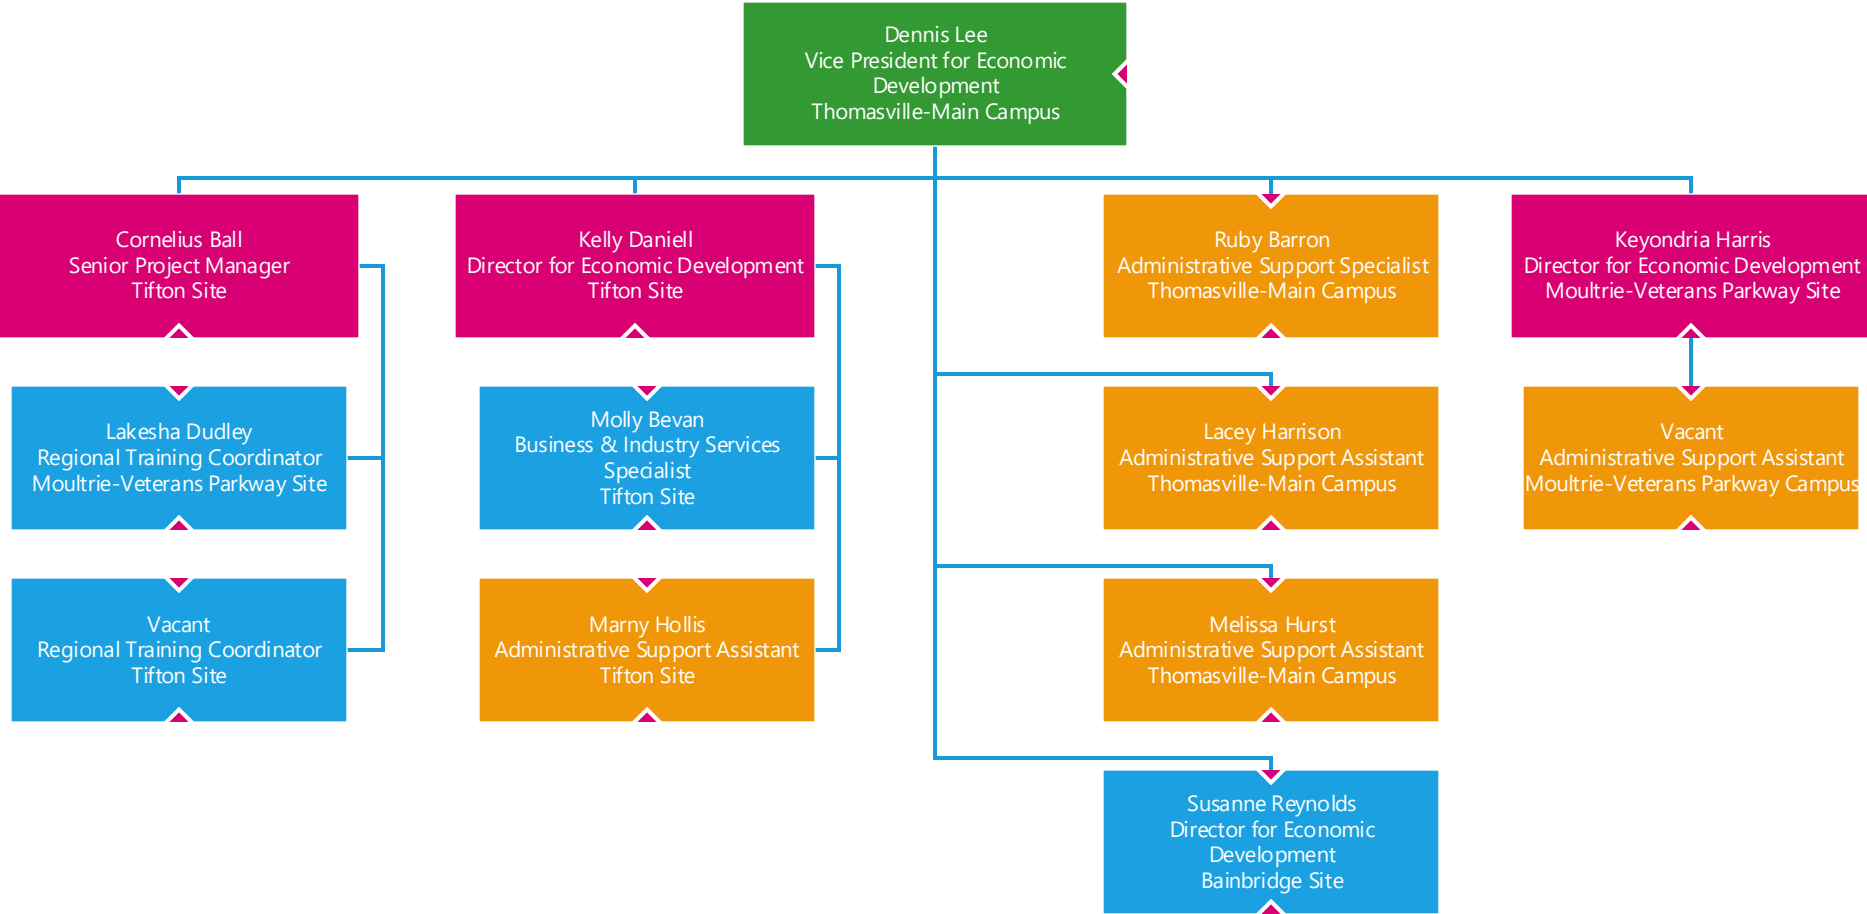

Bonita Mitchell  
Purchasing Technician  
Thomasville-Main Campus

Steven Morrow  
Motor Vehicle Operator  
Thomasville-Main Campus

Carol Peppers  
Administrative Operations Specialist  
Thomasville-Main Campus

Steve Peacock  
Project Specialist  
Moultrie-Veterans Parkway Site

Caroline Pope  
Receptionist  
Thomasville-Main Campus

Paul Roberts  
Financial Services Worker  
Thomasville-Main Campus

Faye Taylor  
Purchasing Technician  
Moultrie-Veterans Parkway Site