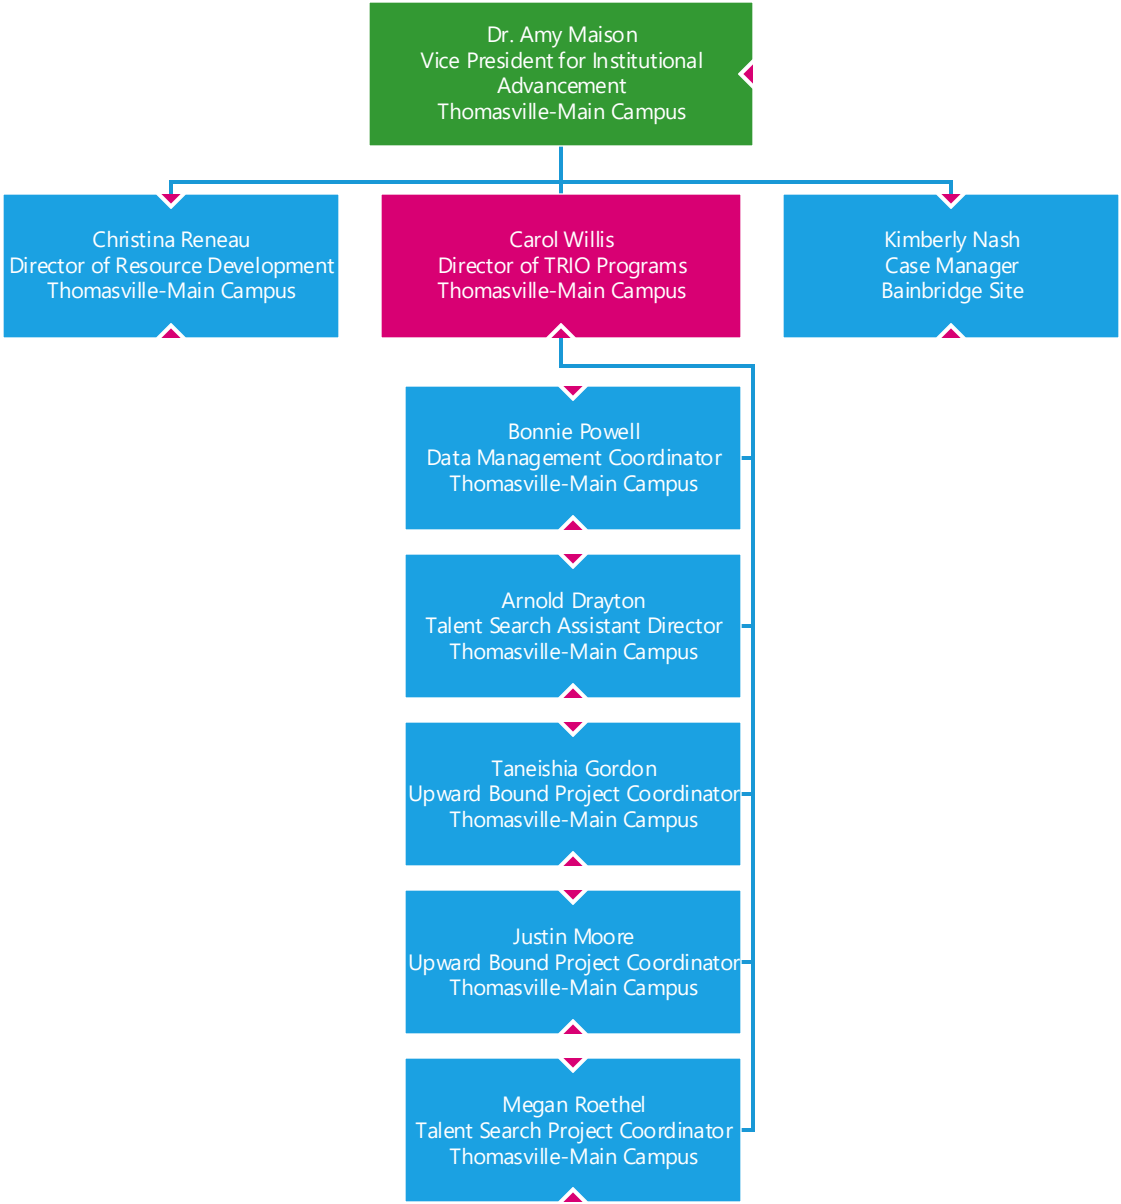

Steve Peacock  
Project Specialist  
Moultrie-Veterans Parkway Site

Caroline Pope  
Receptionist  
Thomasville-Main Campus

Paul Roberts  
Financial Services Worker  
Thomasville-Main Campus

Faye Taylor  
Purchasing Technician  
Moultrie-Veterans Parkway Site