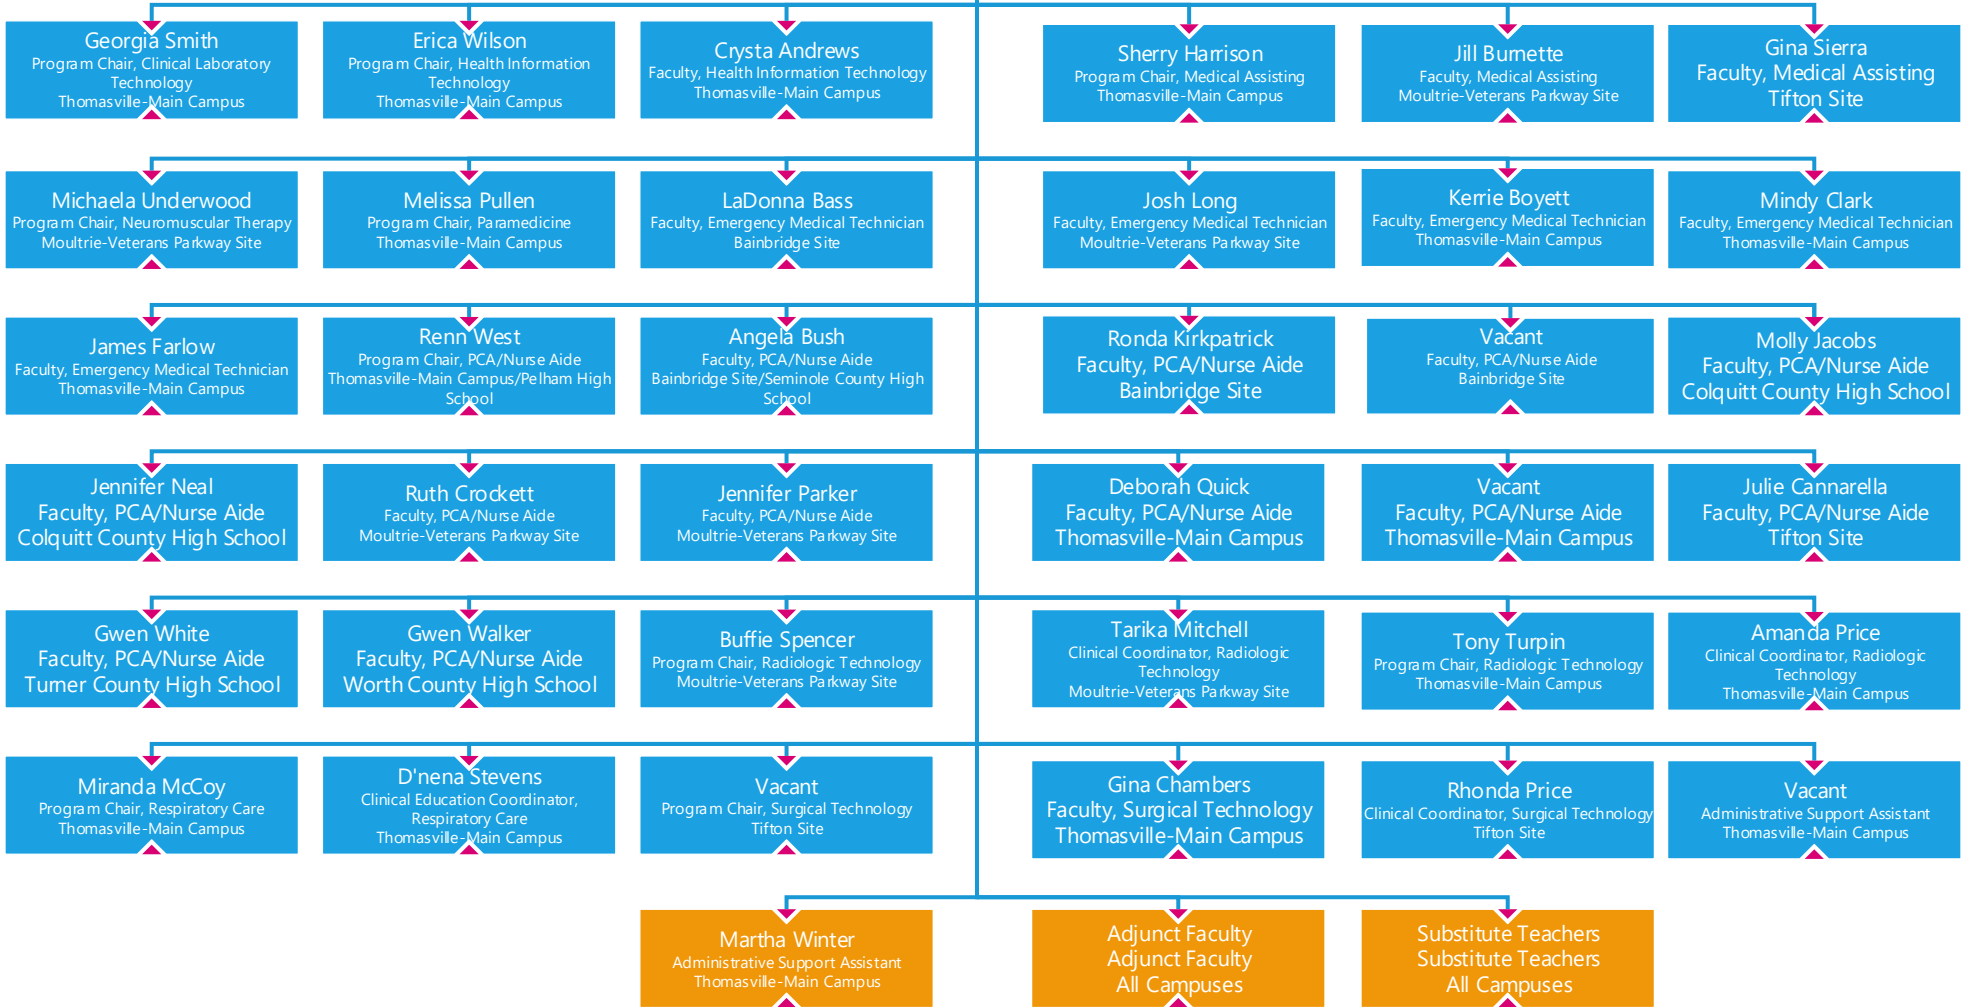

Ena Melton-Myers  
Faculty, Psychology  
Tifton Site

Katherine Warren  
Administrative Support Assistant  
Tifton Site

Adjunct Faculty  
Adjunct Faculty  
All Campuses

Substitute Teachers  
Substitute Teachers  
All Campuses

Dr. Abby Carter  
 Dean for School of Business and Industrial  
 Technology  
 Thomasville-Main Campus

**Dr. Claudia Grooms**  
 Dean for School of Health Sciences  
 Thomasville-Main Campus

Tara Rakestraw  
Dean for School of  
Professional Services