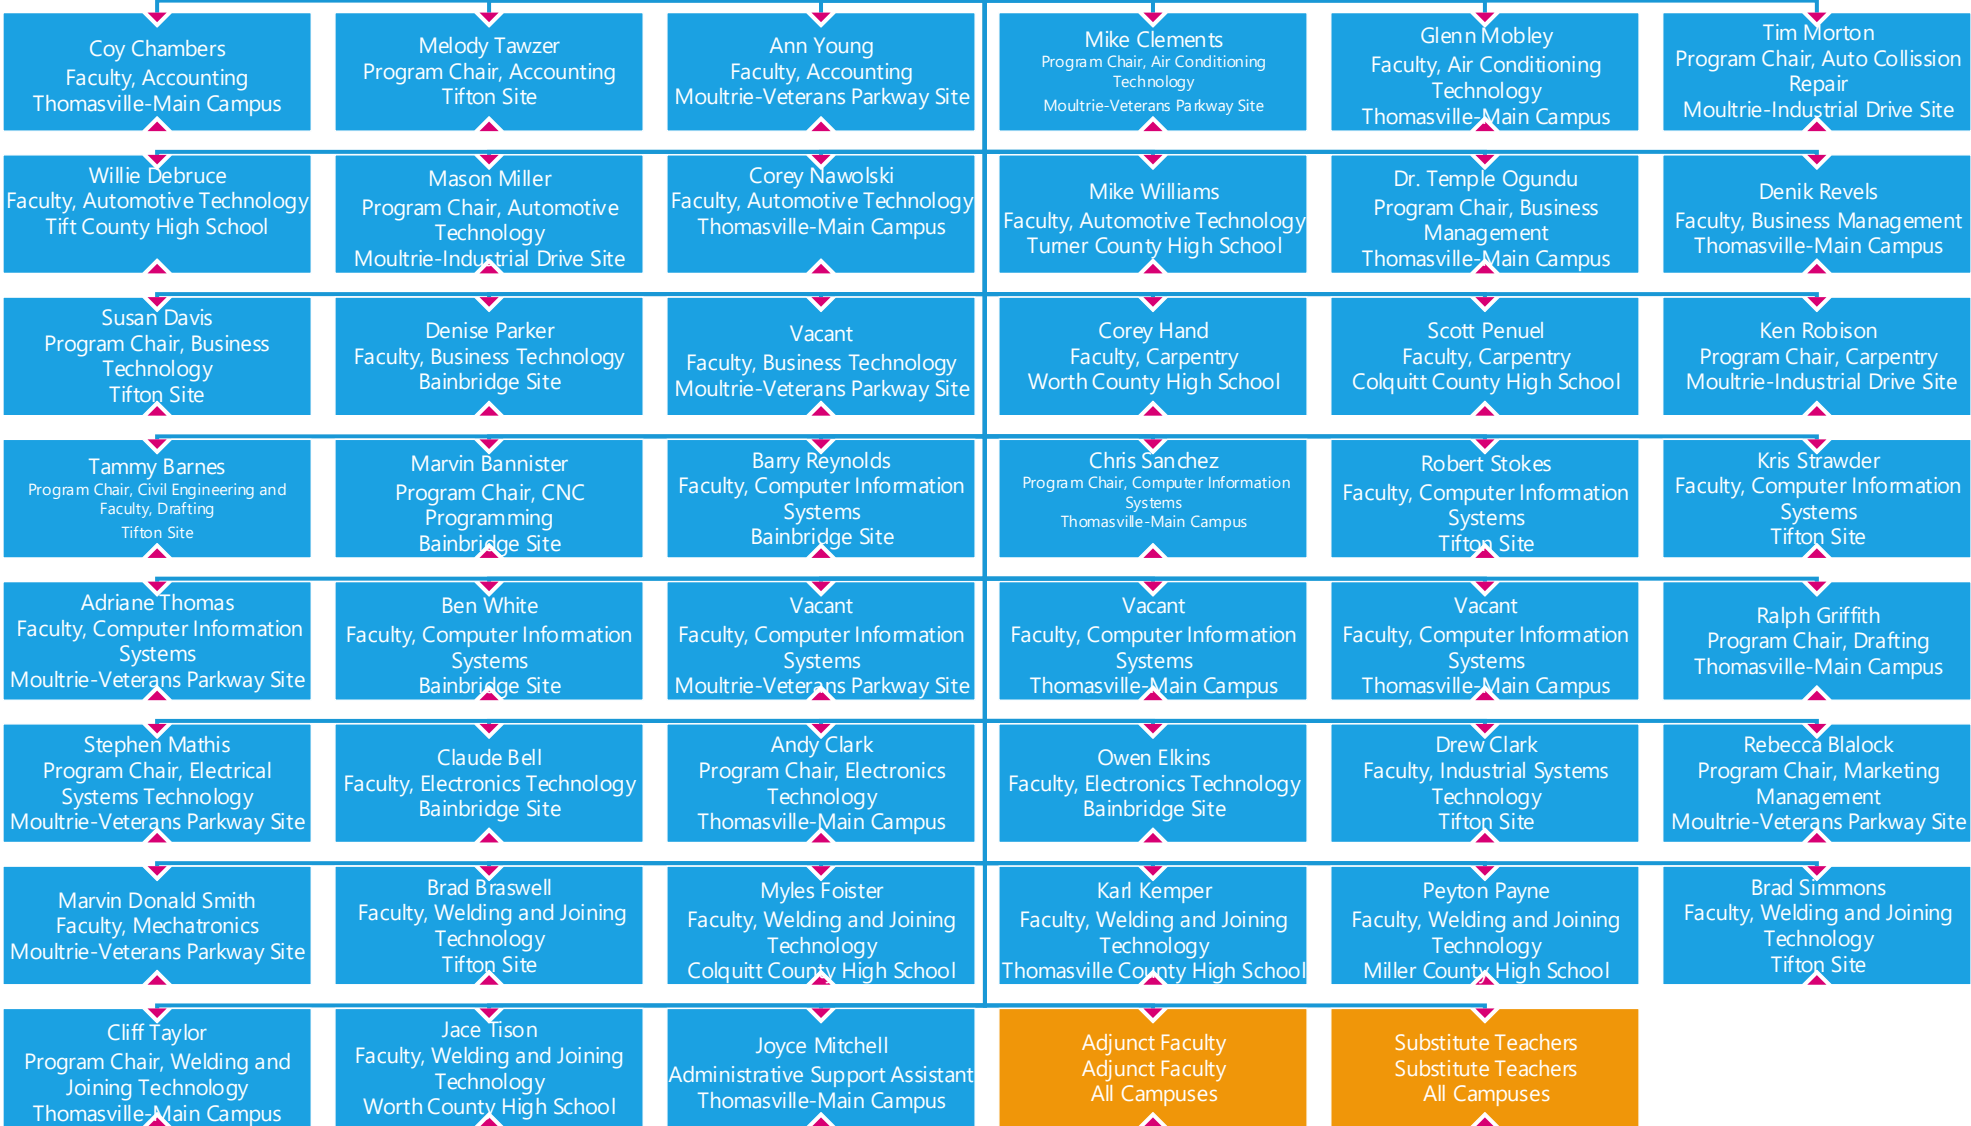

Dr. Abby Carter
Dean for School of Business and Industrial
Technology
Thomasville-Main Campus