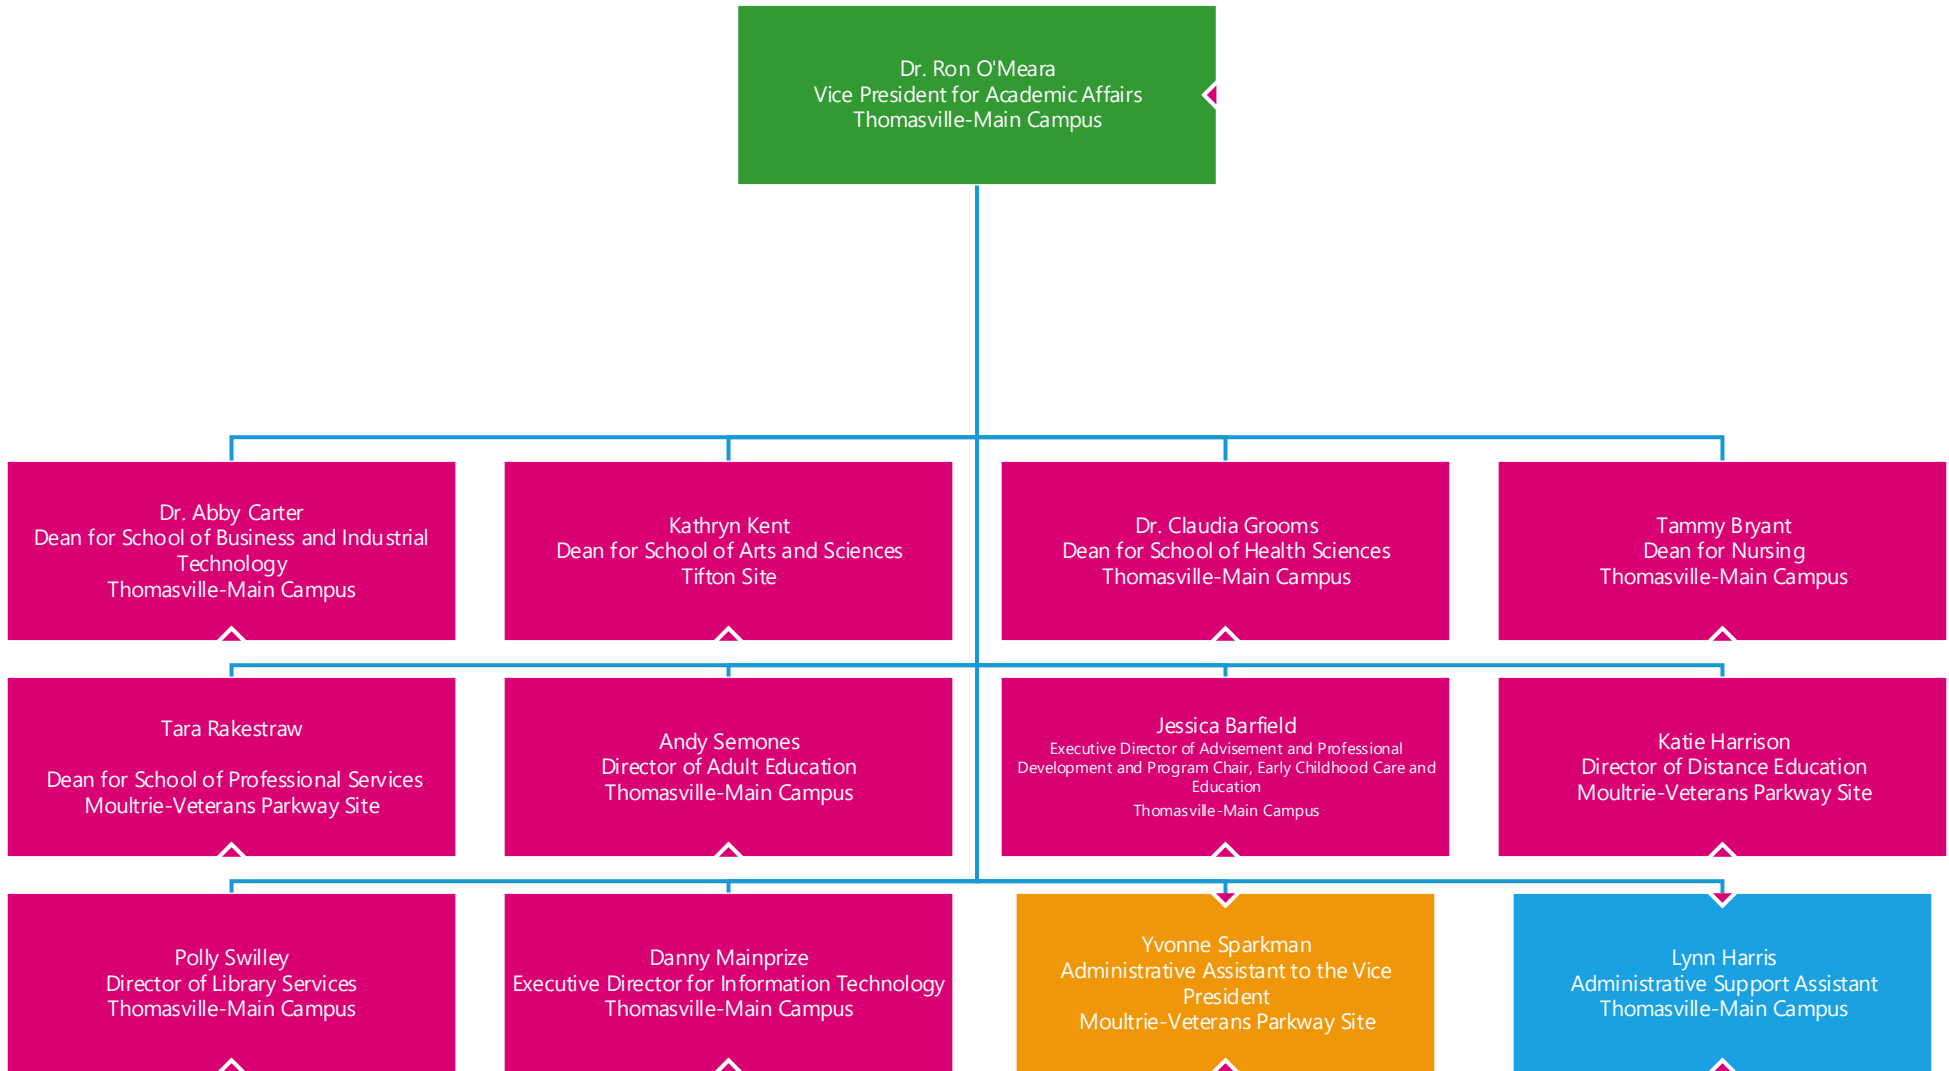

## ORGANIZATIONAL CHART

### LEGEND

Kathryn Kent  
Dean for School of Arts and Sciences  
Tifton Site

Dr. Saul Ramos Aguilar  
Faculty, Biology, Anatomy and Physiology  
Moultrie-Veterans Parkway Site

Dr. Jami Lacey  
Faculty, Biology, Anatomy, and Physiology  
Tifton Site

Dr. Martin Campa  
Faculty, Faculty, Biology, Anatomy and  
Physiology  
Tifton Site

Joel Moore  
Faculty, Faculty, Biology, Anatomy and  
Physiology/Biology Lab Coordinator  
Thomasville-Main Campus

Dr. Heidi Von Itter  
Program Chair, Biology, Anatomy and  
Physiology/Biology Lab Coordinator  
Thomasville-Main Campus

Dr. Abby Carter  
 Dean for School of Business and Industrial  
 Technology  
 Thomasville-Main Campus

**Dr. Claudia Grooms**  
 Dean for School of Health Sciences  
 Thomasville-Main Campus

Tara Rakestraw  
Dean for School of  
Professional Services