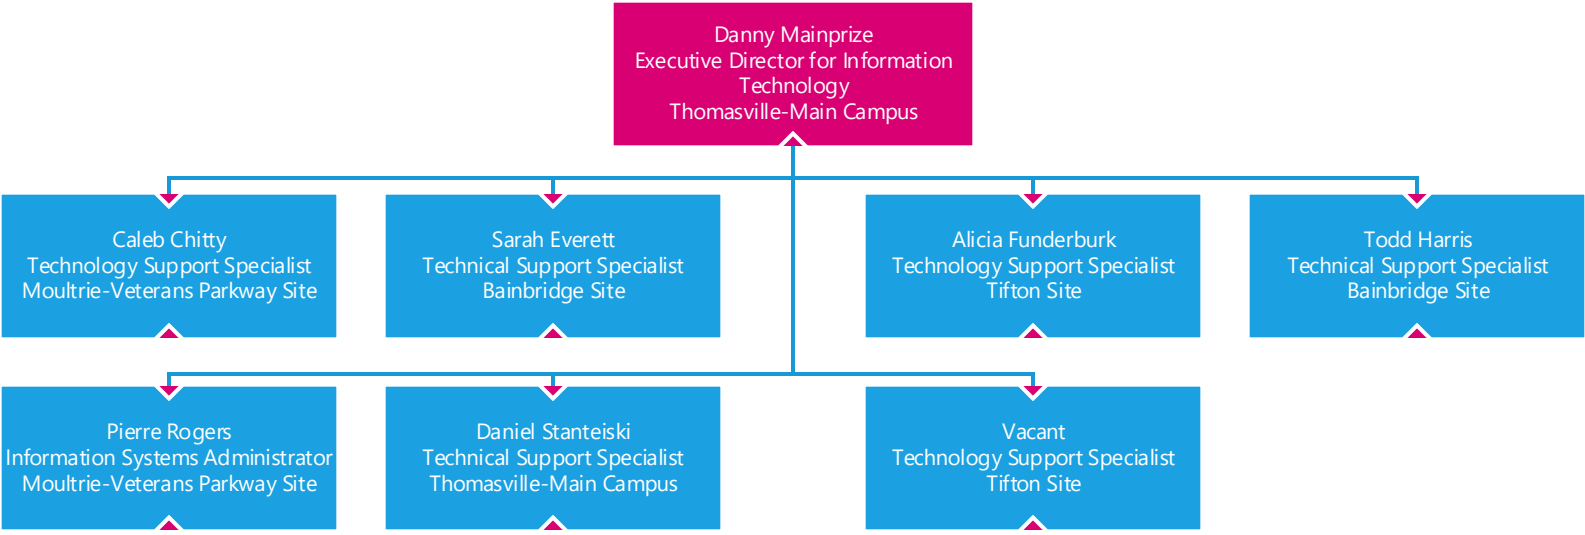

Paula Moser Administrative Assistant-CTD Tifton Site

Substitute Teachers  
Substitute Teachers  
All Campuses

Adjunct Faculty  
Adjunct Faculty  
All Campuses

Jessica Barfield  
Executive Director of Advisement and Professional  
Development and Program Chair, Early Childhood  
Care and Education  
Thomasville-Main Campus