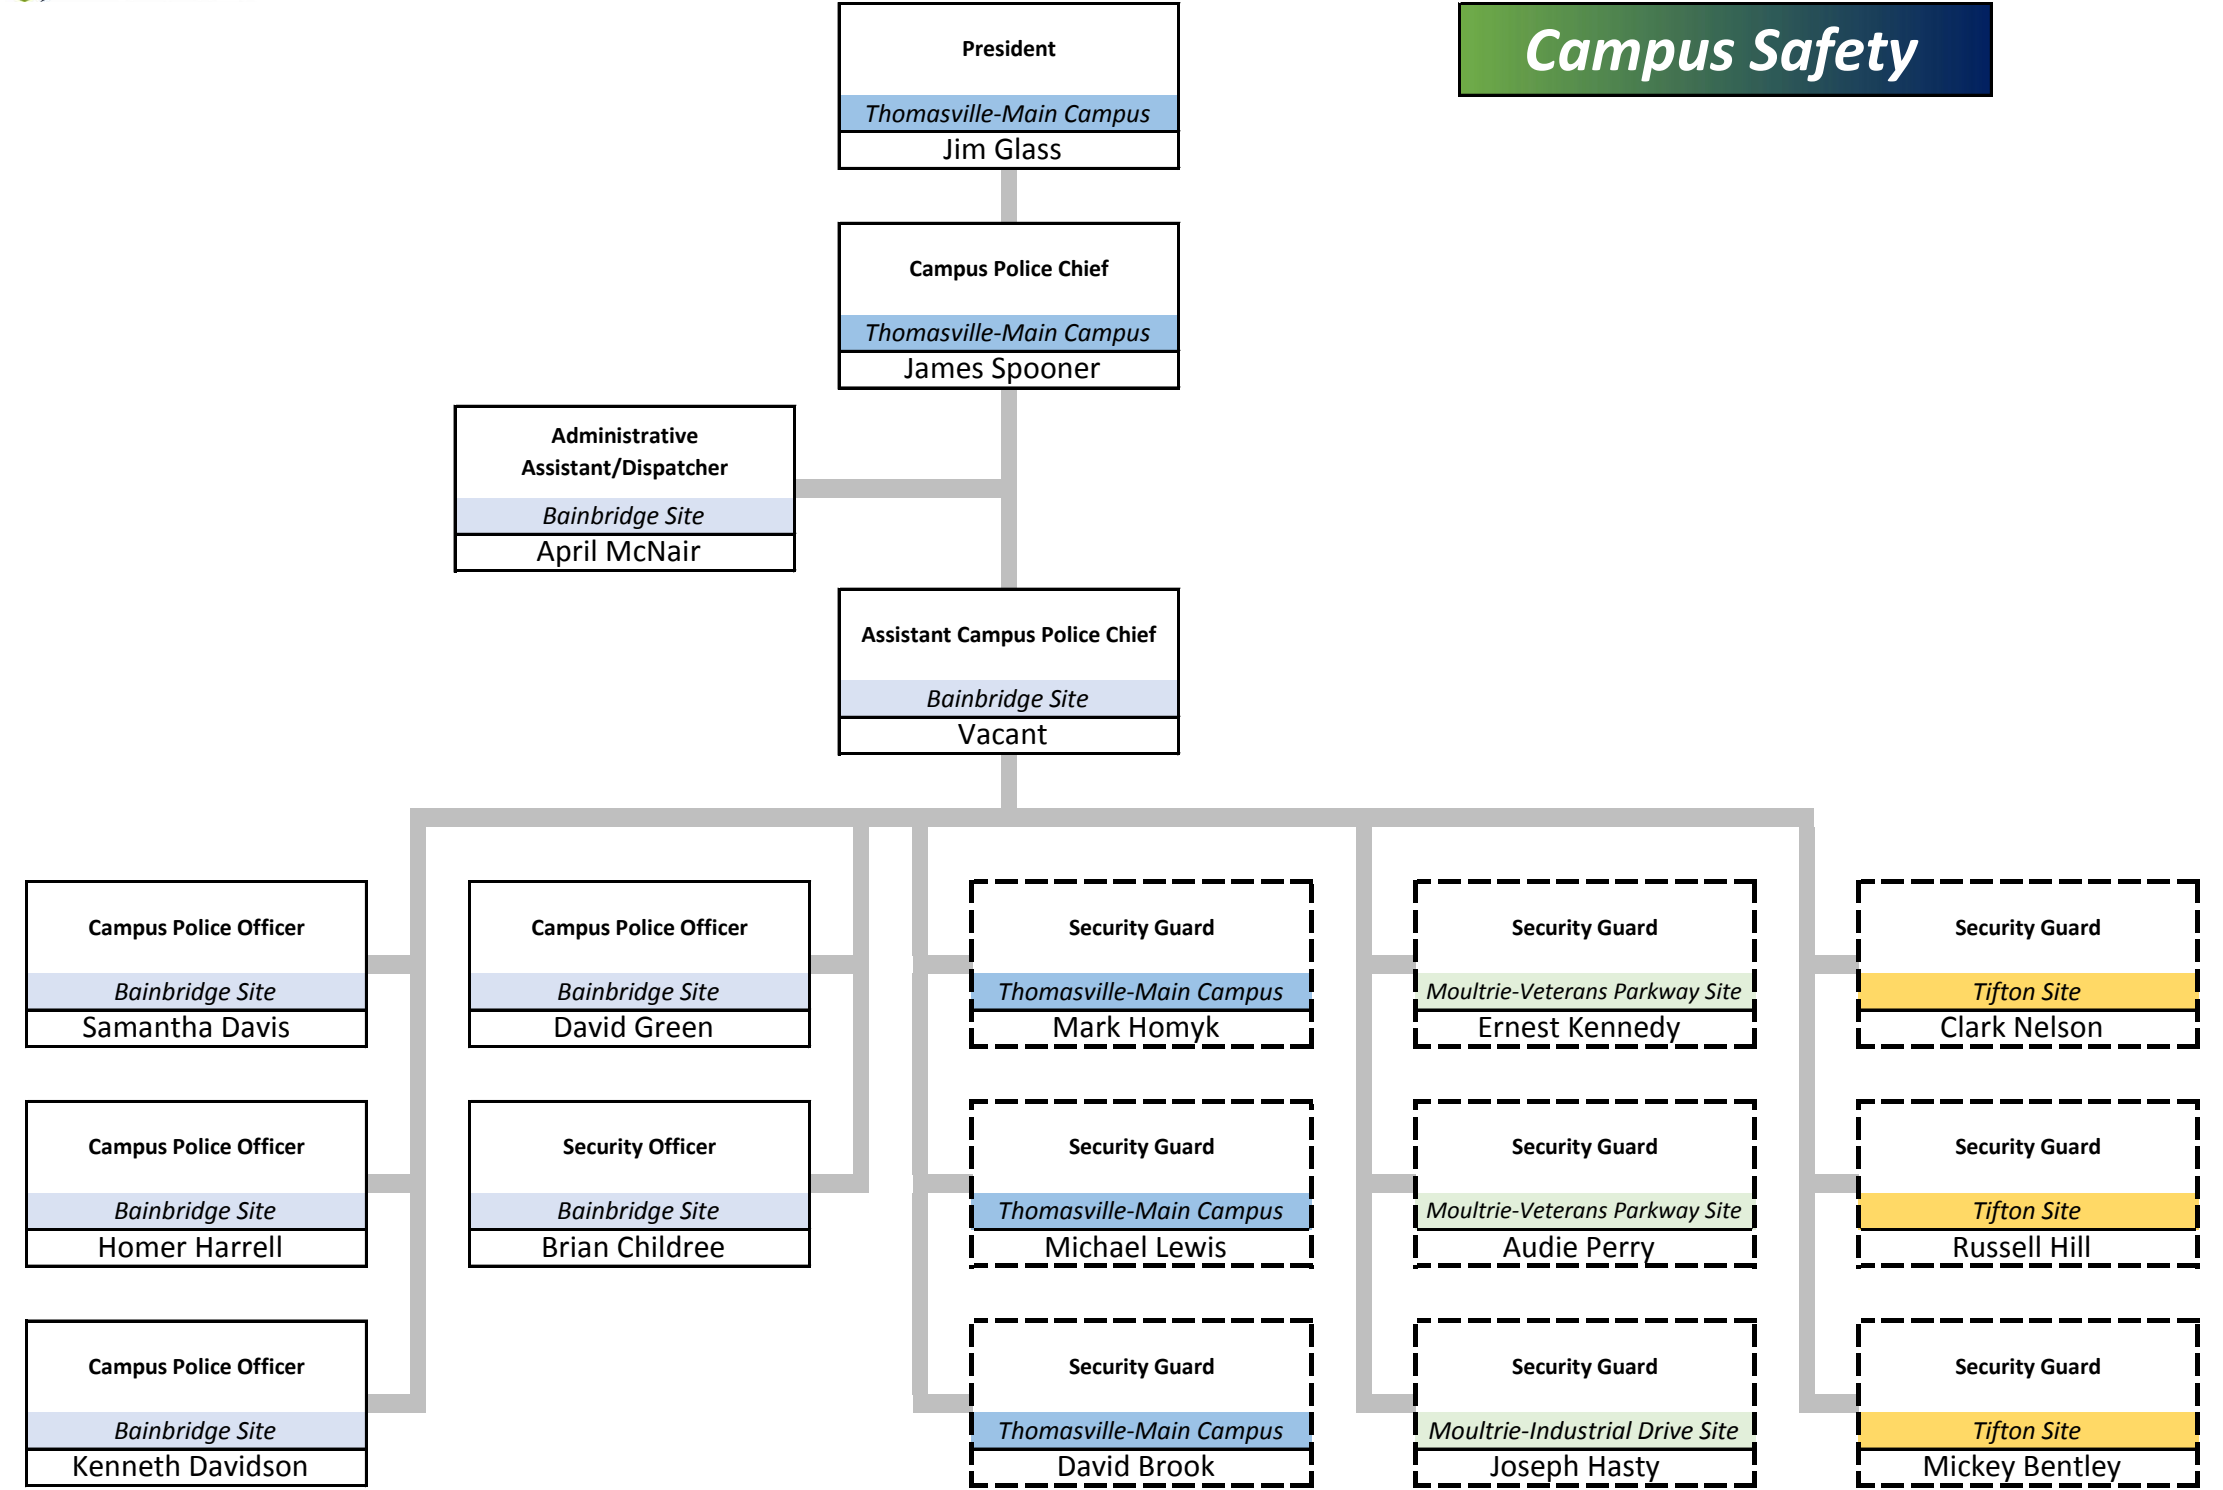

Executive Leadership

President's Office

Campus Safety

Institutional Effectiveness

Institutional Advancement

Student Affairs

Student Affairs

Executive Vice President & Vice President for Student Affairs
Moultrie-Veterans Parkway Site
Leigh Wallace