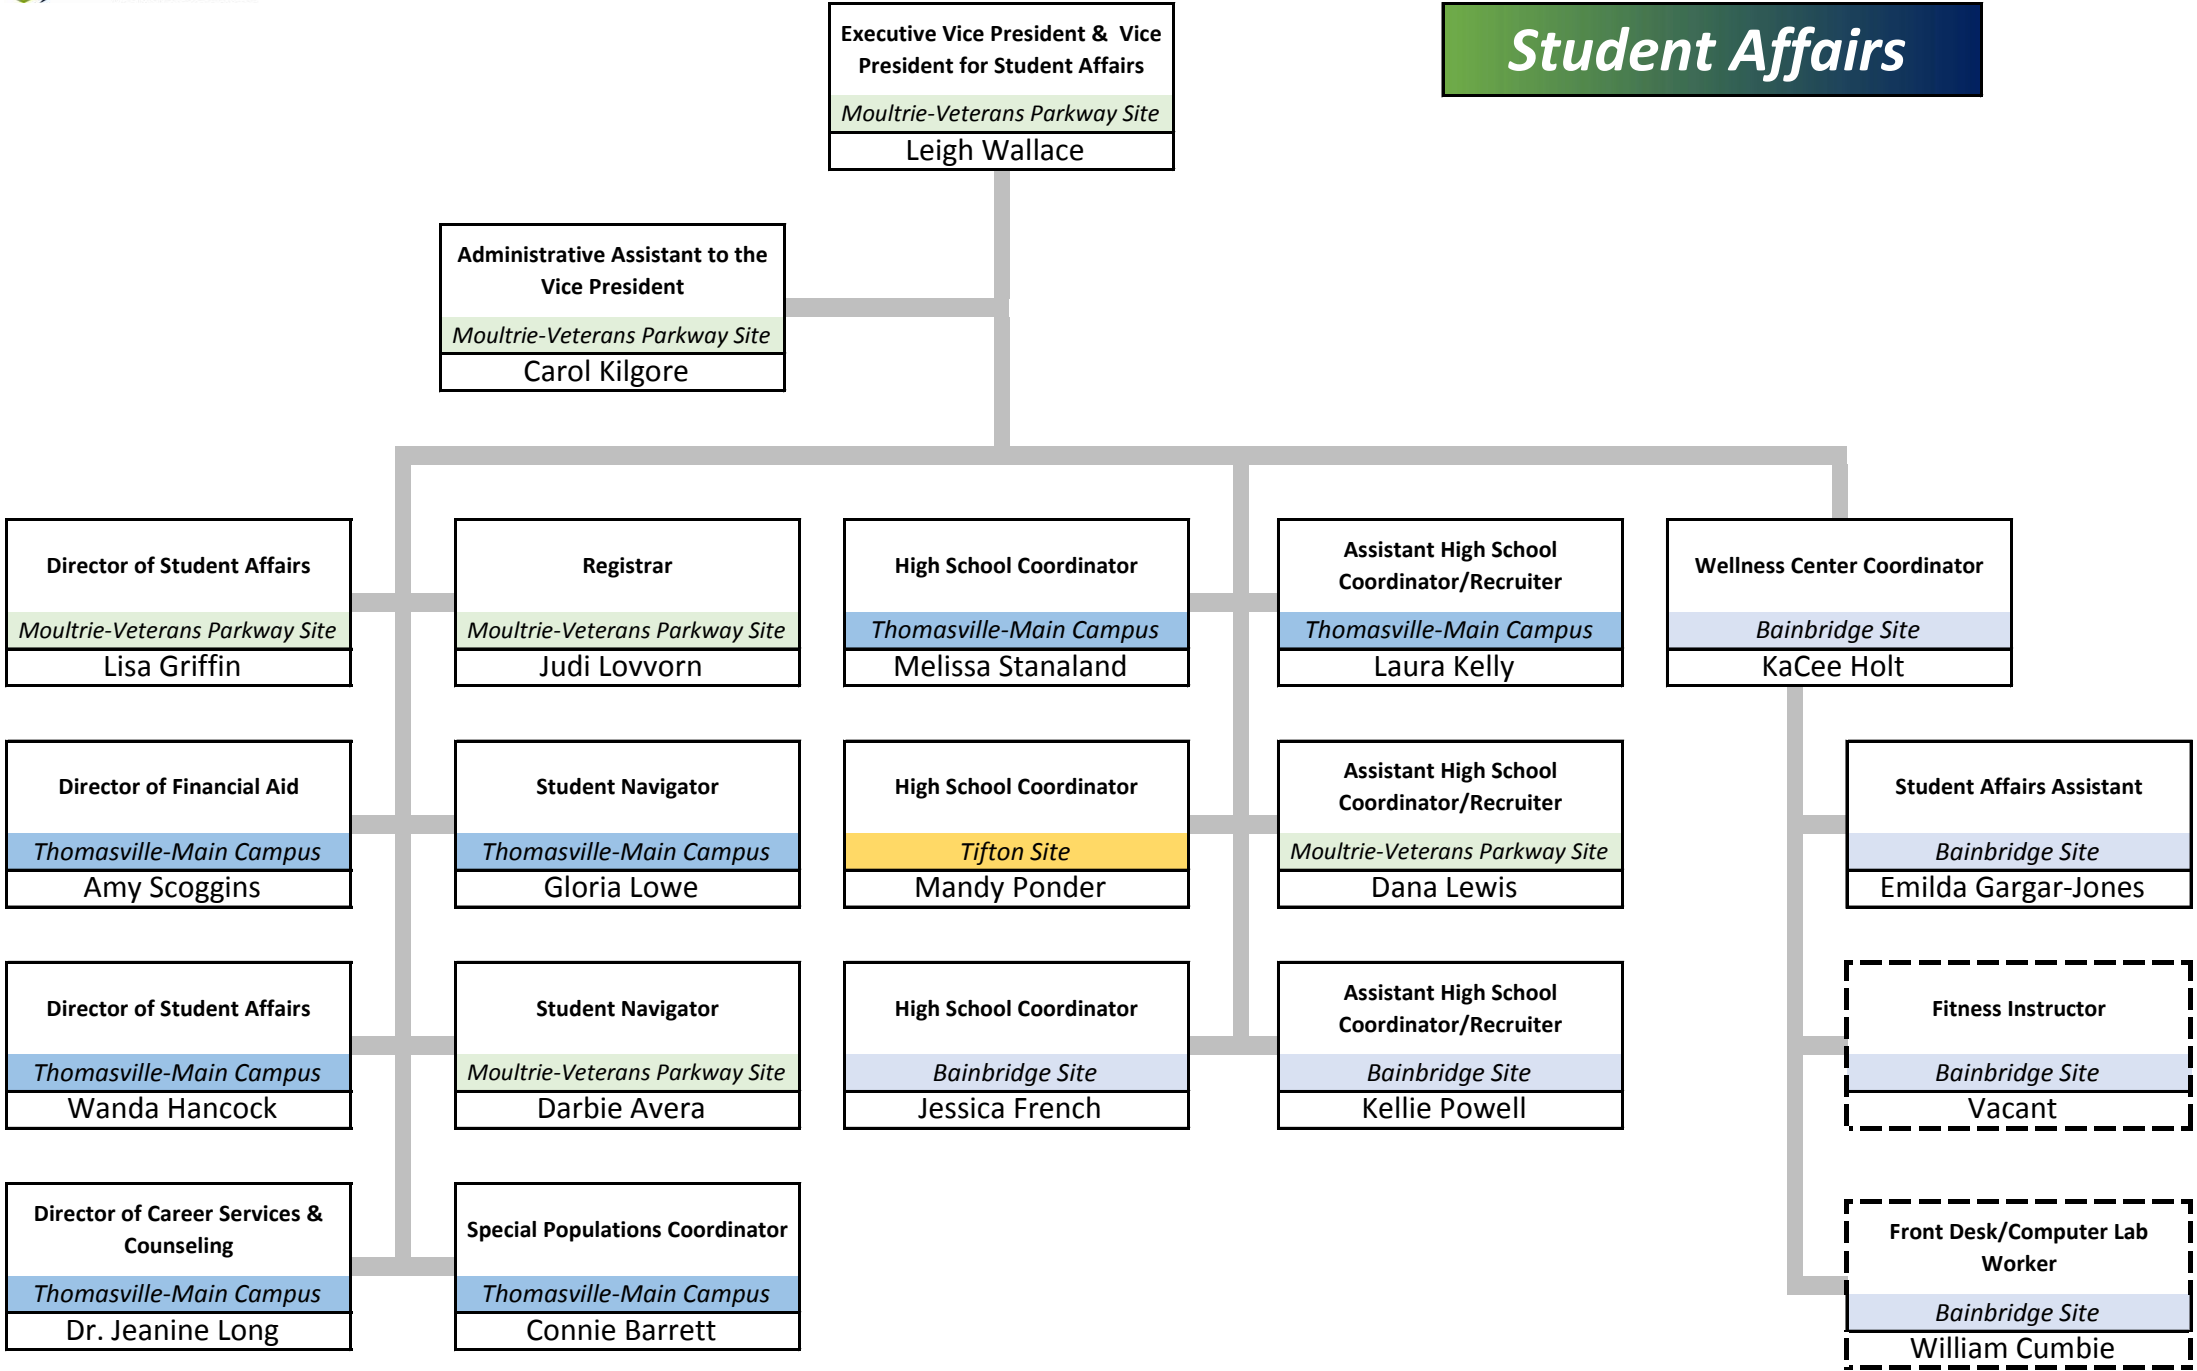

Executive Leadership

President's Office

Campus Safety

Institutional Effectiveness

Institutional Advancement

Student Affairs

Student Affairs

Executive Vice President & Vice President for Student Affairs
Moultrie-Veterans Parkway Site
Leigh Wallace

Financial Aid Specialist
Moultrie-Veterans Parkway Site
Cindy Murray

Workforce Innovation Opportunity Act Coordinator
Moultrie-Industrial Drive Site
Cindy Baker

Admissions Specialist
Thomasville-Main Campus
Melissa Avera

Student Affairs

Administrative Services

Administrative Services

Operations

Operations

Economic Development

Academic Affairs

Health Sciences