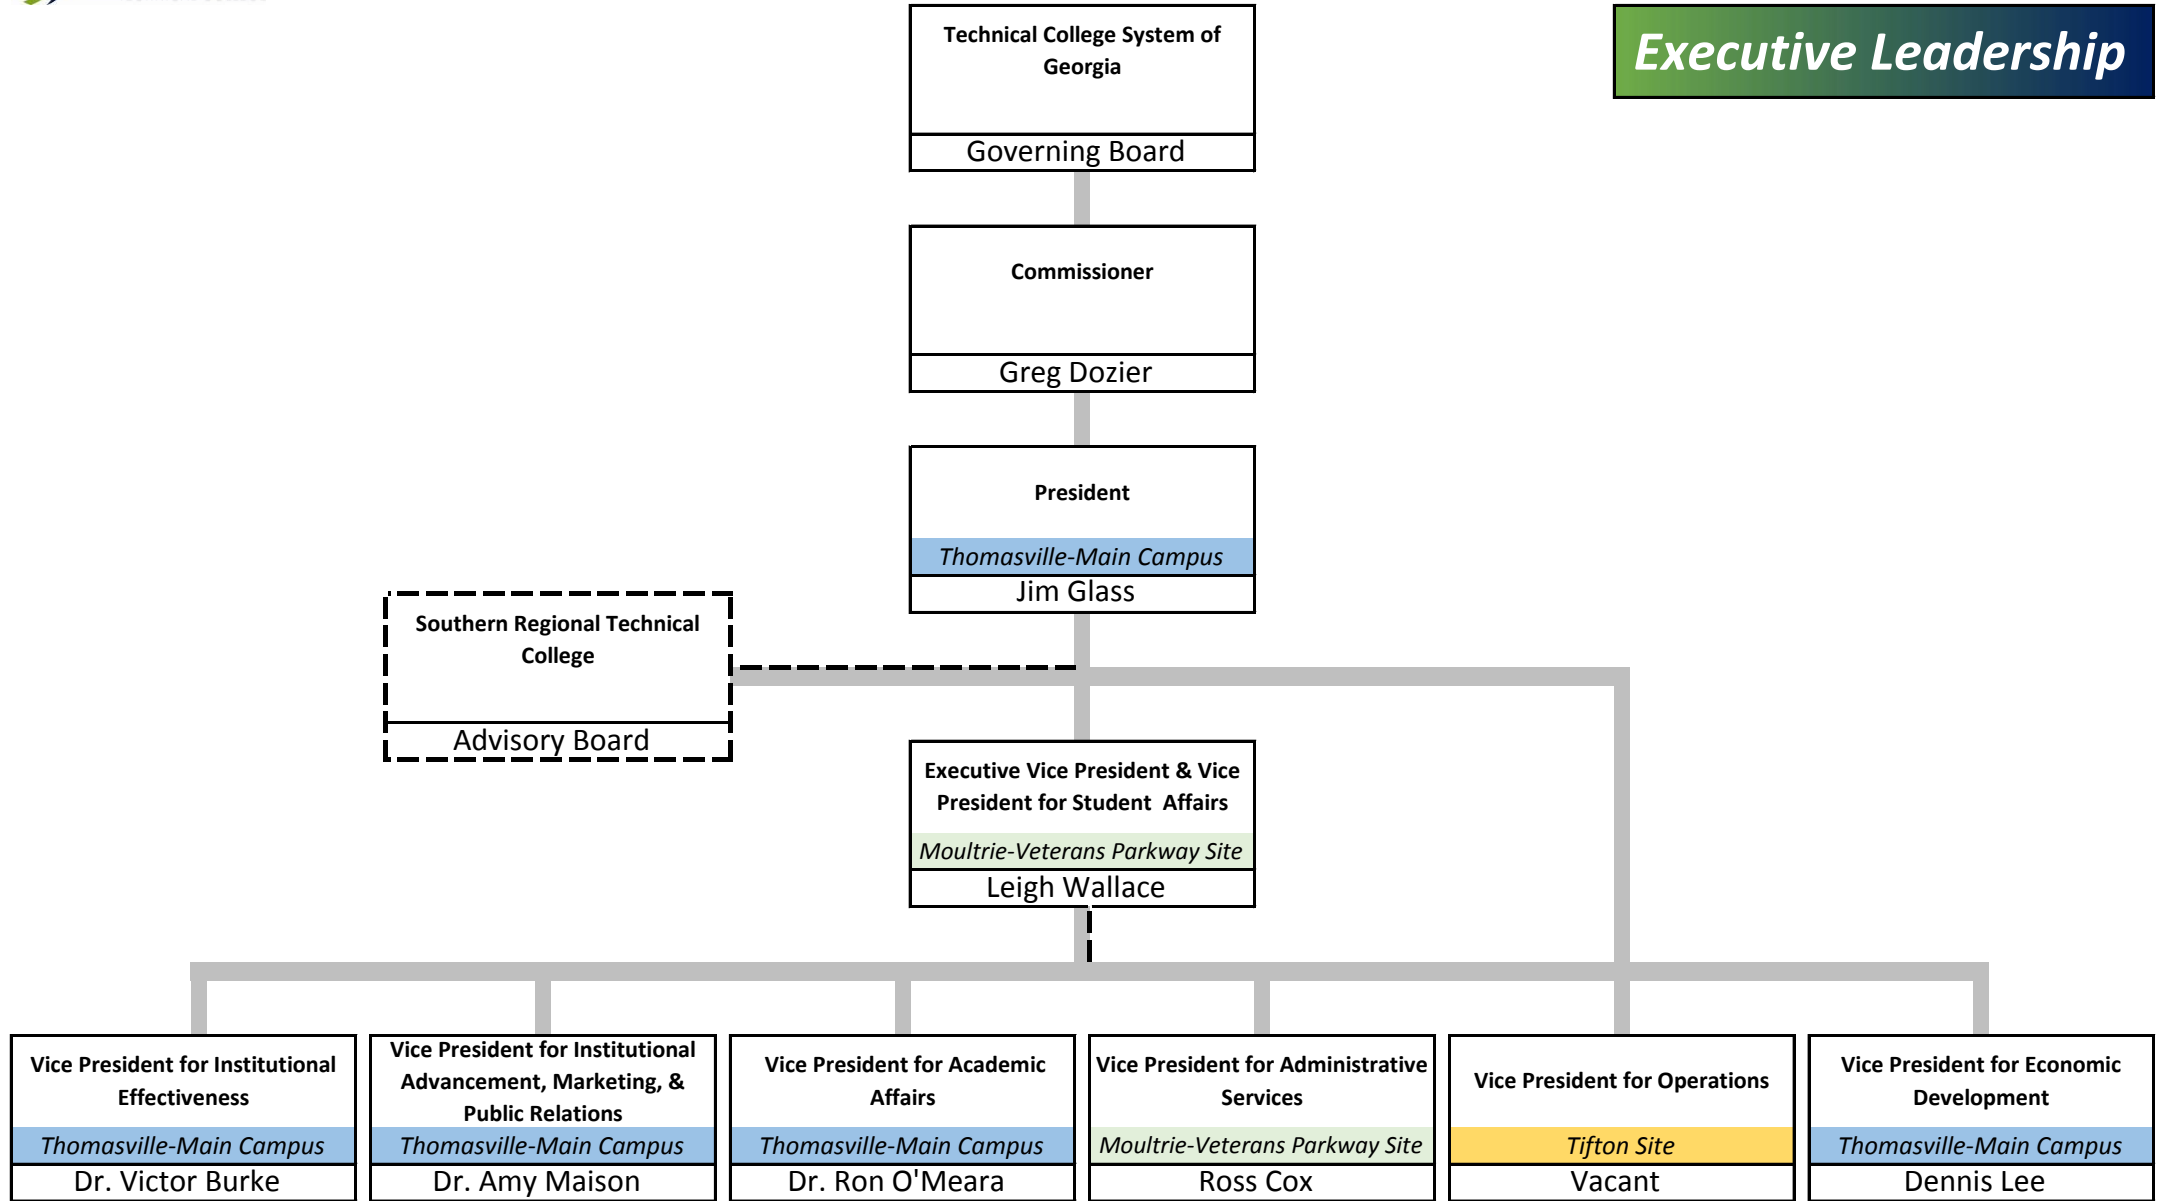

Executive Leadership

President's Office

Campus Safety

Institutional Effectiveness

Institutional Advancement

Student Affairs

Student Affairs

Executive Vice President & Vice President for Student Affairs
Moultrie-Veterans Parkway Site
Leigh Wallace