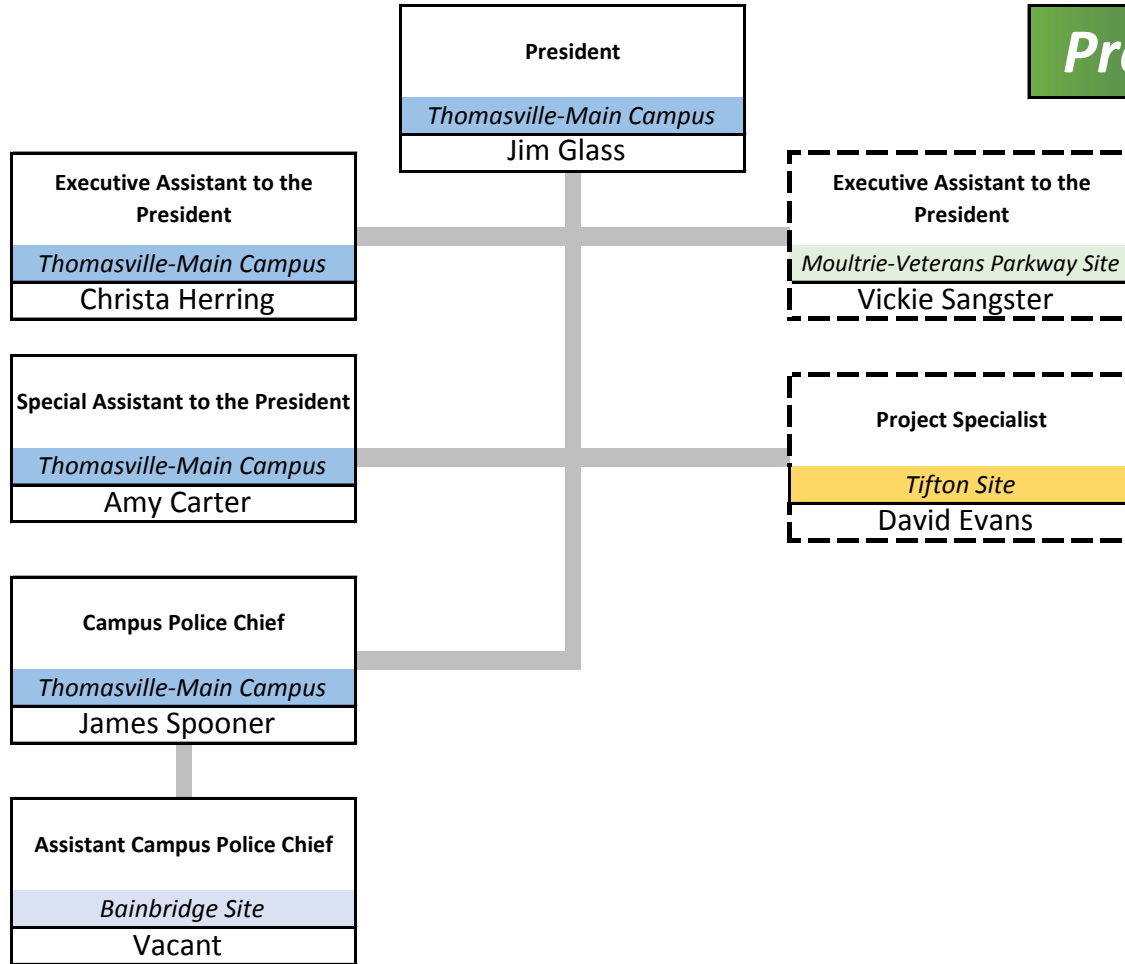

Executive Leadership

President's Office

Campus Safety

Institutional Effectiveness

Institutional Advancement

Student Affairs

Student Affairs

Executive Vice President & Vice President for Student Affairs
Moultrie-Veterans Parkway Site
Leigh Wallace