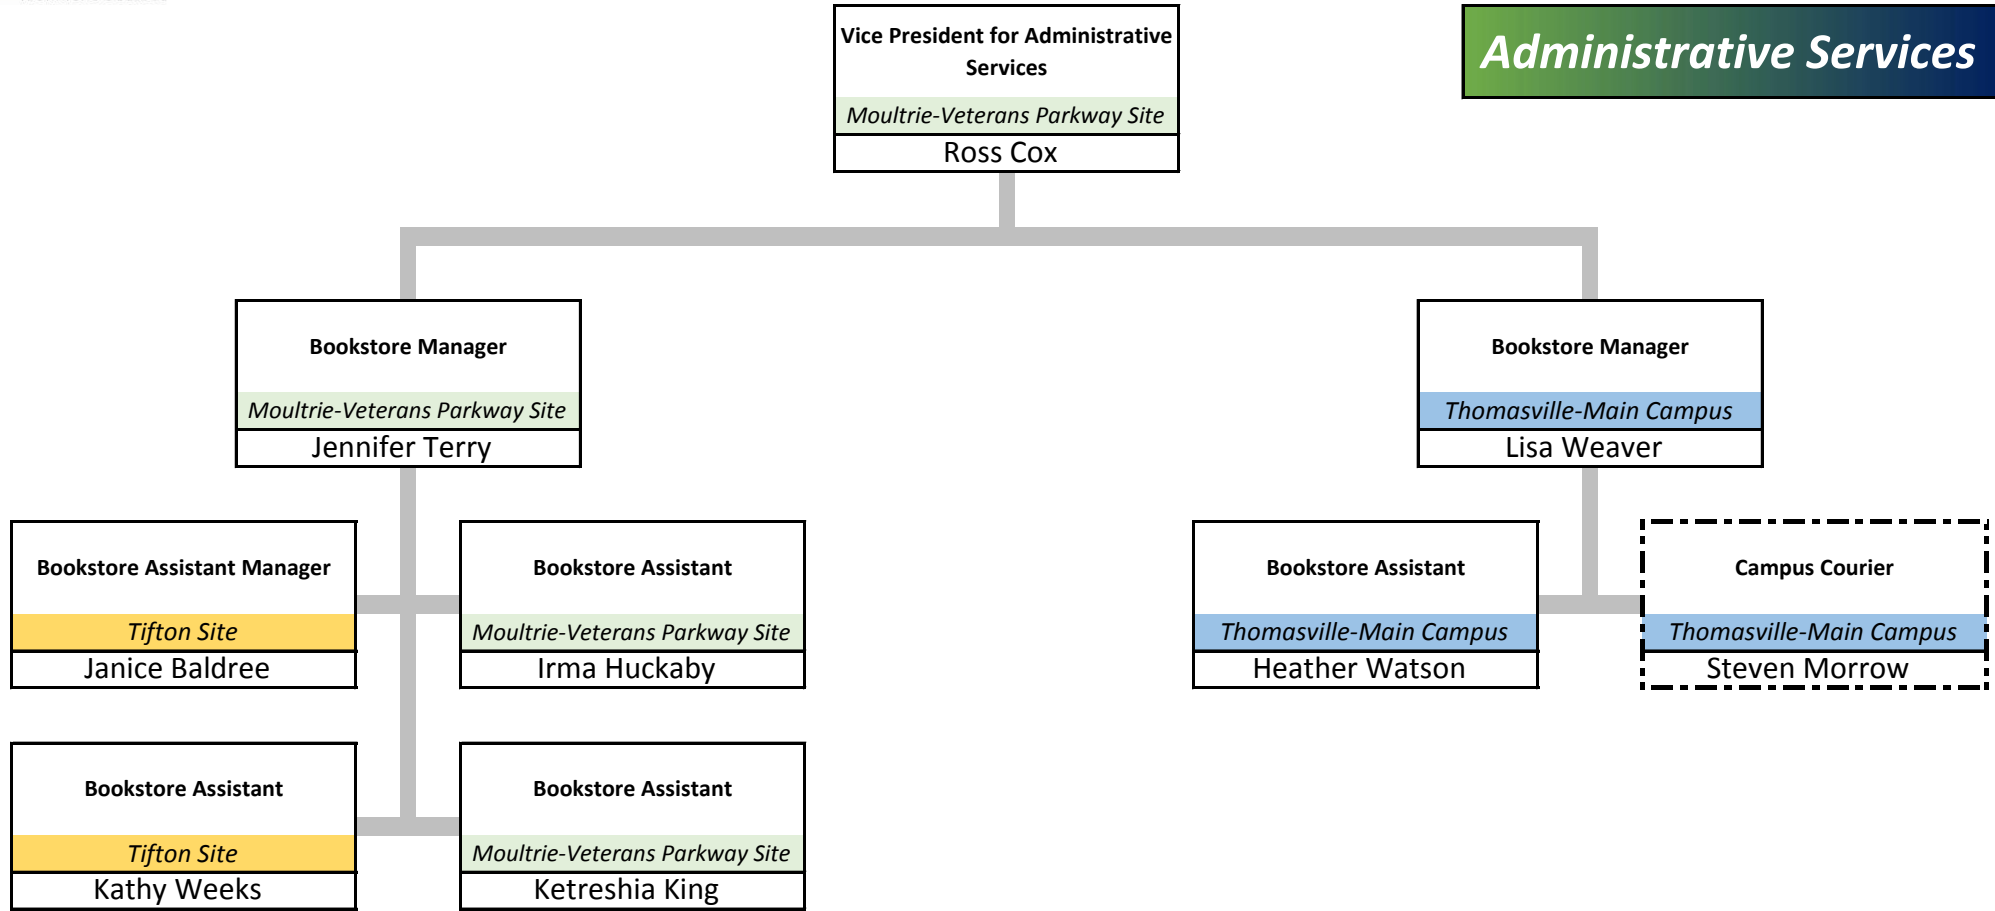

Administrative Services