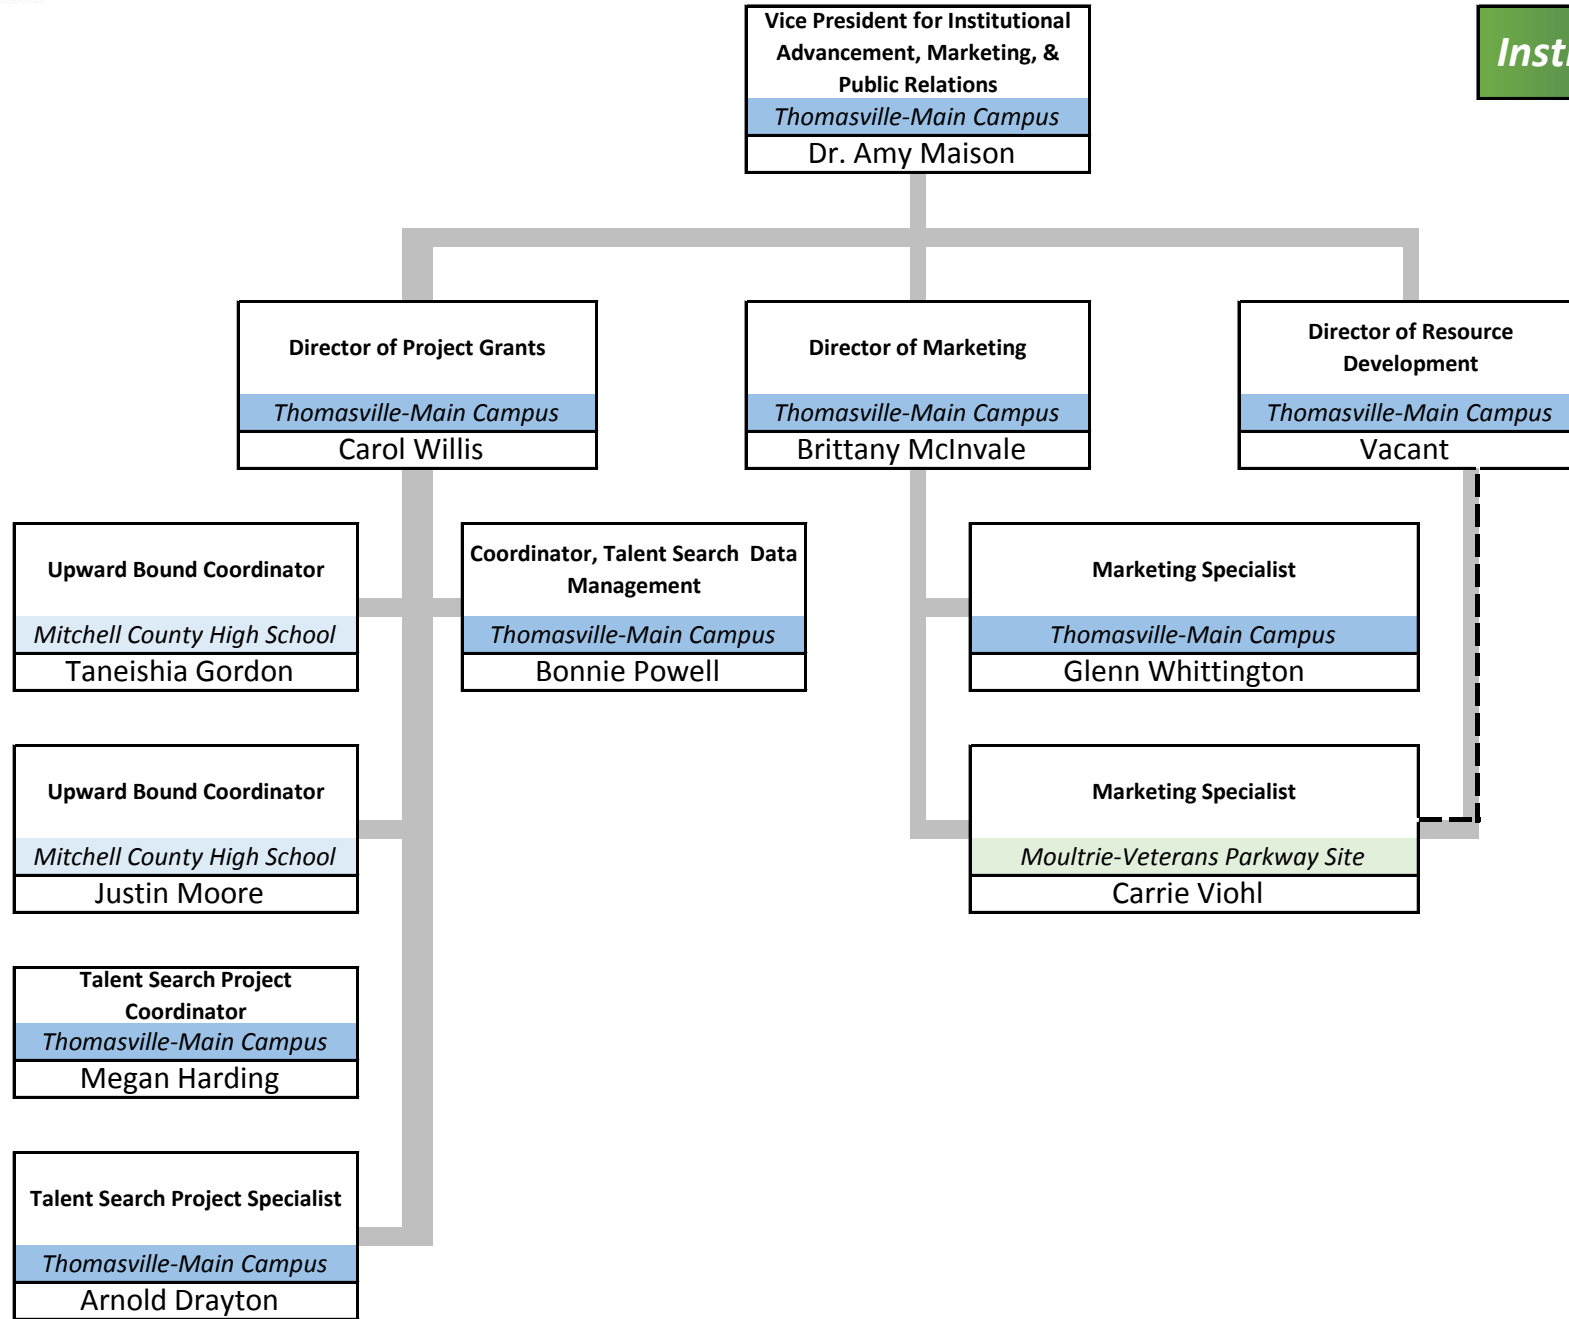

Executive Leadership

President's Office

Campus Safety

Institutional Effectiveness

Institutional Advancement

Student Affairs

Student Affairs

Executive Vice President & Vice President for Student Affairs
Moultrie-Veterans Parkway Site
Leigh Wallace