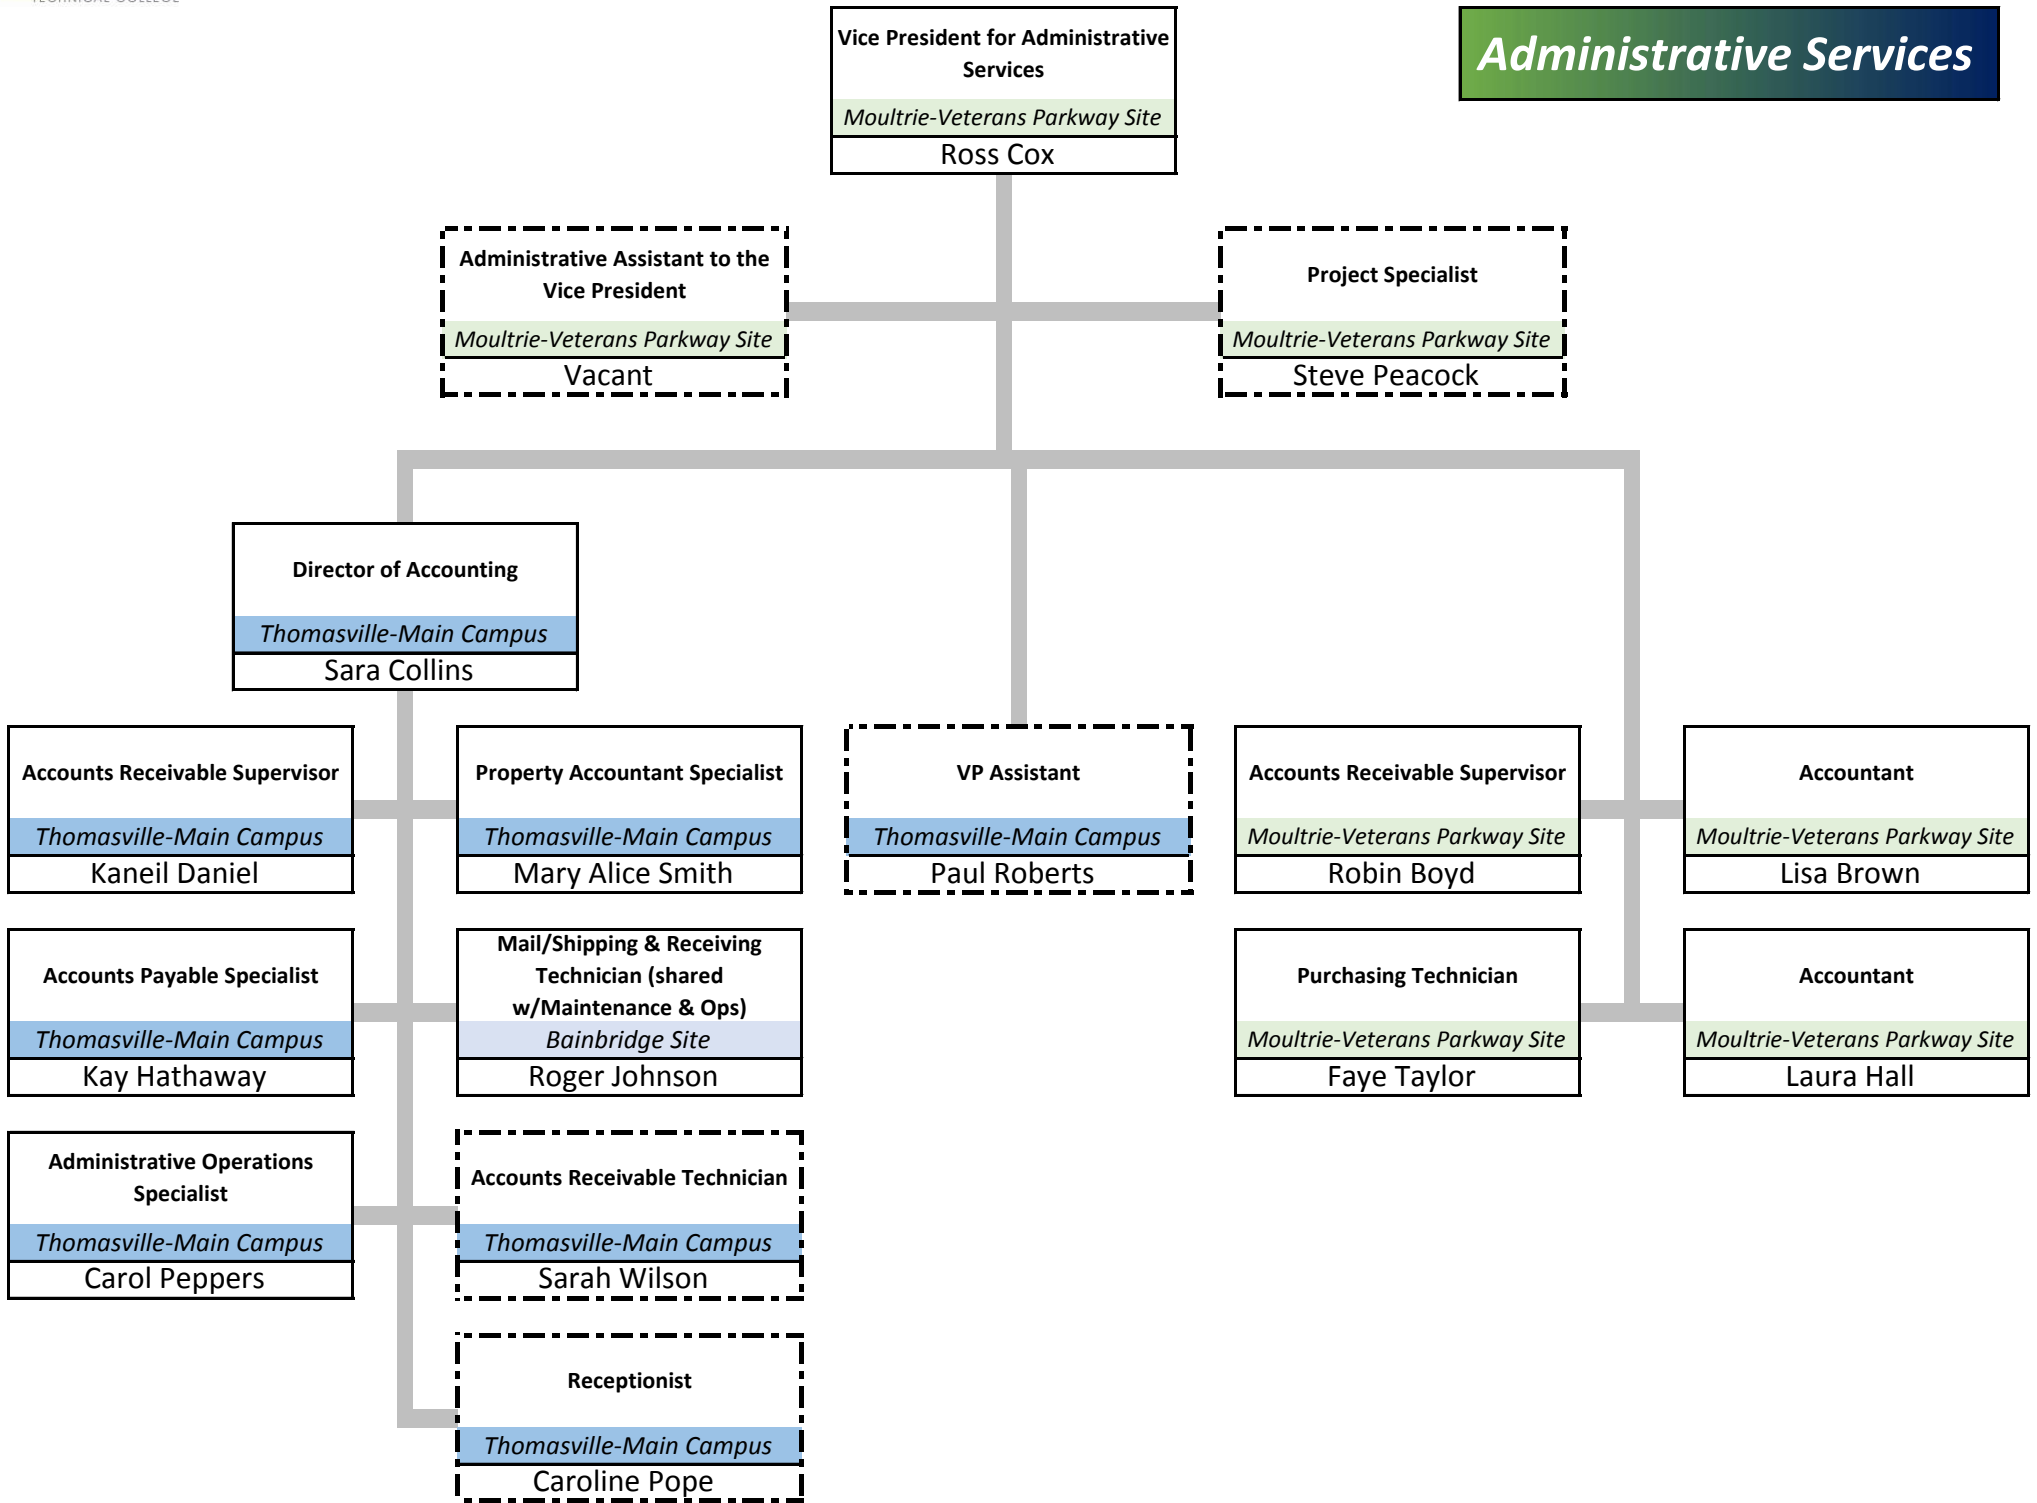

Student Affairs Assistant
Bainbridge Site
Debbie Thompson

Student Affairs Assistant
Thomasville-Main Campus
Glenda Powell

Admissions Specialist
Bainbridge Site
Crystal Spooner

Student Affairs Assistant
Bainbridge Site
Vacant

Student Affairs

Administrative Services

Administrative Services

Operations

Operations

Economic Development

Academic Affairs

Health Sciences