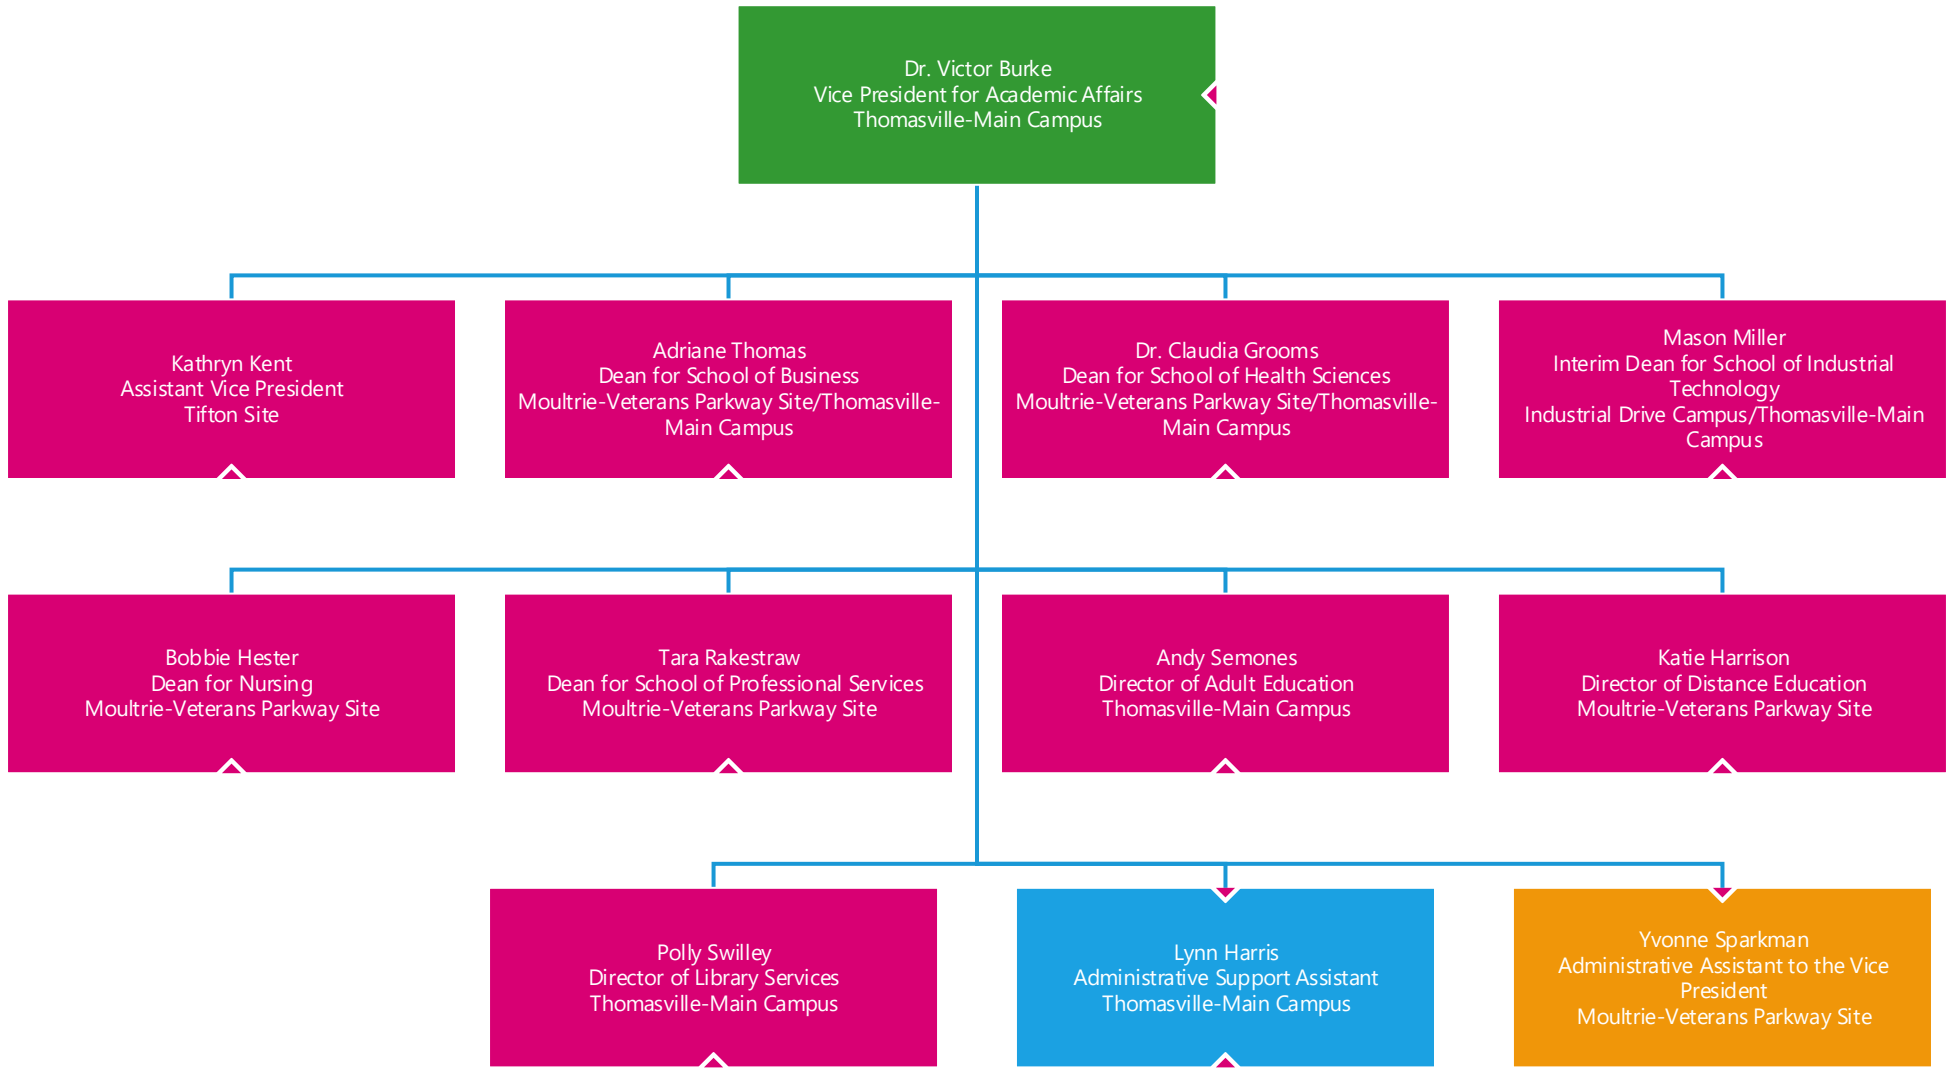

ORGANIZATIONAL CHART

LEGEND

Executive Leadership

Fulltime Faculty/Staff

Manager/Supervisor

Regular Part-time Staff

Adriane Thomas
Dean for School of Business
Moultrie-Veterans Parkway Site/Thomasville-
Main Campus

Vacant
Program Chair, Computer Information
Systems
TBD

Paul Tompkins
Division Chair, Personal Services
Moultrie-Veterans Parkway Site

Barry Reynolds
Faculty, Computer Information
Systems
Bainbridge Site

Adjunct Faculty and Substitutes
All Campuses

Tara Rakestraw
Dean for School of
Professional Services
Moultrie-Veterans Parkway
Site

Kerrie Wilson
Program Chair,
Commercial Truck
Driving
Tifton Site

Samantha Bruner
Faculty, Commercial
Truck Driving
Tifton Site

Theodore Spencer
Custodian
Thomasville-Main Campus

George Griffin
Executive Director of Operations
Tifton Site

Angela Barbee
Administrative Assistant to the
Executive Director
Tifton Site

Eli Kirkland
Maintenance Supervisor
Tifton Site