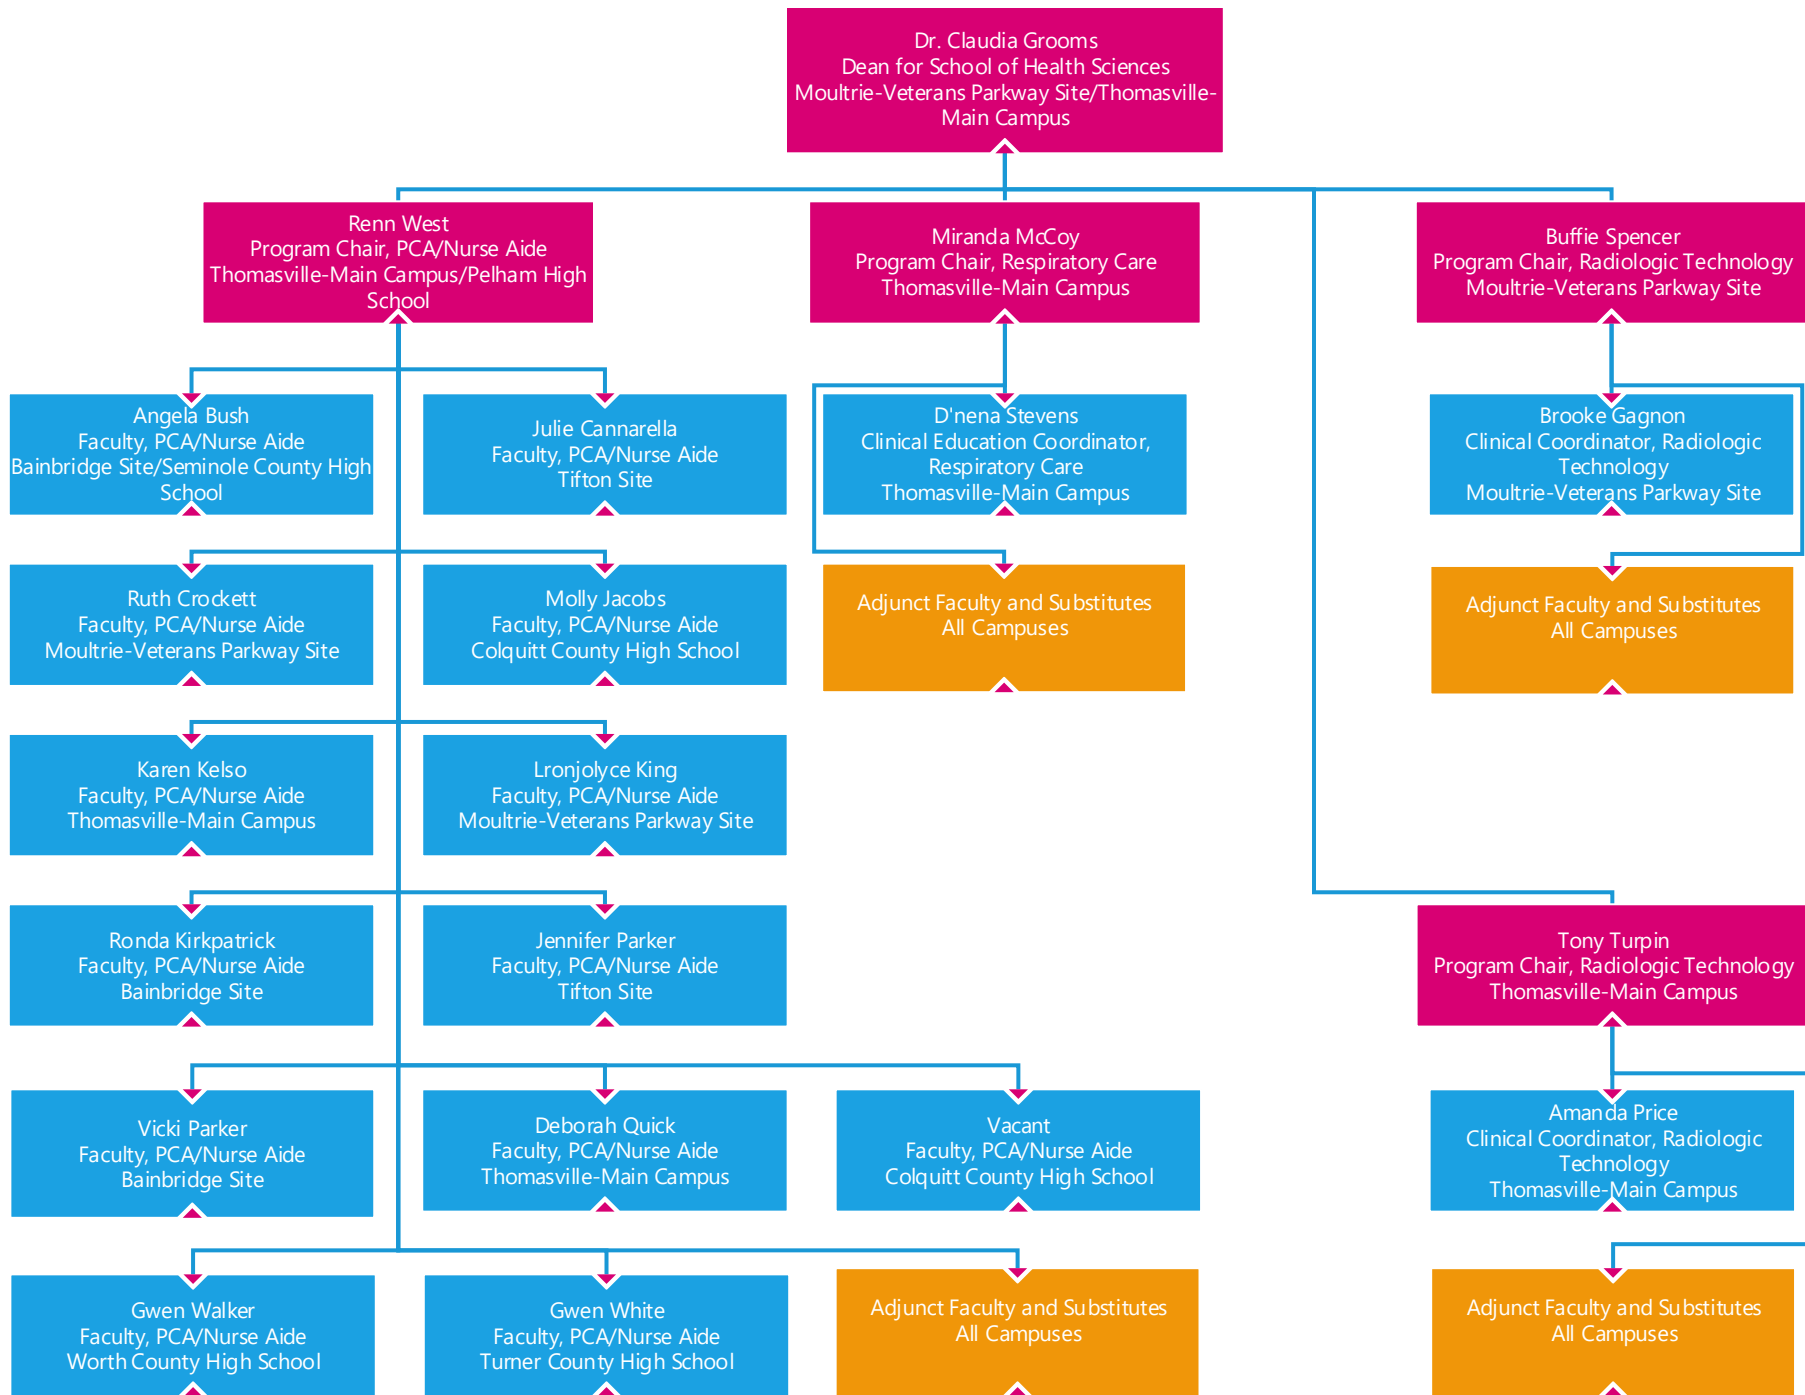

Vacant
Faculty, Computer Information
Systems
Thomasville-Main Campus

James Tompkins
Faculty, Cosmetology
Tifton Site

Billy White
Faculty, Cosmetology
Turner County High School

Adjunct Faculty and Substitutes
All Campuses

Adjunct Faculty and Substitutes
All Campuses

Tara Rakestraw
Dean for School of
Professional Services
Moultrie-Veterans Parkway
Site

Kerrie Wilson
Program Chair,
Commercial Truck
Driving
Tifton Site

Samantha Bruner
Faculty, Commercial
Truck Driving
Tifton Site