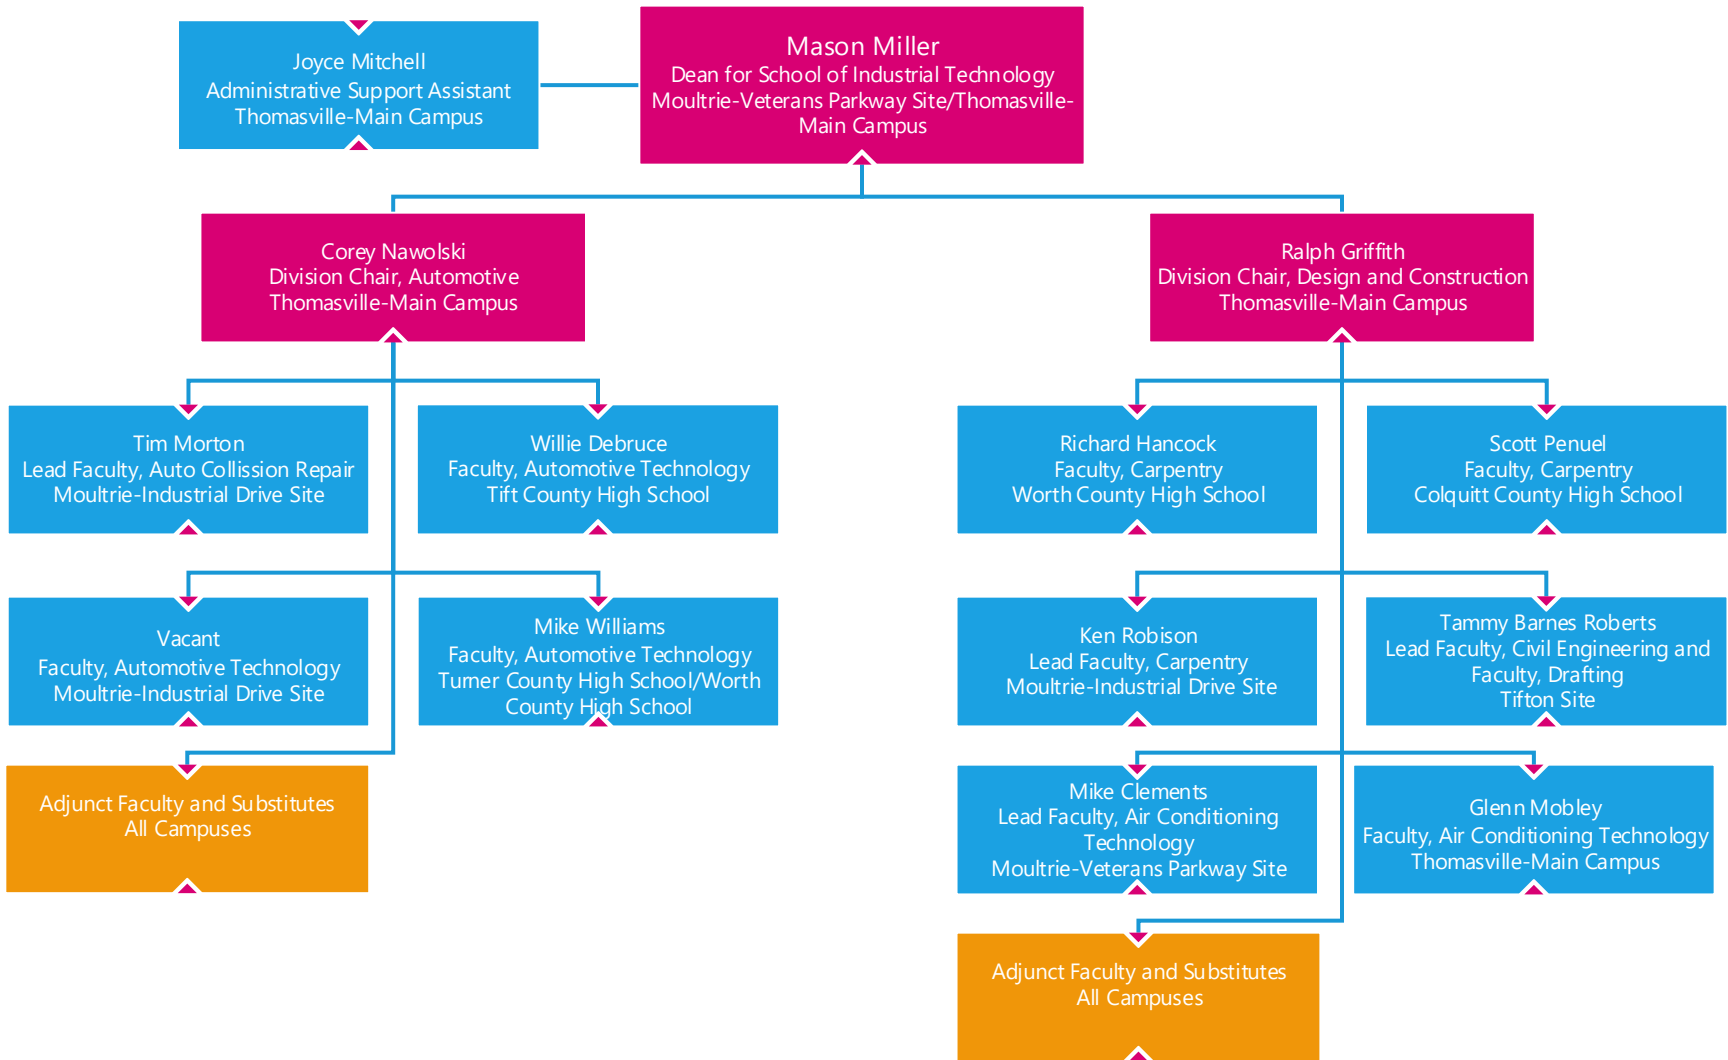

Vacant
Faculty, Computer Information
Systems
Moultrie-Veterans Parkway Site

Julie Shores
Faculty, Cosmetology
Bainbridge Site

Hope Sledge
Faculty, Cosmetology
Tift County High School

Vacant
Faculty, Computer Information
Systems
Thomasville-Main Campus

Vacant
Faculty, Computer Information
Systems
Thomasville-Main Campus

James Tompkins
Faculty, Cosmetology
Tifton Site

Billy White
Faculty, Cosmetology
Turner County High School

Adjunct Faculty and Substitutes
All Campuses

Adjunct Faculty and Substitutes
All Campuses

Tara Rakestraw
Dean for School of
Professional Services
Moultrie-Veterans Parkway
Site

Kerrie Wilson
Program Chair,
Commercial Truck
Driving
Tifton Site

Samantha Bruner
Faculty, Commercial
Truck Driving
Tifton Site