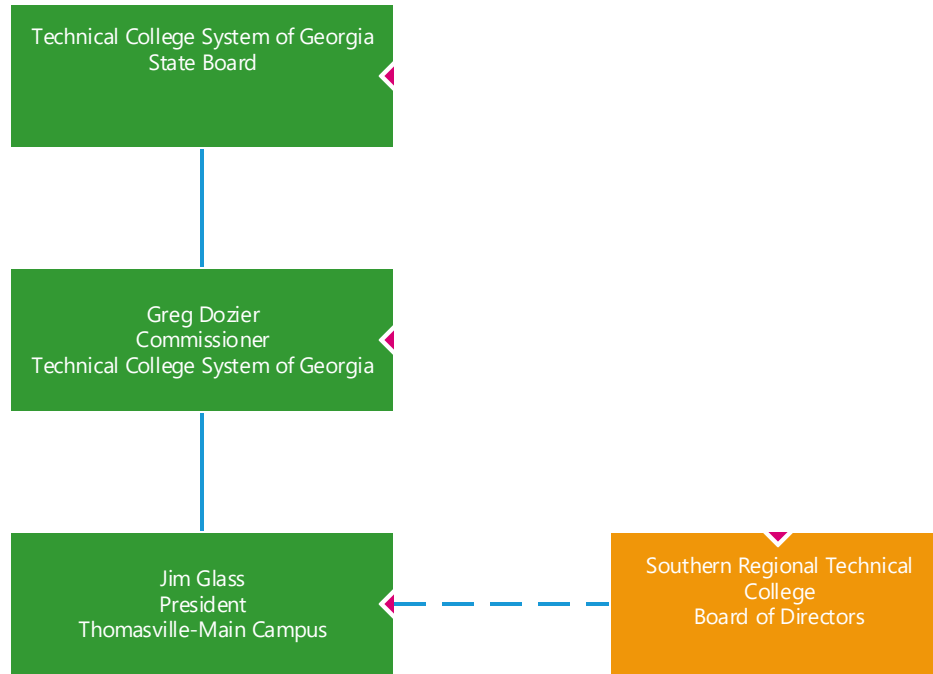

ORGANIZATIONAL CHART

LEGEND

Executive Leadership

Fulltime Faculty/Staff

Manager/Supervisor

Regular Part-time Staff

Adriane Thomas
Dean for School of Business
Moultrie-Veterans Parkway Site/Thomasville-
Main Campus

Vacant
Program Chair, Computer Information
Systems
TBD

Paul Tompkins
Division Chair, Personal Services
Moultrie-Veterans Parkway Site

Barry Reynolds
Faculty, Computer Information
Systems
Bainbridge Site