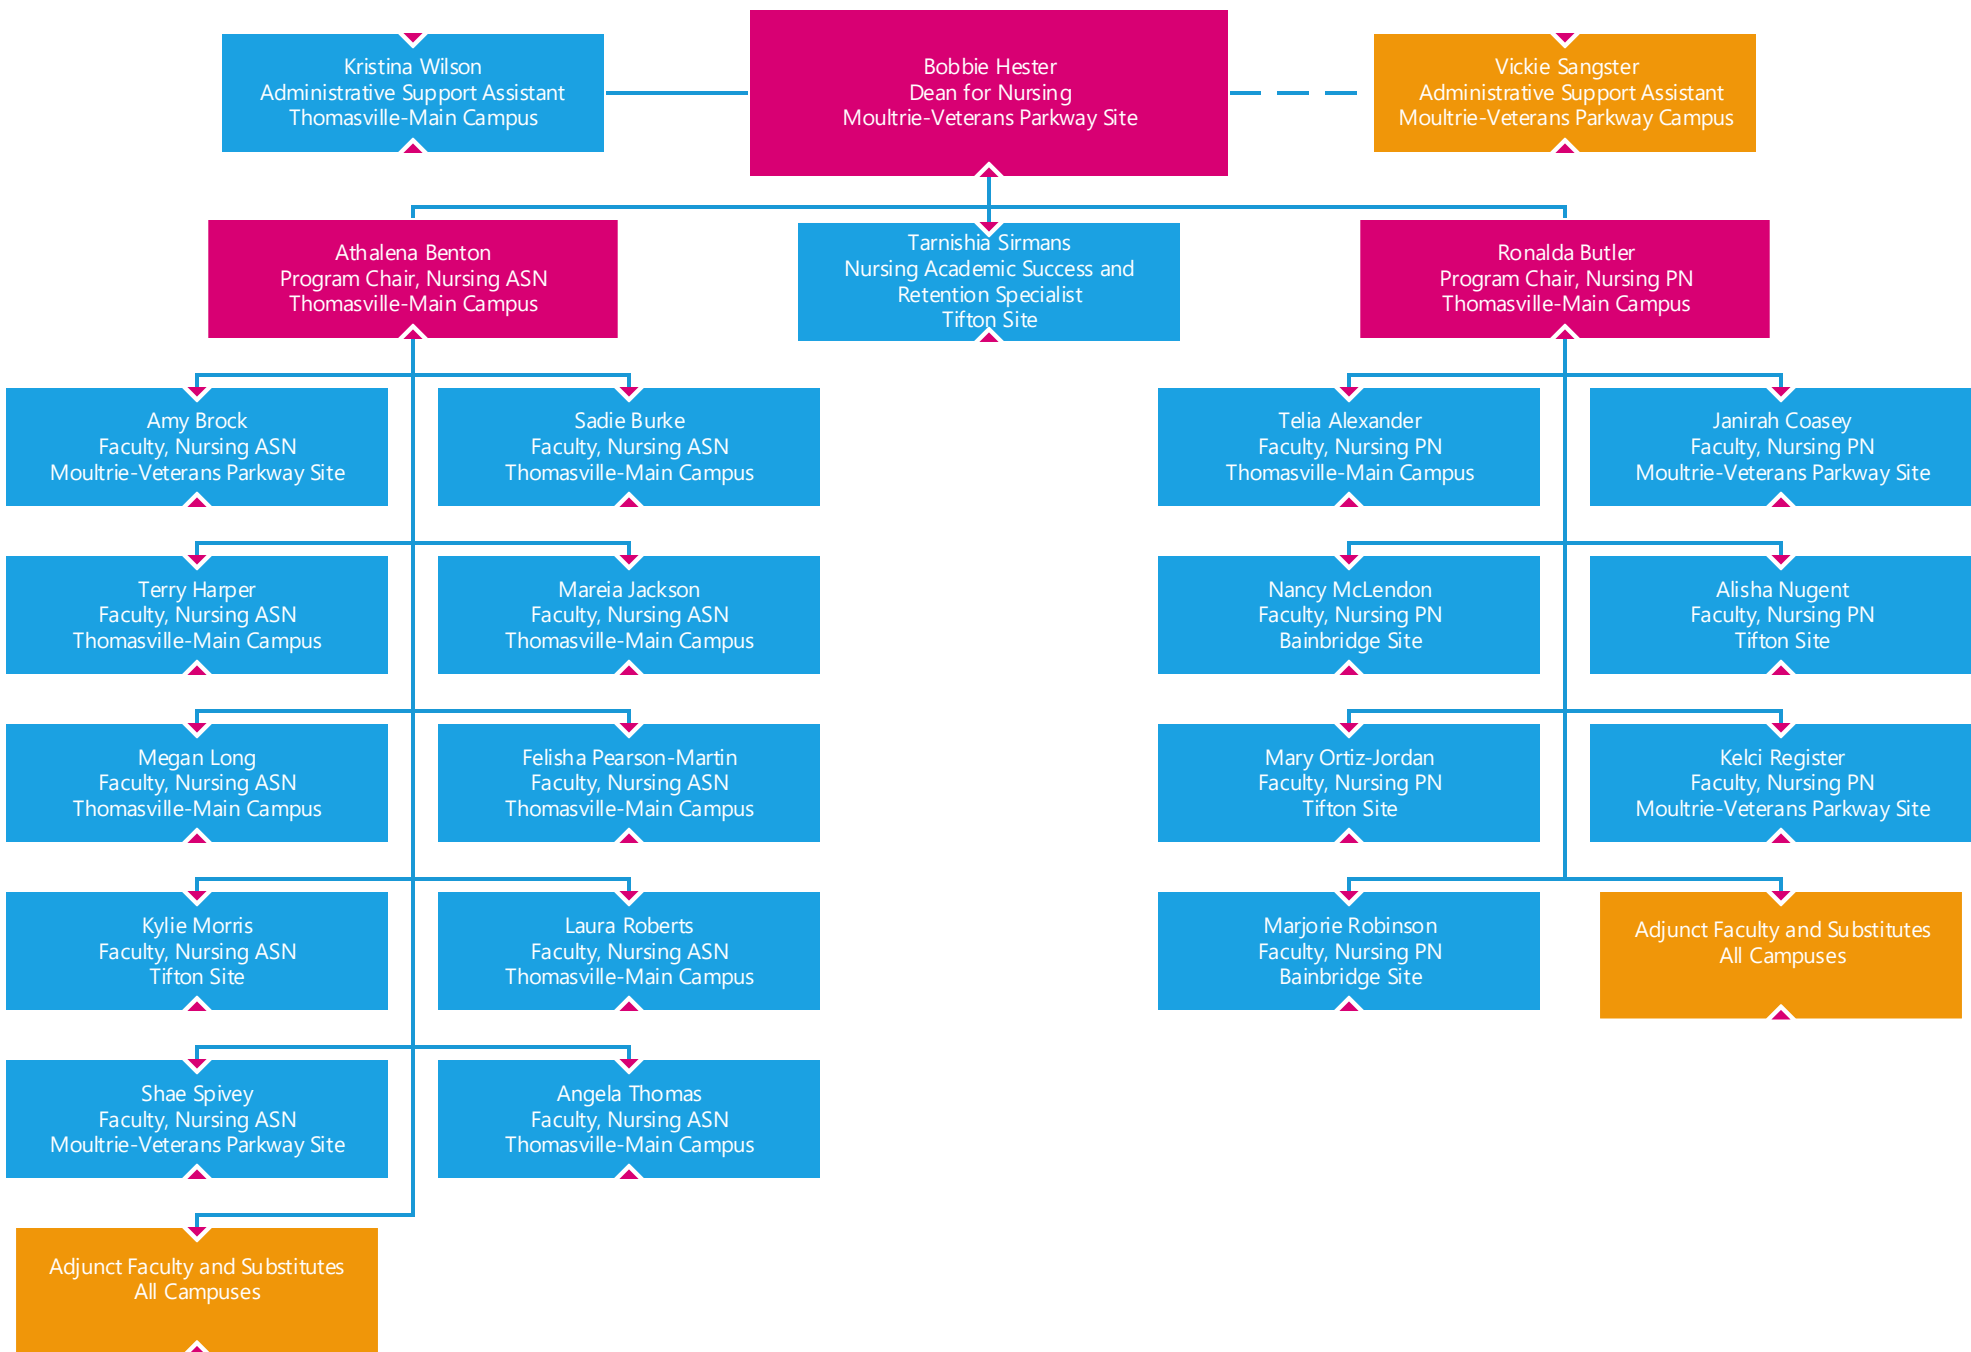

Vacant
Faculty, Computer Information
Systems
Thomasville-Main Campus

James Tompkins
Faculty, Cosmetology
Tifton Site

Billy White
Faculty, Cosmetology
Turner County High School

Adjunct Faculty and Substitutes
All Campuses

Adjunct Faculty and Substitutes
All Campuses

Tara Rakestraw
Dean for School of
Professional Services
Moultrie-Veterans Parkway
Site

Kerrie Wilson
Program Chair,
Commercial Truck
Driving
Tifton Site

Samantha Bruner
Faculty, Commercial
Truck Driving
Tifton Site