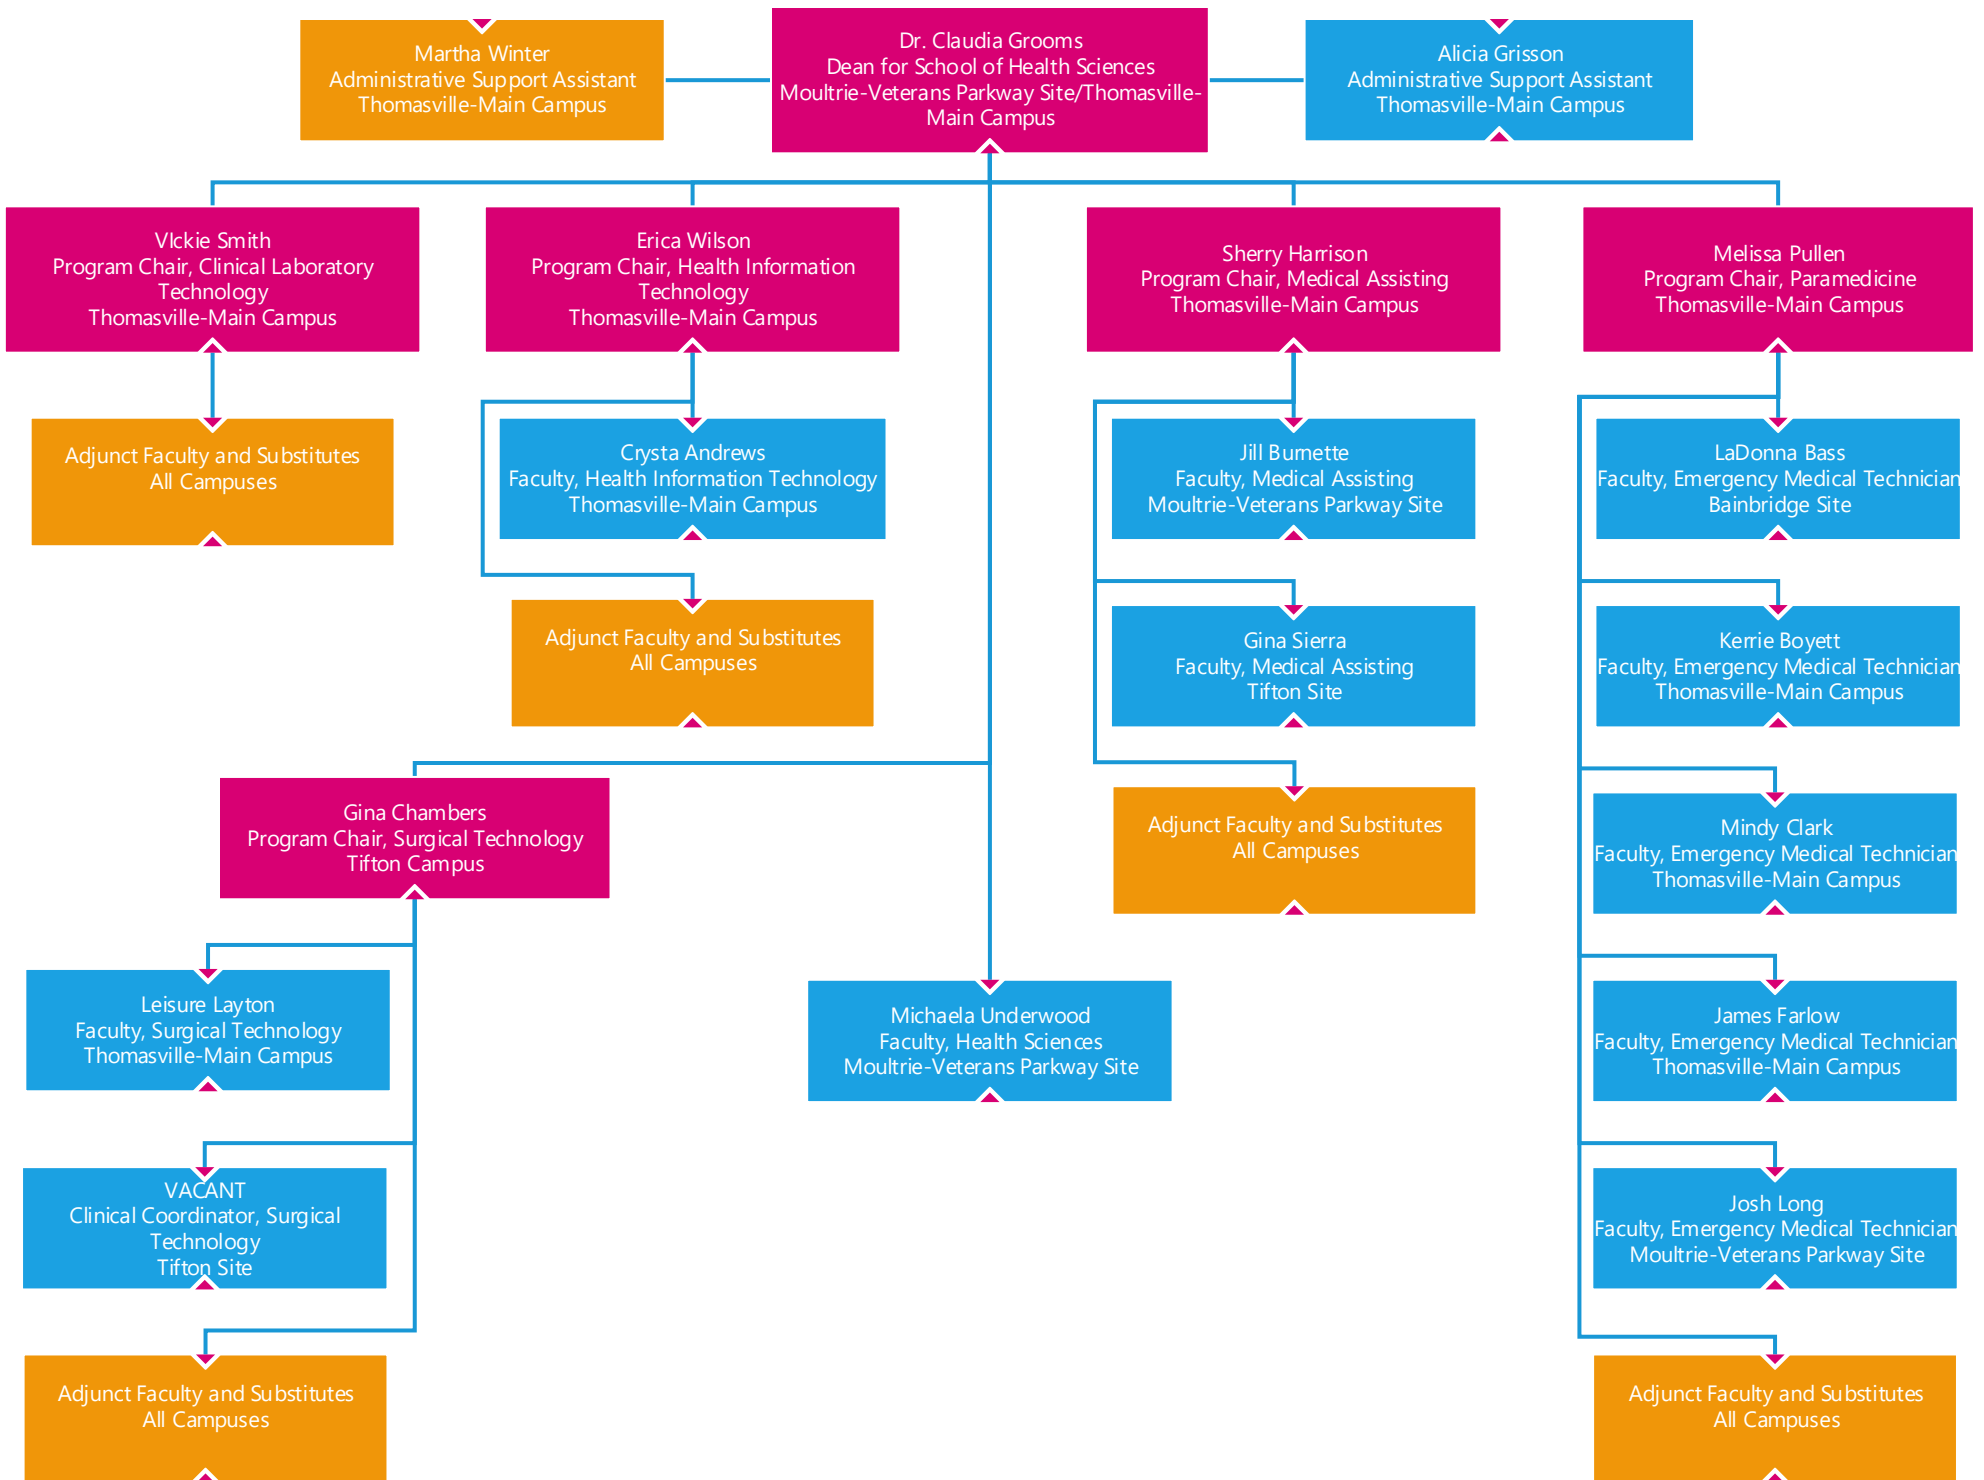

Vacant
Faculty, Computer Information
Systems
Thomasville-Main Campus

James Tompkins
Faculty, Cosmetology
Tifton Site

Billy White
Faculty, Cosmetology
Turner County High School

Adjunct Faculty and Substitutes
All Campuses

Adjunct Faculty and Substitutes
All Campuses

Tara Rakestraw
Dean for School of
Professional Services
Moultrie-Veterans Parkway
Site

Kerrie Wilson
Program Chair,
Commercial Truck
Driving
Tifton Site

Samantha Bruner
Faculty, Commercial
Truck Driving
Tifton Site