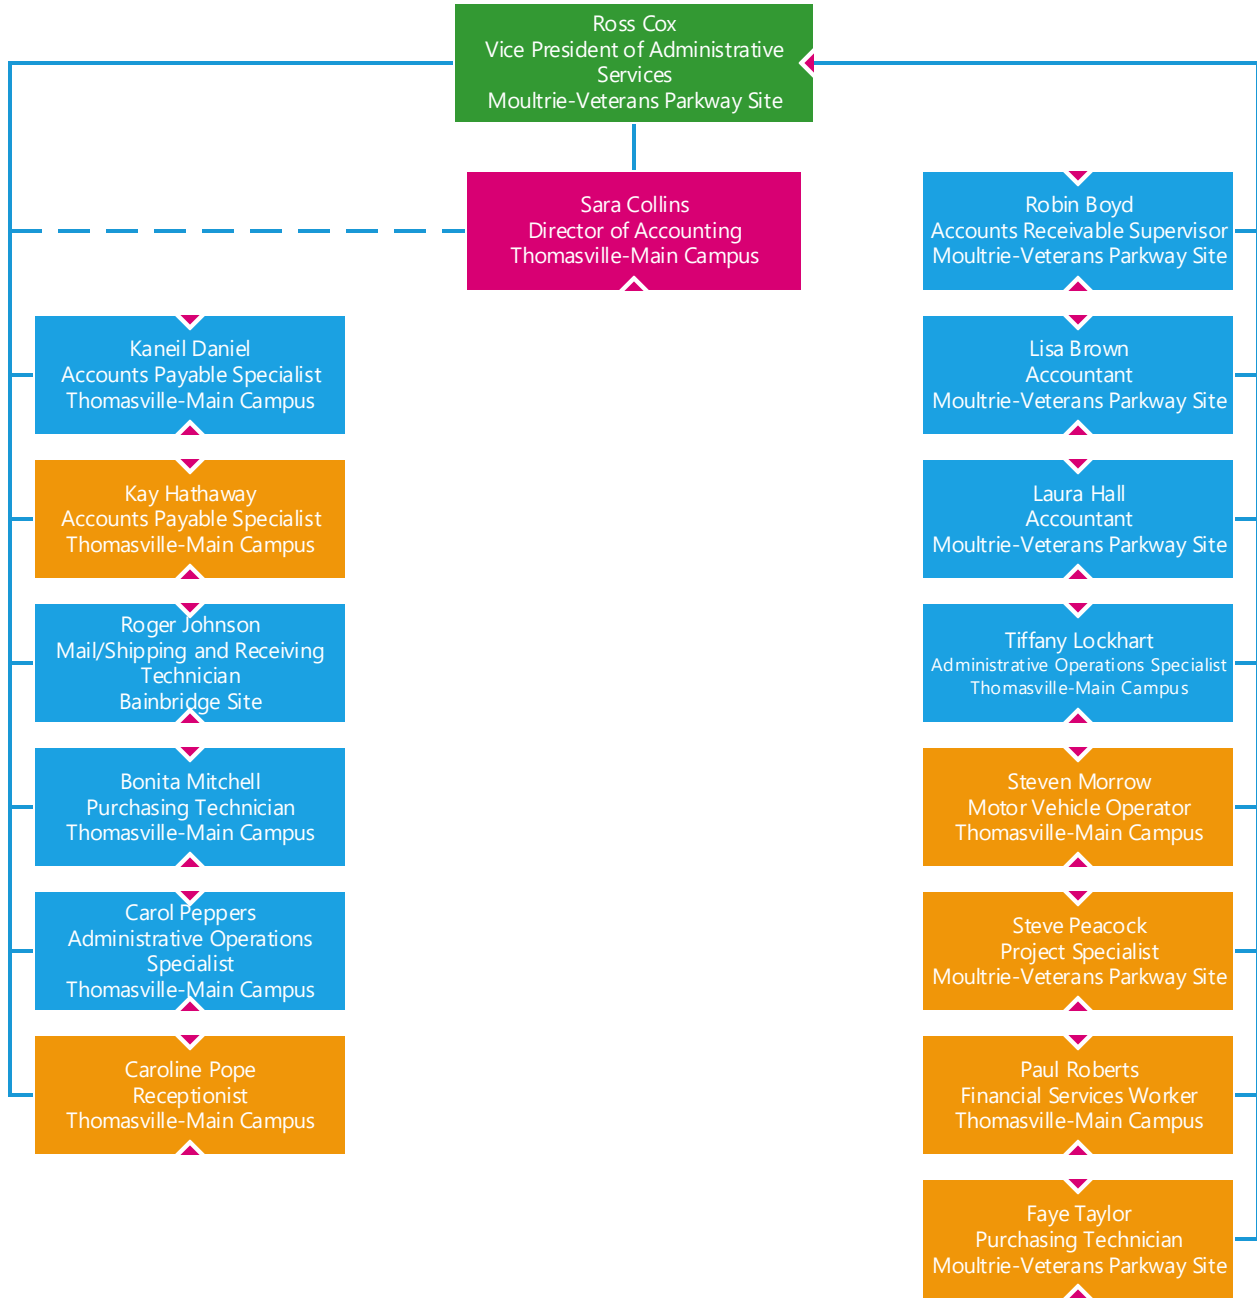

Sandra Buckholts
Faculty, Early Childhood Care and
Education
Moultrie-Veterans Parkway Site

Carolyn Jones
Faculty, Early Childhood Care and
Education
Tifton Site

Ariel Register
Faculty, Early Childhood Care and
Education
Colquitt County High School

Adjunct Faculty and Substitutes
All Campuses

Ross Cox
Vice President of Administrative Services
Moultrie-Veterans Parkway Site

Sara Collins
Director of Accounting
Thomasville-Main Campus

Robin Boyd
Accounts Receivable Supervisor
Moultrie-Veterans Parkway Site