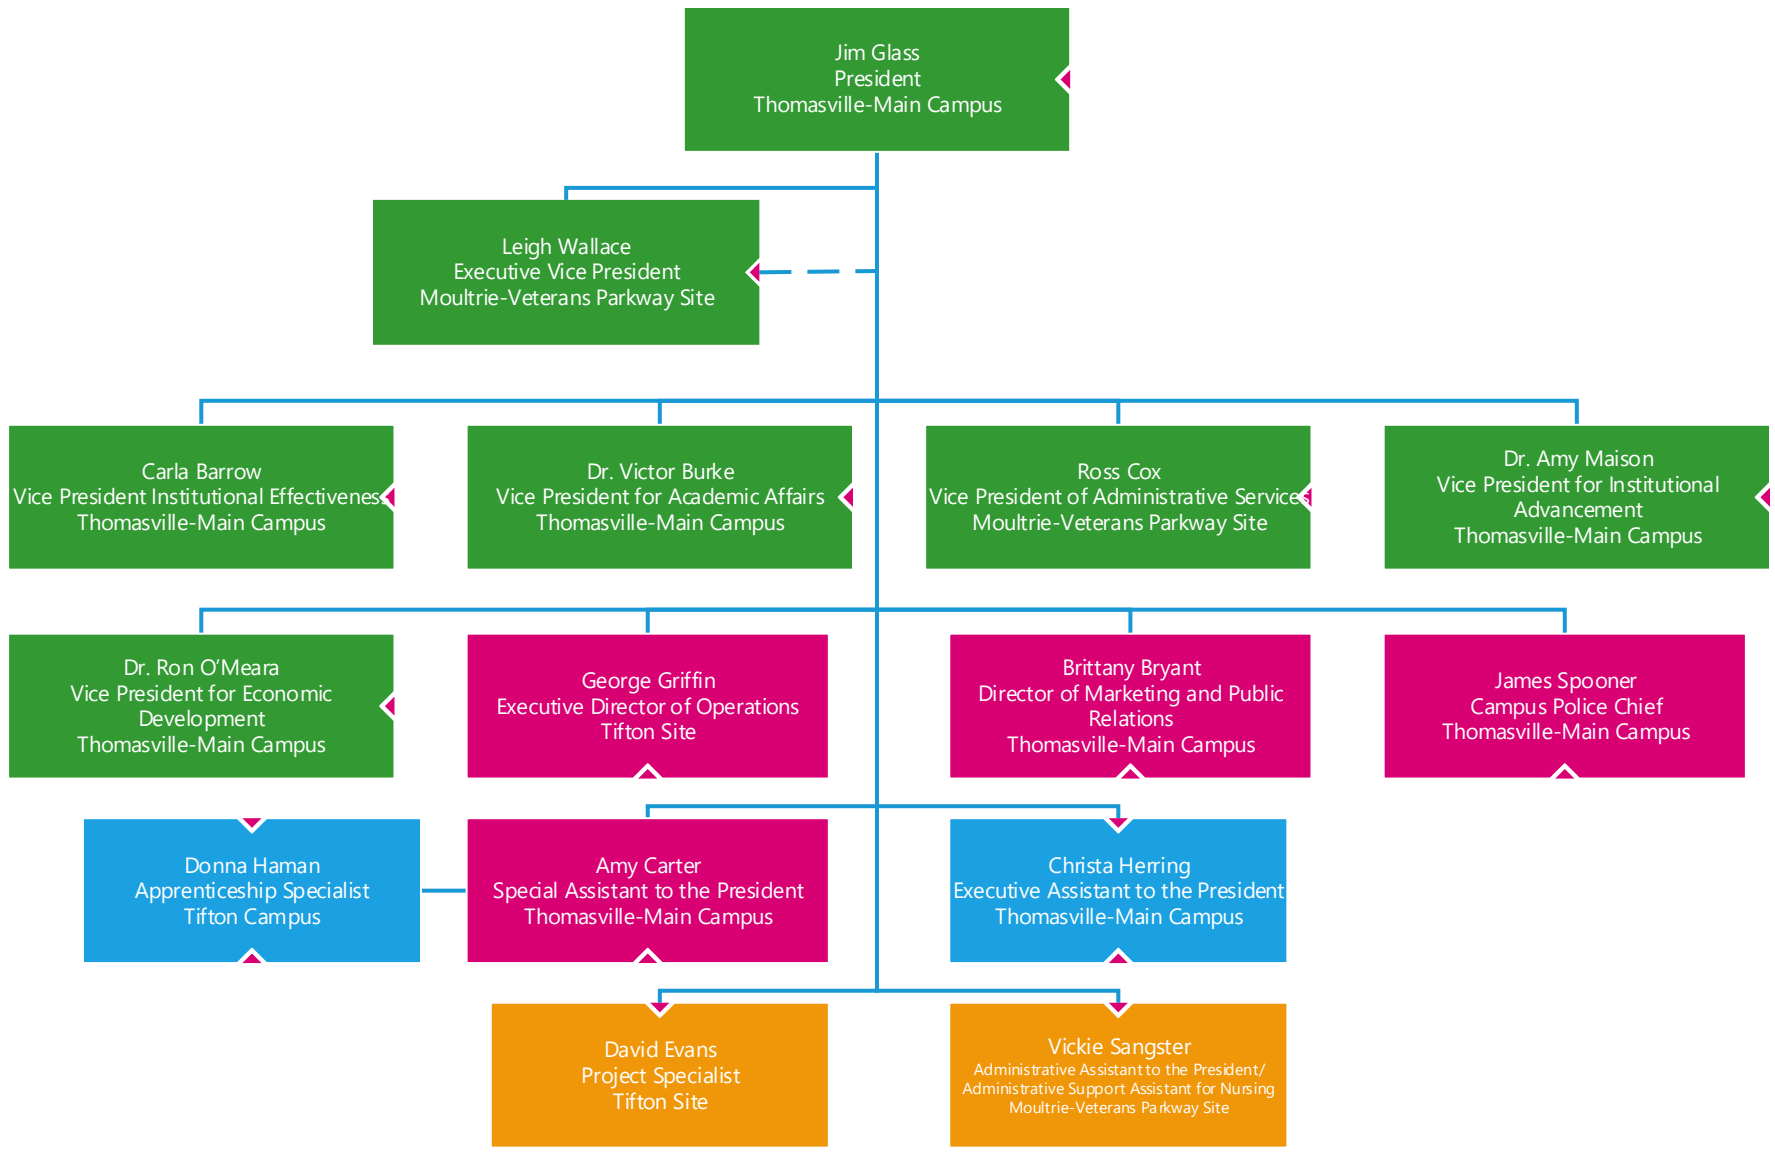

ORGANIZATIONAL CHART

LEGEND

Executive Leadership

Fulltime Faculty/Staff

Manager/Supervisor

Regular Part-time Staff

Adriane Thomas
Dean for School of Business
Moultrie-Veterans Parkway Site/Thomasville-
Main Campus

Vacant
Program Chair, Computer Information
Systems
TBD

Paul Tompkins
Division Chair, Personal Services
Moultrie-Veterans Parkway Site

Barry Reynolds
Faculty, Computer Information
Systems
Bainbridge Site

Adjunct Faculty and Substitutes
All Campuses

Tara Rakestraw
Dean for School of
Professional Services
Moultrie-Veterans Parkway
Site

Kerrie Wilson
Program Chair,
Commercial Truck
Driving
Tifton Site

Samantha Bruner
Faculty, Commercial
Truck Driving
Tifton Site