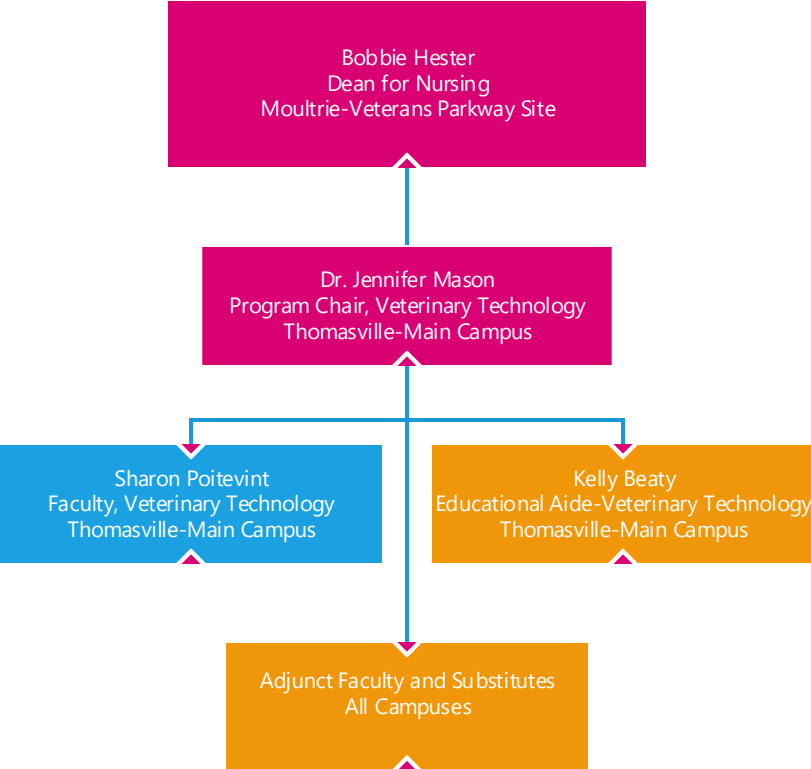

Adjunct Faculty and Substitutes
All Campuses

Tara Rakestraw
Dean for School of
Professional Services
Moultrie-Veterans Parkway
Site

Kerrie Wilson
Program Chair,
Commercial Truck
Driving
Tifton Site

Samantha Bruner
Faculty, Commercial
Truck Driving
Tifton Site

Rosario Martinez Estrada
Admissions Specialist
Tifton Site

Karen McCardle
Admissions Specialist
Moultrie-Veterans Parkway Site

Melissa Avera
Admissions Specialist
Thomasville-Main Campus

Tammy Drew
Student Affairs Assistant
Thomasville-Main Campus

Melissa Salter
Admissions Specialist
Tifton Site

Roxanne Stone
Admissions Specialist
Moultrie-Veterans Parkway Site

Krystal Edmonds-Smith
Admissions Specialist
Thomasville-Main Campus

Glenda Powell
Student Affairs Assistant
Thomasville-Main Campus