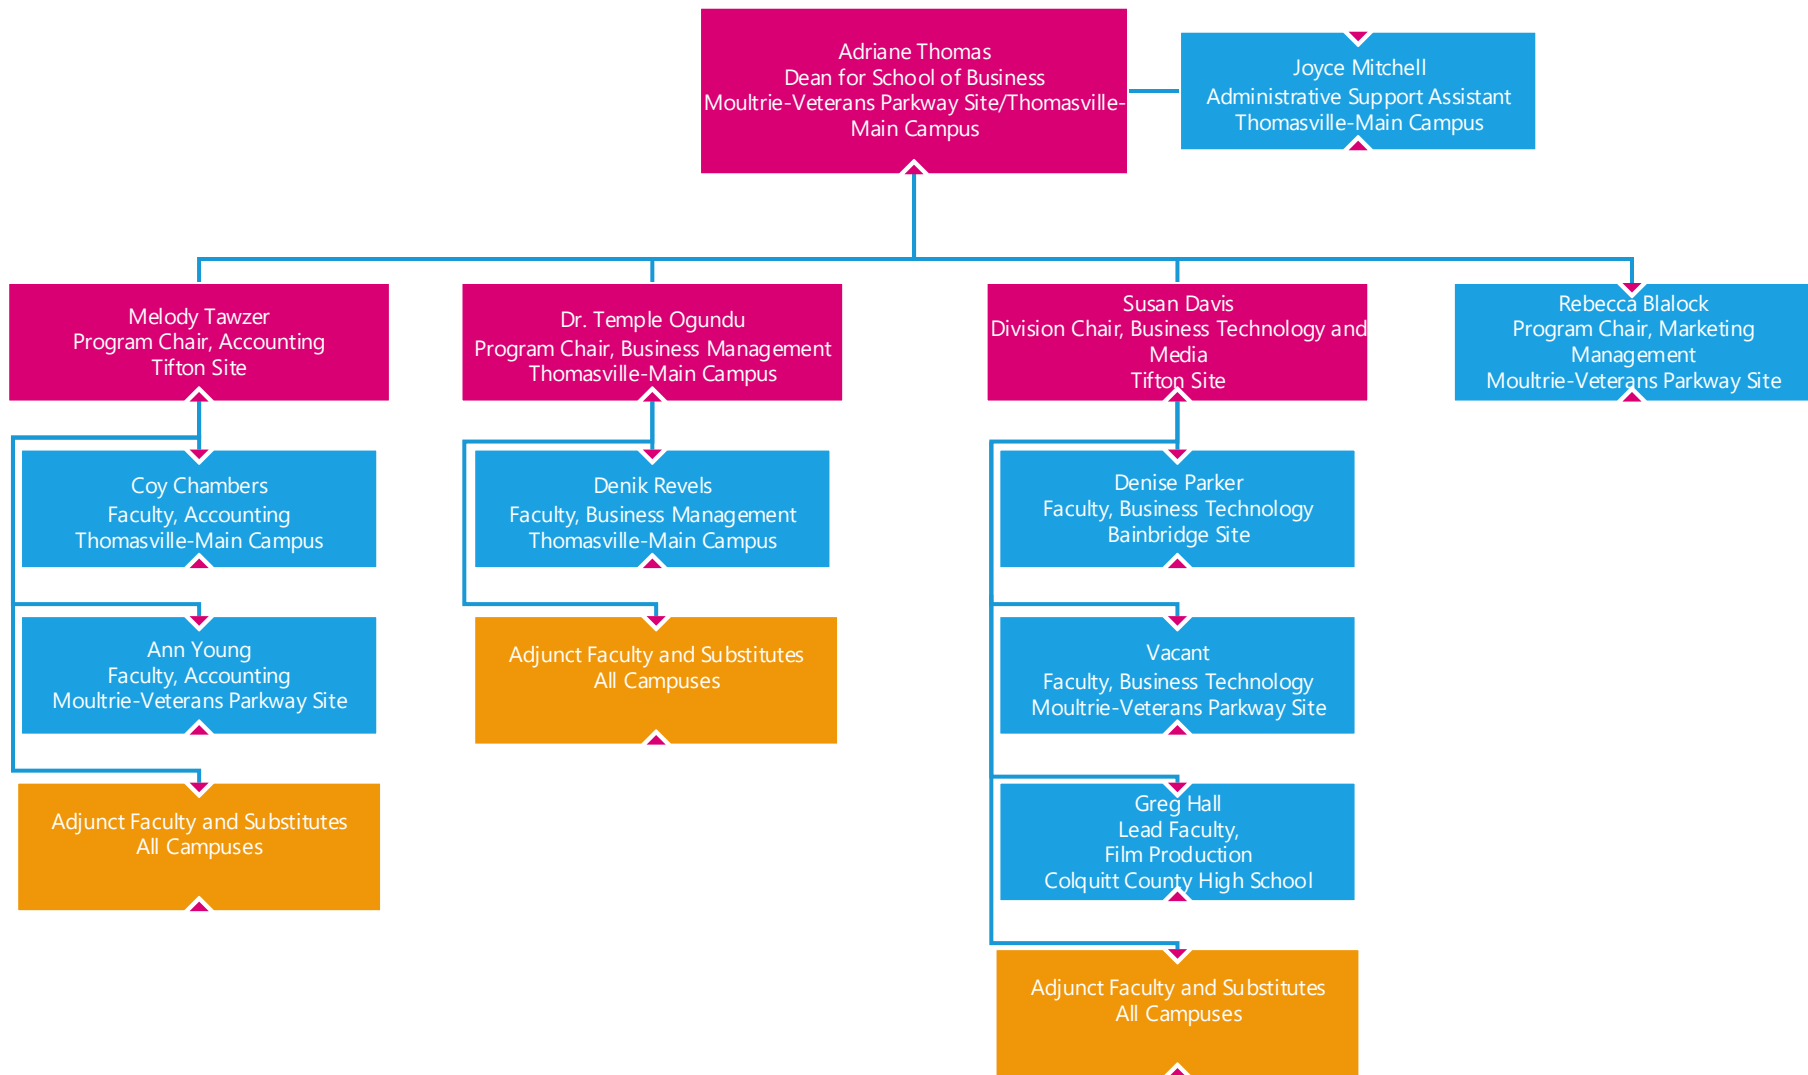

ORGANIZATIONAL CHART

LEGEND

Executive Leadership

Fulltime Faculty/Staff

Manager/Supervisor

Regular Part-time Staff

Adriane Thomas
Dean for School of Business
Moultrie-Veterans Parkway Site/Thomasville-
Main Campus

Vacant
Program Chair, Computer Information
Systems
TBD

Paul Tompkins
Division Chair, Personal Services
Moultrie-Veterans Parkway Site

Barry Reynolds
Faculty, Computer Information
Systems
Bainbridge Site