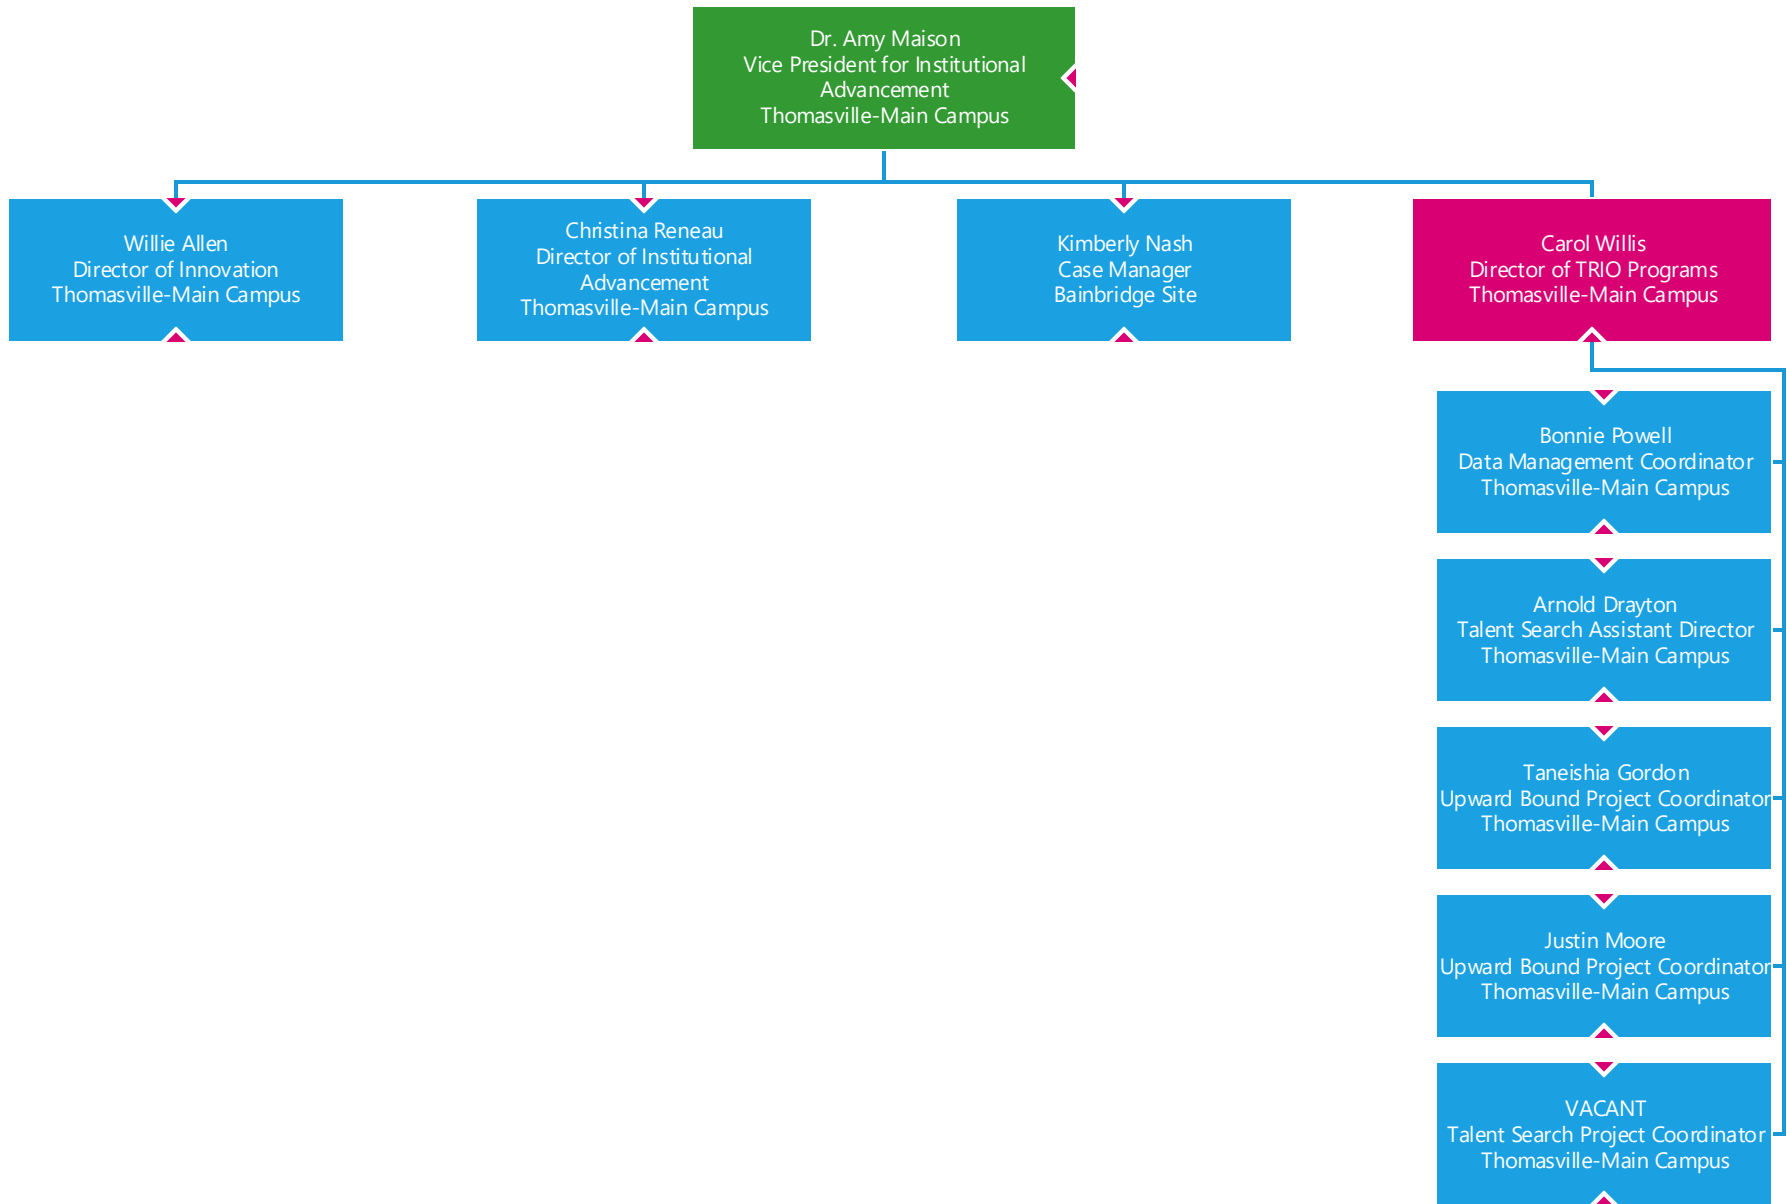

Melissa Hurst
Administrative Support Assistant
Thomasville-Main Campus

Todd Harris
Technical Support Specialist
Bainbridge Site

Caleb Chitty
Technology Support Specialist
Moultrie-Veterans Parkway Site

Pierre Rogers
Information Systems Administrator
Moultrie-Veterans Parkway Site

Vacant
Technology Support Specialist
Thomasville-Main Campus

Vacant
Technology Support Specialist
Tifton Site

Alicia Funderburk
Technology Support Specialist
Tifton Site

George Griffin
Executive Director of Operations
Tifton Site