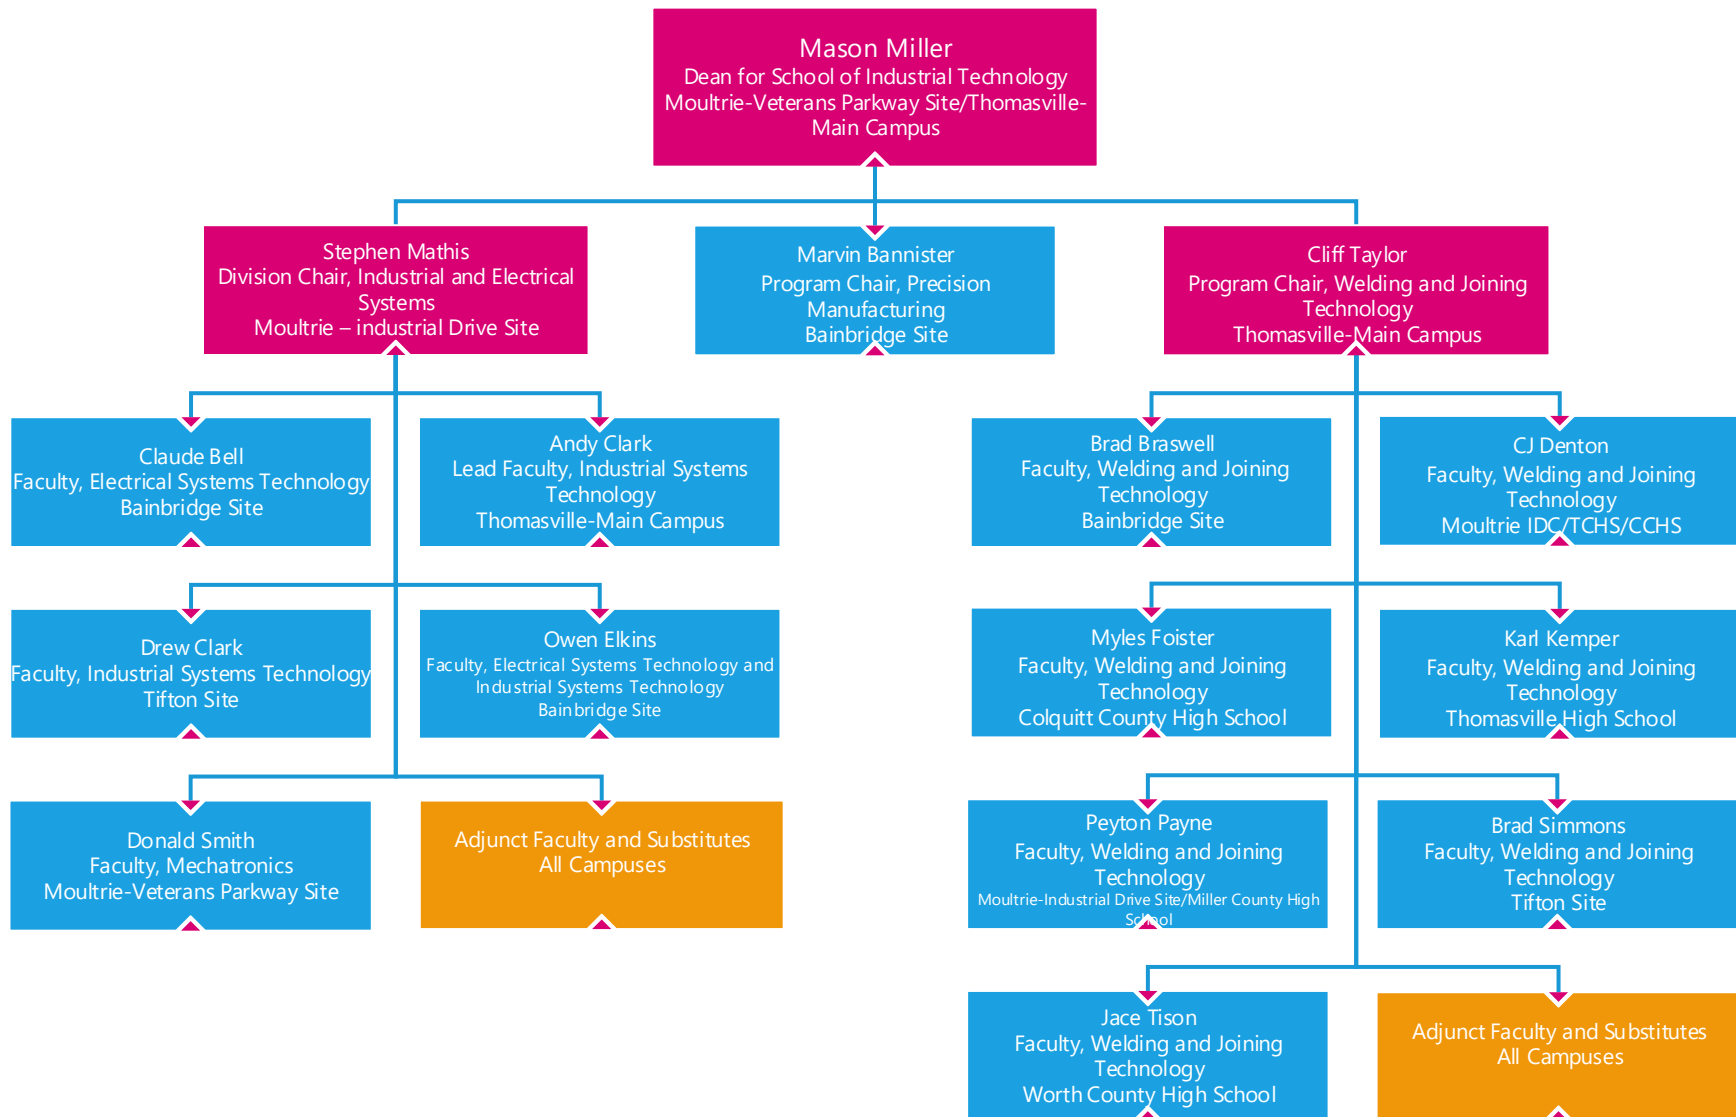

Vacant
Faculty, Computer Information
Systems
Thomasville-Main Campus

James Tompkins
Faculty, Cosmetology
Tifton Site

Billy White
Faculty, Cosmetology
Turner County High School

Adjunct Faculty and Substitutes
All Campuses

Adjunct Faculty and Substitutes
All Campuses

Tara Rakestraw
Dean for School of
Professional Services
Moultrie-Veterans Parkway
Site

Kerrie Wilson
Program Chair,
Commercial Truck
Driving
Tifton Site

Samantha Bruner
Faculty, Commercial
Truck Driving
Tifton Site