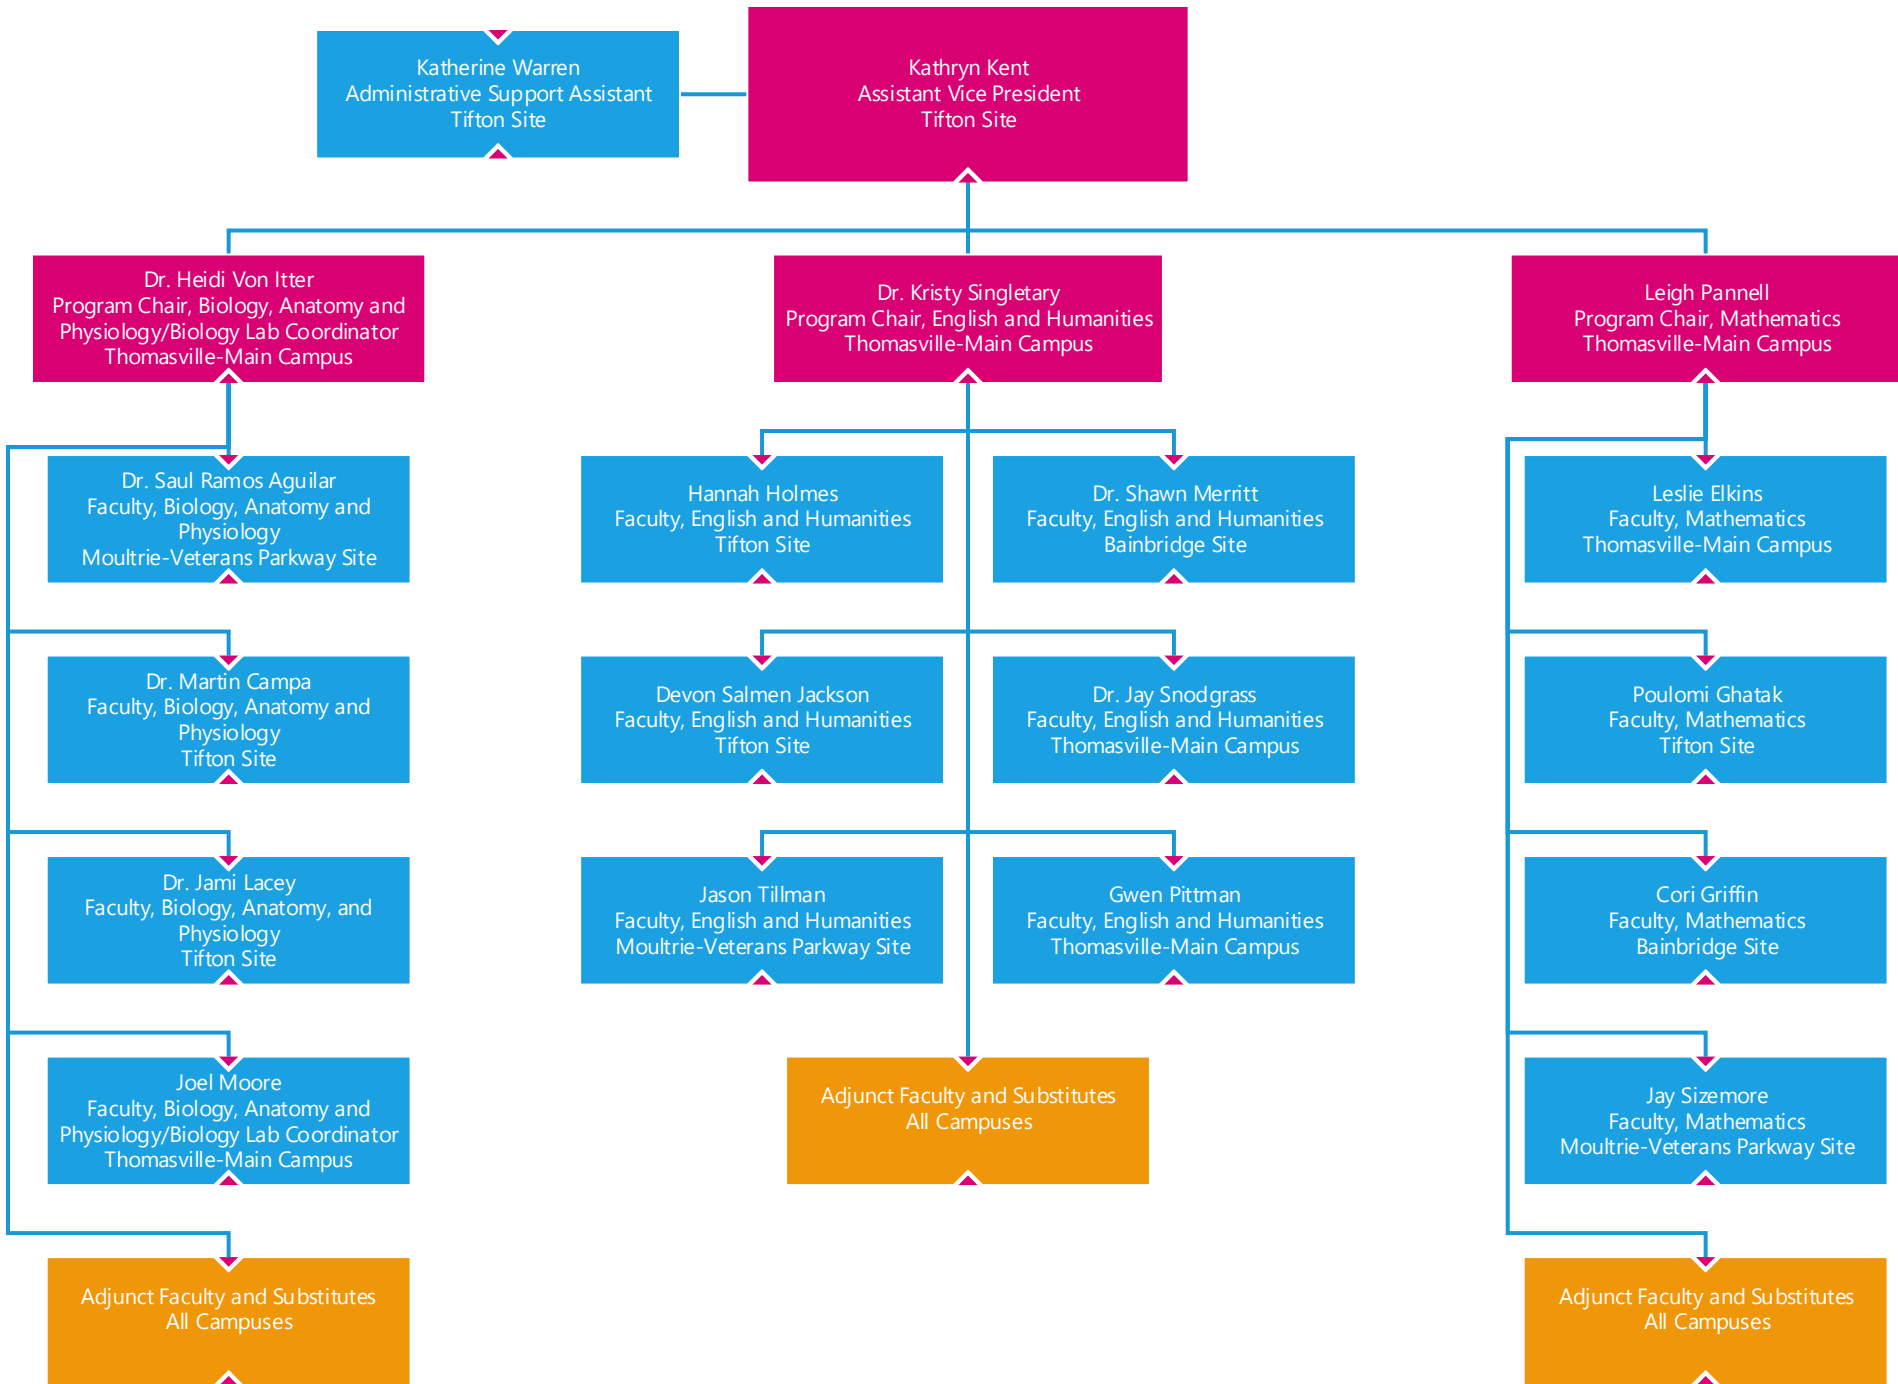

ORGANIZATIONAL CHART

LEGEND

Executive Leadership

Fulltime Faculty/Staff

Manager/Supervisor

Regular Part-time Staff

Adriane Thomas
Dean for School of Business
Moultrie-Veterans Parkway Site/Thomasville-
Main Campus

Vacant
Program Chair, Computer Information
Systems
TBD

Paul Tompkins
Division Chair, Personal Services
Moultrie-Veterans Parkway Site

Barry Reynolds
Faculty, Computer Information
Systems
Bainbridge Site