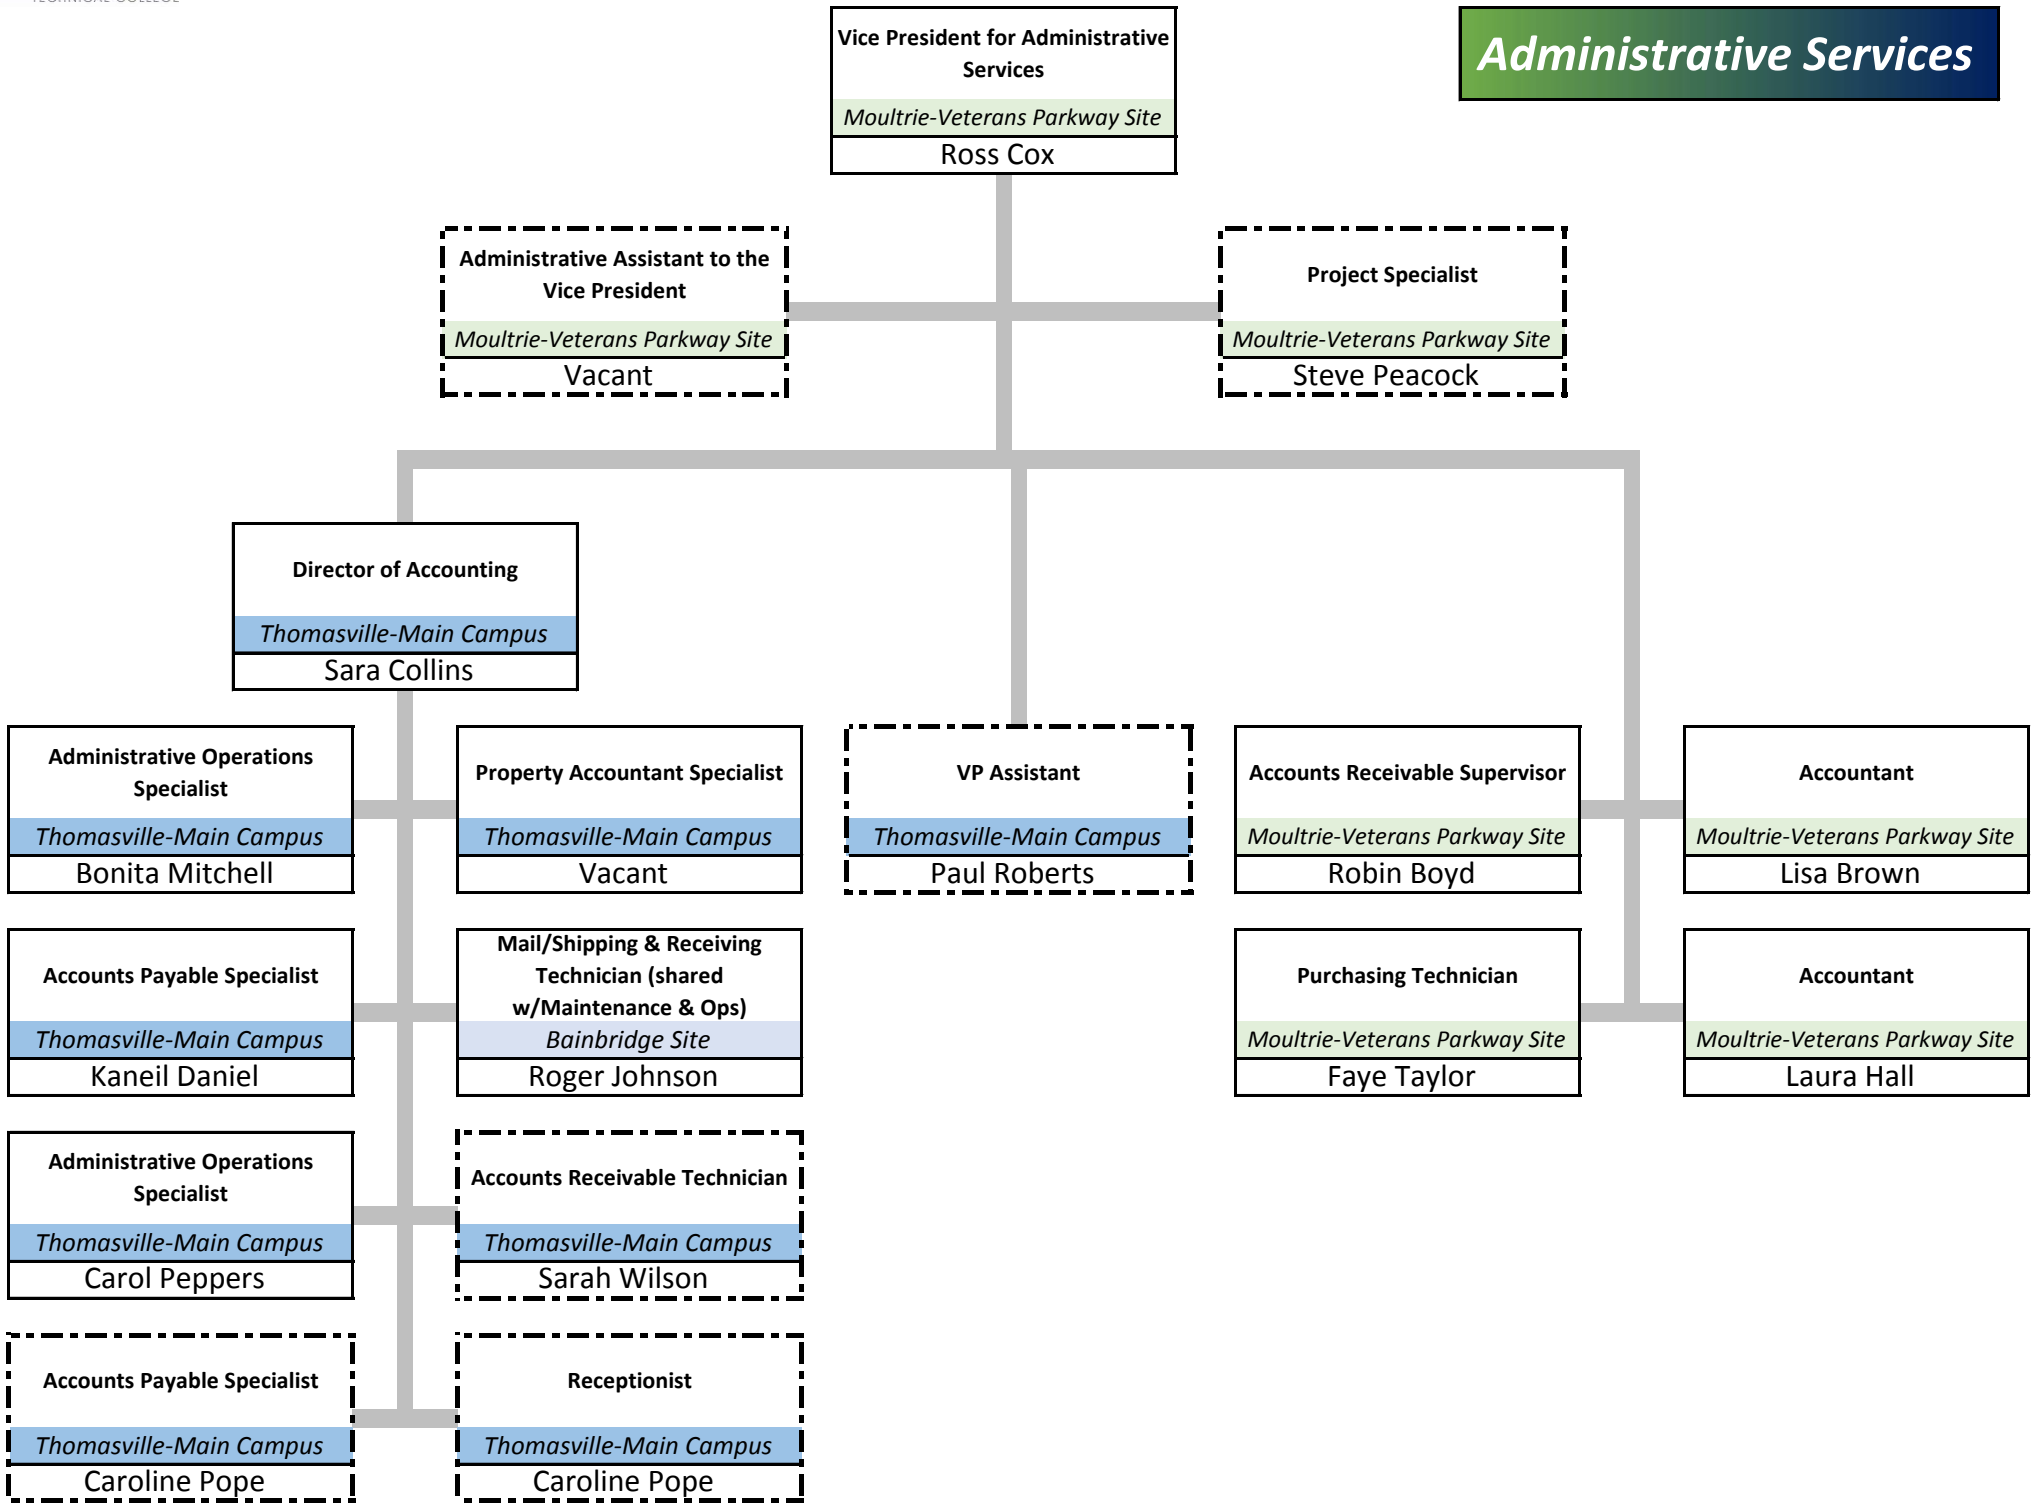

Administrative Services