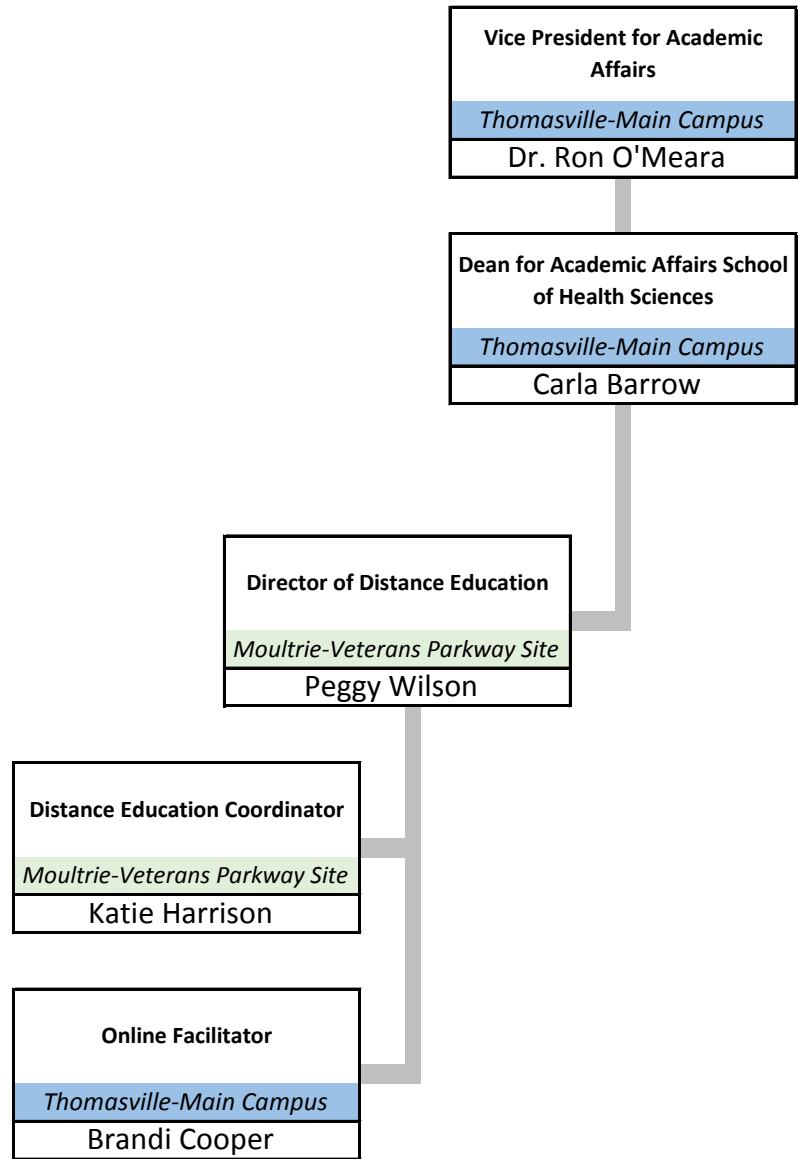

Distance Education