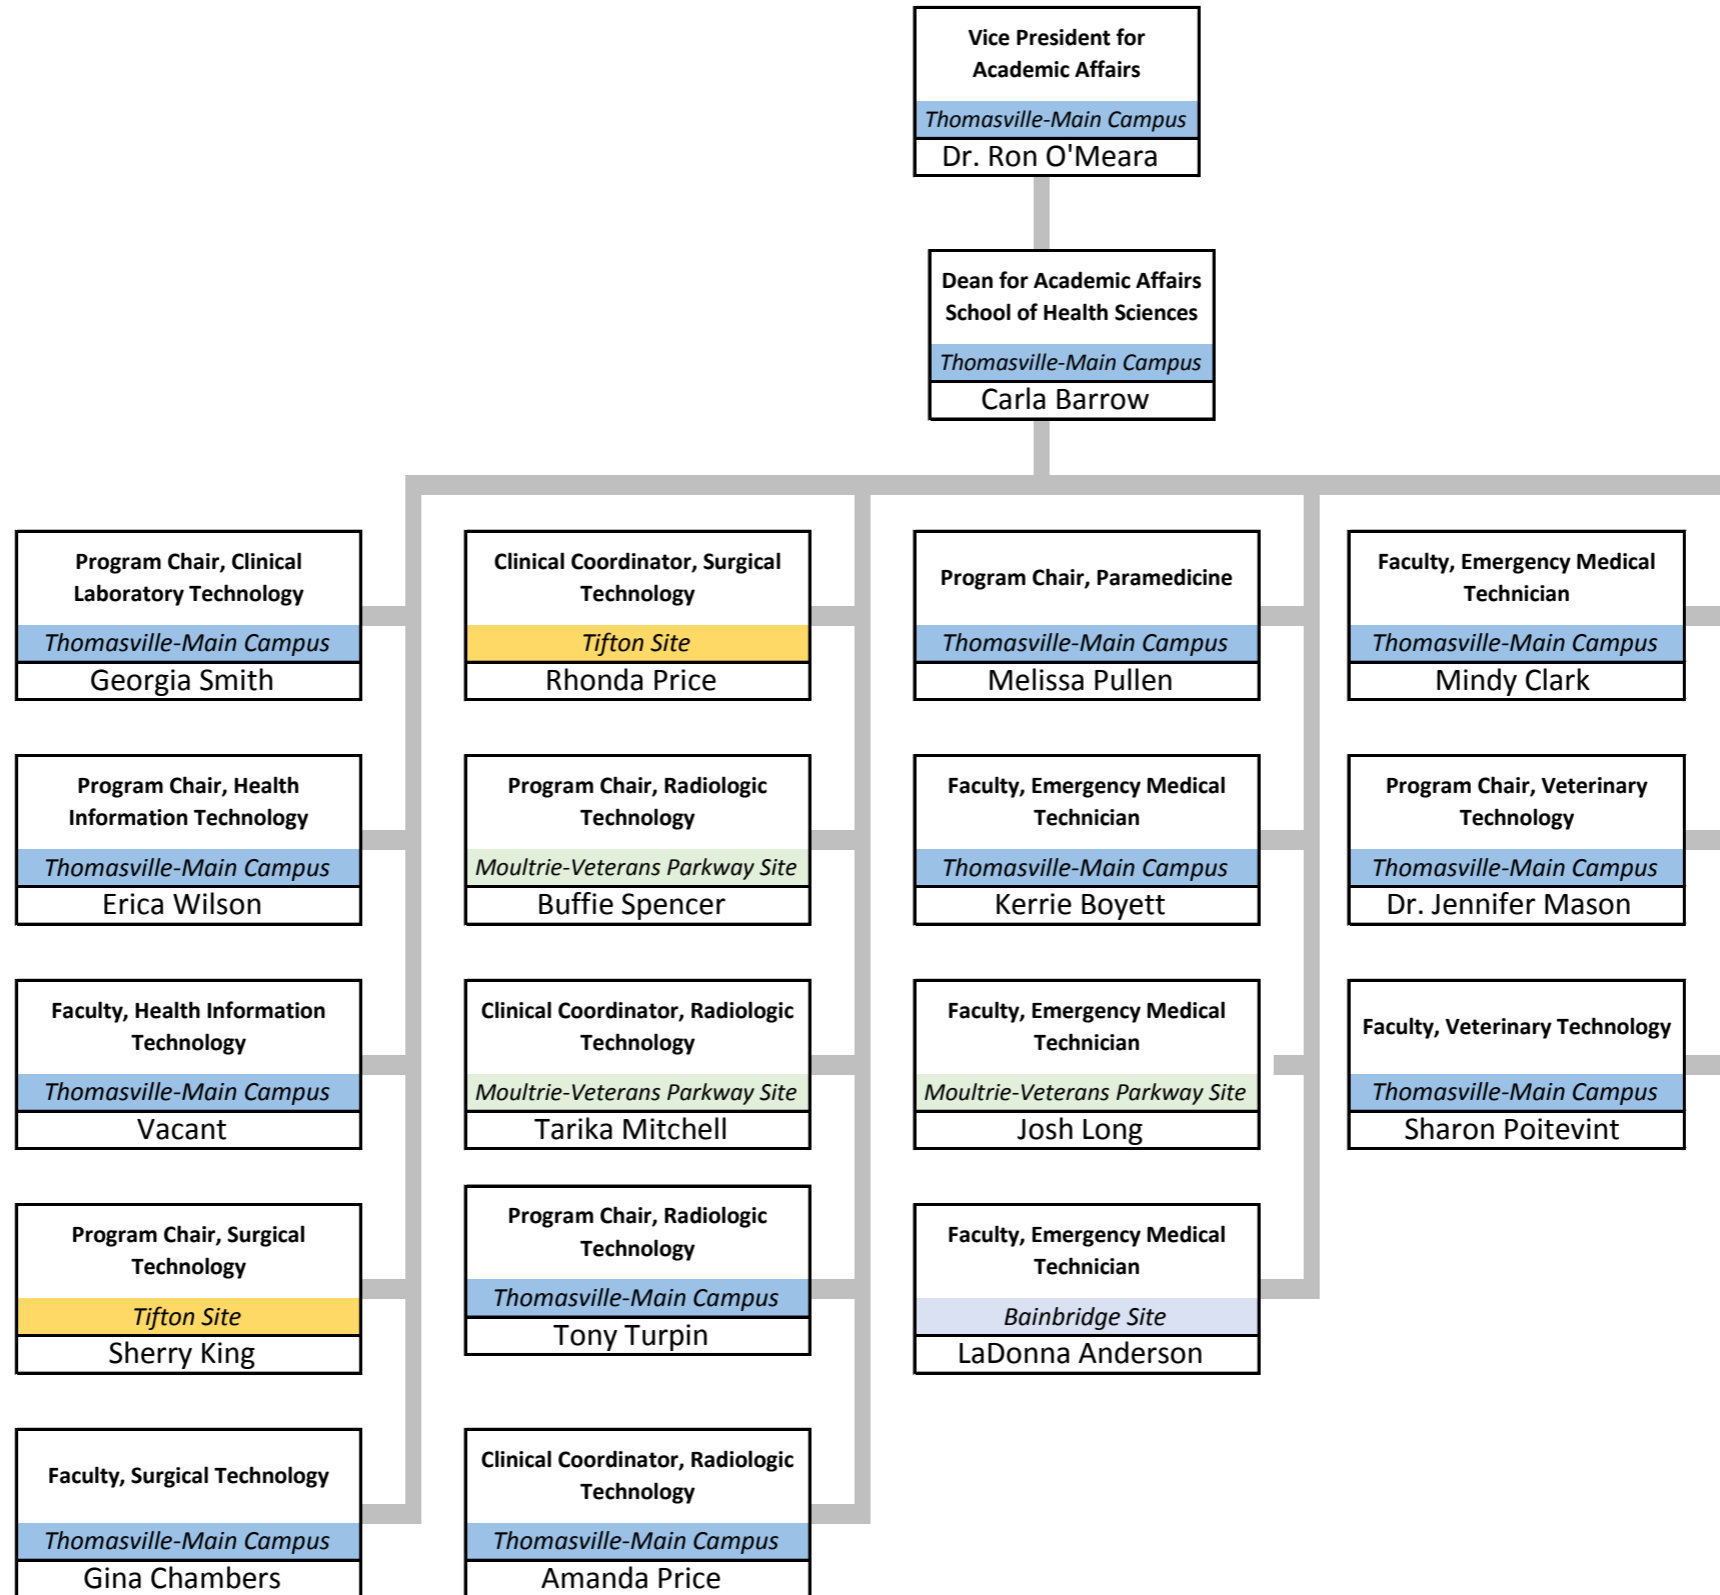

Health Sciences