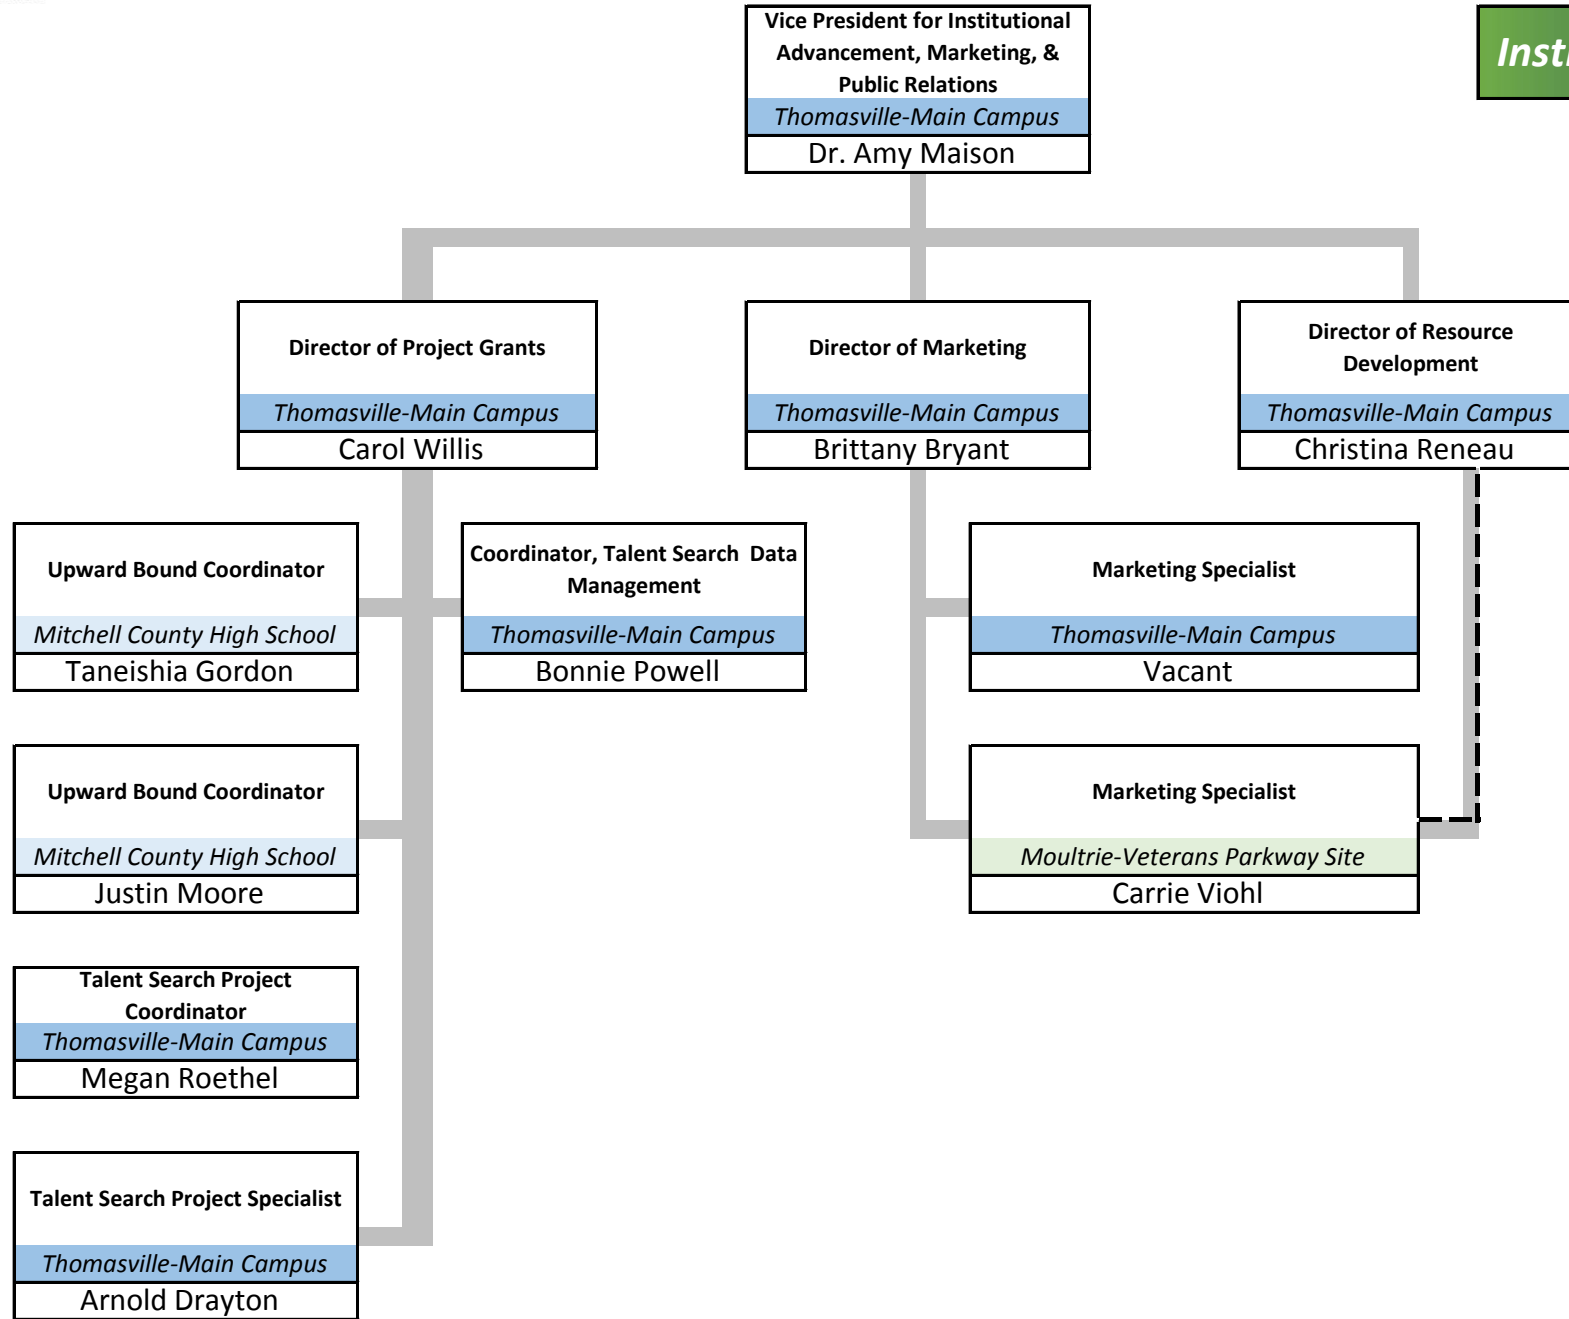

Executive Leadership

President's Office

Campus Safety

Institutional Effectiveness

Institutional Advancement

Student Affairs

Executive Vice President & Vice President for Student Affairs
Moultrie-Veterans Parkway Site
Leigh Wallace

Student Affairs Assistant
Bainbridge Site
Vacant

Student Affairs

Administrative Services

Administrative Services

Operations

Operations

Operations

Economic Development