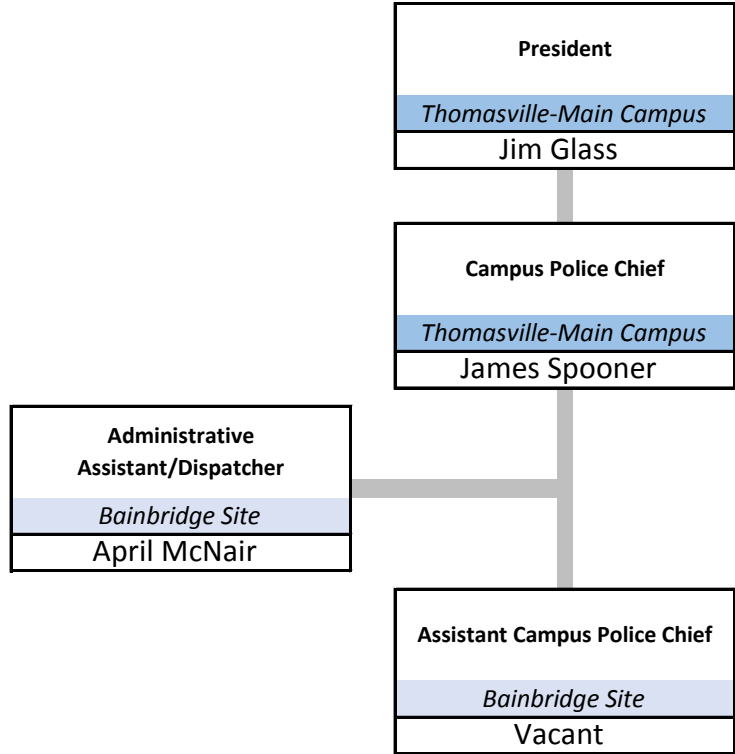

Executive Leadership

President's Office

Campus Safety

Institutional Effectiveness

Institutional Advancement

Student Affairs

Executive Vice President & Vice President for Student Affairs
Moultrie-Veterans Parkway Site
Leigh Wallace

Administrative Assistant to the Vice President
Moultrie-Veterans Parkway Site
Carol Kilgore

Director of Student Affairs
Moultrie-Veterans Parkway Site
Lisa Griffin

Registrar
Moultrie-Veterans Parkway Site
Lora Beth Short