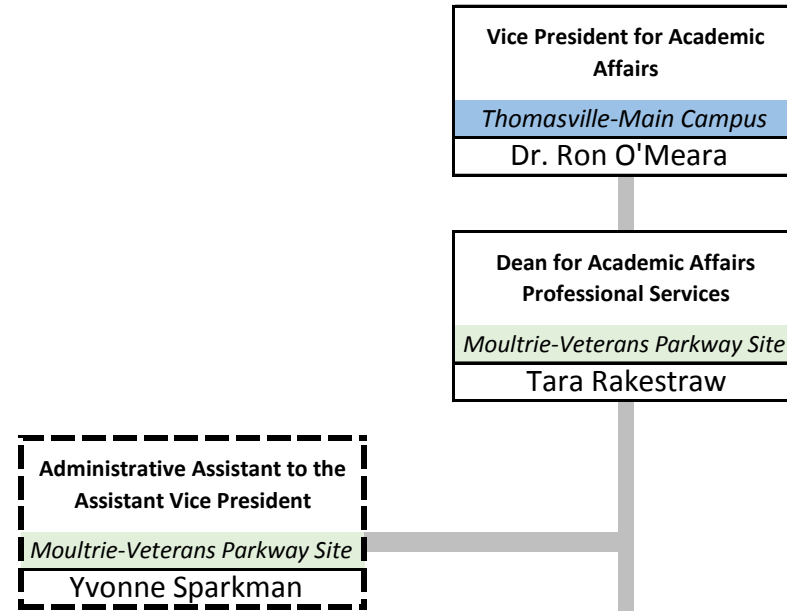

Adult Education

Vice President for Academic Affairs
Thomasville-Main Campus
Dr. Ron O'Meara

Administrative Support Assistant
Thomasville-Main Campus
Lynn Harris

Director of Adult Education
Moultrie-Industrial Drive Site
Andy Semones