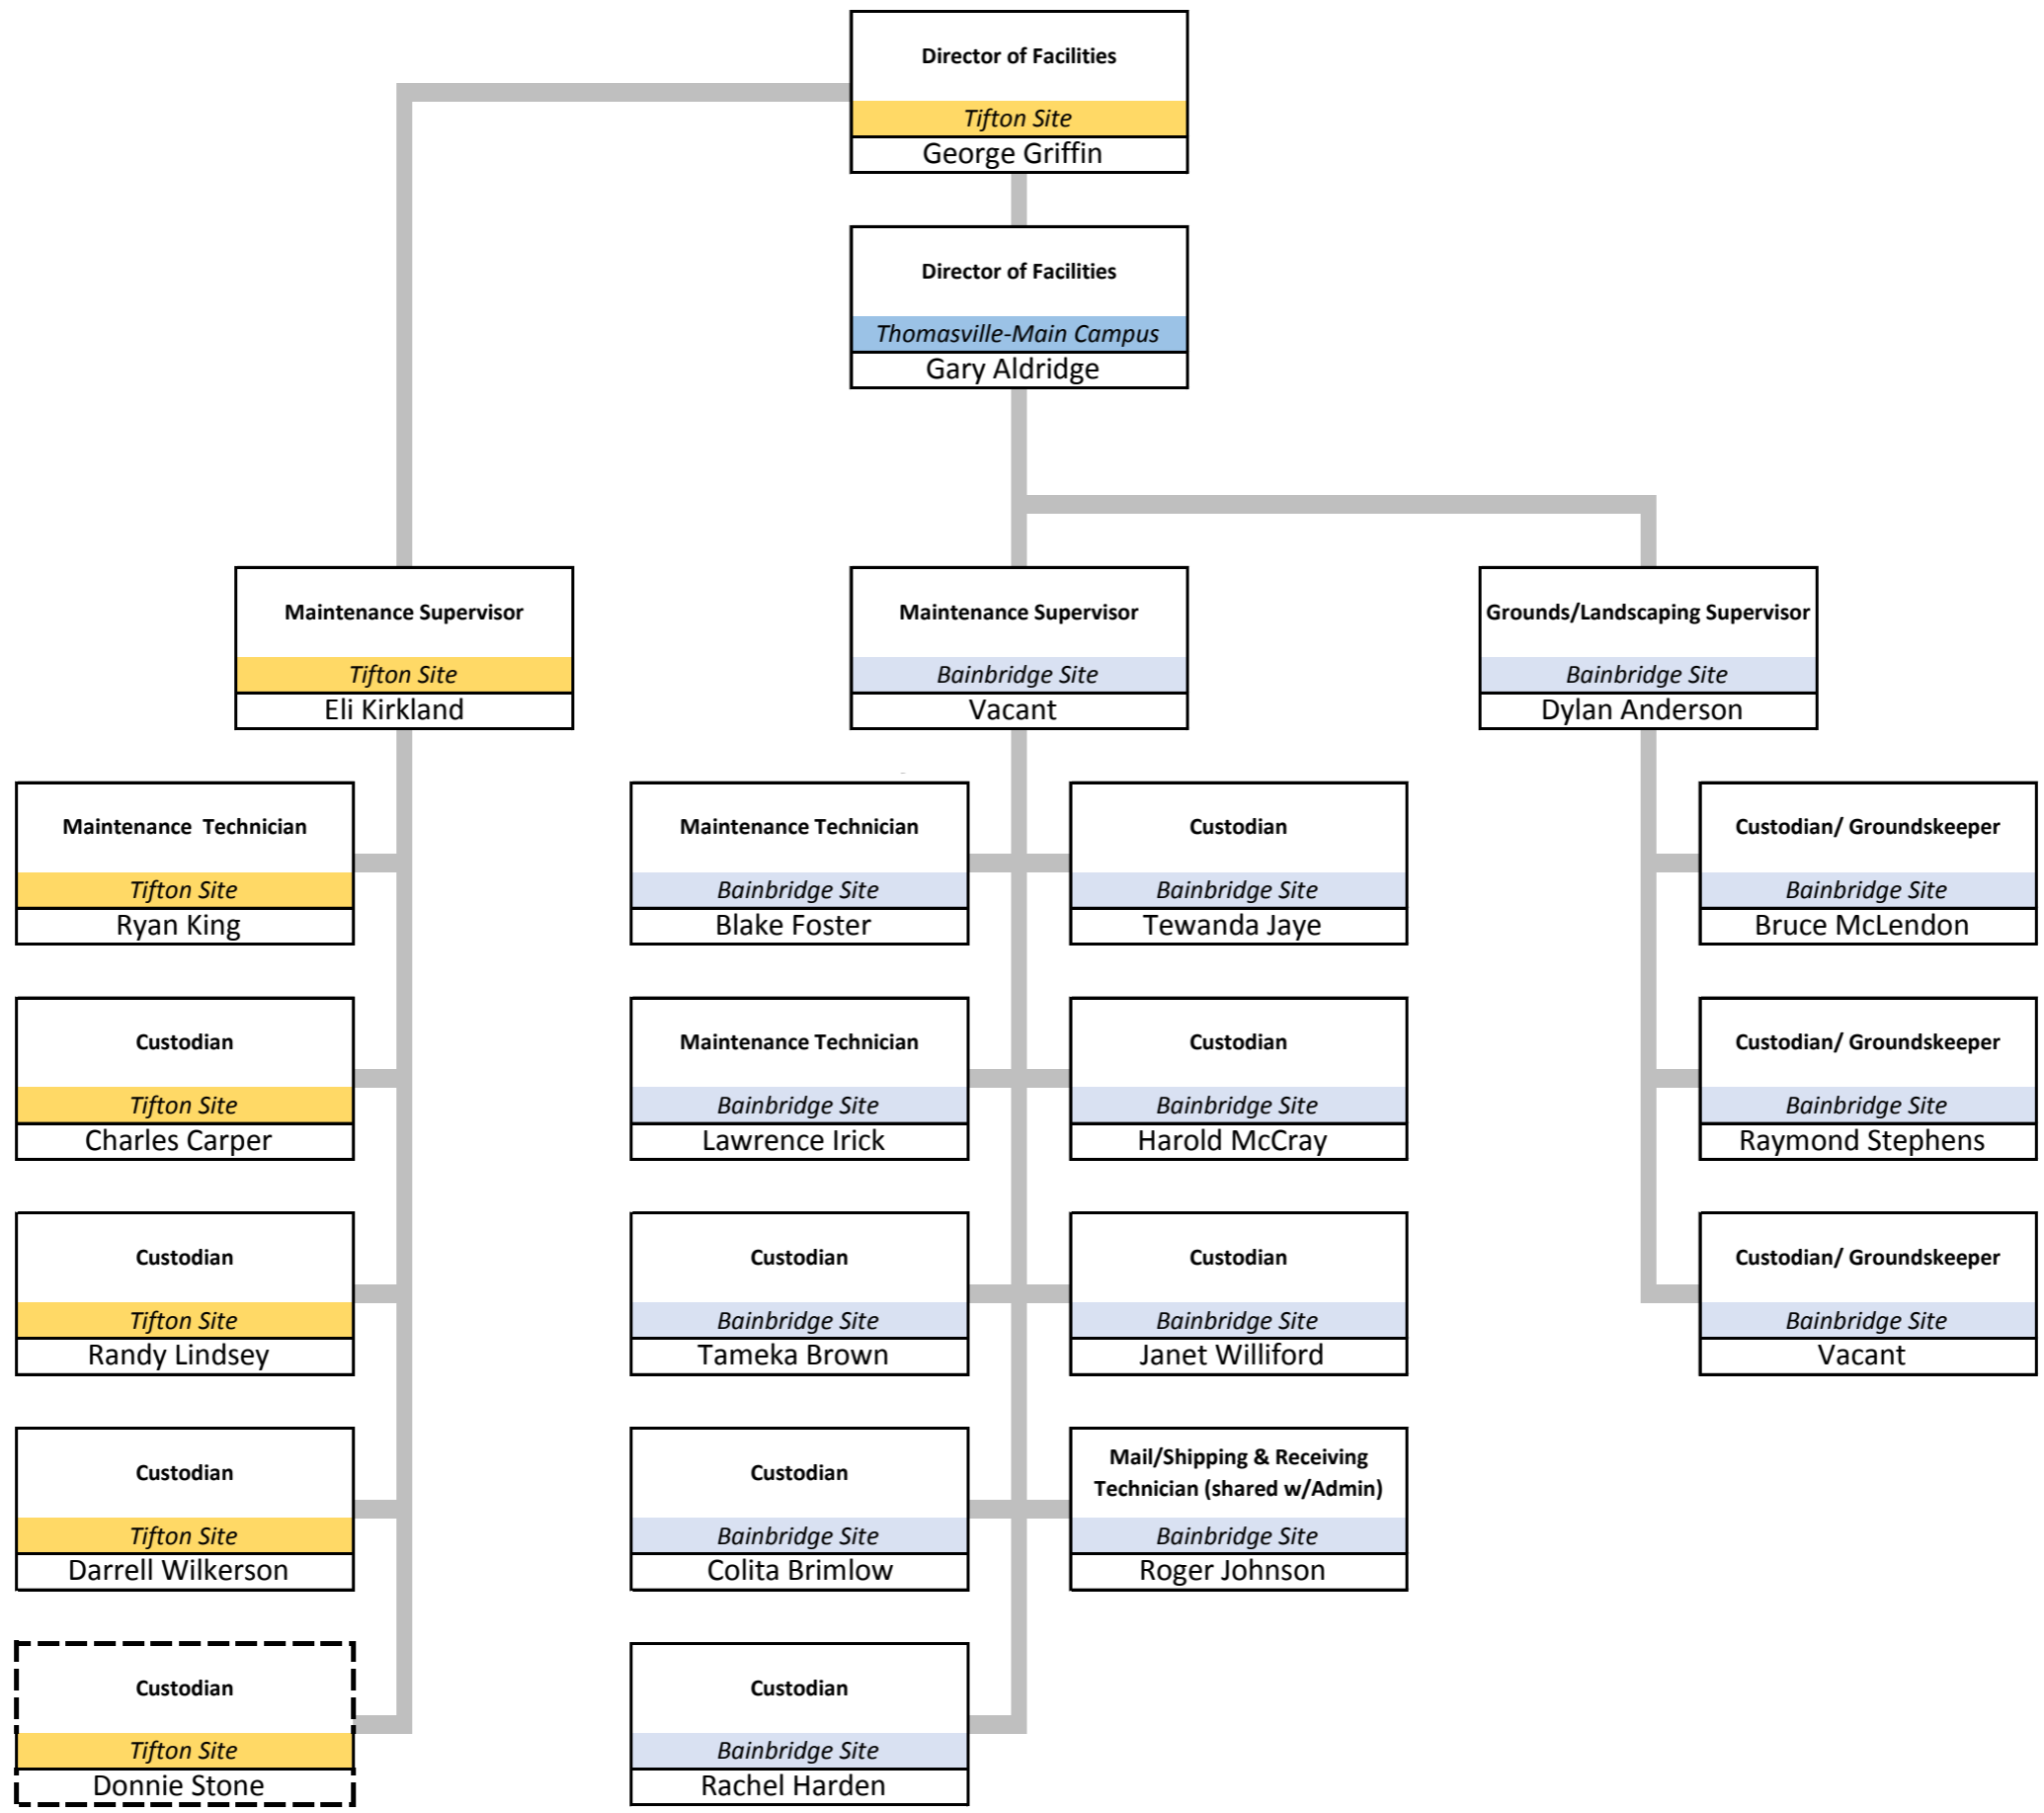

Student Affairs Assistant
Bainbridge Site
Vacant

Student Affairs

Administrative Services

Administrative Services

Operations

Operations

Operations

Economic Development