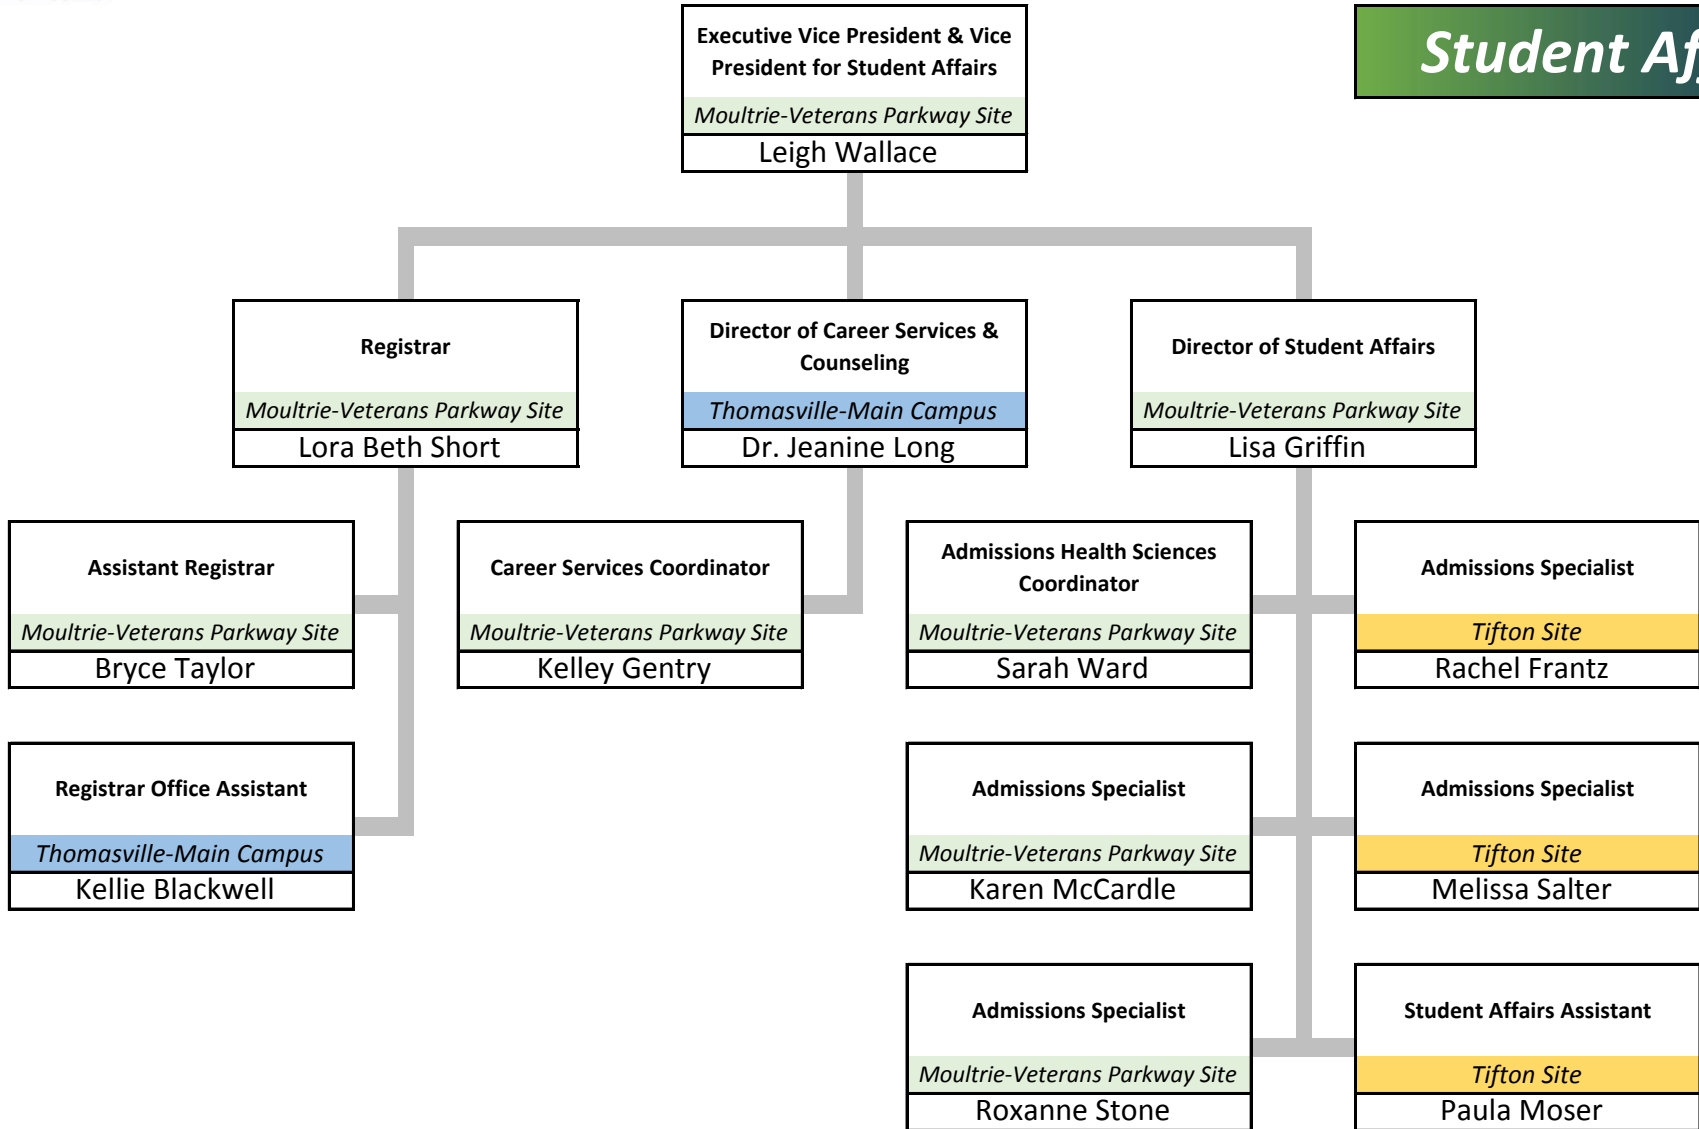

Student Affairs