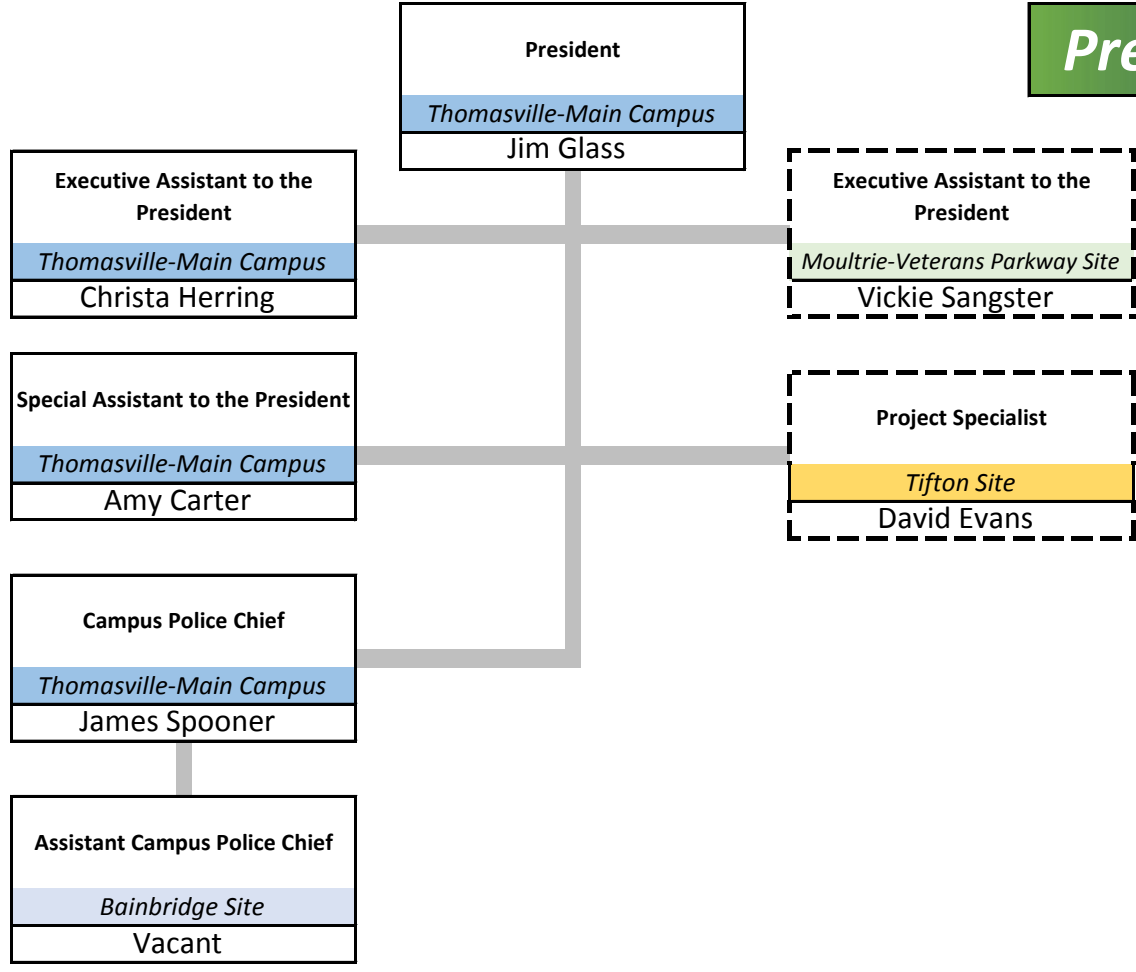

Executive Leadership

President's Office

Campus Safety

Institutional Effectiveness

Institutional Advancement

Student Affairs

Executive Vice President & Vice President for Student Affairs
Moultrie-Veterans Parkway Site
Leigh Wallace

Administrative Assistant to the Vice President
Moultrie-Veterans Parkway Site
Carol Kilgore

Director of Student Affairs
Moultrie-Veterans Parkway Site
Lisa Griffin

Registrar
Moultrie-Veterans Parkway Site
Lora Beth Short