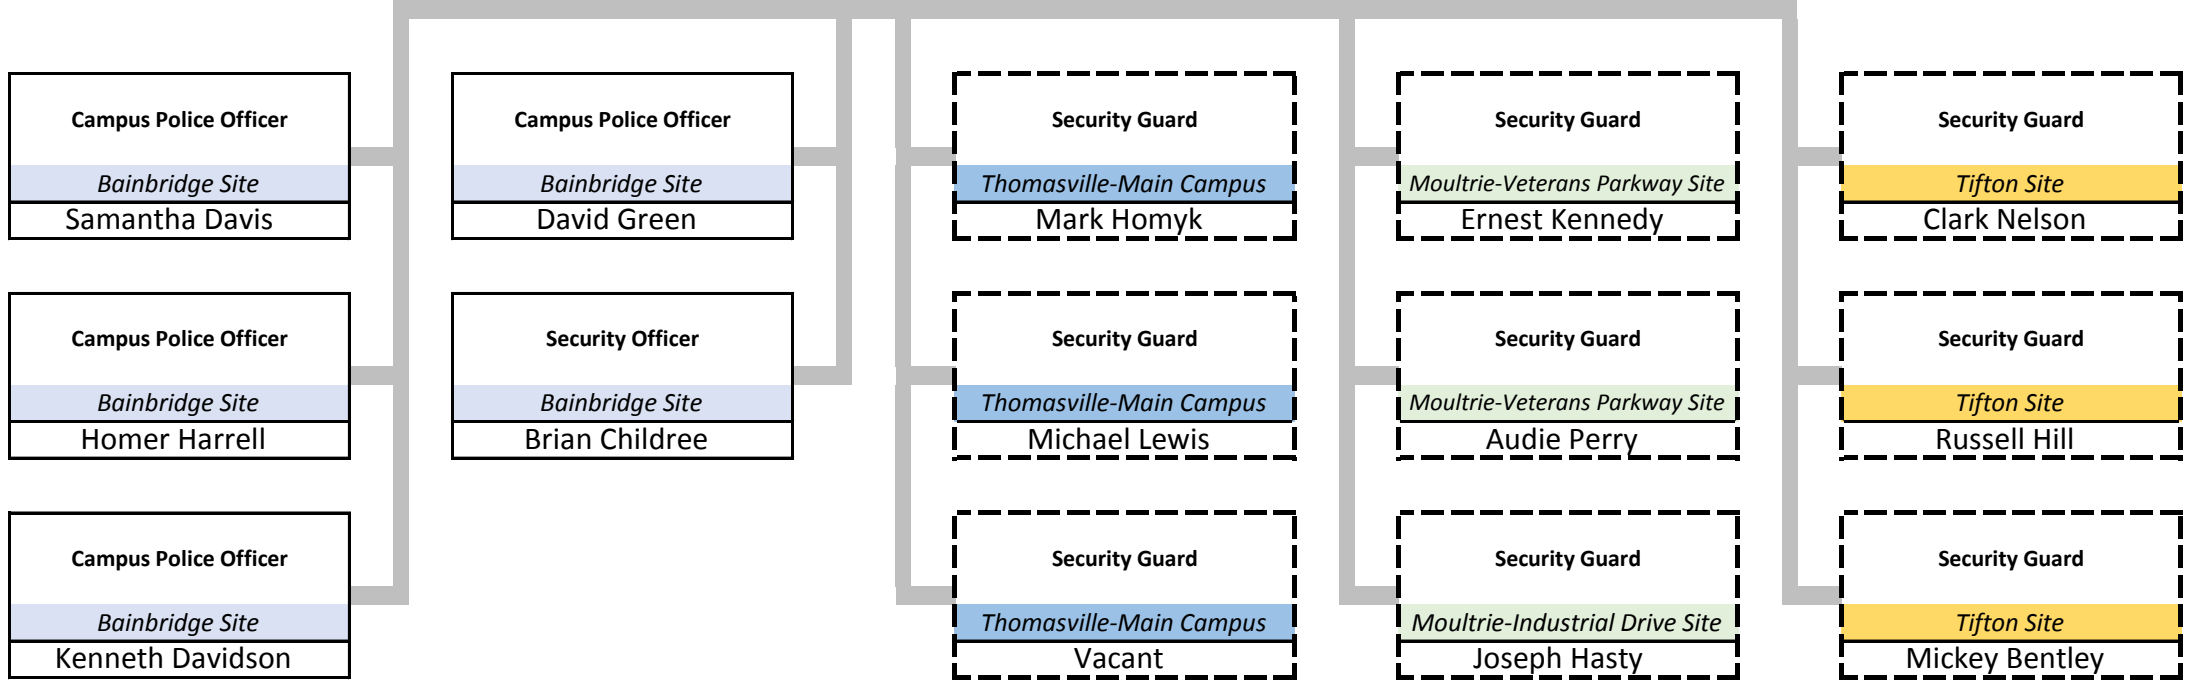

Executive Leadership

President's Office

Campus Safety

Institutional Effectiveness

Institutional Advancement

Student Affairs

Executive Vice President & Vice President for Student Affairs
Moultrie-Veterans Parkway Site
Leigh Wallace

Student Affairs Assistant
Bainbridge Site
Vacant

Student Affairs

Administrative Services

Administrative Services

Operations

Operations

Operations

Economic Development