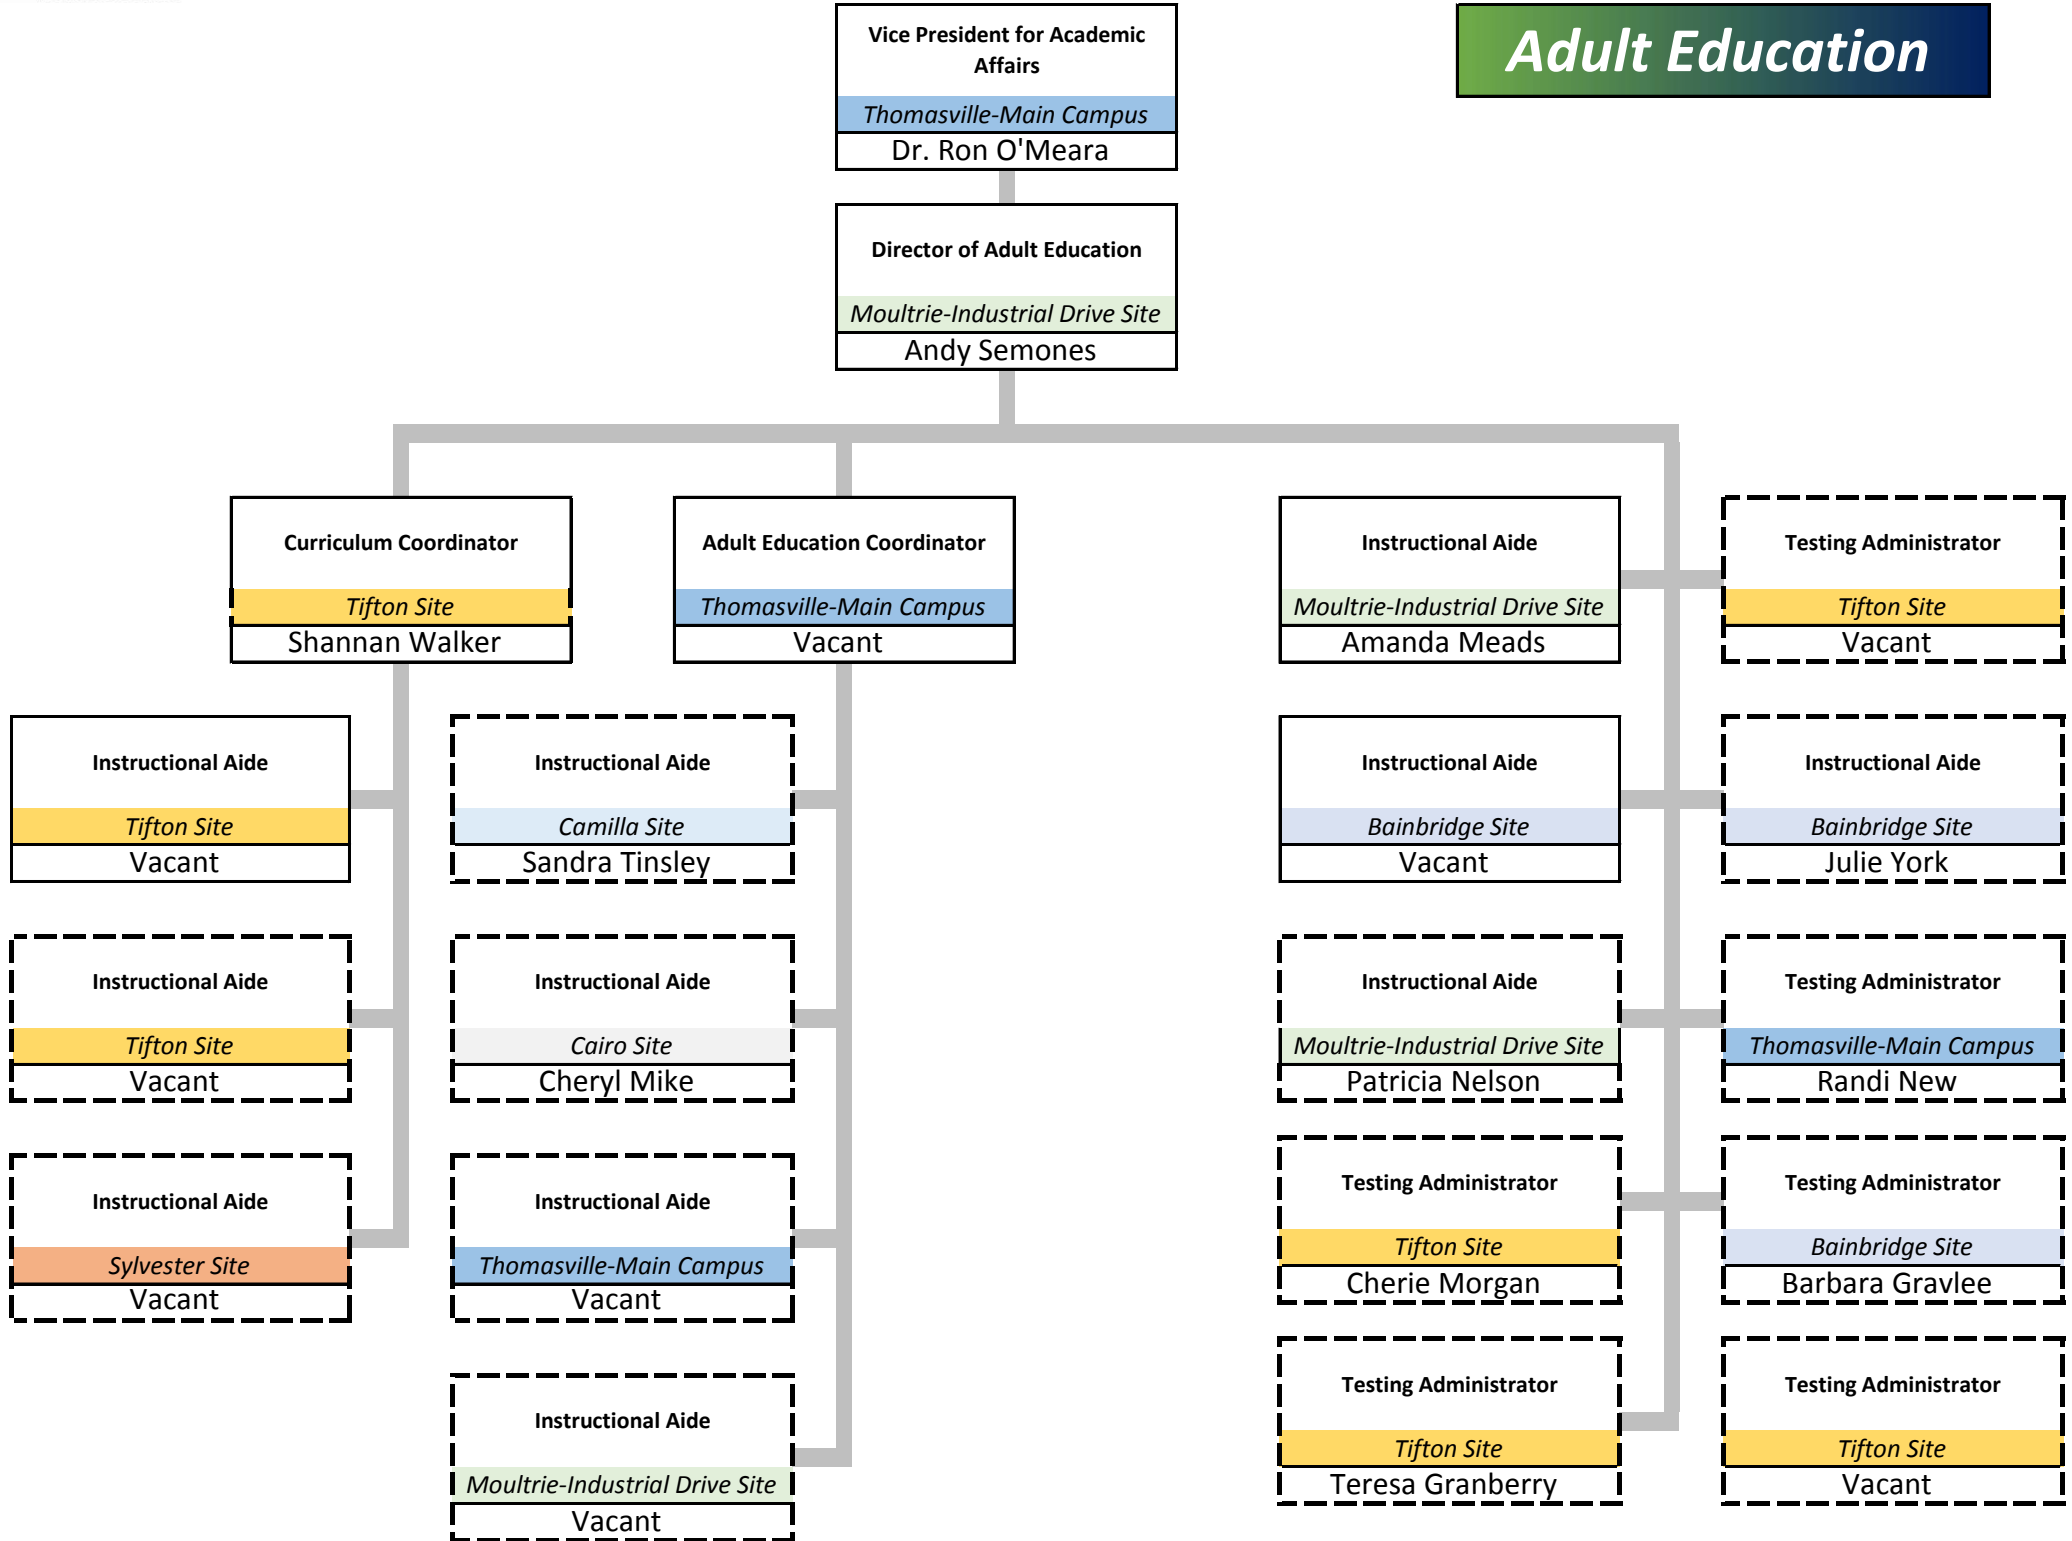

Adult Education