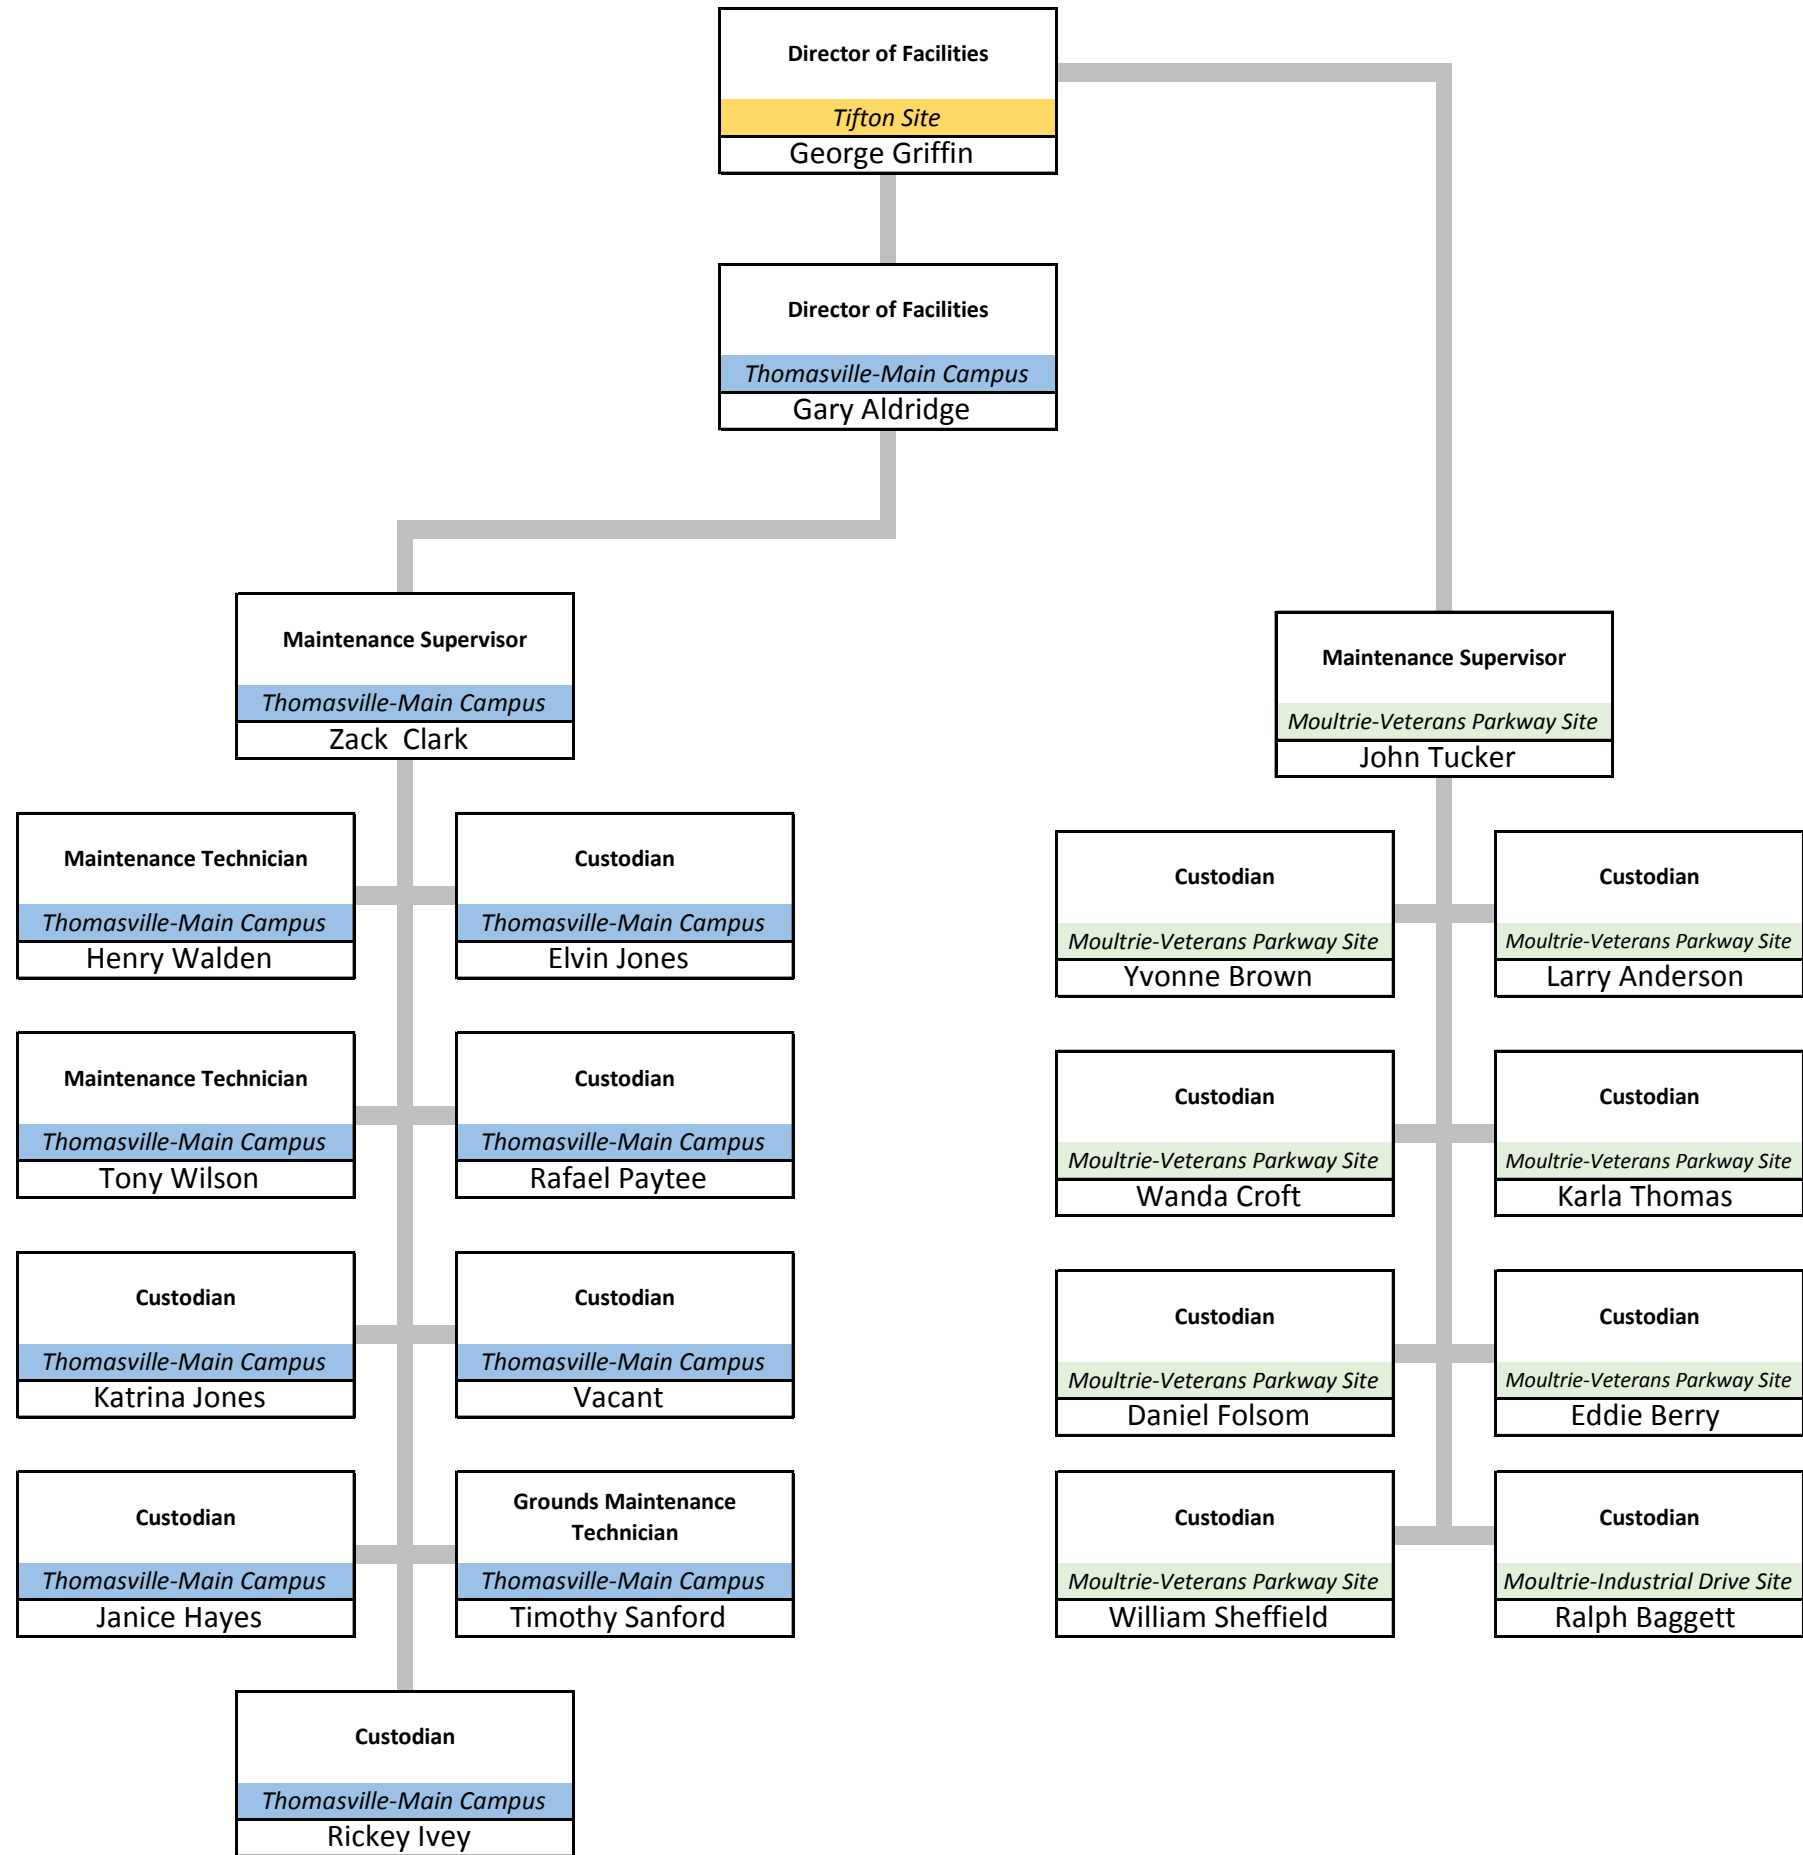

Student Affairs Assistant
Bainbridge Site
Vacant

Student Affairs

Administrative Services

Administrative Services

Operations

Operations

Operations

Economic Development